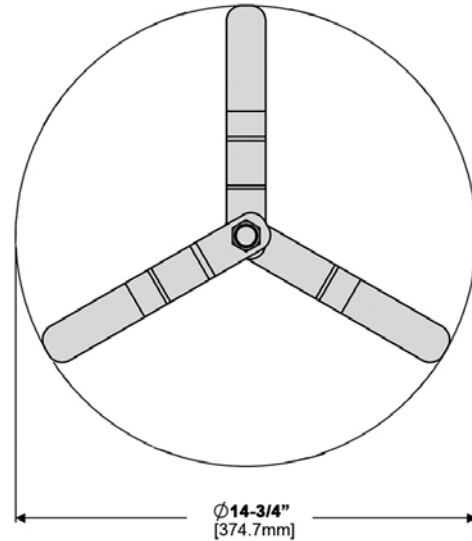

# A10-650 ON-SHORE LEG STAND

Mount Weight 1.74 lbs.  
(.79 kg)

OPEN

TOP VIEW

SIDE VIEW

CLOSED