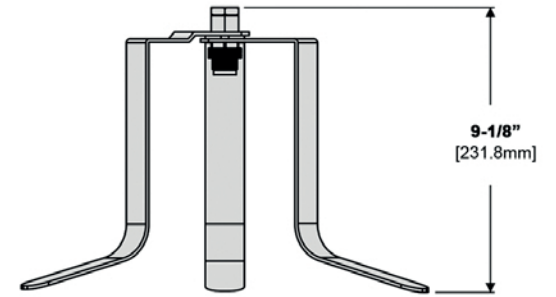

# A10-650 ON-SHORE LEG STAND

Mount Weight 1.74 lbs.  
(.79 kg)

OPEN

TOP VIEW

SIDE VIEW

CLOSED