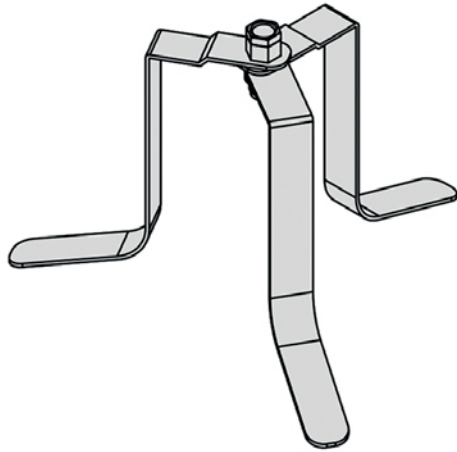

# A10-650 ON-SHORE LEG STAND

Mount Weight 1.74 lbs.  
(.79 kg)

OPEN

TOP VIEW

SIDE VIEW

CLOSED