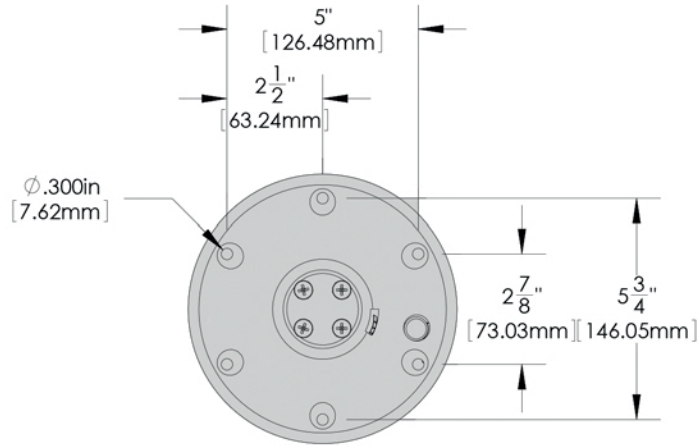

A10-184

28" Double Locking Stow-able Pedestal Mount

Mount Weight 4.5 lb.
(2.0 kg)

BASE TOP VIEW