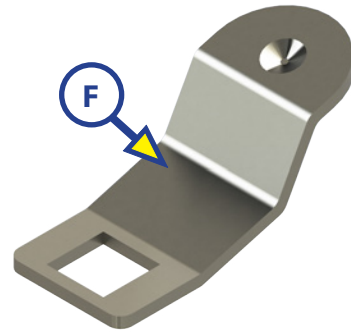

## DOORS

Callout	Part #	Description
A	217612	Standard Latch (Chrome)
	246219	Standard Latch (Black)
B	317649	Standard Latch Kit
C	227099	Standard Latch Mounting Plate
D	227214	Slam Latch

Callout	Part #	Description
E	213107	Cam (1 5/8 x 3/8 Offset)
F	213113	Rad Cam with Dimple
G	213108	Thumb Turn Latch (1 1/8 Chrome)
	213112	Thumb Turn Latch (7/8 Chrome)
	213117	Thumb Turn Latch (1 3/8 Chrome)
H	213109	Key Lock (1 1/8 Chrome)
	213114	Key Lock (7/8 Chrome)
	213116	Key Lock (1 3/8 Chrome)

Callout	Part #	Description
I	213029	Outer Hinge <b>**Ordered by Length**</b>
J	213030	Inner Hinge <b>** Ordered by Length**</b>
K	213159	Piano Hinge (Mill Finish or PC White) <b>**Ordered by Length and Color**</b>
L	287299	Pin, Solid Hinge .250 x 2.250 Natural Acetal
M	343775	Solid Inner Hinge Assembly - Mill - Left
	343795	Solid Inner Hinge Assembly - White - Left
	343798	Solid Inner Hinge Assembly - Black - Left
N	343776	Solid Inner Hinge Assembly - Mill - Right
	343796	Solid Inner Hinge Assembly - White - Right
	343799	Solid Inner Hinge Assembly - Black - Right
O	343777	Solid Inner Hinge Assembly - Mill - Center
	343797	Solid Inner Hinge Assembly - White - Center
	343800	Solid Inner Hinge Assembly - Black - Center