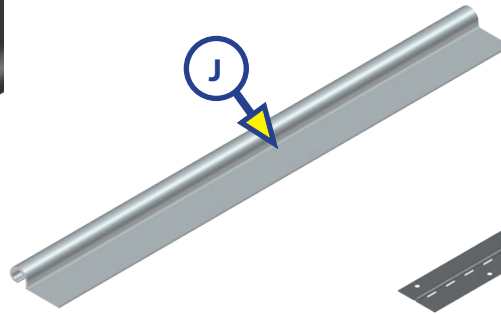

## DOORS

Callout	Part #	Description
A	217612	Standard Latch (Chrome)
	246219	Standard Latch (Black)
B	317649	Standard Latch Kit
C	227099	Standard Latch Mounting Plate
D	227214	Slam Latch

Callout	Part #	Description
E	213107	Cam (1 5/8 x 3/8 Offset)
F	213113	Rad Cam with Dimple
G	213108	Thumb Turn Latch (1 1/8 Chrome)
	213112	Thumb Turn Latch (7/8 Chrome)
	213117	Thumb Turn Latch (1 3/8 Chrome)
H	213109	Key Lock (1 1/8 Chrome)
	213114	Key Lock (7/8 Chrome)
	213116	Key Lock (1 3/8 Chrome)

Callout	Part #	Description
I	213029	Outer Hinge <b>**Ordered by Length**</b>
J	213030	Inner Hinge <b>** Ordered by Length**</b>
K	213159	Piano Hinge (Mill Finish or PC White) <b>**Ordered by Length and Color**</b>
L	287299	Pin, Solid Hinge .250 x 2.250 Natural Acetal
M	343775	Solid Inner Hinge Assembly - Mill - Left
	343795	Solid Inner Hinge Assembly - White - Left
	343798	Solid Inner Hinge Assembly - Black - Left
N	343776	Solid Inner Hinge Assembly - Mill - Right
	343796	Solid Inner Hinge Assembly - White - Right
	343799	Solid Inner Hinge Assembly - Black - Right
O	343777	Solid Inner Hinge Assembly - Mill - Center
	343797	Solid Inner Hinge Assembly - White - Center
	343800	Solid Inner Hinge Assembly - Black - Center