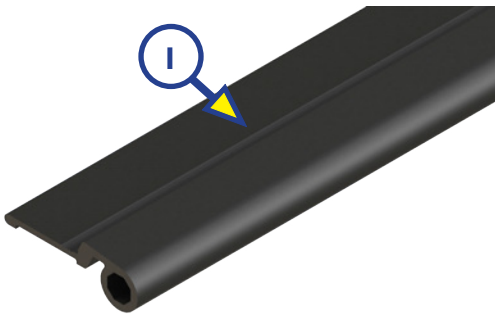

## DOORS

Callout	Part #	Description
A	217612	Standard Latch (Chrome)
	246219	Standard Latch (Black)
B	317649	Standard Latch Kit
C	227099	Standard Latch Mounting Plate
D	227214	Slam Latch

Callout	Part #	Description
E	213107	Cam (1 5/8 x 3/8 Offset)
F	213113	Rad Cam with Dimple
G	213108	Thumb Turn Latch (1 1/8 Chrome)
	213112	Thumb Turn Latch (7/8 Chrome)
	213117	Thumb Turn Latch (1 3/8 Chrome)
H	213109	Key Lock (1 1/8 Chrome)
	213114	Key Lock (7/8 Chrome)
	213116	Key Lock (1 3/8 Chrome)

Callout	Part #	Description
I	213029	Outer Hinge <b>**Ordered by Length**</b>
J	213030	Inner Hinge <b>** Ordered by Length**</b>
K	213159	Piano Hinge (Mill Finish or PC White) <b>**Ordered by Length and Color**</b>
L	287299	Pin, Solid Hinge .250 x 2.250 Natural Acetal
M	343775	Solid Inner Hinge Assembly - Mill - Left
	343795	Solid Inner Hinge Assembly - White - Left
	343798	Solid Inner Hinge Assembly - Black - Left
N	343776	Solid Inner Hinge Assembly - Mill - Right
	343796	Solid Inner Hinge Assembly - White - Right
	343799	Solid Inner Hinge Assembly - Black - Right
O	343777	Solid Inner Hinge Assembly - Mill - Center
	343797	Solid Inner Hinge Assembly - White - Center
	343800	Solid Inner Hinge Assembly - Black - Center