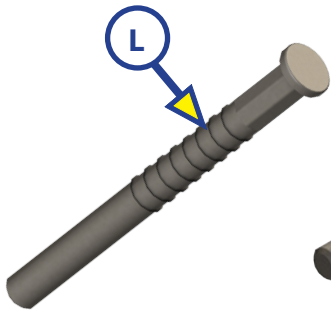

## DOORS

Callout	Part #	Description
A	217612	Standard Latch (Chrome)
	246219	Standard Latch (Black)
B	317649	Standard Latch Kit
C	227099	Standard Latch Mounting Plate
D	227214	Slam Latch

Callout	Part #	Description
E	213107	Cam (1 5/8 x 3/8 Offset)
F	213113	Rad Cam with Dimple
G	213108	Thumb Turn Latch (1 1/8 Chrome)
	213112	Thumb Turn Latch (7/8 Chrome)
	213117	Thumb Turn Latch (1 3/8 Chrome)
H	213109	Key Lock (1 1/8 Chrome)
	213114	Key Lock (7/8 Chrome)
	213116	Key Lock (1 3/8 Chrome)

Callout	Part #	Description
I	213029	Outer Hinge <b>**Ordered by Length**</b>
J	213030	Inner Hinge <b>** Ordered by Length**</b>
K	213159	Piano Hinge (Mill Finish or PC White) <b>**Ordered by Length and Color**</b>
L	287299	Pin, Solid Hinge .250 x 2.250 Natural Acetal
M	343775	Solid Inner Hinge Assembly - Mill - Left
	343795	Solid Inner Hinge Assembly - White - Left
	343798	Solid Inner Hinge Assembly - Black - Left
N	343776	Solid Inner Hinge Assembly - Mill - Right
	343796	Solid Inner Hinge Assembly - White - Right
	343799	Solid Inner Hinge Assembly - Black - Right
O	343777	Solid Inner Hinge Assembly - Mill - Center
	343797	Solid Inner Hinge Assembly - White - Center
	343800	Solid Inner Hinge Assembly - Black - Center