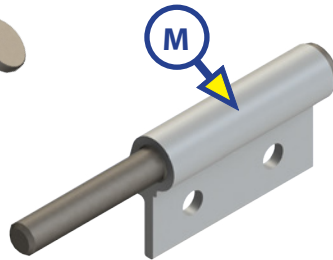

## DOORS

Callout	Part #	Description
A	217612	Standard Latch (Chrome)
	246219	Standard Latch (Black)
B	317649	Standard Latch Kit
C	227099	Standard Latch Mounting Plate
D	227214	Slam Latch

Callout	Part #	Description
E	213107	Cam (1 5/8 x 3/8 Offset)
F	213113	Rad Cam with Dimple
G	213108	Thumb Turn Latch (1 1/8 Chrome)
	213112	Thumb Turn Latch (7/8 Chrome)
	213117	Thumb Turn Latch (1 3/8 Chrome)
H	213109	Key Lock (1 1/8 Chrome)
	213114	Key Lock (7/8 Chrome)
	213116	Key Lock (1 3/8 Chrome)

Callout	Part #	Description
I	213029	Outer Hinge <b>**Ordered by Length**</b>
J	213030	Inner Hinge <b>** Ordered by Length**</b>
K	213159	Piano Hinge (Mill Finish or PC White) <b>**Ordered by Length and Color**</b>
L	287299	Pin, Solid Hinge .250 x 2.250 Natural Acetal
M	343775	Solid Inner Hinge Assembly - Mill - Left
	343795	Solid Inner Hinge Assembly - White - Left
	343798	Solid Inner Hinge Assembly - Black - Left
N	343776	Solid Inner Hinge Assembly - Mill - Right
	343796	Solid Inner Hinge Assembly - White - Right
	343799	Solid Inner Hinge Assembly - Black - Right
O	343777	Solid Inner Hinge Assembly - Mill - Center
	343797	Solid Inner Hinge Assembly - White - Center
	343800	Solid Inner Hinge Assembly - Black - Center