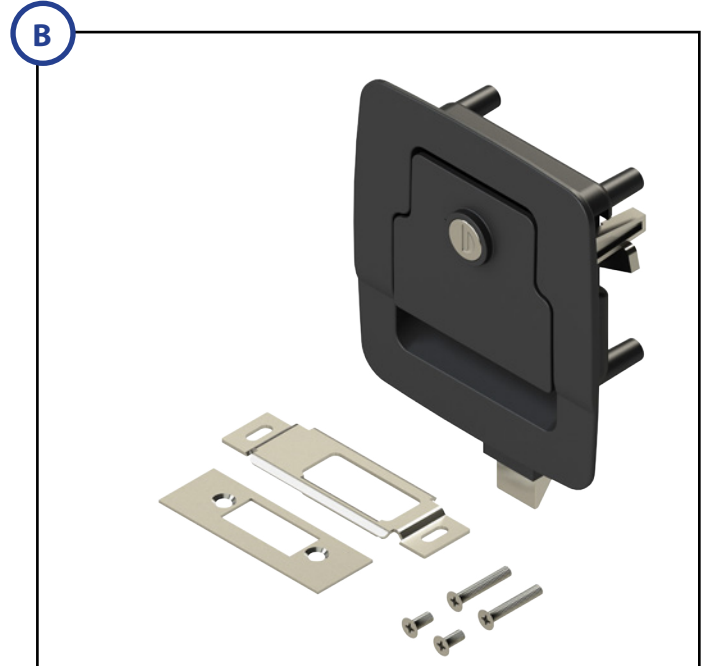

## DOORS

Callout	Part #	Description
A	217612	Standard Latch (Chrome)
	246219	Standard Latch (Black)
B	317649	Standard Latch Kit
C	227099	Standard Latch Mounting Plate
D	227214	Slam Latch

Callout	Part #	Description
E	213107	Cam (1 5/8 x 3/8 Offset)
F	213113	Rad Cam with Dimple
G	213108	Thumb Turn Latch (1 1/8 Chrome)
	213112	Thumb Turn Latch (7/8 Chrome)
	213117	Thumb Turn Latch (1 3/8 Chrome)
H	213109	Key Lock (1 1/8 Chrome)
	213114	Key Lock (7/8 Chrome)
	213116	Key Lock (1 3/8 Chrome)

Callout	Part #	Description
I	213029	Outer Hinge <b>**Ordered by Length**</b>
J	213030	Inner Hinge <b>** Ordered by Length**</b>
K	213159	Piano Hinge (Mill Finish or PC White) <b>**Ordered by Length and Color**</b>
L	287299	Pin, Solid Hinge .250 x 2.250 Natural Acetal
M	343775	Solid Inner Hinge Assembly - Mill - Left
	343795	Solid Inner Hinge Assembly - White - Left
	343798	Solid Inner Hinge Assembly - Black - Left
N	343776	Solid Inner Hinge Assembly - Mill - Right
	343796	Solid Inner Hinge Assembly - White - Right
	343799	Solid Inner Hinge Assembly - Black - Right
O	343777	Solid Inner Hinge Assembly - Mill - Center
	343797	Solid Inner Hinge Assembly - White - Center
	343800	Solid Inner Hinge Assembly - Black - Center