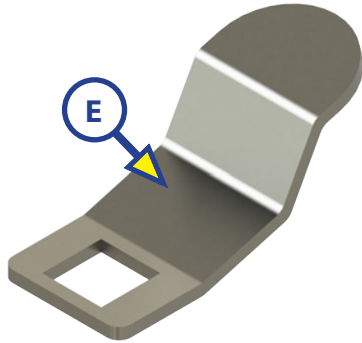

## DOORS

Callout	Part #	Description
A	217612	Standard Latch (Chrome)
	246219	Standard Latch (Black)
B	317649	Standard Latch Kit
C	227099	Standard Latch Mounting Plate
D	227214	Slam Latch

Callout	Part #	Description
E	213107	Cam (1 5/8 x 3/8 Offset)
F	213113	Rad Cam with Dimple
G	213108	Thumb Turn Latch (1 1/8 Chrome)
	213112	Thumb Turn Latch (7/8 Chrome)
	213117	Thumb Turn Latch (1 3/8 Chrome)
H	213109	Key Lock (1 1/8 Chrome)
	213114	Key Lock (7/8 Chrome)
	213116	Key Lock (1 3/8 Chrome)

Callout	Part #	Description
I	213029	Outer Hinge <b>**Ordered by Length**</b>
J	213030	Inner Hinge <b>** Ordered by Length**</b>
K	213159	Piano Hinge (Mill Finish or PC White) <b>**Ordered by Length and Color**</b>
L	287299	Pin, Solid Hinge .250 x 2.250 Natural Acetal
M	343775	Solid Inner Hinge Assembly - Mill - Left
	343795	Solid Inner Hinge Assembly - White - Left
	343798	Solid Inner Hinge Assembly - Black - Left
N	343776	Solid Inner Hinge Assembly - Mill - Right
	343796	Solid Inner Hinge Assembly - White - Right
	343799	Solid Inner Hinge Assembly - Black - Right
O	343777	Solid Inner Hinge Assembly - Mill - Center
	343797	Solid Inner Hinge Assembly - White - Center
	343800	Solid Inner Hinge Assembly - Black - Center