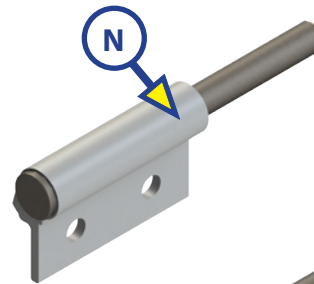

## DOORS

Callout	Part #	Description
A	217612	Standard Latch (Chrome)
	246219	Standard Latch (Black)
B	317649	Standard Latch Kit
C	227099	Standard Latch Mounting Plate
D	227214	Slam Latch

Callout	Part #	Description
E	213107	Cam (1 5/8 x 3/8 Offset)
F	213113	Rad Cam with Dimple
G	213108	Thumb Turn Latch (1 1/8 Chrome)
	213112	Thumb Turn Latch (7/8 Chrome)
	213117	Thumb Turn Latch (1 3/8 Chrome)
H	213109	Key Lock (1 1/8 Chrome)
	213114	Key Lock (7/8 Chrome)
	213116	Key Lock (1 3/8 Chrome)

Callout	Part #	Description
I	213029	Outer Hinge <b>**Ordered by Length**</b>
J	213030	Inner Hinge <b>** Ordered by Length**</b>
K	213159	Piano Hinge (Mill Finish or PC White) <b>**Ordered by Length and Color**</b>
L	287299	Pin, Solid Hinge .250 x 2.250 Natural Acetal
M	343775	Solid Inner Hinge Assembly - Mill - Left
	343795	Solid Inner Hinge Assembly - White - Left
	343798	Solid Inner Hinge Assembly - Black - Left
N	343776	Solid Inner Hinge Assembly - Mill - Right
	343796	Solid Inner Hinge Assembly - White - Right
	343799	Solid Inner Hinge Assembly - Black - Right
O	343777	Solid Inner Hinge Assembly - Mill - Center
	343797	Solid Inner Hinge Assembly - White - Center
	343800	Solid Inner Hinge Assembly - Black - Center