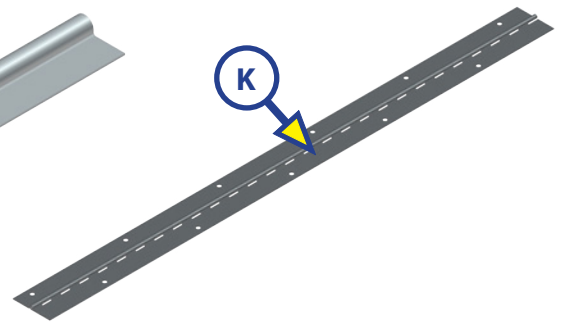

## DOORS

Callout	Part #	Description
A	217612	Standard Latch (Chrome)
	246219	Standard Latch (Black)
B	317649	Standard Latch Kit
C	227099	Standard Latch Mounting Plate
D	227214	Slam Latch

Callout	Part #	Description
E	213107	Cam (1 5/8 x 3/8 Offset)
F	213113	Rad Cam with Dimple
G	213108	Thumb Turn Latch (1 1/8 Chrome)
	213112	Thumb Turn Latch (7/8 Chrome)
	213117	Thumb Turn Latch (1 3/8 Chrome)
H	213109	Key Lock (1 1/8 Chrome)
	213114	Key Lock (7/8 Chrome)
	213116	Key Lock (1 3/8 Chrome)

Callout	Part #	Description
I	213029	Outer Hinge <b>**Ordered by Length**</b>
J	213030	Inner Hinge <b>** Ordered by Length**</b>
K	213159	Piano Hinge (Mill Finish or PC White) <b>**Ordered by Length and Color**</b>
L	287299	Pin, Solid Hinge .250 x 2.250 Natural Acetal
M	343775	Solid Inner Hinge Assembly - Mill - Left
	343795	Solid Inner Hinge Assembly - White - Left
	343798	Solid Inner Hinge Assembly - Black - Left
N	343776	Solid Inner Hinge Assembly - Mill - Right
	343796	Solid Inner Hinge Assembly - White - Right
	343799	Solid Inner Hinge Assembly - Black - Right
O	343777	Solid Inner Hinge Assembly - Mill - Center
	343797	Solid Inner Hinge Assembly - White - Center
	343800	Solid Inner Hinge Assembly - Black - Center