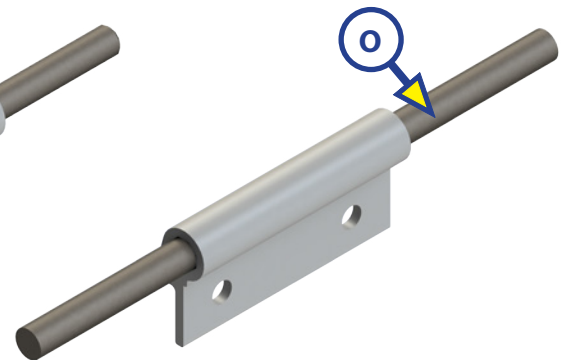

## DOORS

Callout	Part #	Description
A	217612	Standard Latch (Chrome)
	246219	Standard Latch (Black)
B	317649	Standard Latch Kit
C	227099	Standard Latch Mounting Plate
D	227214	Slam Latch

Callout	Part #	Description
E	213107	Cam (1 5/8 x 3/8 Offset)
F	213113	Rad Cam with Dimple
G	213108	Thumb Turn Latch (1 1/8 Chrome)
	213112	Thumb Turn Latch (7/8 Chrome)
	213117	Thumb Turn Latch (1 3/8 Chrome)
H	213109	Key Lock (1 1/8 Chrome)
	213114	Key Lock (7/8 Chrome)
	213116	Key Lock (1 3/8 Chrome)

Callout	Part #	Description
I	213029	Outer Hinge <b>**Ordered by Length**</b>
J	213030	Inner Hinge <b>** Ordered by Length**</b>
K	213159	Piano Hinge (Mill Finish or PC White) <b>**Ordered by Length and Color**</b>
L	287299	Pin, Solid Hinge .250 x 2.250 Natural Acetal
M	343775	Solid Inner Hinge Assembly - Mill - Left
	343795	Solid Inner Hinge Assembly - White - Left
	343798	Solid Inner Hinge Assembly - Black - Left
N	343776	Solid Inner Hinge Assembly - Mill - Right
	343796	Solid Inner Hinge Assembly - White - Right
	343799	Solid Inner Hinge Assembly - Black - Right
O	343777	Solid Inner Hinge Assembly - Mill - Center
	343797	Solid Inner Hinge Assembly - White - Center
	343800	Solid Inner Hinge Assembly - Black - Center