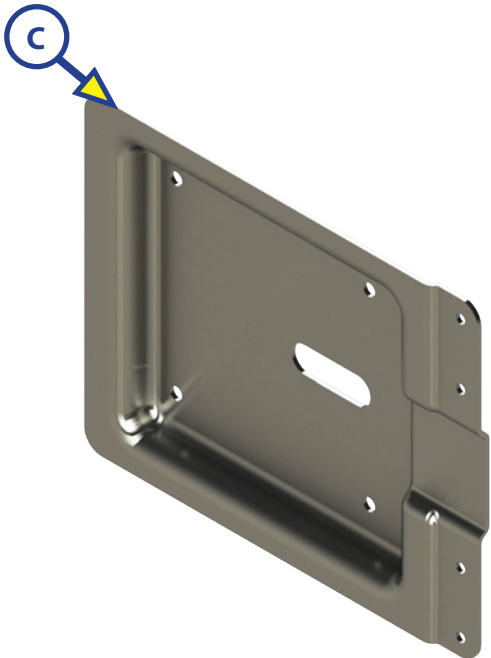

## DOORS

Callout	Part #	Description
A	217612	Standard Latch (Chrome)
	246219	Standard Latch (Black)
B	317649	Standard Latch Kit
C	227099	Standard Latch Mounting Plate
D	227214	Slam Latch

Callout	Part #	Description
E	213107	Cam (1 5/8 x 3/8 Offset)
F	213113	Rad Cam with Dimple
G	213108	Thumb Turn Latch (1 1/8 Chrome)
	213112	Thumb Turn Latch (7/8 Chrome)
	213117	Thumb Turn Latch (1 3/8 Chrome)
H	213109	Key Lock (1 1/8 Chrome)
	213114	Key Lock (7/8 Chrome)
	213116	Key Lock (1 3/8 Chrome)

Callout	Part #	Description
I	213029	Outer Hinge <b>**Ordered by Length**</b>
J	213030	Inner Hinge <b>** Ordered by Length**</b>
K	213159	Piano Hinge (Mill Finish or PC White) <b>**Ordered by Length and Color**</b>
L	287299	Pin, Solid Hinge .250 x 2.250 Natural Acetal
M	343775	Solid Inner Hinge Assembly - Mill - Left
	343795	Solid Inner Hinge Assembly - White - Left
	343798	Solid Inner Hinge Assembly - Black - Left
N	343776	Solid Inner Hinge Assembly - Mill - Right
	343796	Solid Inner Hinge Assembly - White - Right
	343799	Solid Inner Hinge Assembly - Black - Right
O	343777	Solid Inner Hinge Assembly - Mill - Center
	343797	Solid Inner Hinge Assembly - White - Center
	343800	Solid Inner Hinge Assembly - Black - Center