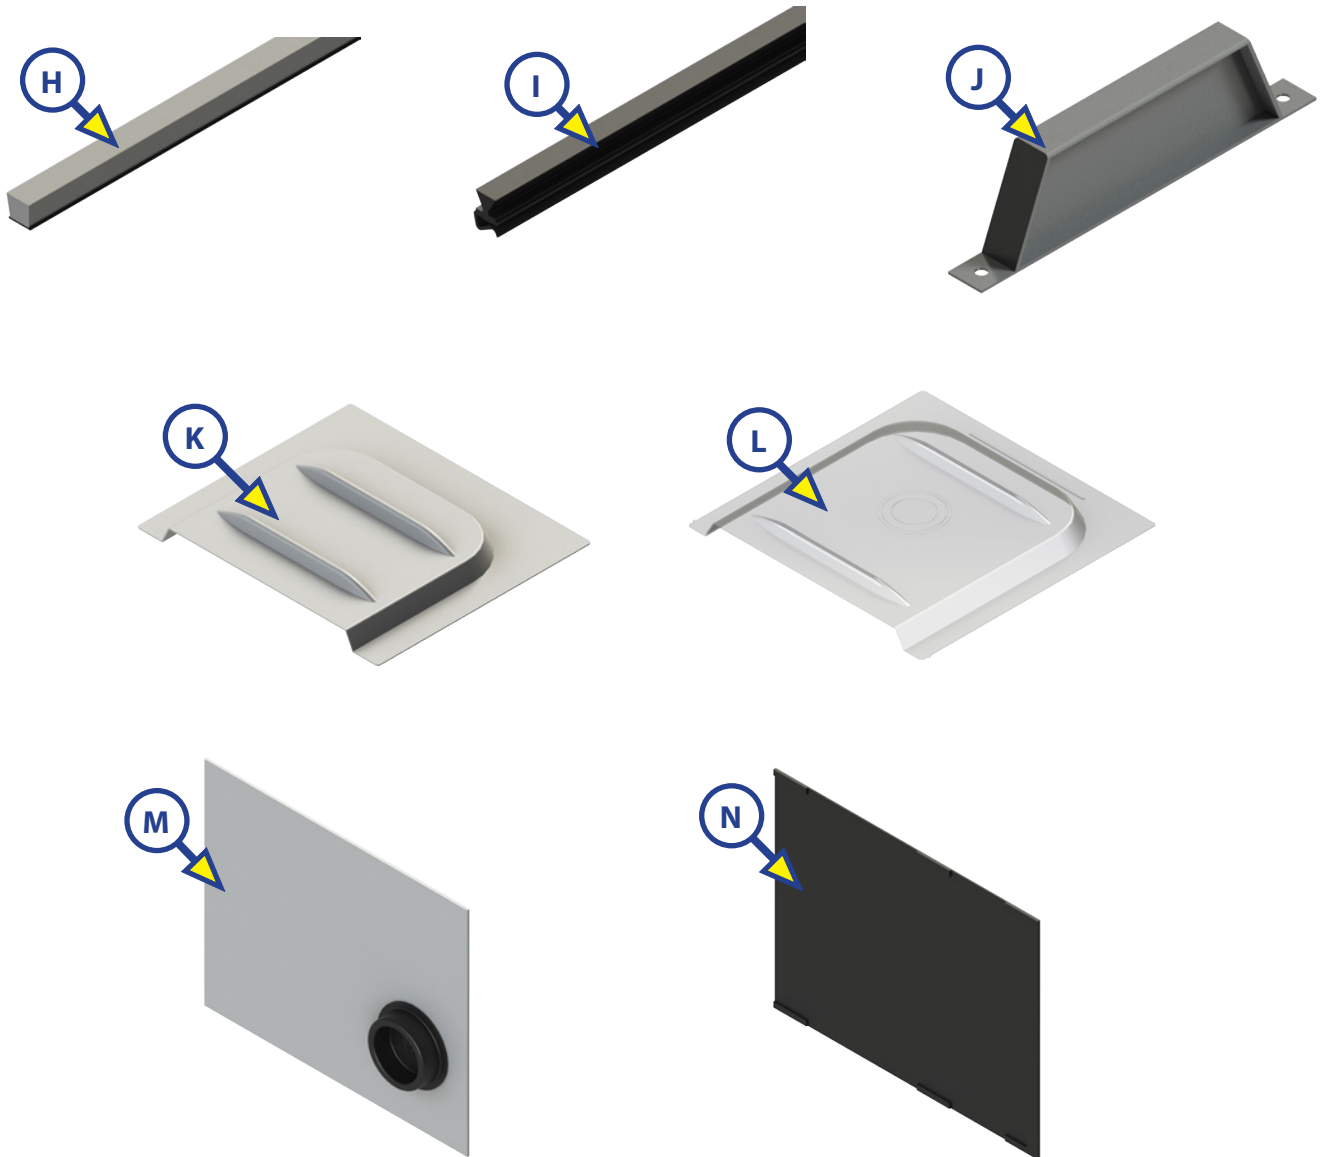

LIPPERT
COMPONENTS

SCREEN DOOR COMPONENTS

DOORS

Callout	Part #	Description
A	198287	Door Frame Striker
B	198252	Outside Door Striker
C	201478	Rubber Bumper
D	201471	RH Latch
	201472	LH Latch
E	202286	.185" Dia. Screen Retainer Spline
	204314	.175" Dia. Screen Retainer Spline
	321629	.180" Dia. Screen Retainer Spline
F	202285	26" Fiberglass Screen
	204312	28" Fiberglass Screen
	204313	30" Fiberglass Screen
	237099	36" Fiberglass Screen
G	284508	30x70.5, White Upper Storm Windows
	284509	30x70.5, White Lower Storm Windows
	283414	30x70.5, White Storm Windows
	283415	26x72, White Storm Windows

LIPPERT
COMPONENTS

SCREEN DOOR COMPONENTS

DOORS

Callout	Part #	Description
H	232336	Pile Seal - Sill
I	234512	Pile Seal - Slide Bubble
J	210765	P-Series Handle
K	206977	Screen Slider Bubble (White)
L	234101	Screen Slider Bubble (Clear)
M	239061	Towable Screen Slider w/Knob
N	239063	Towable Screen Stationary Panel