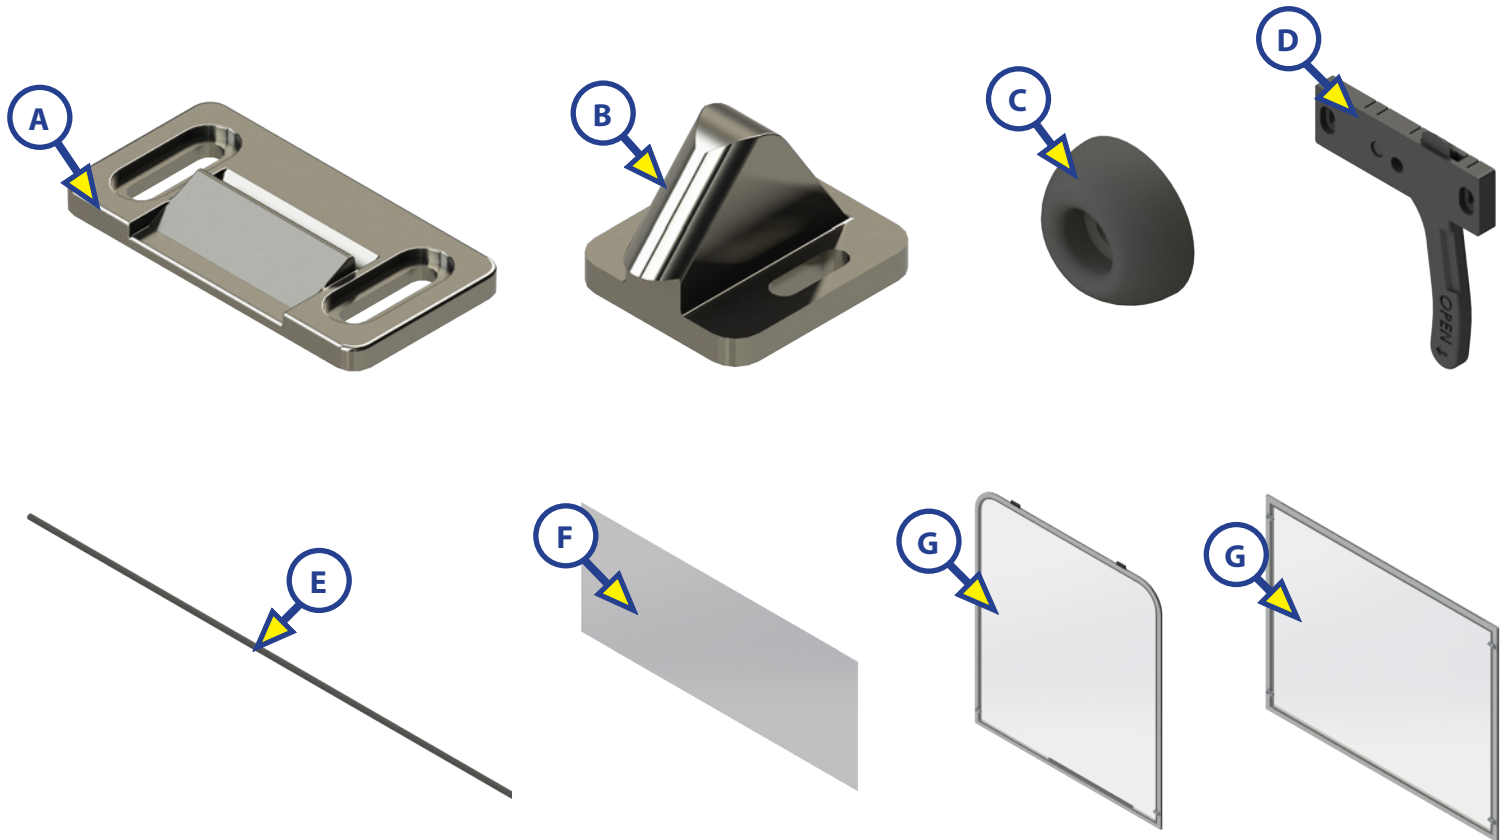

LIPPERT
COMPONENTS

SCREEN DOOR COMPONENTS

DOORS

Callout	Part #	Description
A	198287	Door Frame Striker
B	198252	Outside Door Striker
C	201478	Rubber Bumper
D	201471	RH Latch
	201472	LH Latch
E	202286	.185" Dia. Screen Retainer Spline
	204314	.175" Dia. Screen Retainer Spline
	321629	.180" Dia. Screen Retainer Spline
F	202285	26" Fiberglass Screen
	204312	28" Fiberglass Screen
	204313	30" Fiberglass Screen
	237099	36" Fiberglass Screen
G	284508	30x70.5, White Upper Storm Windows
	284509	30x70.5, White Lower Storm Windows
	283414	30x70.5, White Storm Windows
	283415	26x72, White Storm Windows

LIPPERT
COMPONENTS

SCREEN DOOR COMPONENTS

DOORS

Callout	Part #	Description
H	232336	Pile Seal - Sill
I	234512	Pile Seal - Slide Bubble
J	210765	P-Series Handle
K	206977	Screen Slider Bubble (White)
L	234101	Screen Slider Bubble (Clear)
M	239061	Towable Screen Slider w/Knob
N	239063	Towable Screen Stationary Panel