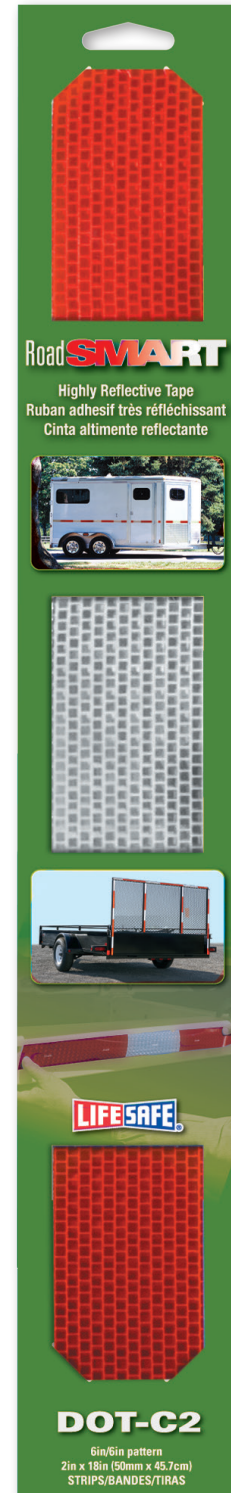

RE3986
2" x 18" strip
4 per pack

Stock No.	U.P.C.	Description	Size	Inner Pack	Master Pack
V572036	0 57003 92200 6	DOT-C2 Red/Silver Highly Reflective Tape	2" x 150 ft	1 roll	10 rolls
RE2110	0 57003 13649 6	DOT-C2 Red/Silver Highly Reflective Tape	2" x 10 ft	1 roll	6 packs
RE2125	0 57003 20596 3	DOT-C2 Red/Silver Highly Reflective Tape	2" x 25 ft	1 roll	6 packs
RE3986	0 57003 07449 1	DOT-C2 Red/Silver Highly Reflective Strips	2" x 18"	4 strips	12 packs