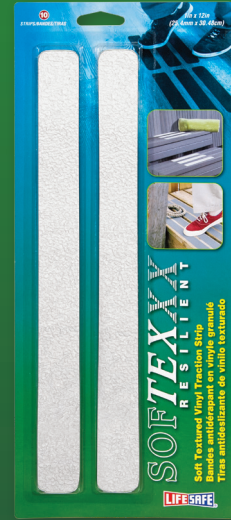

RE3902WH
1" x 12 in (White)