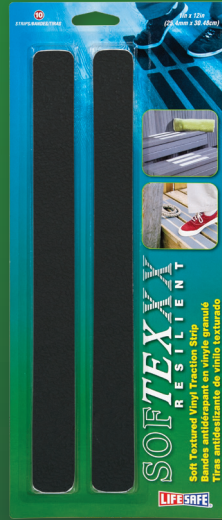

This tape has a deeply embossed surface that will perform in heavy duty applications, while still being comfortable under foot. Tape can be easily mopped for cleaning.

RE3888WH
4" x 60 ft roll
(White)

RE3880WH
1" x 60 ft roll
(White)

RE3890GR
4" x 60 ft roll
(Gray)

RE3883BL
1" x 60 ft roll
(Black)

RE3887BL
2" x 60 ft roll
(Black)

RE3891BL
4" x 60 ft roll
(Black)

Stock No.	U.P.C.	Description	Size	Inner Pack	Master Pack
RE3880WH	0 57003 57897 5	White Soft Textured Vinyl Traction Tape (Non-Skid) (Self-Adhesive) - Bulk Rolls	1" x 60 ft	1 roll	12 rolls
RE3884WH	0 57003 58297 2	White Soft Textured Vinyl Traction Tape (Non-Skid) (Self-Adhesive) - Bulk Rolls	2" x 60 ft	1 roll	6 rolls
RE3888WH	0 57003 58697 0	White Soft Textured Vinyl Traction Tape (Non-Skid) (Self-Adhesive) - Bulk Rolls	4" x 60 ft	1 roll	3 rolls
RE3882GR	0 57003 58097 8	Gray Soft Textured Vinyl Traction Tape (Non-Skid) (Self-Adhesive) - Bulk Rolls	1" x 60 ft	1 roll	12 rolls
RE3886GR	0 57003 58497 6	Gray Soft Textured Vinyl Traction Tape (Non-Skid) (Self-Adhesive) - Bulk Rolls	2" x 60 ft	1 roll	6 rolls
RE3890GR	0 57003 58897 4	Gray Soft Textured Vinyl Traction Tape (Non-Skid) (Self-Adhesive) - Bulk Rolls	4" x 60 ft	1 roll	3 rolls
RE3883BL	0 57003 58197 5	Black Soft Textured Vinyl Traction Tape (Non-Skid) (Self-Adhesive) - Bulk Rolls	1" x 60 ft	1 roll	12 rolls
RE3887BL	0 57003 58597 3	Black Soft Textured Vinyl Traction Tape (Non-Skid) (Self-Adhesive) - Bulk Rolls	2" x 60 ft	1 roll	6 rolls
RE3891BL	0 57003 58997 1	Black Soft Textured Vinyl Traction Tape (Non-Skid) (Self-Adhesive) - Bulk Rolls	4" x 60 ft	1 roll	3 rolls

SOFTEX RESILIENT

Soft Textured Resilient Anti-Slip

SoftTex coarse Resilient Slip-Resistant Tape works great in the home, workshop, locker room, boat, deck or other areas where there light shoe traffic.

This tape has a deeply embossed surface that will perform in heavy duty applications, while still being comfortable under foot. Tape can be easily mopped for cleaning.