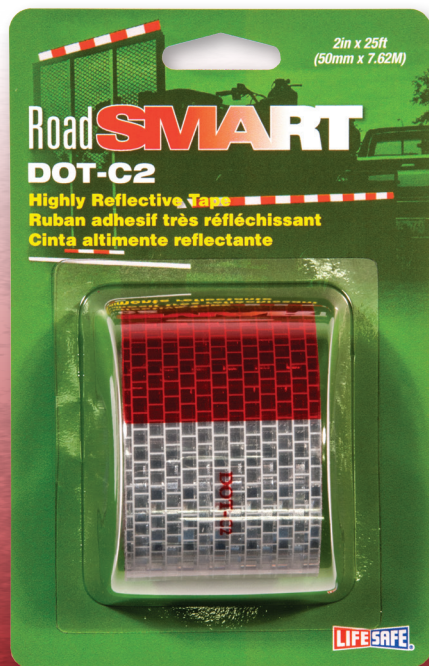

Increase
nighttime
visibility
effectively

Page
15-19