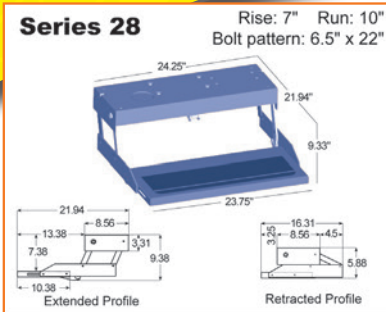

# The Original *Kwikkee* Step - Single Tread

**Quick facts**

- Safely supports up to 750 pounds
- Heavy gauge steel, powder-coated for a long-lasting finish
- 12-v DC motor with sealed connections
- Solid steel 3/4" drive rods and stainless steel bushings
- Electric steps available with basic power switch or Logic Control Unit sensor mode operation

step series	part no.	contains step control?	tread size	switch kit	rise	run	dist #
26 Series	902600906	No	23.5"	90585300	5"	8.5"	XXXX
26 Series	902609025	Yes	23.5"	905325000	5"	8.5"	XXXX
28 Series	902800906	No	23.75"	905316000	7"	10"	XXXX
28 Series	902809025	Yes	23.75"	905325000	7"	10"	XXXX
30 Series	903000900	No	36"	None	7.5"	16.75"	XXXX
30 Series	903009000	Yes	36"	None	7.5"	16.75"	XXXX
33 Series	903300906	No	28.13"	905316000	8"	16.75"	XXXX
33 Series	903309025	Yes	28.13"	905325000	8"	16.75"	XXXX
35 Series	903500906	No	24"	905316000	4"	11"	XXXX
35 Series	903509025	Yes	30"	905325000	4"	11"	XXXX
36 Series	903609425	Yes	30"	905325000	5"	12"	XXXX
38 Series	903800906	No	24"	905316000	4"	14"	XXXX
38 Series	903809025	Yes	24"	905325000	4"	14"	XXXX
39 Series	903900906	No	23.75"	905316000	7"	10"	XXXX
39 Series	903909025	Yes	23.75"	905325000	7"	10"	XXXX

# Double & Triple Tread

**Quick facts**

- Safely supports up to 750 pounds
- Heavy gauge steel, powder-coated for a long-lasting finish
- 12-v DC motor with sealed connections
- Solid steel 3/4" drive rods and stainless steel bushings
- Electric steps available with basic power switch or Logic Control Unit sensor mode operation