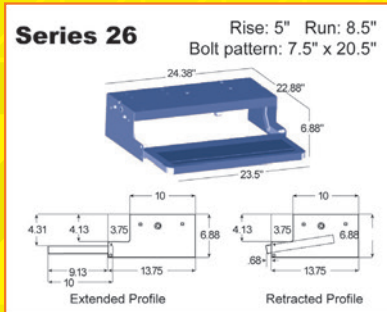

# The Original *Kwikkee* Step - Single Tread

**Quick facts**

- Safely supports up to 750 pounds
- Heavy gauge steel, powder-coated for a long-lasting finish
- 12-v DC motor with sealed connections
- Solid steel 3/4" drive rods and stainless steel bushings
- Electric steps available with basic power switch or Logic Control Unit sensor mode operation

step series	part no.	contains step control?	tread size	switch kit	rise	run	dist #
26 Series	902600906	No	23.5"	90585300	5"	8.5"	XXXX
26 Series	902609025	Yes	23.5"	905325000	5"	8.5"	XXXX
28 Series	902800906	No	23.75"	905316000	7"	10"	XXXX
28 Series	902809025	Yes	23.75"	905325000	7"	10"	XXXX
30 Series	903000900	No	36"	None	7.5"	16.75"	XXXX
30 Series	903009000	Yes	36"	None	7.5"	16.75"	XXXX
33 Series	903300906	No	28.13"	905316000	8"	16.75"	XXXX
33 Series	903309025	Yes	28.13"	905325000	8"	16.75"	XXXX
35 Series	903500906	No	24"	905316000	4"	11"	XXXX
35 Series	903509025	Yes	30"	905325000	4"	11"	XXXX
36 Series	903609425	Yes	30"	905325000	5"	12"	XXXX
38 Series	903800906	No	24"	905316000	4"	14"	XXXX
38 Series	903809025	Yes	24"	905325000	4"	14"	XXXX
39 Series	903900906	No	23.75"	905316000	7"	10"	XXXX
39 Series	903909025	Yes	23.75"	905325000	7"	10"	XXXX