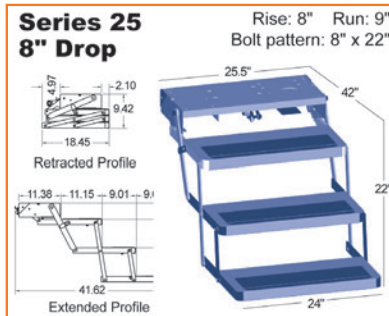

Double & Triple Tread

Quick facts

- Safely supports up to 750 pounds
- Heavy gauge steel, powder-coated for a long-lasting finish
- 12-v DC motor with sealed connections
- Solid steel 3/4" drive rods and stainless steel bushings
- Electric steps available with basic power switch or Logic Control Unit sensor mode operation

step series	part no.	contains step control?	tread size	switch kit	rise	run	dist #
32 Series	903200906	No	24"	905316000	7"	9"	XXXX
32 Series	903209025	Yes	24"	905325000	7"	9"	XXXX
34 Series	903400906	No	30"	905316000	7"	9"	XXXX
34 Series	903409025	Yes	30"	905325000	7"	9"	XXXX
40 Series	904000906	No	24"	905316000	8"	10"	XXXX
40 Series	904009025	Yes	24"	905325000	8"	10"	XXXX
Platinum	9010000220	Yes	24"	None	9"	11"	XXXX
42 Series	90420900	Yes	26.25"	None	6"	9"	XXXX
23 Series	902300906	No	24"	905316000	8"	8"	XXXX
23 Series	903509025	Yes	24"	905325000	8"	8"	XXXX
24 Series	904209000	Yes	30"	No Switches	8"	9"	XXXX
25 Series	902509000	Yes	24"	8" Drop; No Switches	8"	9"	XXXX
25 Series	902509007	Yes	24"	7" Drop; No Switches	7"	8"	XXXX

Now proudly brought to you by