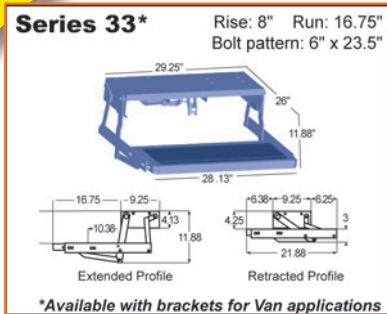

# The Original *Kwikkee* Step - Single Tread

**Quick facts**

- Safely supports up to 750 pounds
- Heavy gauge steel, powder-coated for a long-lasting finish
- 12-v DC motor with sealed connections
- Solid steel 3/4" drive rods and stainless steel bushings
- Electric steps available with basic power switch or Logic Control Unit sensor mode operation

step series	part no.	contains step control?	tread size	switch kit	rise	run	dist #
26 Series	902600906	No	23.5"	90585300	5"	8.5"	XXXX
26 Series	902609025	Yes	23.5"	905325000	5"	8.5"	XXXX
28 Series	902800906	No	23.75"	905316000	7"	10"	XXXX
28 Series	902809025	Yes	23.75"	905325000	7"	10"	XXXX
30 Series	903000900	No	36"	None	7.5"	16.75"	XXXX
30 Series	903009000	Yes	36"	None	7.5"	16.75"	XXXX
33 Series	903300906	No	28.13"	905316000	8"	16.75"	XXXX
33 Series	903309025	Yes	28.13"	905325000	8"	16.75"	XXXX
35 Series	903500906	No	24"	905316000	4"	11"	XXXX
35 Series	903509025	Yes	30"	905325000	4"	11"	XXXX
36 Series	903609425	Yes	30"	905325000	5"	12"	XXXX
38 Series	903800906	No	24"	905316000	4"	14"	XXXX
38 Series	903809025	Yes	24"	905325000	4"	14"	XXXX
39 Series	903900906	No	23.75"	905316000	7"	10"	XXXX
39 Series	903909025	Yes	23.75"	905325000	7"	10"	XXXX