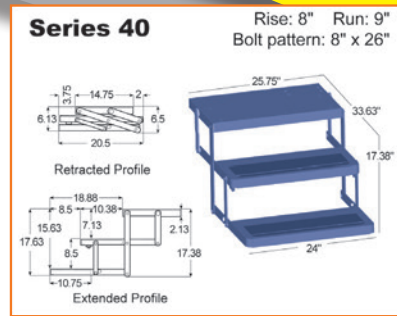

Double & Triple Tread

Quick facts

- Safely supports up to 750 pounds
- Heavy gauge steel, powder-coated for a long-lasting finish
- 12-v DC motor with sealed connections
- Solid steel 3/4" drive rods and stainless steel bushings
- Electric steps available with basic power switch or Logic Control Unit sensor mode operation

step series	part no.	contains step control?	tread size	switch kit	rise	run	dist #
32 Series	903200906	No	24"	905316000	7"	9"	XXXX
32 Series	903209025	Yes	24"	905325000	7"	9"	XXXX
34 Series	903400906	No	30"	905316000	7"	9"	XXXX
34 Series	903409025	Yes	30"	905325000	7"	9"	XXXX
40 Series	904000906	No	24"	905316000	8"	10"	XXXX
40 Series	904009025	Yes	24"	905325000	8"	10"	XXXX
Platinum	9010000220	Yes	24"	None	9"	11"	XXXX
42 Series	90420900	Yes	26.25"	None	6"	9"	XXXX
23 Series	902300906	No	24"	905316000	8"	8"	XXXX
23 Series	903509025	Yes	24"	905325000	8"	8"	XXXX
24 Series	904209000	Yes	30"	No Switches	8"	9"	XXXX
25 Series	902509000	Yes	24"	8" Drop; No Switches	8"	9"	XXXX
25 Series	902509007	Yes	24"	7" Drop; No Switches	7"	8"	XXXX

Now proudly brought to you by