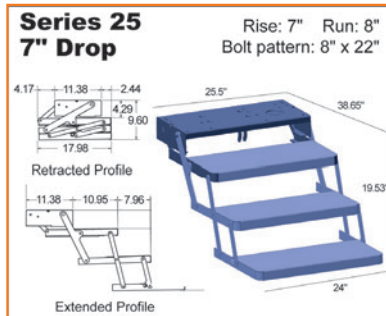

Double & Triple Tread

Quick facts

- Safely supports up to 750 pounds
- Heavy gauge steel, powder-coated for a long-lasting finish
- 12-v DC motor with sealed connections
- Solid steel 3/4" drive rods and stainless steel bushings
- Electric steps available with basic power switch or Logic Control Unit sensor mode operation

step series	part no.	contains step control?	tread size	switch kit	rise	run	dist #
32 Series	903200906	No	24"	905316000	7"	9"	XXXX
32 Series	903209025	Yes	24"	905325000	7"	9"	XXXX
34 Series	903400906	No	30"	905316000	7"	9"	XXXX
34 Series	903409025	Yes	30"	905325000	7"	9"	XXXX
40 Series	904000906	No	24"	905316000	8"	10"	XXXX
40 Series	904009025	Yes	24"	905325000	8"	10"	XXXX
Platinum	9010000220	Yes	24"	None	9"	11"	XXXX
42 Series	90420900	Yes	26.25"	None	6"	9"	XXXX
23 Series	902300906	No	24"	905316000	8"	8"	XXXX
23 Series	903509025	Yes	24"	905325000	8"	8"	XXXX
24 Series	904209000	Yes	30"	No Switches	8"	9"	XXXX
25 Series	902509000	Yes	24"	8" Drop; No Switches	8"	9"	XXXX
25 Series	902509007	Yes	24"	7" Drop; No Switches	7"	8"	XXXX

Now proudly brought to you by