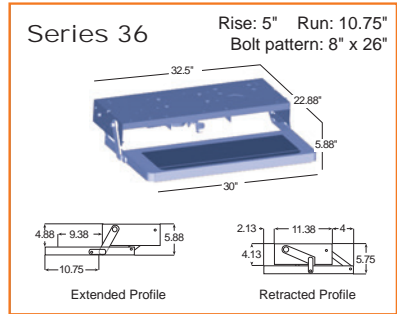

# The Original *Kwikkee* Step - Single Tread

**Quick facts**

- Safely supports up to 750 pounds
- Heavy gauge steel, powder-coated for a long-lasting finish
- 12-v DC motor with sealed connections
- Solid steel 3/4" drive rods and stainless steel bushings
- Electric steps available with basic power switch or Logic Control Unit sensor mode operation

step series	part no.	contains step control?	tread size	switch kit	rise	run	dist #
26 Series	902600906	No	23.5"	90585300	5"	8.5"	XXXX
26 Series	902609025	Yes	23.5"	905325000	5"	8.5"	XXXX
28 Series	902800906	No	23.75"	905316000	7"	10"	XXXX
28 Series	902809025	Yes	23.75"	905325000	7"	10"	XXXX
30 Series	903000900	No	36"	None	7.5"	16.75"	XXXX
30 Series	903009000	Yes	36"	None	7.5"	16.75"	XXXX
33 Series	903300906	No	28.13"	905316000	8"	16.75"	XXXX
33 Series	903309025	Yes	28.13"	905325000	8"	16.75"	XXXX
35 Series	903500906	No	24"	905316000	4"	11"	XXXX
35 Series	903509025	Yes	30"	905325000	4"	11"	XXXX
36 Series	903609425	Yes	30"	905325000	5"	12"	XXXX
38 Series	903800906	No	24"	905316000	4"	14"	XXXX
38 Series	903809025	Yes	24"	905325000	4"	14"	XXXX
39 Series	903900906	No	23.75"	905316000	7"	10"	XXXX
39 Series	903909025	Yes	23.75"	905325000	7"	10"	XXXX

# Double & Triple Tread

**Quick facts**

- Safely supports up to 750 pounds
- Heavy gauge steel, powder-coated for a long-lasting finish
- 12-v DC motor with sealed connections
- Solid steel 3/4" drive rods and stainless steel bushings
- Electric steps available with basic power switch or Logic Control Unit sensor mode operation