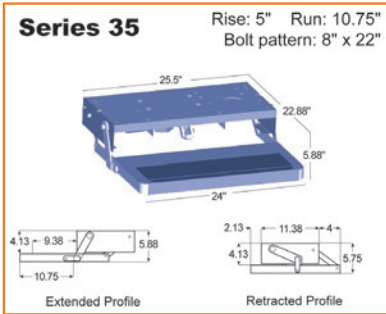

# The Original *Kwikkee* Step - Single Tread

**Quick facts**

- Safely supports up to 750 pounds
- Heavy gauge steel, powder-coated for a long-lasting finish
- 12-v DC motor with sealed connections
- Solid steel 3/4" drive rods and stainless steel bushings
- Electric steps available with basic power switch or Logic Control Unit sensor mode operation

step series	part no.	contains step control?	tread size	switch kit	rise	run	dist #
26 Series	902600906	No	23.5"	90585300	5"	8.5"	XXXX
26 Series	902609025	Yes	23.5"	905325000	5"	8.5"	XXXX
28 Series	902800906	No	23.75"	905316000	7"	10"	XXXX
28 Series	902809025	Yes	23.75"	905325000	7"	10"	XXXX
30 Series	903000900	No	36"	None	7.5"	16.75"	XXXX
30 Series	903009000	Yes	36"	None	7.5"	16.75"	XXXX
33 Series	903300906	No	28.13"	905316000	8"	16.75"	XXXX
33 Series	903309025	Yes	28.13"	905325000	8"	16.75"	XXXX
35 Series	903500906	No	24"	905316000	4"	11"	XXXX
35 Series	903509025	Yes	30"	905325000	4"	11"	XXXX
36 Series	903609425	Yes	30"	905325000	5"	12"	XXXX
38 Series	903800906	No	24"	905316000	4"	14"	XXXX
38 Series	903809025	Yes	24"	905325000	4"	14"	XXXX
39 Series	903900906	No	23.75"	905316000	7"	10"	XXXX
39 Series	903909025	Yes	23.75"	905325000	7"	10"	XXXX

# Double & Triple Tread

**Quick facts**

- Safely supports up to 750 pounds
- Heavy gauge steel, powder-coated for a long-lasting finish
- 12-v DC motor with sealed connections
- Solid steel 3/4" drive rods and stainless steel bushings
- Electric steps available with basic power switch or Logic Control Unit sensor mode operation