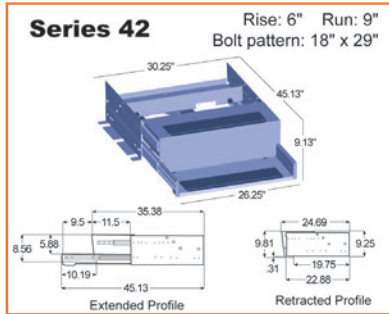

Double & Triple Tread

Quick facts

- Safely supports up to 750 pounds
- Heavy gauge steel, powder-coated for a long-lasting finish
- 12-v DC motor with sealed connections
- Solid steel 3/4" drive rods and stainless steel bushings
- Electric steps available with basic power switch or Logic Control Unit sensor mode operation

step series	part no.	contains step control?	tread size	switch kit	rise	run	dist #
32 Series	903200906	No	24"	905316000	7"	9"	XXXX
32 Series	903209025	Yes	24"	905325000	7"	9"	XXXX
34 Series	903400906	No	30"	905316000	7"	9"	XXXX
34 Series	903409025	Yes	30"	905325000	7"	9"	XXXX
40 Series	904000906	No	24"	905316000	8"	10"	XXXX
40 Series	904009025	Yes	24"	905325000	8"	10"	XXXX
Platinum	9010000220	Yes	24"	None	9"	11"	XXXX
42 Series	90420900	Yes	26.25"	None	6"	9"	XXXX
23 Series	902300906	No	24"	905316000	8"	8"	XXXX
23 Series	903509025	Yes	24"	905325000	8"	8"	XXXX
24 Series	904209000	Yes	30"	No Switches	8"	9"	XXXX
25 Series	902509000	Yes	24"	8" Drop; No Switches	8"	9"	XXXX
25 Series	902509007	Yes	24"	7" Drop; No Switches	7"	8"	XXXX

Now proudly brought to you by