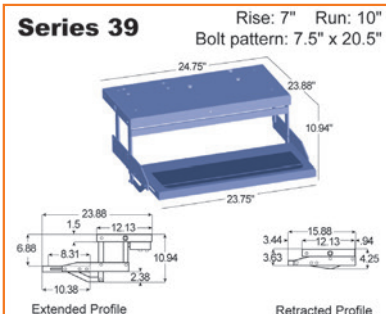

# The Original *Kwikkee* Step - Single Tread

**Quick facts**

- Safely supports up to 750 pounds
- Heavy gauge steel, powder-coated for a long-lasting finish
- 12-v DC motor with sealed connections
- Solid steel 3/4" drive rods and stainless steel bushings
- Electric steps available with basic power switch or Logic Control Unit sensor mode operation

step series	part no.	contains step control?	tread size	switch kit	rise	run	dist #
26 Series	902600906	No	23.5"	90585300	5"	8.5"	XXXX
26 Series	902609025	Yes	23.5"	905325000	5"	8.5"	XXXX
28 Series	902800906	No	23.75"	905316000	7"	10"	XXXX
28 Series	902809025	Yes	23.75"	905325000	7"	10"	XXXX
30 Series	903000900	No	36"	None	7.5"	16.75"	XXXX
30 Series	903009000	Yes	36"	None	7.5"	16.75"	XXXX
33 Series	903300906	No	28.13"	905316000	8"	16.75"	XXXX
33 Series	903309025	Yes	28.13"	905325000	8"	16.75"	XXXX
35 Series	903500906	No	24"	905316000	4"	11"	XXXX
35 Series	903509025	Yes	30"	905325000	4"	11"	XXXX
36 Series	903609425	Yes	30"	905325000	5"	12"	XXXX
38 Series	903800906	No	24"	905316000	4"	14"	XXXX
38 Series	903809025	Yes	24"	905325000	4"	14"	XXXX
39 Series	903900906	No	23.75"	905316000	7"	10"	XXXX
39 Series	903909025	Yes	23.75"	905325000	7"	10"	XXXX