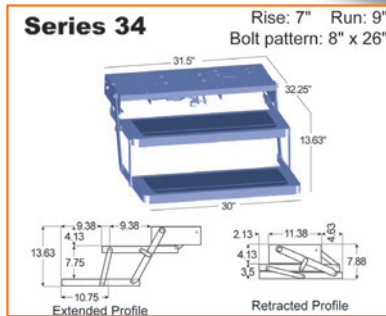

Double & Triple Tread

Quick facts

- Safely supports up to 750 pounds
- Heavy gauge steel, powder-coated for a long-lasting finish
- 12-v DC motor with sealed connections
- Solid steel 3/4" drive rods and stainless steel bushings
- Electric steps available with basic power switch or Logic Control Unit sensor mode operation

step series	part no.	contains step control?	tread size	switch kit	rise	run	dist #
32 Series	903200906	No	24"	905316000	7"	9"	XXXX
32 Series	903209025	Yes	24"	905325000	7"	9"	XXXX
34 Series	903400906	No	30"	905316000	7"	9"	XXXX
34 Series	903409025	Yes	30"	905325000	7"	9"	XXXX
40 Series	904000906	No	24"	905316000	8"	10"	XXXX
40 Series	904009025	Yes	24"	905325000	8"	10"	XXXX
Platinum	9010000220	Yes	24"	None	9"	11"	XXXX
42 Series	90420900	Yes	26.25"	None	6"	9"	XXXX
23 Series	902300906	No	24"	905316000	8"	8"	XXXX
23 Series	903509025	Yes	24"	905325000	8"	8"	XXXX
24 Series	904209000	Yes	30"	No Switches	8"	9"	XXXX
25 Series	902509000	Yes	24"	8" Drop; No Switches	8"	9"	XXXX
25 Series	902509007	Yes	24"	7" Drop; No Switches	7"	8"	XXXX

Now proudly brought to you by