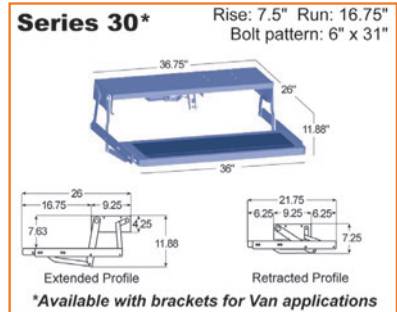

# The Original *Kwikkee* Step - Single Tread

**Quick facts**

- Safely supports up to 750 pounds
- Heavy gauge steel, powder-coated for a long-lasting finish
- 12-v DC motor with sealed connections
- Solid steel 3/4" drive rods and stainless steel bushings
- Electric steps available with basic power switch or Logic Control Unit sensor mode operation

step series	part no.	contains step control?	tread size	switch kit	rise	run	dist #
26 Series	902600906	No	23.5"	90585300	5"	8.5"	XXXX
26 Series	902609025	Yes	23.5"	905325000	5"	8.5"	XXXX
28 Series	902800906	No	23.75"	905316000	7"	10"	XXXX
28 Series	902809025	Yes	23.75"	905325000	7"	10"	XXXX
30 Series	903000900	No	36"	None	7.5"	16.75"	XXXX
30 Series	903009000	Yes	36"	None	7.5"	16.75"	XXXX
33 Series	903300906	No	28.13"	905316000	8"	16.75"	XXXX
33 Series	903309025	Yes	28.13"	905325000	8"	16.75"	XXXX
35 Series	903500906	No	24"	905316000	4"	11"	XXXX
35 Series	903509025	Yes	30"	905325000	4"	11"	XXXX
36 Series	903609425	Yes	30"	905325000	5"	12"	XXXX
38 Series	903800906	No	24"	905316000	4"	14"	XXXX
38 Series	903809025	Yes	24"	905325000	4"	14"	XXXX
39 Series	903900906	No	23.75"	905316000	7"	10"	XXXX
39 Series	903909025	Yes	23.75"	905325000	7"	10"	XXXX