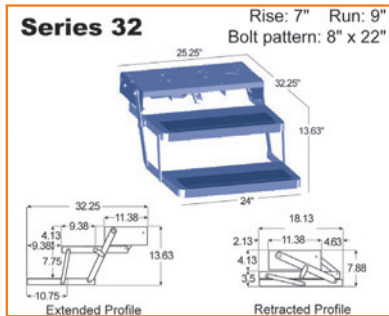

Double & Triple Tread

Quick facts

- Safely supports up to 750 pounds
- Heavy gauge steel, powder-coated for a long-lasting finish
- 12-v DC motor with sealed connections
- Solid steel 3/4" drive rods and stainless steel bushings
- Electric steps available with basic power switch or Logic Control Unit sensor mode operation

step series	part no.	contains step control?	tread size	switch kit	rise	run	dist #
32 Series	903200906	No	24"	905316000	7"	9"	XXXX
32 Series	903209025	Yes	24"	905325000	7"	9"	XXXX
34 Series	903400906	No	30"	905316000	7"	9"	XXXX
34 Series	903409025	Yes	30"	905325000	7"	9"	XXXX
40 Series	904000906	No	24"	905316000	8"	10"	XXXX
40 Series	904009025	Yes	24"	905325000	8"	10"	XXXX
Platinum	9010000220	Yes	24"	None	9"	11"	XXXX
42 Series	90420900	Yes	26.25"	None	6"	9"	XXXX
23 Series	902300906	No	24"	905316000	8"	8"	XXXX
23 Series	903509025	Yes	24"	905325000	8"	8"	XXXX
24 Series	904209000	Yes	30"	No Switches	8"	9"	XXXX
25 Series	902509000	Yes	24"	8" Drop; No Switches	8"	9"	XXXX
25 Series	902509007	Yes	24"	7" Drop; No Switches	7"	8"	XXXX

Now proudly brought to you by