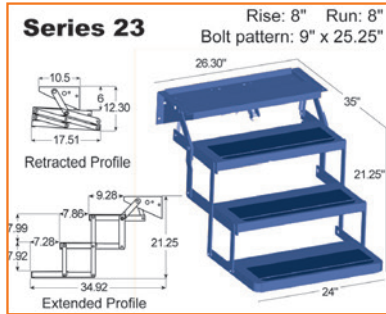

Double & Triple Tread

Quick facts

- Safely supports up to 750 pounds
- Heavy gauge steel, powder-coated for a long-lasting finish
- 12-v DC motor with sealed connections
- Solid steel 3/4" drive rods and stainless steel bushings
- Electric steps available with basic power switch or Logic Control Unit sensor mode operation

step series	part no.	contains step control?	tread size	switch kit	rise	run	dist #
32 Series	903200906	No	24"	905316000	7"	9"	XXXX
32 Series	903209025	Yes	24"	905325000	7"	9"	XXXX
34 Series	903400906	No	30"	905316000	7"	9"	XXXX
34 Series	903409025	Yes	30"	905325000	7"	9"	XXXX
40 Series	904000906	No	24"	905316000	8"	10"	XXXX
40 Series	904009025	Yes	24"	905325000	8"	10"	XXXX
Platinum	9010000220	Yes	24"	None	9"	11"	XXXX
42 Series	90420900	Yes	26.25"	None	6"	9"	XXXX
23 Series	902300906	No	24"	905316000	8"	8"	XXXX
23 Series	903509025	Yes	24"	905325000	8"	8"	XXXX
24 Series	904209000	Yes	30"	No Switches	8"	9"	XXXX
25 Series	902509000	Yes	24"	8" Drop; No Switches	8"	9"	XXXX
25 Series	902509007	Yes	24"	7" Drop; No Switches	7"	8"	XXXX

Now proudly brought to you by