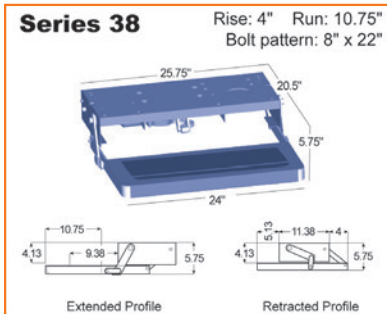

# The Original *Kwikkee* Step - Single Tread

**Quick facts**

- Safely supports up to 750 pounds
- Heavy gauge steel, powder-coated for a long-lasting finish
- 12-v DC motor with sealed connections
- Solid steel 3/4" drive rods and stainless steel bushings
- Electric steps available with basic power switch or Logic Control Unit sensor mode operation

step series	part no.	contains step control?	tread size	switch kit	rise	run	dist #
26 Series	902600906	No	23.5"	90585300	5"	8.5"	XXXX
26 Series	902609025	Yes	23.5"	905325000	5"	8.5"	XXXX
28 Series	902800906	No	23.75"	905316000	7"	10"	XXXX
28 Series	902809025	Yes	23.75"	905325000	7"	10"	XXXX
30 Series	903000900	No	36"	None	7.5"	16.75"	XXXX
30 Series	903009000	Yes	36"	None	7.5"	16.75"	XXXX
33 Series	903300906	No	28.13"	905316000	8"	16.75"	XXXX
33 Series	903309025	Yes	28.13"	905325000	8"	16.75"	XXXX
35 Series	903500906	No	24"	905316000	4"	11"	XXXX
35 Series	903509025	Yes	30"	905325000	4"	11"	XXXX
36 Series	903609425	Yes	30"	905325000	5"	12"	XXXX
38 Series	903800906	No	24"	905316000	4"	14"	XXXX
38 Series	903809025	Yes	24"	905325000	4"	14"	XXXX
39 Series	903900906	No	23.75"	905316000	7"	10"	XXXX
39 Series	903909025	Yes	23.75"	905325000	7"	10"	XXXX