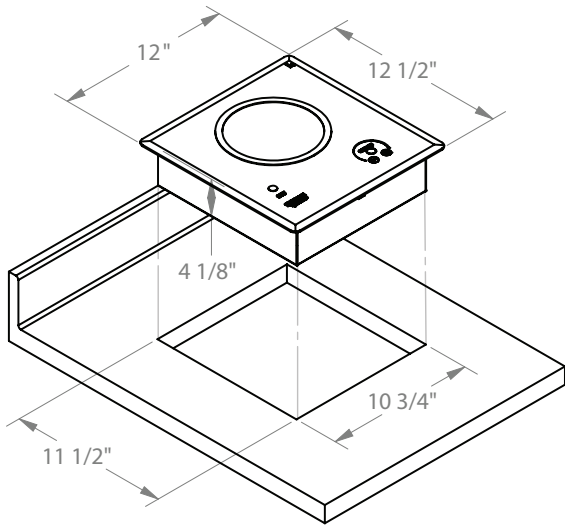

Lite-Touch™ Q

Lite-Touch™ Q Outdoors

Model B41573

120V AC 50/60 Hz - 10 amp.
1 - 6 1/2" (165mm) @ 1200 watts
GFCI three prong power cord

Overall Dimensions: 12 1/2" x 12" x 4 1/8"
317.5mm x 304.8mm x 104.8mm
Cutout Dimensions: 11 1/2" x 10 3/4" with 1/4" radius
292.1mm x 273mm with 12.7mm radius