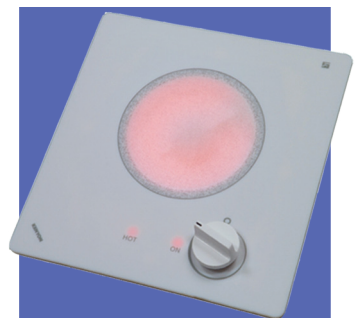

a l p i n e

The majestic Alpine Series of true white ceramic glass cooktops with its opaque silhouette gives a beautiful and distinctive look to any kitchen.

KENYON®

Make any day a weekend

Kenyon International, Inc. building quality specialty cooking appliances since 1931.

alpine

Smooth surface, round edged ceramic glass

Two Burner Units

Model B49510

120 V AC 50/60 Hz - 22 amp.
1- 6 1/2" (165mm) @ 1200 watts
1- 8" (200mm) @ 1400 watts

Model B49591

208 V AC 50/60 Hz - 15 amp.
1- 6 1/2" (165mm) @ 1200 watts
1- 8" (200mm) @ 1800 watts

Raise your culinary experience to new heights with Kenyon Alpine series ceramic glass cooktops...

The cool white ceramic of the Alpine series gives a stylish custom quality look to any kitchen. Opaque, durable, and easy to clean, with distinctive Alpine graphics and safety features uniquely Kenyon. Both one and two burner models available in 120, 208, or 240 volts, with push-to-turn controls, infinite heat control and quick-to-heat radiant ribbon elements.