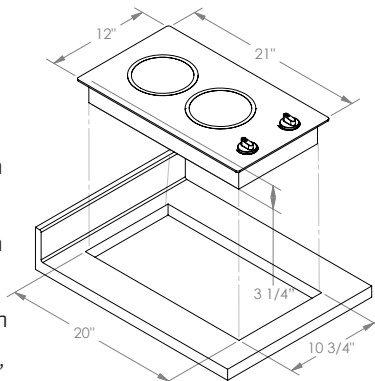

Model B49511

240 V AC 50/60 Hz - 13 amp
1- 6 1/2" (165mm) @ 1200 watts
1- 8" (200mm) @ 1800 watts

Overall Dimensions: 23 1/4" x 14 1/4" x 3 1/4"
590.6mm x 362mm x 82.6mm
Cutout Dimensions: 21 3/4" x 12 3/4" with 1/4" radius
552.5mm x 323.9mm with 6.4 radius

Overall Dimensions: 21" x 12" x 3 1/4"
533.4mm x 304.8mm x 82.6mm
Cutout Dimensions: 20" x 10 3/4" with 1/4" radius
508mm x 273mm with 6.4 radius

Single Burner Units

Model B49517

120 V AC 50/60 Hz - 10 amp.
6 1/2" (165mm) @ 1200 watts

Model B49598

208 V AC 50/60 Hz - 6 amp.
6 1/2" (165mm) @ 1200 watts

Model B49518

240 V AC 50/60 Hz - 5 amp.
6 1/2" (165mm) @ 1200 watts

Overall Dimensions: 12 1/2" x 12" x 3 1/4"
317.5mm x 304.8mm x 82.6mm
Cutout Dimensions: 11 1/2" x 10 3/4" with 1/4" radius
292.1mm x 273mm with 6.4 radius