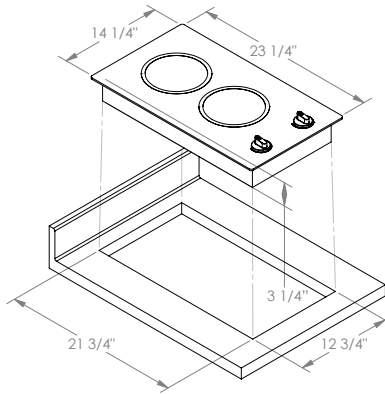

Model B49511

240 V AC 50/60 Hz - 13 amp
1- 6 1/2" (165mm) @ 1200 watts
1- 8" (200mm) @ 1800 watts

Overall Dimensions: 23 1/4" x 14 1/4" x 3 1/4"
590.6mm x 362mm x 82.6mm
Cutout Dimensions: 21 3/4" x 12 3/4" with 1/4" radius
552.5mm x 323.9mm with 6.4 radius

Overall Dimensions: 21" x 12" x 3 1/4"
533.4mm x 304.8mm x 82.6mm
Cutout Dimensions: 20" x 10 3/4" with 1/4" radius
508mm x 273mm with 6.4 radius

Single Burner Units

Model B49517

120 V AC 50/60 Hz - 10 amp.
6 1/2" (165mm) @ 1200 watts

Model B49598

208 V AC 50/60 Hz - 6 amp.
6 1/2" (165mm) @ 1200 watts

Model B49518

240 V AC 50/60 Hz - 5 amp.
6 1/2" (165mm) @ 1200 watts

Overall Dimensions: 12 1/2" x 12" x 3 1/4"
317.5mm x 304.8mm x 82.6mm
Cutout Dimensions: 11 1/2" x 10 3/4" with 1/4" radius
292.1mm x 273mm with 6.4 radius