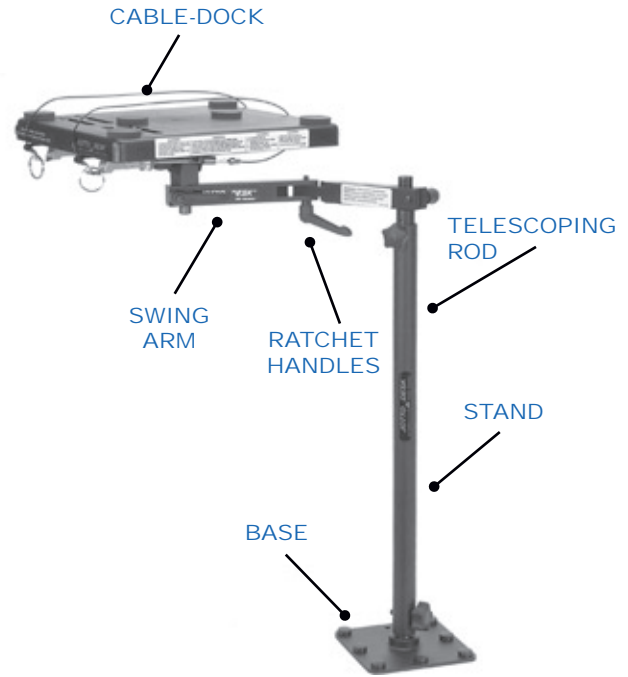

425-5214/5215

UNIVERSAL FLOOR MOUNT Computer Mount - No Holes

ABS Cable Dock® Desktop

Rotates 360° with ergonomic platform tilt. Two (2) nylon coated stainless steel cables secure notebook computer to desk. "One Hand" operation for removing and securing computer. Six (6) foam pads lift the computer off of the desktop providing shock absorption and air flow under computer.

Articulated Swing Arm

Rotates 360° around stand and extends 13 3/8". Ratchet Handles secure swing arm in position at elbow and stand.

Telescoping Rod and Stand Assembly

Extends desktop height. Travels inside of stand.

Ratchet Handles

Secures swing arm positioning and allows for 360° swing arm rotation.

One Piece Mounting Base

3/16" gauge steel, one-piece base design increases overall sturdiness and frees up leg room.

WHY THE CABLE-DOCK® DESKTOP?

DETAILS

Cable-Dock Desktop:	10" x 12" x 1" ABS plastic desktop with 1/4" thick wall; 22" Cables, 6" square 11 gauge steel mounting plate; 5/8" Aluminum post connector
Swing Arm:	1" square x 13-3/8" solid aluminum; black anodized
Telescoping Rod:	7/8" x 10" steel with 5/8" turned swing arm rest
Stand:	1" x 20" 11 gauge steel, black; round stock
Height Variation:	24.75" to 30.25"
Base Mount:	3/16" gauge master, two-piece base with tapped 7/8" mounting post