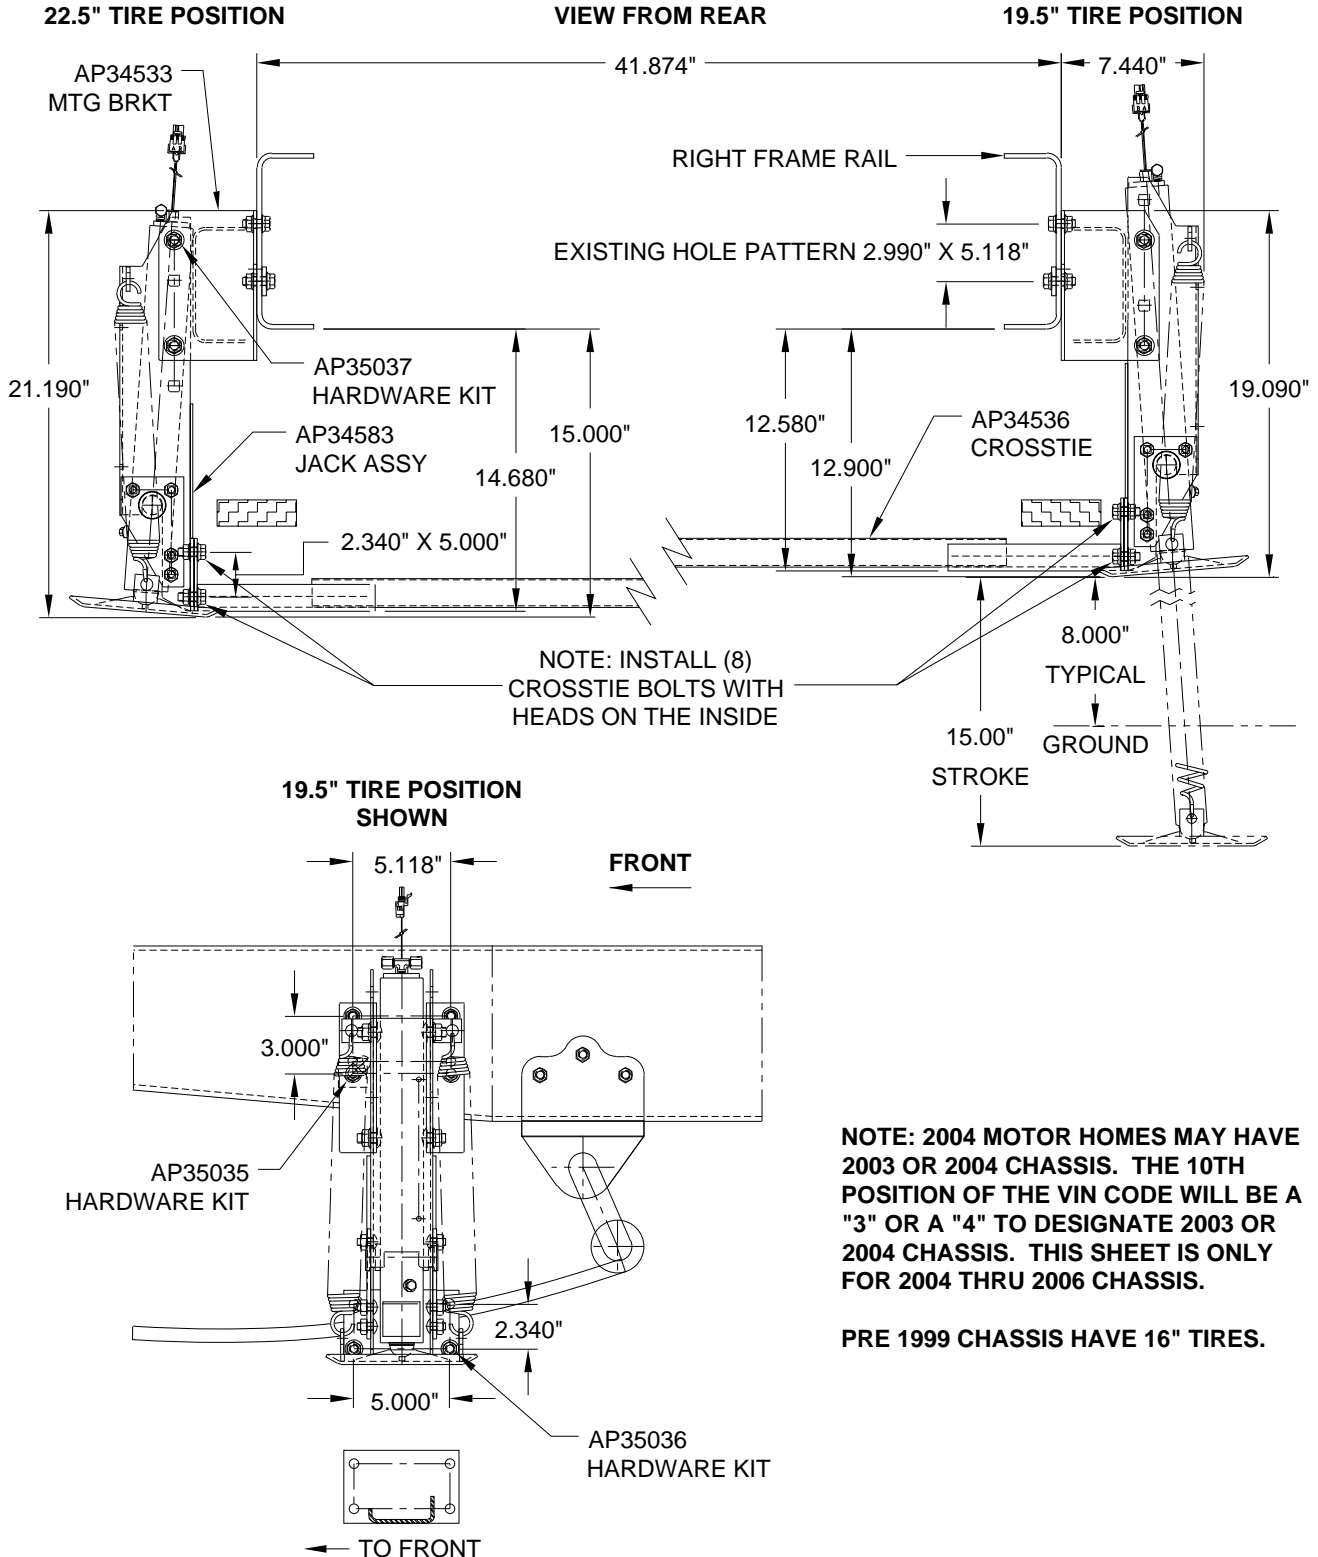

# 6000# Jack Kit and Spacer/Cross-Tie Kit: Straight-Acting Jacks

**Application:** Mounting Straight-Acting Jacks on the FRONT OF FORD F53, 2004 thru 2006 chassis with 19.5"-22.5" TIRES.

**Mfr. #: AP34438 6000# Front Jack Kit**  
**Includes:** 2 - AP34583 Jack 6000x15 AMF WS  
 1 - AP35037 Hardware Kit 1/2"

**Mfr. #: 1 - AP34443 Spacer/Tie Kit 6S 4F53F**  
**Includes:** 2 - AP34533 Mtg Brackets - AMFD/6SF  
 1 - AP34536 CrossTie - AMFD/6SF  
 1 - AP35035 Hardware Kit 7/16" W/WHR  
 1 - AP35036 Hardware Kit 7/16"