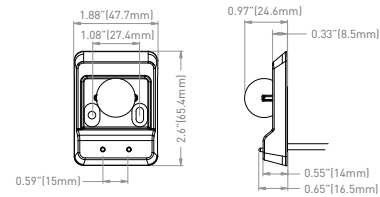

Interior Wall Mount (Sold Separately)

Part Number	Product
FOS07TAEN	

Specifications

Camera

Night Vision Distance	Doorway/Rear: <16ft (5m) Side: <39ft (12m)
CMOS Size	1/3"
Optical Lens	Doorway/Rear: F2.0 Side: F2.5
IR Cut Filter	850nm Automatic
View Angle/Degree	Doorway/Rear: 120° Side: 65°
Working Current (IR ON)	Doorway/ Rear: <400mA@12V Side: <500mA@12V
Working Current (IR OFF)	<250mA@12V
Camera Pixel	720 x 480
Waterproof	IP65

Monitor

LCD Power OFF	<30mA@12V
LCD Backlight ON	<500mA@12V
LCD Backlight OFF	<300mA@12V
LCD Size	7"
LCD Resolution at 1View	720 x 480
LCD Brightness	170 cd/m²
LCD Contrast	300:1
LCD Viewing Angle	L/R80, U60, D70
LCD Aspect Ratio	16:9
Channel Bandwidth	20MHz

Camera/Monitor

Supply Voltage	DC8 to 30V
Wireless Frequency	2.4GHz
Wireless Range	<492.13ft (150m) (open area)
Emitting Power	18+/-2 dBm
Transmitting Speed	6 Mbps (single)
RF Modulation	OFDM
Receiving Sensitivity	-88 +/--3dBm
Decompression Form	H.264
Delaying Time	<250ms
Type Approval	FCC Part 15

Dimensions/Weight

Individual Packaging Dimensions (W x H x D)	9.6 x 11.4 x 3.7" (243 x 248 x 96mm)
Net weight (lbs/kgs)	3/1.4
Gross weight (lbs/kgs)	4.1/1.9

Master Carton

Quantity per Master Carton	4
Master Carton Dimensions (W x H x D)	12.2 x 22.1 x 8.4" (311 x 560 x 214mm)
Master Carton Gross Weight (lbs/kg)	16.5/7.5

FOS07TAEN-V1.0