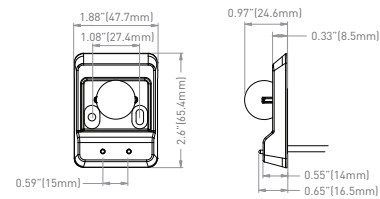

Interior Wall Mount (Sold Separately)

Part Number	Product
FOS05TAEN	

Specifications

Camera

Night Vision Distance	Doorway/Rear: <16ft (5m) Side: <39ft (12m)
CMOS Size	1/3"
Optical Lens	Doorway/Rear: F2.0 Side: F2.5
IR Cut Filter	850nm Automatic
View Angle/Degree	Doorway/Rear: 120° Side: 65°
Working Current (IR ON)	Doorway/ Rear: <400mA@12V Side: <500mA@12V
Working Current (IR OFF)	<250mA@12V
Camera Pixel	720 x 480
Waterproof	IP65

Monitor

LCD Backlight ON	<500mA@12V
LCD Backlight OFF	<300mA@12V
LCD Size	5"
LCD Resolution at 1View	720 x 480
LCD Brightness	420 cd/m²
LCD Contrast	600:1
LCD Viewing Angle	L/R65, U50, D60
LCD Aspect Ratio	16:9
Channel Bandwidth	20MHz

Camera/Monitor

Supply Voltage	DC8 to 30V
Wireless Frequency	2.4GHz
Wireless Range	<492.13ft (150m) (open area)
Emitting Power	18+/-2 dBm
Transmitting Speed	6 Mbps (single)
RF Modulation	OFDM
Receiving Sensitivity	-88 +/--3dBm
Decompression Form	H.264
Delaying Time	<250ms
Type Approval	FCC Part 15

Dimensions/Weight

Individual Packaging Dimensions (W x H x D)	9.6 x 11.4 x 3.7" (243 x 248 x 96mm)
Net weight (lbs/kgs)	3/1.4
Gross weight (lbs/kgs)	4.1/1.9

Master Carton

Quantity per Master Carton	4
Master Carton Dimensions (W x H x D)	12.2 x 22.1 x 8.4" (311 x 560 x 214mm)
Master Carton Gross Weight (lbs/kg)	16.5/7.5

FOS05TAEN-V1.0