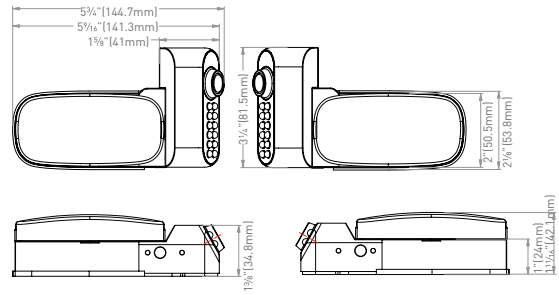

Side Camera with Marker Light