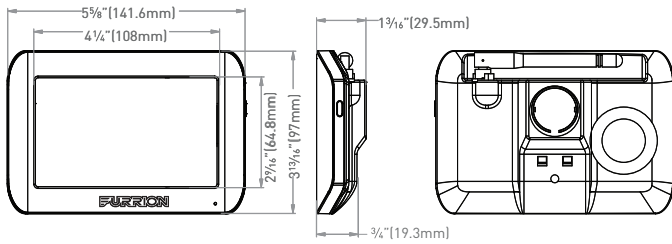

Monitor

Side Camera with Marker Light

Doorway Security/Rear Camera

Windshield Mount

Interior Table Stand

Interior Wall Mount (Sold Separately)

Part Number	Product
FOS05TAEN	

Specifications

Camera

Night Vision Distance	Doorway/Rear: <16ft (5m) Side: <39ft (12m)
CMOS Size	1/3"
Optical Lens	Doorway/Rear: F2.0 Side: F2.5
IR Cut Filter	850nm Automatic
View Angle/Degree	Doorway/Rear: 120° Side: 65°
Working Current (IR ON)	Doorway/ Rear: <400mA@12V Side: <500mA@12V
Working Current (IR OFF)	<250mA@12V
Camera Pixel	720 x 480
Waterproof	IP65

Monitor

LCD Backlight ON	<500mA@12V
LCD Backlight OFF	<300mA@12V
LCD Size	5"
LCD Resolution at 1View	720 x 480
LCD Brightness	420 cd/m²
LCD Contrast	600:1
LCD Viewing Angle	L/R65, U50, D60
LCD Aspect Ratio	16:9
Channel Bandwidth	20MHz

Camera/Monitor

Supply Voltage	DC8 to 30V
Wireless Frequency	2.4GHz
Wireless Range	<492.13ft (150m) (open area)
Emitting Power	18+/-2 dBm
Transmitting Speed	6 Mbps (single)
RF Modulation	OFDM
Receiving Sensitivity	-88 +/--3dBm
Decompression Form	H.264
Delaying Time	<250ms
Type Approval	FCC Part 15

Dimensions/Weight

Individual Packaging Dimensions (W x H x D)	9.6 x 11.4 x 3.7" (243 x 248 x 96mm)
Net weight (lbs/kgs)	3/1.4
Gross weight (lbs/kgs)	4.1/1.9

Master Carton

Quantity per Master Carton	4
Master Carton Dimensions (W x H x D)	12.2 x 22.1 x 8.4" (311 x 560 x 214mm)
Master Carton Gross Weight (lbs/kg)	16.5/7.5

FOS05TAEN-V1.0