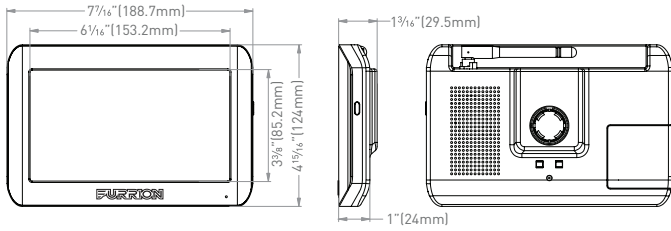

Monitor

Side Camera with Marker Light

Doorway Security/Rear Camera

Windshield Mount

Interior Table Stand

Interior Wall Mount (Sold Separately)

Part Number	Product
FOS07TAEN	

Specifications

Camera

Night Vision Distance	Doorway/Rear: <16ft (5m) Side: <39ft (12m)
CMOS Size	1/3"
Optical Lens	Doorway/Rear: F2.0 Side: F2.5
IR Cut Filter	850nm Automatic
View Angle/Degree	Doorway/Rear: 120° Side: 65°
Working Current (IR ON)	Doorway/ Rear: <400mA@12V Side: <500mA@12V
Working Current (IR OFF)	<250mA@12V
Camera Pixel	720 x 480
Waterproof	IP65

Monitor

LCD Power OFF	<30mA@12V
LCD Backlight ON	<500mA@12V
LCD Backlight OFF	<300mA@12V
LCD Size	7"
LCD Resolution at 1View	720 x 480
LCD Brightness	170 cd/m²
LCD Contrast	300:1
LCD Viewing Angle	L/R80, U60, D70
LCD Aspect Ratio	16:9
Channel Bandwidth	20MHz

Camera/Monitor

Supply Voltage	DC8 to 30V
Wireless Frequency	2.4GHz
Wireless Range	<492.13ft (150m) (open area)
Emitting Power	18+/-2 dBm
Transmitting Speed	6 Mbps (single)
RF Modulation	OFDM
Receiving Sensitivity	-88 +/--3dBm
Decompression Form	H.264
Delaying Time	<250ms
Type Approval	FCC Part 15

Dimensions/Weight

Individual Packaging Dimensions (W x H x D)	9.6 x 11.4 x 3.7" (243 x 248 x 96mm)
Net weight (lbs/kgs)	3/1.4
Gross weight (lbs/kgs)	4.1/1.9

Master Carton

Quantity per Master Carton	4
Master Carton Dimensions (W x H x D)	12.2 x 22.1 x 8.4" (311 x 560 x 214mm)
Master Carton Gross Weight (lbs/kg)	16.5/7.5

FOS07TAEN-V1.0