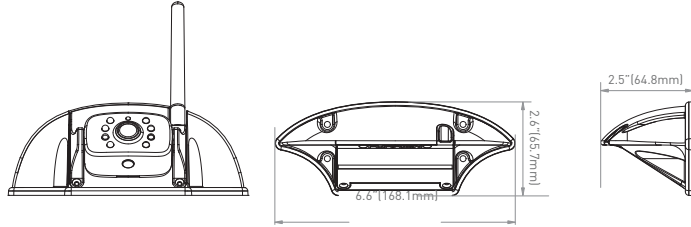

Doorway Security/Rear Camera