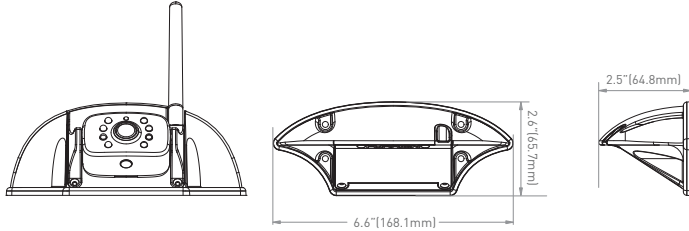

Doorway Security/Rear Camera