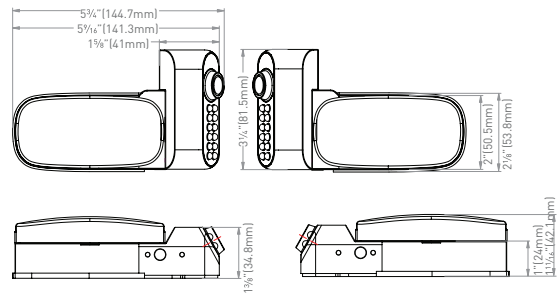

Side Camera with Marker Light