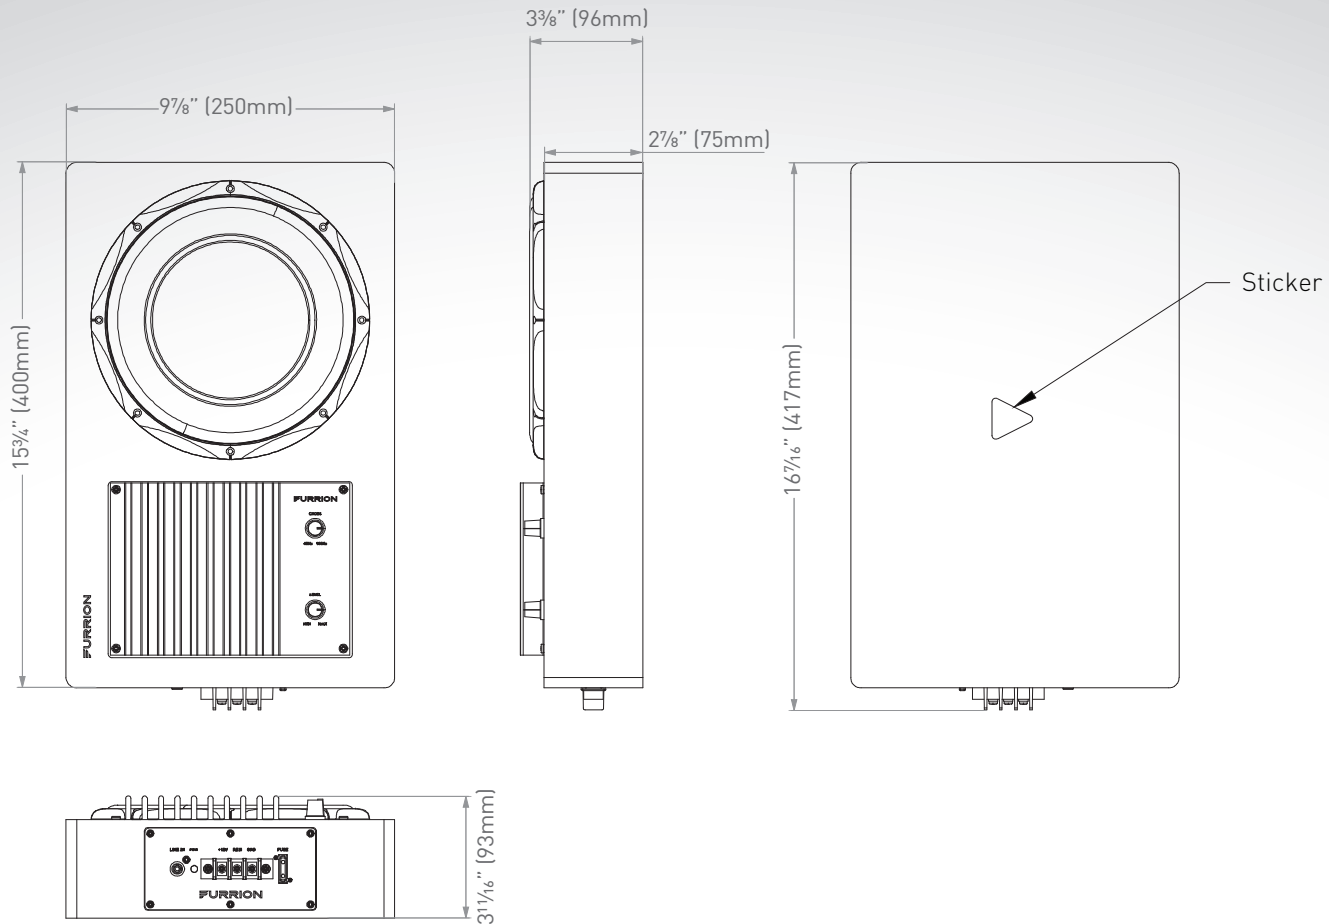

FSW8P12-CF | 8" ACTIVE SUBWOOFER

Specifications

Voice Coil Electro Impedance	2Ω@100Hz / 4Ω@100Hz
Resonance Frequency	40±20% Hz
Characteristic Sensitivity	±3dB
Harmonic Distortion	1% 2Ω@100Hz / 1% 4Ω@100Hz
Temperature Range	-20°C to +70°C
Max Power	120W
Supply Voltage	11V - 15V
Frequency Response	80Hz - 20kHz
Input	1 RCA input

Packaging Information

Packaging Type	Color Gift Box
Quantity (pcs)	1
Individual Packaging Dimensions (L x H x W)	17 3/4" x 11 13/16" x 5 5/16" (450 x 300 x 135mm)
Individual Packaging Gross Weight (kg/lbs)	5.2/11.44
Individual Packaging Net Weight (kg/lbs)	4/8.8

Master Carton

Packaging Type	Master Carton Box
Quantity Per Box	4
Master Carton Dimensions (L x H x W)	18 3/4" x 13 1/8" x 22 11/16" (476 x 333 x 576mm)
Master Carton Gross Weight (kg/lbs)	20.9/46.1
Master Carton Net Weight (kg/lbs)	18.1/39.9