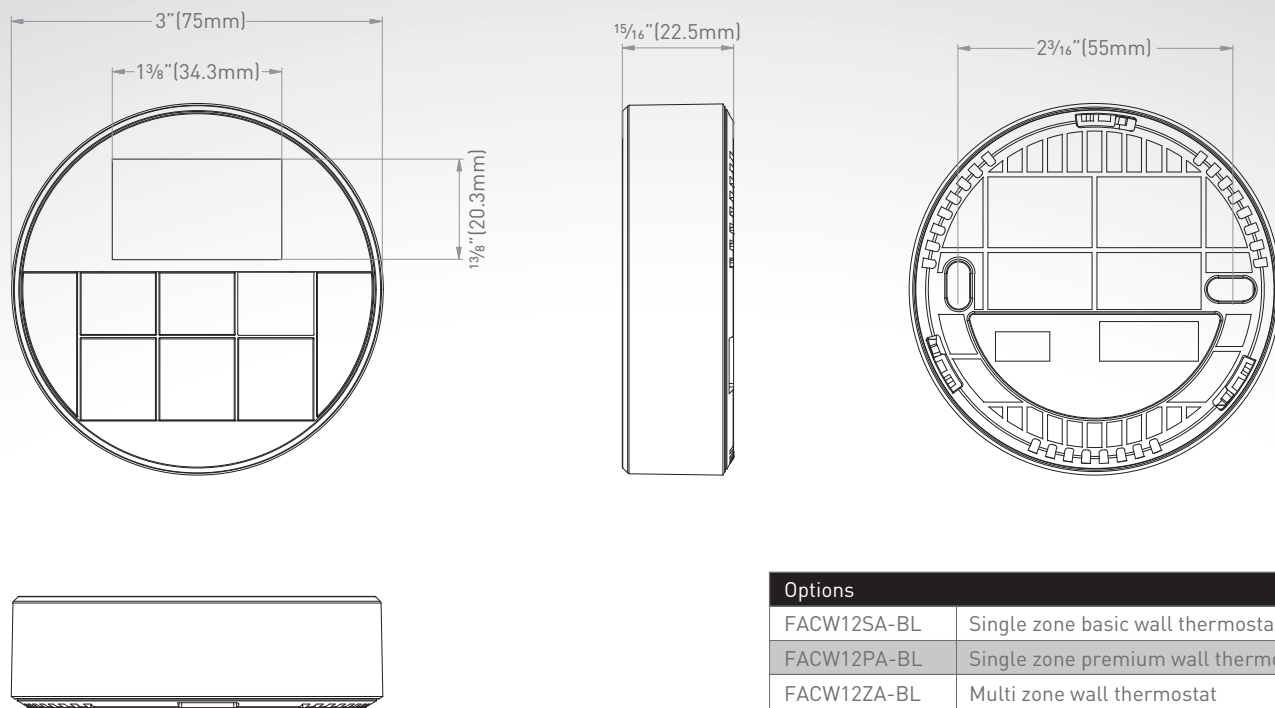

FACW12PA-BL | SINGLE ZONE PREMIUM WALL THERMOSTAT

Options	
FACW12SA-BL	Single zone basic wall thermostat
FACW12PA-BL	Single zone premium wall thermostat
FACW12ZA-BL	Multi zone wall thermostat

Specifications

Power Supply	DC 12V
Communication Port	✓
Operation Buttons	6
Temperature Range	60°F to 86°F/16°C to 30°C

Feature

3 Fan Speeds (High/Med/Low)	✓
Auto Fan Speed	✓
Memory Function	✓
Auto Reset	✓
Sleep Function	✓
LED Mood Lighting	✓

Packaging Information

Packaging Type	Master Carton Box
Quantity Per Box (pcs)	200
Individual Packaging Dimensions (W x H x D)	16 3/4" x 16 3/4" x 11 1/4" (425 x 425 x 280mm)
Individual Packaging Gross Weight (lbs/kg)	28.7 / 13
Individual Packaging Net Weight (lbs/kg)	26.5 / 12

Container Load Information

40'HQ Container Load (pcs)	224000

* Note: "✓"=Equipped