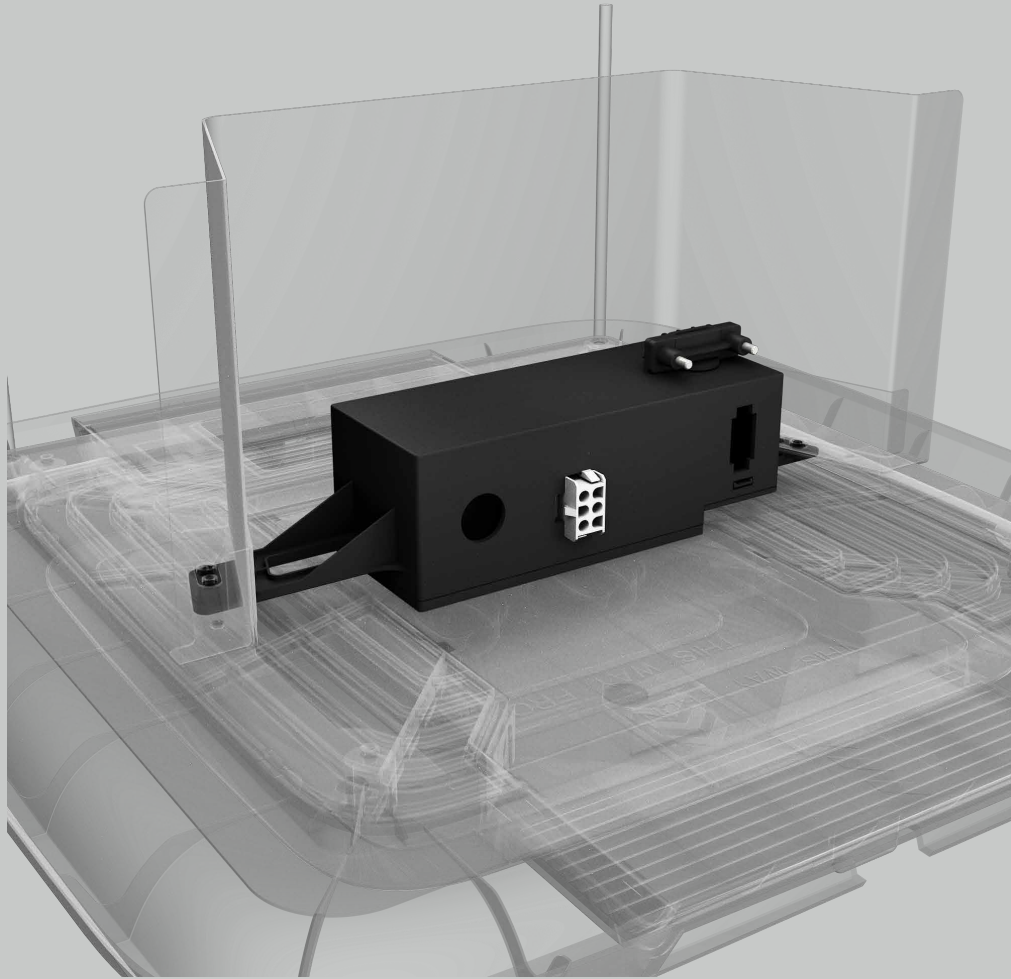

FURRION CHILL™

SINGLE ZONE CONTROLLER

FACC12SA-BL

FAN
SPEEDS

AUTO
RESTART

AUTO FAN
OPERATION

LED
LIGHTING

SLEEP
MODE

EASY
INSTALLATION

- Compatible with all size of rooftop units
- Compatible with Furrion single zone basic/premium wall thermostat
- Compressor short cycle protection
- Seven colors LED mood lighting
- Three fan speeds with auto fan
- Automatic restart after power interruption
- Comfortable temperature control in sleep time

FACC12SA-BL | SINGLE ZONE CONTROLLER

Specifications

Input Power	AC 115V and DC 12V
Frequency	60Hz
Compressor & Condenser Fan	AC 115V/20A
3 Evaporator Fan Motor Relay	AC 115V/5A
Temperature Range	60°F to 86°F/16°C to 30°C

Features

3 Fan Speeds (High/Med/Low)	✓
Auto Fan Speed	✓
Memory Function	✓
Auto Restart	✓
LED Mood Light	✓
Sleep Function	✓

Packaging Information

Packaging Type	Master Carton Box
Quantity Per Box (pcs)	1
Individual Packaging Dimensions (W x H x D)	25" x 12 7/16" x 13 3/16" (635 x 315 x 340mm)
Individual Packaging Gross Weight (lbs/kg)	33.1 / 15
Individual Packaging Net Weight (lbs/kg)	30.9 / 14