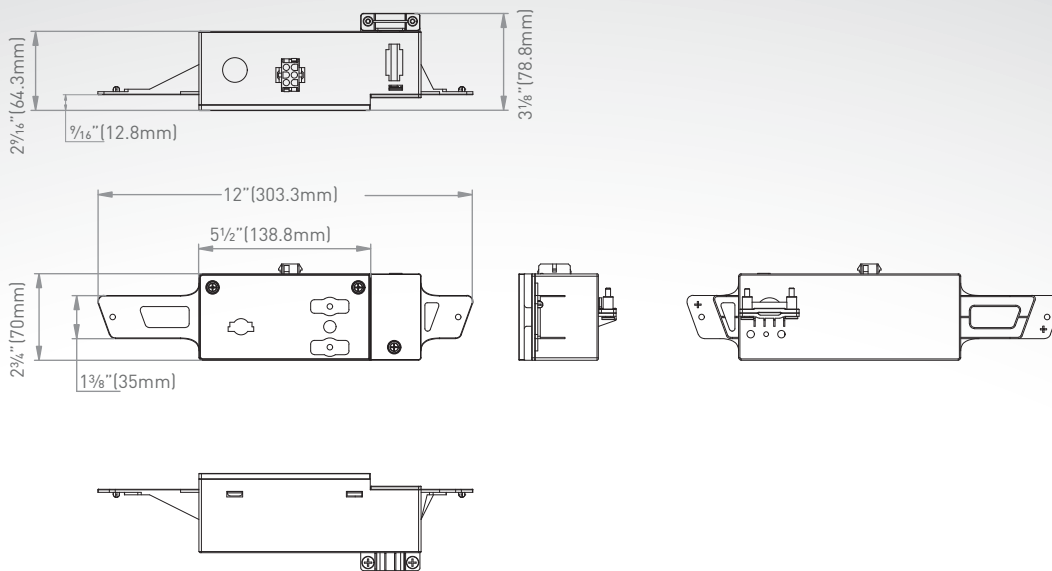

FACC12SA-BL | SINGLE ZONE CONTROLLER

Specifications

Input Power	AC 115V and DC 12V
Frequency	60Hz
Compressor & Condenser Fan	AC 115V/20A
3 Evaporator Fan Motor Relay	AC 115V/5A
Temperature Range	60°F to 86°F/16°C to 30°C

Features

3 Fan Speeds (High/Med/Low)	✓
Auto Fan Speed	✓
Memory Function	✓
Auto Restart	✓
LED Mood Light	✓
Sleep Function	✓

Packaging Information

Packaging Type	Master Carton Box
Quantity Per Box (pcs)	1
Individual Packaging Dimensions (W x H x D)	25" x 12 7/16" x 13 3/16" (635 x 315 x 340mm)
Individual Packaging Gross Weight (lbs/kg)	33.1 / 15
Individual Packaging Net Weight (lbs/kg)	30.9 / 14

Container Load Information

40'HQ Container Load (pcs)	37240

* Note: "✓"=Equipped