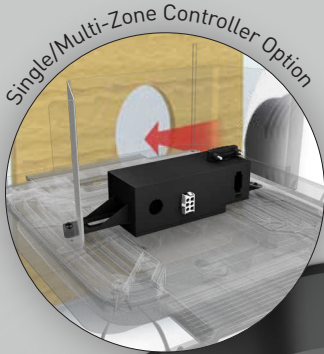

FURRION CHILL™

AIR DISTRIBUTION BOX

FACT12SA

FACT12SA-BL

FACT12SA-PS

2 WAY
AIR FLOW

3 FAN
SPEEDS

AUTO
FAN
OPERATION

SLEEP
MODE

2 PROGRAM
TIMERS

AUTO
RESTART

DETACHABLE
FILTER

EASY
INSTALLATION

CAN BE USED FOR
DUCTED / NON-DUCTED

- Single zone controller is compatible with Furrion single zone basic/premium wall thermostat
- Multi zone controller is compatible with Furrion multi zone wall thermostat

- Detachable filters for easy cleaning
- Compatible with both ducted and non-ducted RVs
- Stylish and slim design
- Available in black and white options
- Maximize air flow louver to two outlets

FACT12SA | AIR DISTRIBUTION BOX