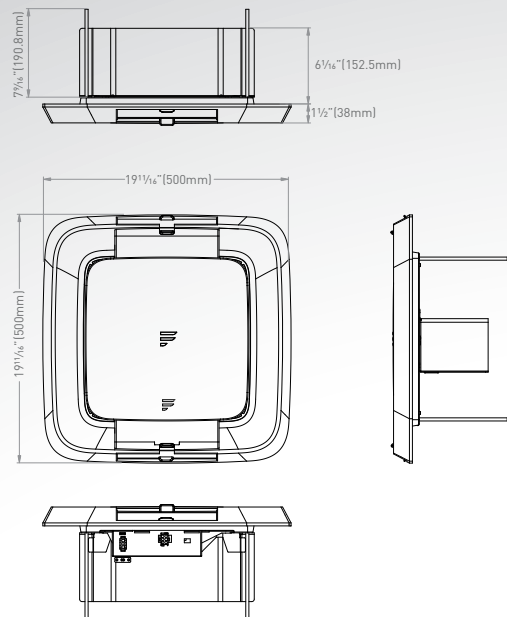

FACT12SA | AIR DISTRIBUTION BOX

Air Distribution Box