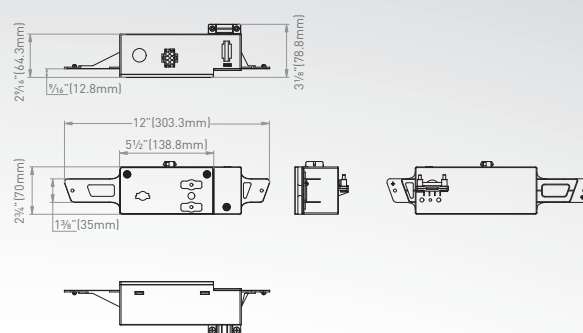

- Detachable filters for easy cleaning
- Compatible with both ducted and non-ducted RVs
- Stylish and slim design
- Available in black and white options
- Maximize air flow louver to two outlets

FACT12SA | AIR DISTRIBUTION BOX

Air Distribution Box

Single/Multi Zone Controller

Controller options	
FACC12SA-BL	Single zone controller
FACC12ZA-BL	Multi zone controller
Wall thermostat options	
FACW12SA-BL	Single zone basic wall thermostat
FACW12PA-BL	Single zone premium wall thermostat
FACW12ZA-BL	Multi zone wall thermostat