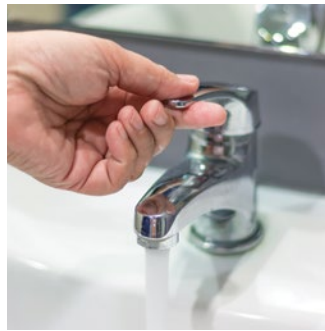

FLOË

DRAIN DOWN SYSTEMS

THE POWER OF FLOË

Compressed air has always been one of the most efficient ways to remove water from pipes. We've just made this process more convenient and accessible. Instead of paying somebody to perform this task for you, Floë makes it easy to drain your freshwater system anytime.

**Whenever, wherever, we
make your experience better.**

MEET FLOË

Convenient

Flush your water lines anywhere, anytime with Floë. This system lets campers drain their water pipes quickly, easily and conveniently

Easy installation

Floë fits right into your RV, boat or other mobile vehicle with no need to dismantle your water system for installation

User-friendly

Turn Floë on and flush each line out, one at a time. In minutes, you can have your RV winterized or prepped for your next adventure

How Floë works

First, run your water until your tank is empty. Once you've finished, turn on Floë, and open each faucet, one at a time, until every water line is drained. Repeat this process as needed to completely empty each water line