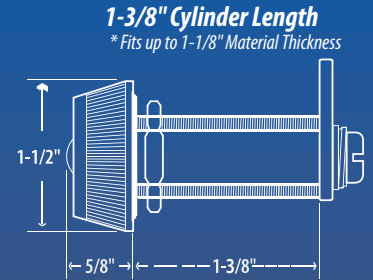

Specifications

Combi-Cam is available with 5/8", 7/8", 1-1/8" or 1-3/8" cylinder lengths.

Accessories Included with Each Lock

1-1/2" Cam with 1/4" Reversible Offset

4 Dial Specifications

Combi-Cam ULTRA

Check out the ULTRA on our web site. Available in 3 and 4 dial with master key override and code discovery!