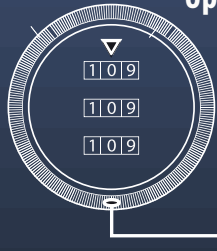

Easy Installation

- Replaces any 3/4" keyed cam lock.
- Short cam can be placed in 90° increments.
- Long cam can be placed in 45° increments.
- Cam can be set to rotate clockwise or counterclockwise.

Set Your Own Combination

The combination can be changed in seconds – without special tools or disassembly.

Up to 10,000 Combinations Possible!

Changing the combination takes a few seconds with a simple push of the change button.