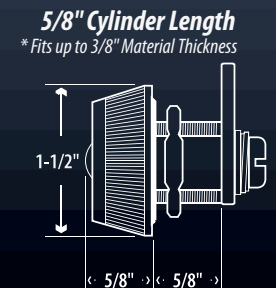

Specifications

Combi-Cam is available with 5/8", 7/8", 1-1/8" or 1-3/8" cylinder lengths.

Accessories Included with Each Lock

1-1/2" Cam with 1/4" Reversible Offset

4 Dial Specifications

Combi-Cam ULTRA

Check out the ULTRA on our web site. Available in 3 and 4 dial with master key override and code discovery!