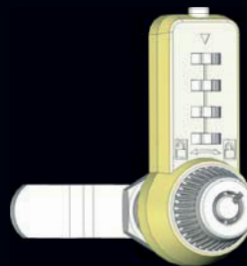

Combi-Cam™

No Need to Keep Track of Keys!

The Combi-Cam is a secure solid metal cam lock with up to 10,000 possible combinations. Best of all, unlike the competition, the combination is easy to change with no special tools or kits required.

Easily set your own combination any time!

Replaces any 3/4" keyed cam lock.

To change the combination, simply have it on the opening combination and push the reset button in while changing to the desired combination. It's that easy!

Change Button

Optional Accessories

Wide variety of cams (examples below)

Great for RV Compartments

A popular application for the Combi-Cam has been RV compartments, replacing the 751 keyway (which fits most other RV compartments!). In addition, the Combi-Cam offers keyless convenience.

Specifications

Combi-Cam is available with 5/8", 7/8", 1-1/8" or 1-3/8" cylinder lengths.

Accessories Included with Each Lock

1-1/2" Cam with 1/4" Reversible Offset

4 Dial Specifications

Combi-Cam ULTRA

Check out the ULTRA on our web site. Available in 3 and 4 dial with master key override and code discovery!