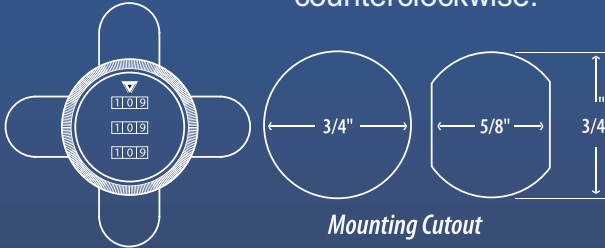

Easily set your own combination any time!

Replaces any 3/4" keyed cam lock.

To change the combination, simply have it on the opening combination and push the reset button in while changing to the desired combination. It's that easy!

Easy Installation

- Replaces any 3/4" keyed cam lock.
- Short cam can be placed in 90° increments.
- Long cam can be placed in 45° increments.
- Cam can be set to rotate clockwise or counterclockwise.

Set Your Own Combination