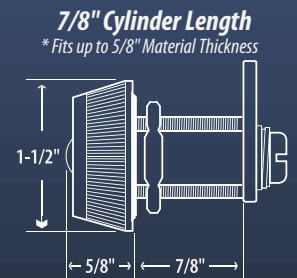

Specifications

Combi-Cam is available with 5/8", 7/8", 1-1/8" or 1-3/8" cylinder lengths.

Accessories Included with Each Lock

1-1/2" Cam with 1/4" Reversible Offset

4 Dial Specifications

Combi-Cam ULTRA

Check out the ULTRA on our web site. Available in 3 and 4 dial with master key override and code discovery!