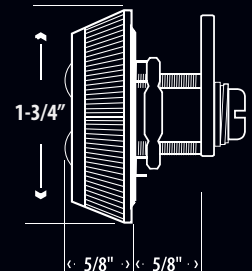

Specifications

Combi-Cam is available with 5/8", 7/8", 1-1/8" or 1-3/8" cylinder lengths.

Accessories Included with Each Lock

1-1/2" Cam with 1/4" Reversible Offset

4 Dial Specifications

Combi-Cam ULTRA

Check out the ULTRA on our web site. Available in 3 and 4 dial with master key override and code discovery!