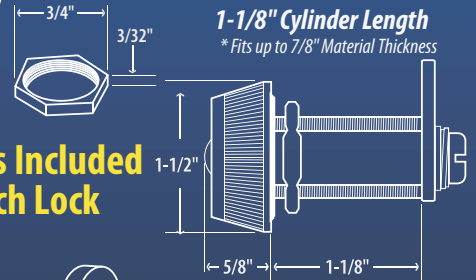

Specifications

Combi-Cam is available with 5/8", 7/8", 1-1/8" or 1-3/8" cylinder lengths.

Accessories Included with Each Lock

1-1/2" Cam with 1/4" Reversible Offset

4 Dial Specifications

Combi-Cam ULTRA

Check out the ULTRA on our web site. Available in 3 and 4 dial with master key override and code discovery!