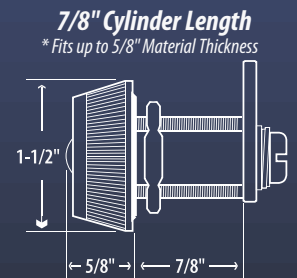

Specifications

Combi-Cam is available with 5/8", 7/8", 1-1/8" or 1-3/8" cylinder lengths.

Accessories Included with Each Lock

1-1/2" Cam with 1/4" Reversible Offset

Combi-Cam ULTRA

Check out the ULTRA on our web site. Available in 3 and 4 dial with master key override and code discovery!