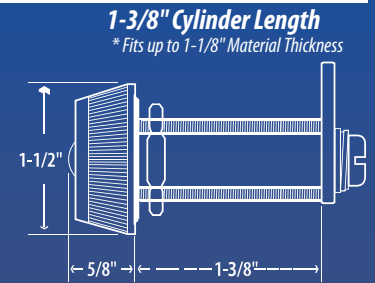

Specifications

Combi-Cam is available with 5/8", 7/8", 1-1/8" or 1-3/8" cylinder lengths.

Accessories Included with Each Lock

1-1/2" Cam with 1/4" Reversible Offset

Combi-Cam ULTRA

Check out the ULTRA on our web site. Available in 3 and 4 dial with master key override and code discovery!