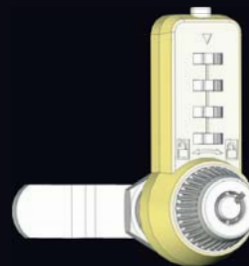

Combi-Cam™

No Need to Keep Track of Keys!

The Combi-Cam is a secure solid metal cam lock with up to 10,000 possible combinations. Best of all, unlike the competition, the combination is easy to change with no special tools or kits required.

- Replaces any 3/4" keyed cam lock.
- Short cam can be placed in 90° increments.
- Long cam can be placed in 45° increments.
- Cam can be set to rotate clockwise or counterclockwise.

Set Your Own Combination

The combination can be changed in seconds – without special tools or disassembly.

Up to 10,000 Combinations Possible!

Optional Accessories

Wide variety of cams (examples below)

Great for RV Compartments

A popular application for the Combi-Cam has been RV compartments, replacing the 751 keyway (which fits most other RV compartments!). In addition, the Combi-Cam offers keyless convenience.

Specifications

Combi-Cam is available with 5/8", 7/8", 1-1/8" or 1-3/8" cylinder lengths.

Accessories Included with Each Lock

1-1/2" Cam with 1/4" Reversible Offset

Combi-Cam ULTRA

Check out the ULTRA on our web site. Available in 3 and 4 dial with master key override and code discovery!