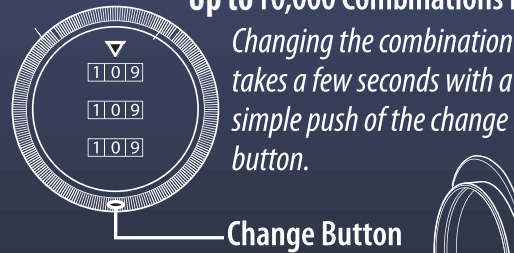

Set Your Own Combination

The combination can be changed in seconds – without special tools or disassembly.

Up to 10,000 Combinations Possible!

Optional Accessories