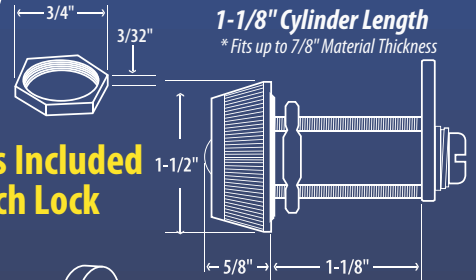

Specifications

Combi-Cam is available with 5/8", 7/8", 1-1/8" or 1-3/8" cylinder lengths.

Accessories Included with Each Lock

1-1/2" Cam with 1/4" Reversible Offset

Combi-Cam ULTRA

Check out the ULTRA on our web site. Available in 3 and 4 dial with master key override and code discovery!