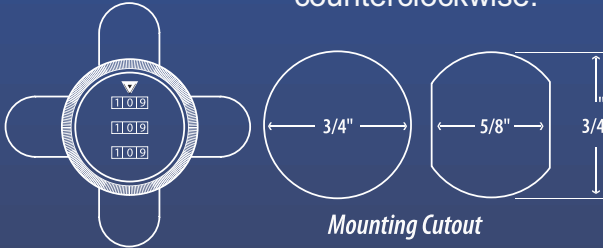

- Replaces any 3/4" keyed cam lock.
- Short cam can be placed in 90° increments.
- Long cam can be placed in 45° increments.
- Cam can be set to rotate clockwise or counterclockwise.

Set Your Own Combination