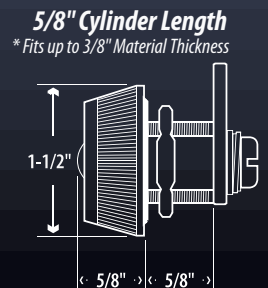

Specifications

Combi-Cam is available with 5/8", 7/8", 1-1/8" or 1-3/8" cylinder lengths.

Accessories Included with Each Lock

1-1/2" Cam with 1/4" Reversible Offset

Combi-Cam ULTRA

Check out the ULTRA on our web site. Available in 3 and 4 dial with master key override and code discovery!