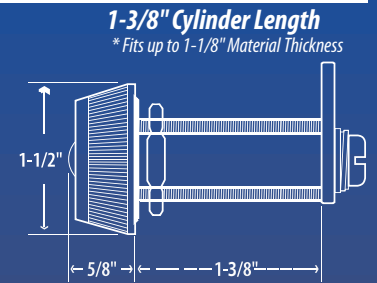

Specifications

Combi-Cam is available with 5/8", 7/8", 1-1/8" or 1-3/8" cylinder lengths.

Accessories Included with Each Lock

1-1/2" Cam with 1/4" Reversible Offset

Combi-Cam ULTRA

Check out the ULTRA on our web site. Available in 3 and 4 dial with master key override and code discovery!