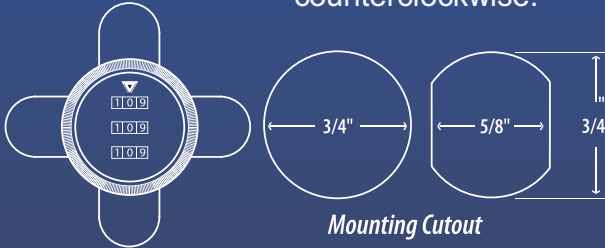

- Replaces any 3/4" keyed cam lock.
- Short cam can be placed in 90° increments.
- Long cam can be placed in 45° increments.
- Cam can be set to rotate clockwise or counterclockwise.

Set Your Own Combination