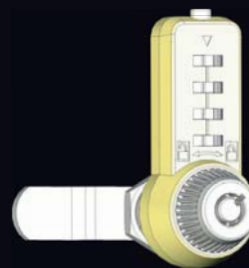

Combi-Cam™

No Need to Keep Track of Keys!

The Combi-Cam is a secure solid metal cam lock with up to 10,000 possible combinations. Best of all, unlike the competition, the combination is easy to change with no special tools or kits required.

- Replaces any 3/4" keyed cam lock.
- Short cam can be placed in 90° increments.
- Long cam can be placed in 45° increments.
- Cam can be set to rotate clockwise or counterclockwise.

Set Your Own Combination

The combination can be changed in seconds – without special tools or disassembly.

Up to 10,000 Combinations Possible!

Optional Accessories

Wide variety of cams (examples below)

Great for RV Compartments

A popular application for the Combi-Cam has been RV compartments, replacing the 751 keyway (which fits most other RV compartments!). In addition, the Combi-Cam offers keyless convenience.

Specifications

Combi-Cam is available with 5/8", 7/8", 1-1/8" or 1-3/8" cylinder lengths.

Accessories Included with Each Lock

1-1/2" Cam with 1/4" Reversible Offset

Combi-Cam ULTRA

Check out the ULTRA on our web site. Available in 3 and 4 dial with master key override and code discovery!