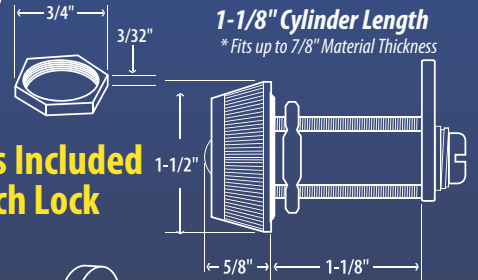

Specifications

Combi-Cam is available with 5/8", 7/8", 1-1/8" or 1-3/8" cylinder lengths.

Accessories Included with Each Lock

1-1/2" Cam with 1/4" Reversible Offset

Combi-Cam ULTRA

Check out the ULTRA on our web site. Available in 3 and 4 dial with master key override and code discovery!