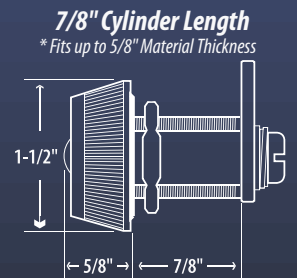

Specifications

Combi-Cam is available with 5/8", 7/8", 1-1/8" or 1-3/8" cylinder lengths.

Accessories Included with Each Lock

1-1/2" Cam with 1/4" Reversible Offset

Combi-Cam ULTRA

Check out the ULTRA on our web site. Available in 3 and 4 dial with master key override and code discovery!