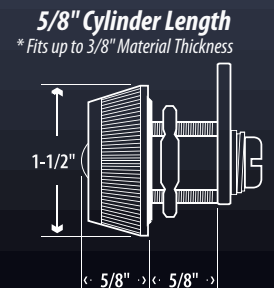

Specifications

Combi-Cam is available with 5/8", 7/8", 1-1/8" or 1-3/8" cylinder lengths.

Accessories Included with Each Lock

1-1/2" Cam with 1/4" Reversible Offset

Combi-Cam ULTRA

Check out the ULTRA on our web site. Available in 3 and 4 dial with master key override and code discovery!