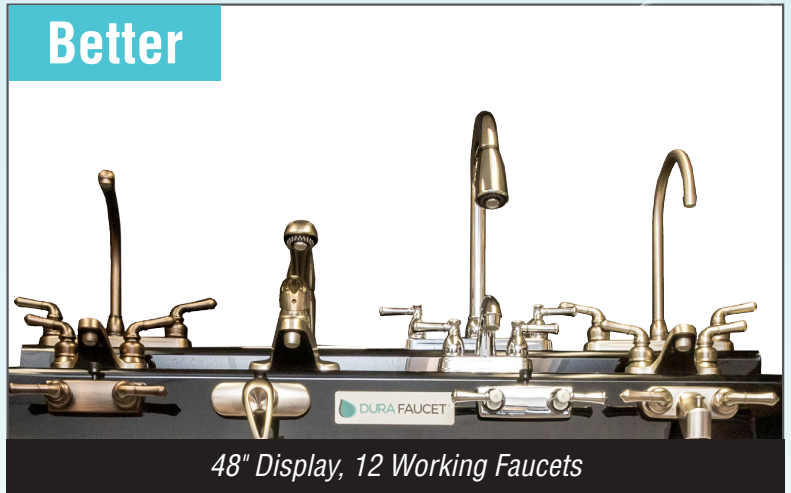

# DURA FAUCET®

BEST SELECTION OF QUALITY FAUCETS IN THE INDUSTRY

## Three professional plan-o-grams to choose from:

**Good**

*28" Display, 6 Working Faucets*

**Better**

*48" Display, 12 Working Faucets*

**Best**

\*All faucets have a limited lifetime warranty

*Two 48" Displays, 24 Working Faucets*