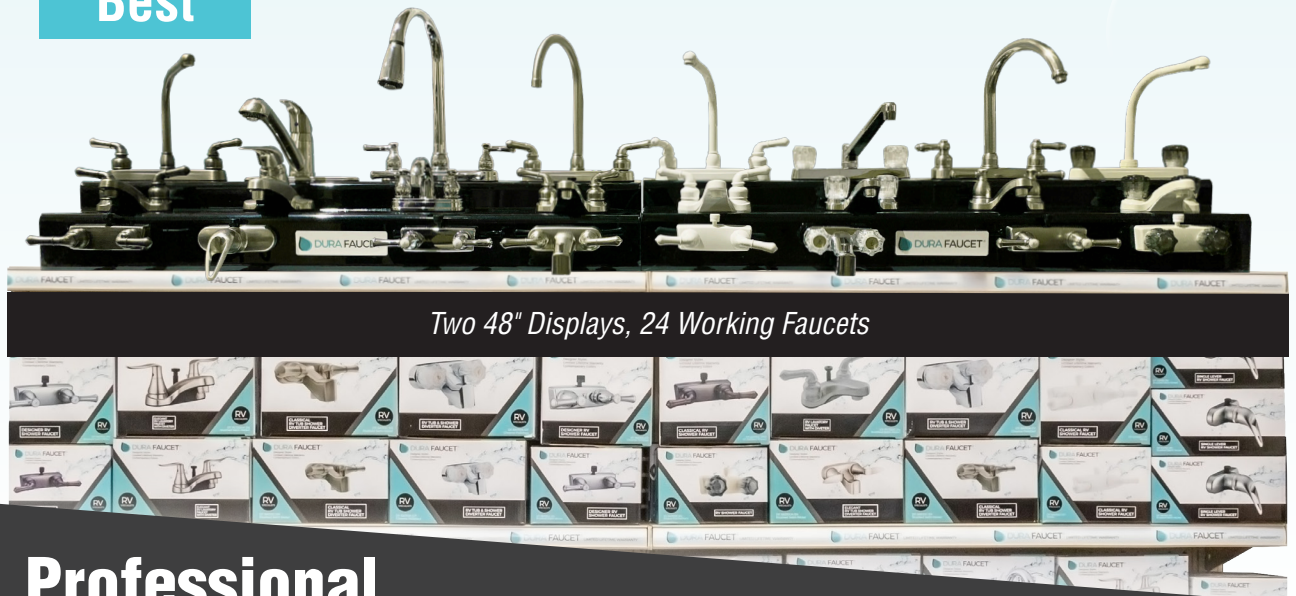

# DURA FAUCET®

BEST SELECTION OF QUALITY FAUCETS IN THE INDUSTRY

## Three professional plan-o-grams to choose from:

**Good**

*28" Display, 6 Working Faucets*

**Better**

*48" Display, 12 Working Faucets*

**Best**

\*All faucets have a limited lifetime warranty

*Two 48" Displays, 24 Working Faucets*