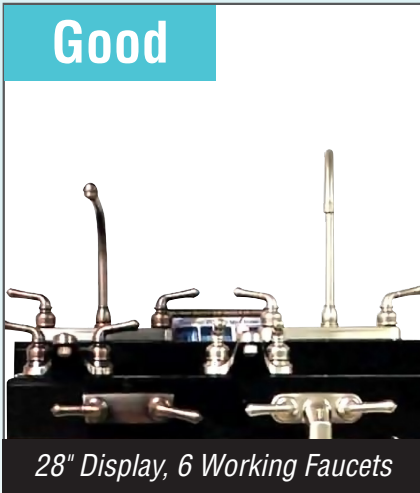

**REPLACEMENT PARTS**

- LIFETIME LIMITED WARRANTY
- THE LARGEST SELECTION OF FAUCETS IN THE INDUSTRY
- PREMIER SUPPLIER TO THE OEM

Finishes to compliment your RV

## Three professional plan-o-grams to choose from:

**Good**

*28" Display, 6 Working Faucets*

**Better**

*48" Display, 12 Working Faucets*

**Best**

\*All faucets have a limited lifetime warranty

*Two 48" Displays, 24 Working Faucets*