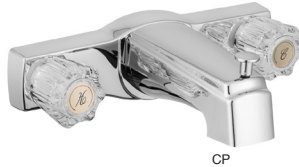

MH Tub and Shower Diverter
Tub & Shower Diverter, Crystal Acrylic Knobs
MFG# DF-SA610A-CP
Finish Chrome Polished (CP)