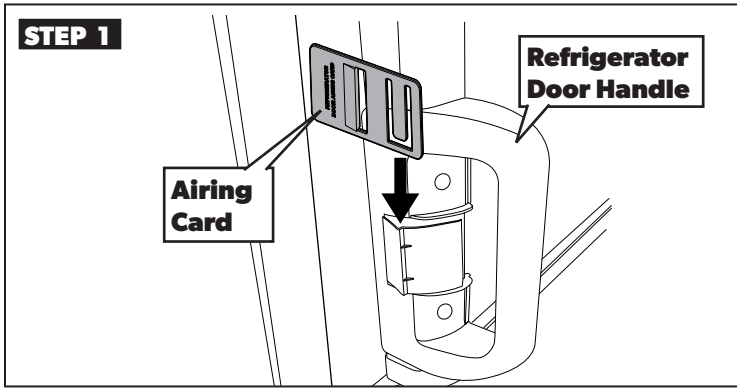

Kit PN# 3850781026

Refrigerator Models: DM26XX, DM28XX (6-8 cu ft)