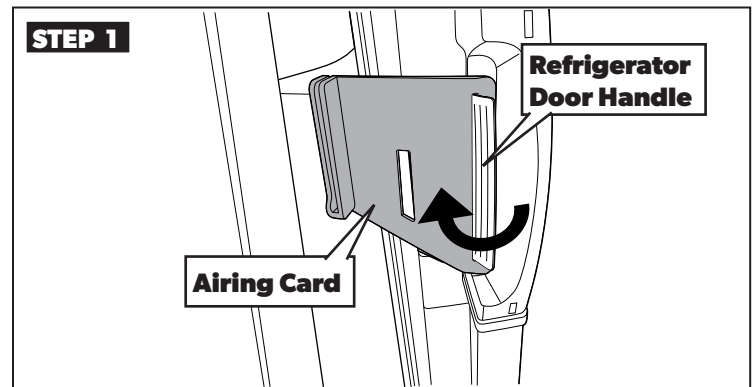

Refrigerator Airing Device Service Kit for Models DM26XX, DM28XX, RM37XX, RM39XX, & RM1350 with manual doors

Use the airing device to keep the door ajar if the refrigerator is put into storage or not used for an extended period of time.

Kit PN# 3851206023

Refrigerator Models: RM37XX, RM39XX (7-9 cu ft)

Read these instructions carefully. These instructions **MUST** stay with this product.