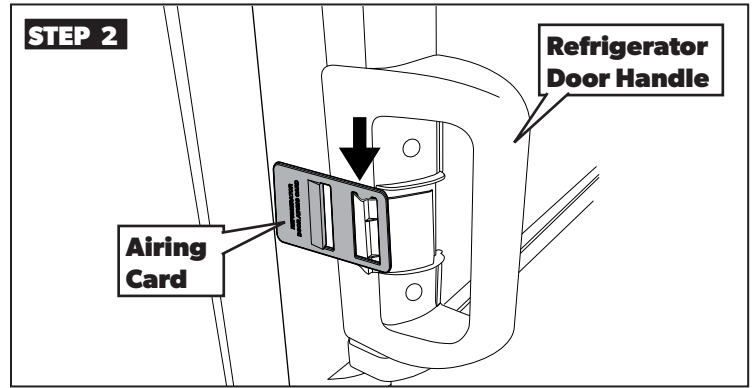

Kit PN# 3850781026

Refrigerator Models: DM26XX, DM28XX (6-8 cu ft)