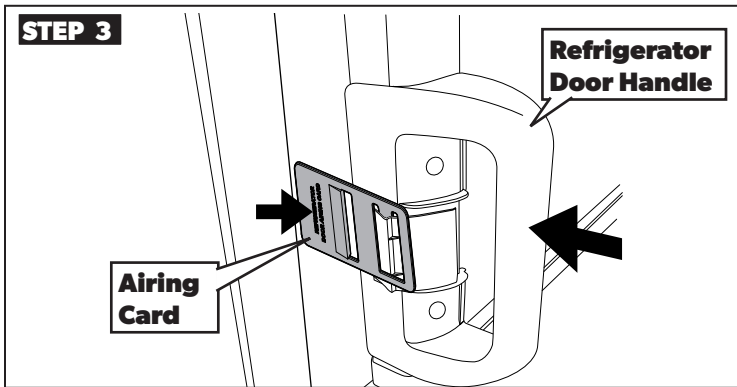

Kit PN# 3850781026

Refrigerator Models: DM26XX, DM28XX (6-8 cu ft)