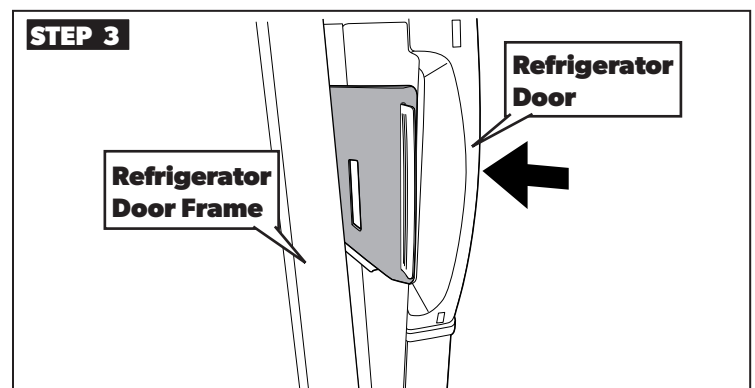

Refrigerator Airing Device Service Kit for Models DM26XX, DM28XX, RM37XX, RM39XX, & RM1350 with manual doors

Use the airing device to keep the door ajar if the refrigerator is put into storage or not used for an extended period of time.

Kit PN# 3851206023

Refrigerator Models: RM37XX, RM39XX (7-9 cu ft)

Read these instructions carefully. These instructions **MUST** stay with this product.