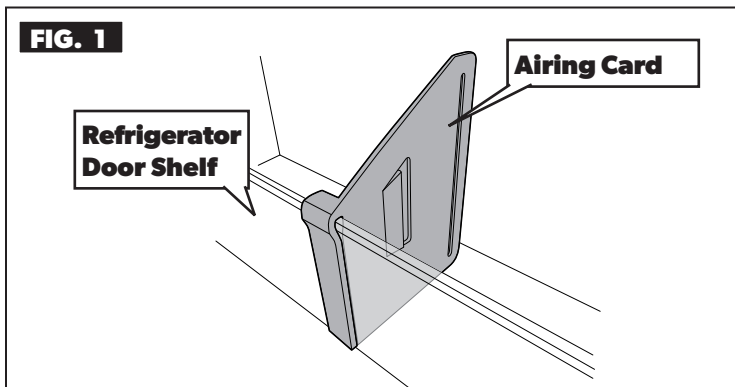

Refrigerator Airing Device Service Kit for Models DM26XX, DM28XX, RM37XX, RM39XX, & RM1350 with manual doors

Use the airing device to keep the door ajar if the refrigerator is put into storage or not used for an extended period of time.

Kit PN# 3851206023

Refrigerator Models: RM37XX, RM39XX (7-9 cu ft)

Read these instructions carefully. These instructions **MUST** stay with this product.