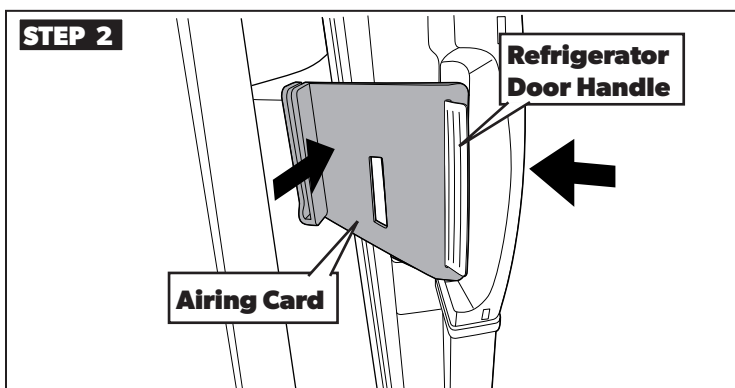

Refrigerator Airing Device Service Kit for Models DM26XX, DM28XX, RM37XX, RM39XX, & RM1350 with manual doors

Use the airing device to keep the door ajar if the refrigerator is put into storage or not used for an extended period of time.

Kit PN# 3851206023

Refrigerator Models: RM37XX, RM39XX (7-9 cu ft)

Read these instructions carefully. These instructions **MUST** stay with this product.