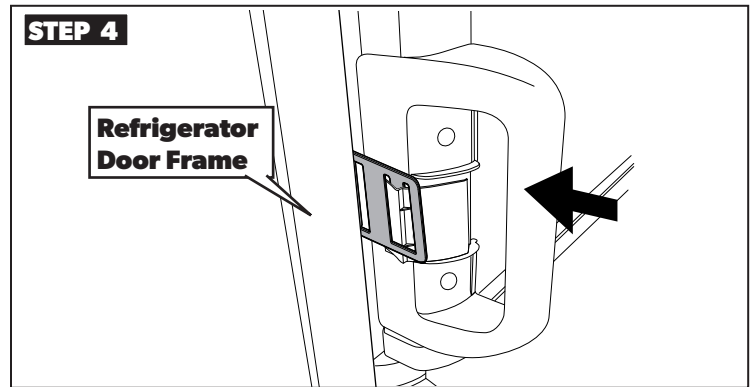

Kit PN# 3850781026

Refrigerator Models: DM26XX, DM28XX (6-8 cu ft)