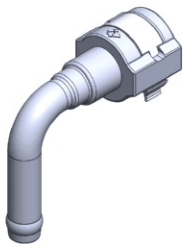

- **Part No. : 817572**
- **Product Category : Quick Connectors**
- **Product Family : Connectors**
- Application : Fuel - Liquid
- Material Type : Stainless Steel
- Color : White/Natural
- OEM Specs : SAE J2044
- Female Side : Endform Size/Std : 3/8" SAE
- Male Side : Stem Size : 3/8" (-7) PTFE Hose
- Stem/Angle Configuration : 90°
- Quick Connectors: Connection : Side-Lock (Hybrid Posi-Lock)
- OD O-ring : Yes
- Made to Order/Stock : MTO