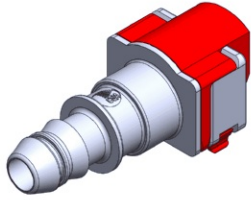

- **Part No. : 1013799**
- **Product Category : Quick Connectors**
- **Product Family : Connectors**
- Application : Fuel - Liquid
- Material Type : Plastic
- Color : Red
- Conductive : Yes
- OEM Specs : GM SAE J2044
- Female Side : Endform Size/Std : 1/2" SAE
- Male Side : Stem Size : 1/2" (Plastic Tube standard Barb)
- Stem/Angle Configuration : 180°
- Quick Connectors: Connection : Side-Lock (Short-Head Gen I Posi)
- Quick Connectors: Number of ID Rings : 2
- OD O-ring : Yes
- Quick Connectors: Redundant Latch Available : No
- Made to Order/Stock : MTO