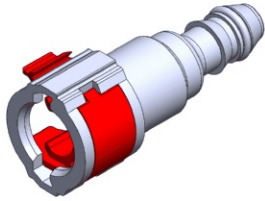

- **Part No. : 807522**
- **Product Category : Quick Connectors**
- **Product Family : Connectors**
- Application : Fuel - Liquid/Vapor
- Material Type : Plastic
- Color : Red
- Conductive : No
- OEM Specs : SAE J2044
- Female Side : Endform Size/Std : 3/8" SAE
- Male Side : Stem Size : 3/8", 10mm (Plastic Tube standard barb)
- Stem/Angle Configuration : 180°
- Quick Connectors: Connection : Side-Lock (Gen I Posi-Lock)
- Quick Connectors: Number of ID Rings : 2
- OD O-ring : Yes
- Quick Connectors: Redundant Latch Available : No
- Made to Order/Stock : MTO