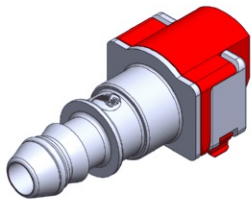

- **Part No. : 800656**
- **Product Category : Quick Connectors**
- **Product Family : Connectors**
- Application : Fuel - Liquid
- Material Type : Plastic
- Color : Red
- Conductive : Yes
- OEM Specs : GM SAE J2044
- Female Side : Endform Size/Std : 1/2" SAE
- Male Side : Stem Size : 1/2" (Plastic Tube standard Barb)
- Stem/Angle Configuration : 180°
- Quick Connectors: Connection : Side-Lock (Gen II Posi-Lock)
- Quick Connectors: Number of ID Rings : 2
- OD O-ring : Yes
- Quick Connectors: Redundant Latch Available : No
- Made to Order/Stock : MTO