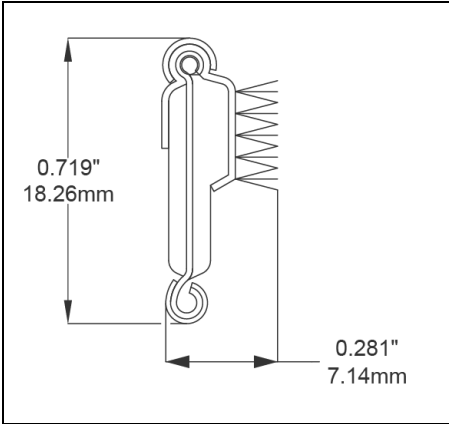

- **Part No. : 75000145**
- **Product Category : Restoration Vehicle Seal**
- **Product Family : Seals**
- Restoration Vehicle Seal: Vehicle Make : Chrysler
- Restoration Vehicle Seal: Vehicle Model : All Models
- Restoration Vehicle Seal: Body : All Open Body Styles
- Restoration Vehicle Seal: Platform : All
- Restoration Vehicle Seal: Start Year : 1957
- Restoration Vehicle Seal: End Year : 1959
- Restoration Vehicle Seal: Description : QTR WDO - Belt W/Strip - Outer
- Restoration Vehicle Seal: Section : YM30
- Same Profile As : 75000145