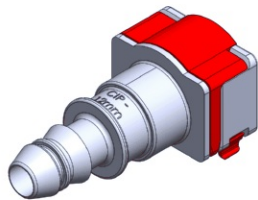

- **Part No. : 808598**
- **Product Category : Quick Connectors**
- **Product Family : Connectors**
- Application : Fuel - Vapor
- Material Type : Plastic
- Color : Red
- Conductive : Yes
- OEM Specs : FordSAE J2044
- Female Side : Endform Size/Std : 12mm SAE
- Male Side : Stem Size : 1/2", 12mm (Plastic Tube standard barb)
- Stem/Angle Configuration : 180°
- Quick Connectors: Connection : Side-Lock (Low-Profile Gen I)
- Quick Connectors: Number of ID Rings : 2
- OD O-ring : Yes
- Quick Connectors: Redundant Latch Available : No
- Made to Order/Stock : MTO