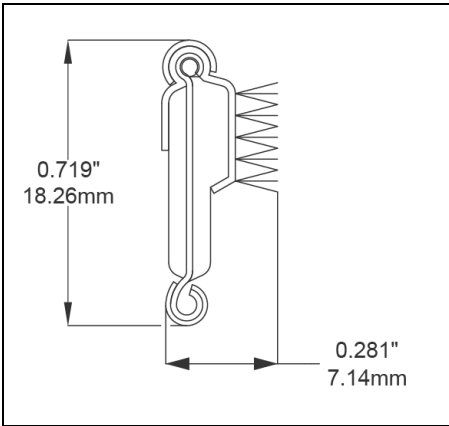

- **Part No. : 75000144**
- **Product Category : Restoration Vehicle Seal**
- **Product Family : Seals**
- Restoration Vehicle Seal: Vehicle Make : Chrysler
- Restoration Vehicle Seal: Vehicle Model : Dodge
- Restoration Vehicle Seal: Body : All Open Body Styles
- Restoration Vehicle Seal: Platform : All
- Restoration Vehicle Seal: Start Year : 1955
- Restoration Vehicle Seal: End Year : 1956
- Restoration Vehicle Seal: Description : Rear Door - Belt W/Strip - Inner
- Restoration Vehicle Seal: Section : YM30
- Same Profile As : 75000144