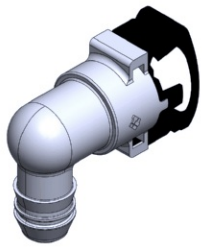

- **Part No. : 805535**
- **Product Category : Quick Connectors**
- **Product Family : Connectors**
- Application : Fuel - Vapor
- Material Type : Plastic
- Color : Black
- Conductive : No
- OEM Specs : Chrysler SAE J2044
- Female Side : Endform Size/Std : 5/8" SAE
- Male Side : Stem Size : 5/8" (Plastic Tube standard barb)
- Stem/Angle Configuration : 90°
- Quick Connectors: Connection : Single push-to-lock (GEN II - STR)
- Quick Connectors: Number of ID Rings : 1
- OD O-ring : Yes
- Quick Connectors: Redundant Latch Available : No
- Made to Order/Stock : MTO