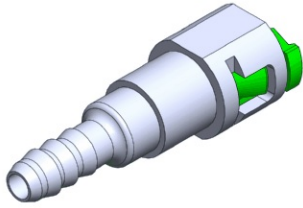

- **Part No. : 730505**
- **Product Category : Quick Connectors**
- **Product Family : Connectors**
- Application : Fuel - Liquid
- Material Type : Plastic
- Color : Green
- Conductive : No
- OEM Specs : GM SAE J2044
- Female Side : Endform Size/Std : 5/16", 8mm SAE
- Male Side : 5/16" (Plastic Tube triple barb)
- Stem/Angle Configuration : 180°
- Quick Connectors: Connection : Single push-to-lock (Series 300 Plastic)
- Quick Connectors: Number of ID Rings : 2
- OD O-ring : Yes
- Quick Connectors: Redundant Latch Available : No
- Made to Order/Stock : MTO