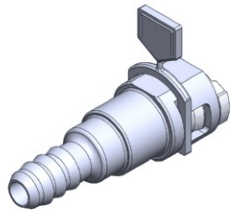

- **Part No. : 802508**
- **Product Category : Quick Connectors**
- **Product Family : Connectors**
- Application : Fuel - Liquid
- Material Type : Plastic
- Color : White/Natural
- Conductive : Yes
- OEM Specs : GM SAE J2044
- Female Side : Endform Size/Std : 3/8" SAE
- Male Side : Stem Size : 3/8" (Plastic Tube triple barb)
- Stem/Angle Configuration : 180°
- Quick Connectors: Connection : Single push-to-lock (Series 300 Plastic)
- Quick Connectors: Number of ID Rings : 2
- OD O-ring : Yes
- Quick Connectors: Redundant Latch Available : No
- Made to Order/Stock : MTO