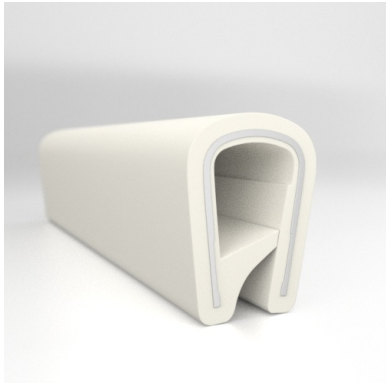

- **Part No. : 75000337**
- **Product Category : QuickEdge Trim**
- **Product Family : Seals**
- Ship from Location : Spring Lake, MI
- Standard Pack Quantity : 1 x 200' rolls
- Standard Carton Size : 17 x 16 x 9
- Made to Order/Stock : Stock
- Profile/Section : T10
- Material Type : PVC with steel core
- Edge Trim Material : PVC
- Color : White
- Length : 200'
- Width : 0.390"
- Leg Height : 0.518"
- Flange Grip Range : 0.060" to 0.170"
- QuickEdge Trim: Core Material : Steel
- QuickEdge Trim: Texture : Softone
- Same Profile As : 75000336, 75000337, 75000338, 75001585, 75001623, 75001844