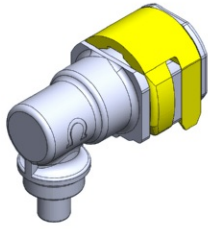

- **Part No. : 801666**
- **Product Category : Quick Connectors**
- **Product Family : Connectors**
- Application : Fuel - Liquid
- Material Type : Plastic
- Color : Yellow
- Conductive : Yes
- OEM Specs : GM SAE J2044
- Female Side : Endform Size/Std : 5/16", 8mm SAE
- Male Side : Stem Size : 8mm (Plastic Tube spin-weld)
- Stem/Angle Configuration : 90°
- Quick Connectors: Connection : Side-Lock (Gen II Posi-Lock)
- Quick Connectors: Number of ID Rings : 2
- OD O-ring : Yes
- Quick Connectors: Redundant Latch Available : No
- Made to Order/Stock : MTO