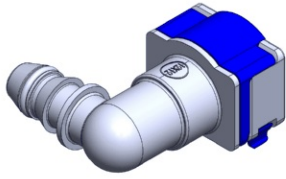

- **Part No. : 1025506**
- **Product Category : Quick Connectors**
- **Product Family : Connectors**
- Application : Fuel - Liquid
- Material Type : Plastic
- Color : Blue
- Conductive : Yes
- OEM Specs : GM SAE J2044
- Female Side : Endform Size/Std : 12mm SAE
- Male Side : Stem Size : 12mm (Plastic Tube standard Barb)
- Stem/Angle Configuration : 90°
- Quick Connectors: Connection : Side-Lock (Short-Head Gen I Posi)
- Quick Connectors: Number of ID Rings : 2
- OD O-ring : Yes
- Quick Connectors: Redundant Latch Available : No
- Made to Order/Stock : MTO