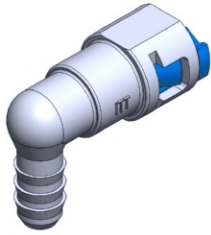

- **Part No. : 880526**
- **Product Category : Quick Connectors**
- **Product Family : Connectors**
- Application : Fuel - Liquid
- Material Type : Plastic
- Color : Blue
- Conductive : Yes
- OEM Specs : CAN USE FOR Ford GM CHRYSLERSAE J2044
- Female Side : Endform Size/Std : 3/8" SAE
- Male Side : Stem Size : 3/8" (Plastic Tube triple barb)
- Stem/Angle Configuration : 90°
- Quick Connectors: Connection : Single push-to-lock (Series 300 Plastic)
- Quick Connectors: Number of ID Rings : 2
- OD O-ring : Yes
- Quick Connectors: Redundant Latch Available : No
- Made to Order/Stock : MTO