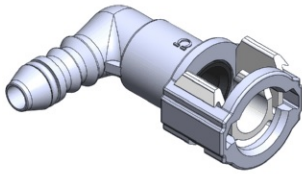

- **Part No. : 1014018**
- **Product Category : Quick Connectors**
- **Product Family : Connectors**
- Application : Fuel - Liquid
- Material Type : Plastic
- Color : White/Natural
- Conductive : Yes
- OEM Specs : GM SAE J2044
- Female Side : Endform Size/Std : 5/16", 8mm SAE
- Male Side : Stem Size : 5/16" (Plastic Tube standard Barb)
- Stem/Angle Configuration : 90°
- Quick Connectors: Connection : Side-Lock (Gen I Posi-Lock)
- Quick Connectors: Number of ID Rings : 2
- OD O-ring : Yes
- Quick Connectors: Redundant Latch Available : No
- Made to Order/Stock : MTO