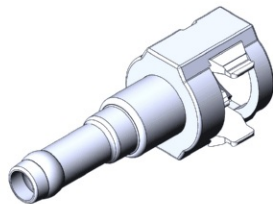

- **Part No. : 807570**
- **Product Category : Quick Connectors**
- **Product Family : Connectors**
- Application : Fuel - Liquid
- Material Type : Stainless Steel
- Color : White/Natural
- Conductive : Yes
- OEM Specs : FordSAE J2044
- Female Side : Endform Size/Std : 5/16", 8mm SAE
- Male Side : Stem Size : 5/16" (-6) PTFE Hose
- Stem/Angle Configuration : 180°
- Quick Connectors: Connection : Side-Lock (Hybrid Posi-Lock)
- Quick Connectors: Number of ID Rings : 2
- OD O-ring : Yes
- Quick Connectors: Redundant Latch Available : No
- Made to Order/Stock : MTO