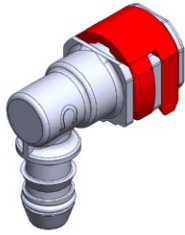

- **Part No. : 1043410**
- **Product Category : Quick Connectors**
- **Product Family : Connectors**
- Application : Fuel - Liquid
- Material Type : Plastic
- Color : Red
- Conductive : Yes
- OEM Specs : SAE J2044
- Female Side : Endform Size/Std : 5/16", 8mm SAE
- Male Side : Stem Size : 3/8", 10mm (Plastic Tube standard barb)
- Stem/Angle Configuration : 90°
- Quick Connectors: Connection : Side-Lock (Gen II Posi-Lock)
- Quick Connectors: Number of ID Rings : 2
- OD O-ring : Yes
- Quick Connectors: Redundant Latch Available : No
- Made to Order/Stock : MTO