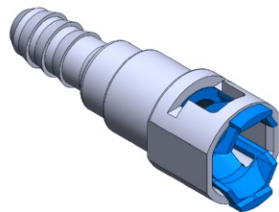

- **Part No. : 820506**
- **Product Category : Quick Connectors**
- **Product Family : Connectors**
- Application : Fuel - Liquid
- Material Type : Plastic
- Color : Blue
- Conductive : Yes
- OEM Specs : CAN USE FOR Ford GM CHRYSLERSAE J2044
- Female Side : Endform Size/Std : 3/8" SAE
- Male Side : Stem Size : 3/8" (Plastic Tube triple barb)
- Stem/Angle Configuration : 180°
- Quick Connectors: Connection : Single push-to-lock (Series 300 Plastic)
- Quick Connectors: Number of ID Rings : 2
- OD O-ring : Yes
- Quick Connectors: Redundant Latch Available : No
- Made to Order/Stock : MTO