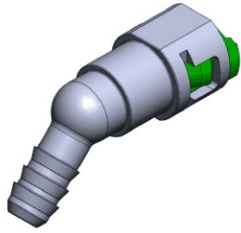

- **Part No. : 805520**
- **Product Category : Quick Connectors**
- **Product Family : Connectors**
- Application : Fuel - Liquid
- Material Type : Plastic
- Color : Green
- Conductive : Yes
- OEM Specs : GM SAE J2044
- Female Side : Endform Size/Std : 3/8" SAE
- Male Side : Stem Size : 3/8" (Plastic Tube triple barb)
- Stem/Angle Configuration : 45°
- Quick Connectors: Connection : Single push-to-lock (Series 300 Plastic)
- Quick Connectors: Number of ID Rings : 2
- OD O-ring : Yes
- Quick Connectors: Redundant Latch Available : Yes
- Made to Order/Stock : MTO