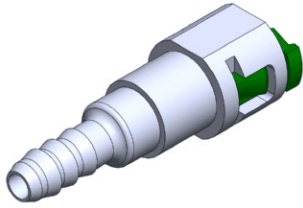

- **Part No. : 872510**
- **Product Category : Quick Connectors**
- **Product Family : Connectors**
- Application : Fuel - Liquid
- Material Type : Plastic
- Color : Green
- Conductive : Yes
- OEM Specs : GM SAE J2044
- Female Side : Endform Size/Std : 5/16", 8mm SAE
- Male Side : Stem Size : 5/16" (Plastic Tube triple barb)
- Stem/Angle Configuration : 180°
- Quick Connectors: Connection : Single push-to-lock (Series 300 Plastic)
- Quick Connectors: Number of ID Rings : 2
- OD O-ring : Yes
- Quick Connectors: Redundant Latch Available : No
- Made to Order/Stock : MTO