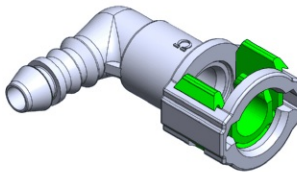

- **Part No. : 774552**
- **Product Category : Quick Connectors**
- **Product Family : Connectors**
- Application : Fuel - Liquid
- Material Type : Plastic
- Color : Green
- Conductive : No
- OEM Specs : FordSAE J2044
- Female Side : Endform Size/Std : 5/16", 8mm SAE
- Male Side : 5/16" (Plastic Tube triple barb)
- Stem/Angle Configuration : 90°
- Quick Connectors: Connection : Side-Lock (Gen I Posi-Lock)
- Quick Connectors: Number of ID Rings : 2
- OD O-ring : Yes
- Quick Connectors: Redundant Latch Available : No
- Made to Order/Stock : MTO