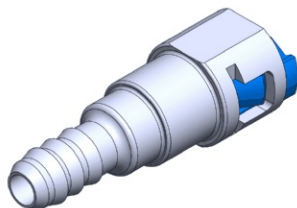

- **Part No. : 742508**
- **Product Category : Quick Connectors**
- **Product Family : Connectors**
- Application : Fuel - Liquid
- Material Type : Plastic
- Color : Blue
- Conductive : Yes
- OEM Specs : GM SAE J2044
- Female Side : Endform Size/Std : 3/8" SAE
- Male Side : 3/8" (Plastic Tube triple barb)
- Stem/Angle Configuration : 180°
- Quick Connectors: Connection : Single push-to-lock (Series 300 Plastic)
- Quick Connectors: Number of ID Rings : 2
- OD O-ring : Yes
- Quick Connectors: Redundant Latch Available : No
- Made to Order/Stock : MTO