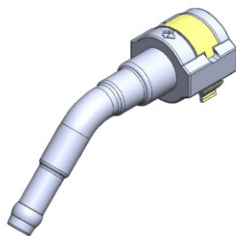

- **Part No. : 801604**
- **Product Category : Quick Connectors**
- **Product Family : Connectors**
- Application : Fuel - Liquid
- Material Type : Stainless Steel
- Color : White/Natural
- Conductive : Yes
- OEM Specs : FordSAE J2044
- Female Side : Endform Size/Std : 3/8" SAE
- Male Side : Stem Size : 5/16" (-6) PTFE Hose
- Stem/Angle Configuration : 45°
- Quick Connectors: Connection : Side-Lock (Hybrid Posi-Lock)
- Quick Connectors: Number of ID Rings : 2
- OD O-ring : Yes
- Quick Connectors: Redundant Latch Available : No
- Made to Order/Stock : MTO