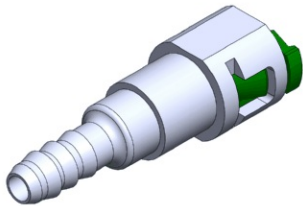

- **Part No. : 803538**
- **Product Category : Quick Connectors**
- **Product Family : Connectors**
- Application : Fuel - Liquid
- Material Type : Plastic
- Color : Green
- Conductive : No
- OEM Specs : GM SAE J2044
- Female Side : Endform Size/Std : 5/16", 8mm SAE
- Male Side : 5/16" (Plastic Tube triple barb)
- Stem/Angle Configuration : 180°
- Quick Connectors: Connection : Single push-to-lock (Series 300 Plastic)
- Quick Connectors: Number of ID Rings : 2
- OD O-ring : Yes
- Quick Connectors: Redundant Latch Available : No
- Made to Order/Stock : MTO