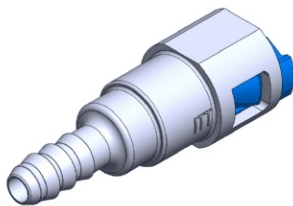

- **Part No. : 852520**
- **Product Category : Quick Connectors**
- **Product Family : Connectors**
- Application : Fuel - Liquid
- Material Type : Plastic
- Color : Blue
- Conductive : Yes
- OEM Specs : GM SAE J2044
- Female Side : Endform Size/Std : 3/8" SAE
- Male Side : Stem Size : 5/16" (Plastic Tube triple barb)
- Stem/Angle Configuration : 180°
- Quick Connectors: Connection : Single push-to-lock (Series 300 Plastic)
- Quick Connectors: Number of ID Rings : 2
- OD O-ring : Yes
- Quick Connectors: Redundant Latch Available : No
- Made to Order/Stock : MTO