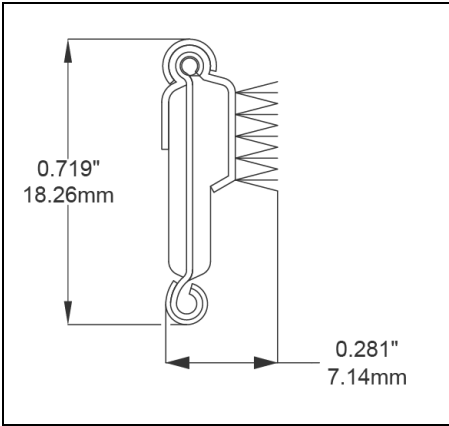

- **Part No. : 75000144**
- **Product Category : Restoration Vehicle Seal**
- **Product Family : Seals**
- Restoration Vehicle Seal: Vehicle Make : Chrysler
- Restoration Vehicle Seal: Vehicle Model : Plymouth
- Restoration Vehicle Seal: Body : 4 Door Hardtop
- Restoration Vehicle Seal: Platform : All
- Restoration Vehicle Seal: Start Year : 1953
- Restoration Vehicle Seal: End Year : 1954
- Restoration Vehicle Seal: Description : Rear Door - Belt W/Strip - Outer
- Restoration Vehicle Seal: Section : YM30
- Same Profile As : 75000144