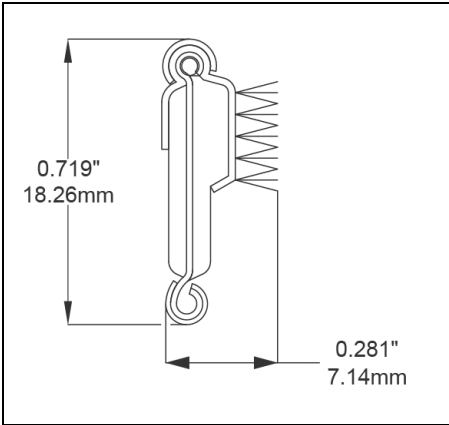

- **Part No. : 75000145**
- **Product Category : Restoration Vehicle Seal**
- **Product Family : Seals**
- Restoration Vehicle Seal: Vehicle Make : Chrysler
- Restoration Vehicle Seal: Vehicle Model : Plymouth
- Restoration Vehicle Seal: Body : 4 Door Hardtop
- Restoration Vehicle Seal: Platform : All
- Restoration Vehicle Seal: Start Year : 1953
- Restoration Vehicle Seal: End Year : 1954
- Restoration Vehicle Seal: Description : Rear Door - Belt W/Strip - Outer
- Restoration Vehicle Seal: Section : YM30
- Same Profile As : 75000145