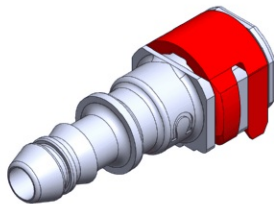

- **Part No. : 1043408**
- **Product Category : Quick Connectors**
- **Product Family : Connectors**
- Application : Fuel - Liquid
- Material Type : Plastic
- Color : Red
- Conductive : Yes
- OEM Specs : SAE J2044
- Female Side : Endform Size/Std : 5/16", 8mm SAE
- Male Side : 3/8", 10mm (Plastic Tube standard barb)
- Stem/Angle Configuration : 180°
- Quick Connectors: Connection : Side-Lock (Gen II Posi-Lock)
- Quick Connectors: Number of ID Rings : 2
- OD O-ring : Yes
- Quick Connectors: Redundant Latch Available : No
- Made to Order/Stock : MTO