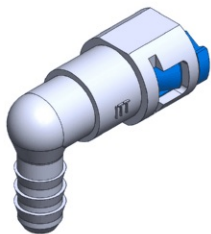

- **Part No. : 872509**
- **Product Category : Quick Connectors**
- **Product Family : Connectors**
- Application : Fuel - Liquid
- Material Type : Plastic
- Color : Blue
- Conductive : Yes
- OEM Specs : CAN USE FOR Ford GM CHRYSLERSAE J2044
- Female Side : Endform Size/Std : 3/8" SAE
- Male Side : Stem Size : 3/8" (Plastic Tube triple barb)
- Stem/Angle Configuration : 90°
- Quick Connectors: Connection : Single push-to-lock (Series 300 Plastic)
- Quick Connectors: Number of ID Rings : 2
- OD O-ring : Yes
- Quick Connectors: Redundant Latch Available : No
- Made to Order/Stock : MTO