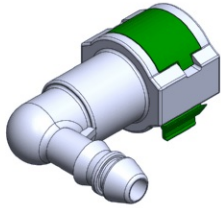

- **Part No. : 808532**
- **Product Category : Quick Connectors**
- **Product Family : Connectors**
- Application : Fuel - Vapor
- Material Type : Plastic
- Color : Green
- Conductive : No
- OEM Specs : FordSAE J2044
- Female Side : Endform Size/Std : 5/16", 8mm SAE
- Male Side : Stem Size : 5/16", 8mm (Plastic Tube standard barb)
- Stem/Angle Configuration : 90°
- Quick Connectors: Connection : Side-Lock (Gen I Posi-Lock)
- Quick Connectors: Number of ID Rings : 2
- OD O-ring : Yes
- Quick Connectors: Redundant Latch Available : No
- Made to Order/Stock : MTO