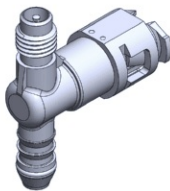

- **Part No. : 804577**
- **Product Category : Quick Connectors**
- **Product Family : Connectors**
- Application : Fuel - Liquid
- Material Type : Plastic
- Color : White/Natural
- Conductive : Yes
- OEM Specs : GM SAE J2044
- Female Side : Endform Size/Std : 3/8" SAE
- Male Side : Stem Size : 3/8" (Plastic Tube triple barb)
- Stem/Angle Configuration : 90°
- Quick Connectors: Connection : Single push-to-lock (Series 300 Plastic)
- Quick Connectors: Number of ID Rings : 2
- OD O-ring : Yes
- Quick Connectors: Redundant Latch Available : No
- Made to Order/Stock : MTO