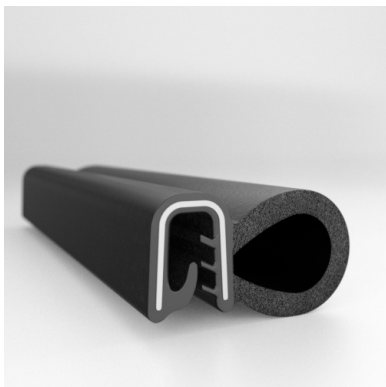

- **Part No. : 75001363**
- **Product Category : Push-on Trim**
- **Product Family : Seals**
- Ship from Location : Spring Lake, MI
- Standard Pack Quantity : 10 x 25' rolls
- Standard Carton Size : 19 x 19 x 12
- Made to Order/Stock : Stock
- Profile/Section : RS131F
- Bulb Material Type : EPDM Sponge
- Edge Trim Material : Rubber
- Color : Black
- Length : 25'
- Leg Height : 0.560"
- Bulb Size : 0.790"
- Bulb Position : Side
- Flange Grip Range : 0.065" to 0.095"
- Same Profile As : 75002029, 75001363, 75000720