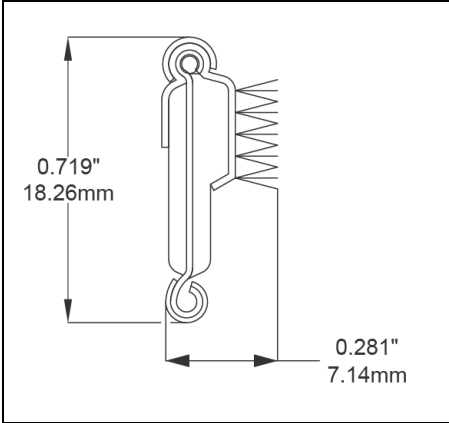

- **Part No. : 75000144**
- **Product Category : Restoration Vehicle Seal**
- **Product Family : Seals**
- Restoration Vehicle Seal: Vehicle Make : Chrysler
- Restoration Vehicle Seal: Vehicle Model : All Models
- Restoration Vehicle Seal: Body : 4 Door Sedan
- Restoration Vehicle Seal: Platform : 3-H
- Restoration Vehicle Seal: Start Year : 1953
- Restoration Vehicle Seal: End Year : 1963
- Restoration Vehicle Seal: Description : Front Door - Belt W/Strip - Inner
- Restoration Vehicle Seal: Section : YM30
- Same Profile As : 75000144