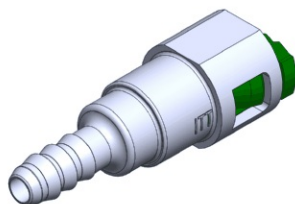

- **Part No. : 812520**
- **Product Category : Quick Connectors**
- **Product Family : Connectors**
- Application : Fuel - Liquid
- Material Type : Plastic
- Color : Green
- Conductive : Yes
- OEM Specs : GM SAE J2044
- Female Side : Endform Size/Std : 3/8" SAE
- Male Side : Stem Size : 5/16" (Plastic Tube triple barb)
- Stem/Angle Configuration : 180°
- Quick Connectors: Connection : Single push-to-lock (Series 300 Plastic)
- Quick Connectors: Number of ID Rings : 2
- OD O-ring : Yes
- Quick Connectors: Redundant Latch Available : No
- Made to Order/Stock : MTO