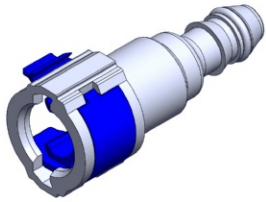

- **Part No. : 825522**
- **Product Category : Quick Connectors**
- **Product Family : Connectors**
- Application : Fuel - Liquid
- Material Type : Plastic
- Color : Blue
- OEM Specs : SAE J2044
- Female Side : Endform Size/Std : 3/8" SAE
- Male Side : Stem Size : 3/8", 10mm (Plastic Tube standard barb)
- Stem/Angle Configuration : 180°
- Quick Connectors: Connection : Side-Lock (Gen I Posi-Lock)
- Quick Connectors: Number of ID Rings : 2
- OD O-ring : Yes
- Quick Connectors: Redundant Latch Available : No
- Made to Order/Stock : MTO