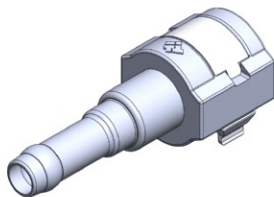

- **Part No. : 837570**
- **Product Category : Quick Connectors**
- **Product Family : Connectors**
- Application : Fuel - Liquid
- Material Type : Stainless Steel
- Color : Black
- OEM Specs : SAE J2044
- Female Side : Endform Size/Std : 5/16", 8mm SAE
- Male Side : Stem Size : 5/16" (-6) PTFE Hose
- Stem/Angle Configuration : 180°
- Quick Connectors: Connection : Side-Lock (Hybrid Posi-Lock)
- OD O-ring : Yes
- Made to Order/Stock : MTO