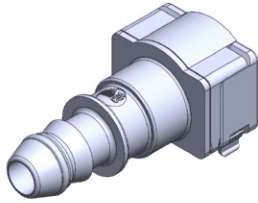

- **Part No. : 801630**
- **Product Category : Quick Connectors**
- **Product Family : Connectors**
- Application : Fuel - Vapor
- Material Type : Plastic
- Color : White/Natural
- Conductive : No
- OEM Specs : FordSAE J2044
- Female Side : Endform Size/Std : 12mm SAE
- Male Side : Stem Size : 1/2", 12mm (Plastic Tube standard barb)
- Stem/Angle Configuration : 180°
- Quick Connectors: Connection : Side-Lock (Short-Head Gen I Posi)
- Quick Connectors: Number of ID Rings : 2
- OD O-ring : Yes
- Quick Connectors: Redundant Latch Available : No
- Made to Order/Stock : MTO