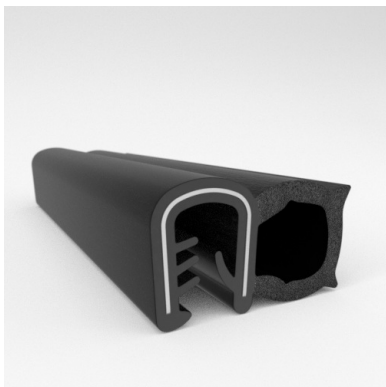

- **Part No. : 75002513**
- **Product Category : Push-on Trim**
- **Product Family : Seals**
- Ship from Location : Cirie, Italy
- Standard Pack Quantity : 600m or 50 m
- Standard Carton Size : (100 cm x 120 cm x 110 cm) or (75 cm x 75 cm x 15 cm)
- Made to Order/Stock : Order - 6-week lead time
- Profile/Section : 8527-00M001
- Bulb Material Type : EPDM Sponge
- Edge Trim Material : N/A
- Color : Black
- Length : 50 m
- Leg Height : 11.5 mm
- Bulb Size : 15.9/19 mm
- Bulb Position : Side
- Flange Grip Range : 1-2 mm
- Gripper Material Type : Dense EPDM