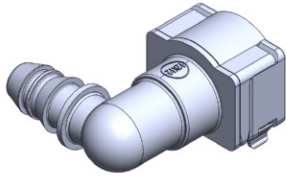

- **Part No. : 819501**
- **Product Category : Quick Connectors**
- **Product Family : Connectors**
- Application : Fuel - Vapor
- Material Type : Plastic
- Color : White/Natural
- Conductive : No
- OEM Specs : FordSAE J2044
- Female Side : Endform Size/Std : 12mm SAE
- Male Side : Stem Size : 1/2", 12mm (Plastic Tube standard barb)
- Stem/Angle Configuration : 90°
- Quick Connectors: Connection : Side-Lock (Short-Head Gen I Posi)
- Quick Connectors: Number of ID Rings : 2
- OD O-ring : Yes
- Quick Connectors: Redundant Latch Available : No
- Made to Order/Stock : MTO