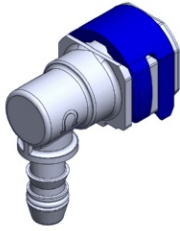

- **Part No. : 811662**
- **Product Category : Quick Connectors**
- **Product Family : Connectors**
- Application : Fuel - Liquid
- Material Type : Plastic
- Color : Blue
- Conductive : Yes
- OEM Specs : GM SAE J2044
- Female Side : Endform Size/Std : 3/8" SAE
- Male Side : Stem Size : 5/16", 8mm (Plastic Tube standard barb)
- Stem/Angle Configuration : 90°
- Quick Connectors: Connection : Side-Lock (Gen II Posi-Lock)
- Quick Connectors: Number of ID Rings : 2
- OD O-ring : Yes
- Quick Connectors: Redundant Latch Available : No
- Made to Order/Stock : MTO