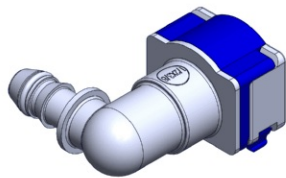

- **Part No. : 1038398**
- **Product Category : Quick Connectors**
- **Product Family : Connectors**
- Application : Fuel - Liquid
- Material Type : Plastic
- Color : Blue
- Conductive : Yes
- OEM Specs : SAE J2044
- Female Side : Endform Size/Std : 1/2" SAE
- Male Side : 3/8", 10mm (Plastic Tube standard barb)
- Stem/Angle Configuration : 90°
- Quick Connectors: Connection : Side-Lock (Short-Head Gen I Posi)
- Quick Connectors: Number of ID Rings : 2
- OD O-ring : Yes
- Quick Connectors: Redundant Latch Available : No
- Made to Order/Stock : MTO