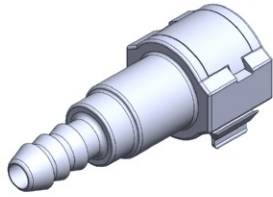

- **Part No. : 1018396**
- **Product Category : Quick Connectors**
- **Product Family : Connectors**
- Application : Potable Water
- Material Type : Plastic
- Color : White/Natural
- Conductive : No
- OEM Specs : GM SAE J2044
- Female Side : Endform Size/Std : 5/16", 8mm SAE
- Male Side : Stem Size : 5/16", 8mm (Plastic Tube standard barb)
- Stem/Angle Configuration : 180°
- Quick Connectors: Connection : Side-Lock (Gen I Posi-Lock)
- Quick Connectors: Number of ID Rings : 2
- OD O-ring : Yes
- Quick Connectors: Redundant Latch Available : No
- Made to Order/Stock : MTO