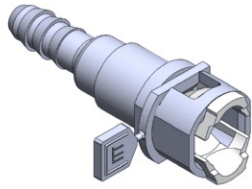

- **Part No. : 802510**
- **Product Category : Quick Connectors**
- **Product Family : Connectors**
- Application : Fuel - Liquid
- Material Type : Plastic
- Color : White/Natural
- Conductive : Yes
- OEM Specs : GM SAE J2044
- Female Side : Endform Size/Std : 5/16", 8mm SAE
- Male Side : Stem Size : 5/16" (Plastic Tube triple barb)
- Stem/Angle Configuration : 180°
- Quick Connectors: Connection : Single push-to-lock (Series 300 Plastic)
- Quick Connectors: Number of ID Rings : 2
- OD O-ring : Yes
- Quick Connectors: Redundant Latch Available : No
- Made to Order/Stock : MTO