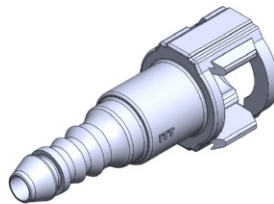

- **Part No. : 634551**
- **Product Category : Quick Connectors**
- **Product Family : Connectors**
- Application : Fuel - Liquid
- Material Type : Plastic
- Color : White/Natural
- Conductive : Yes
- OEM Specs : FordSAE J2044
- Female Side : Endform Size/Std : 5/16", 8mm SAE
- Male Side : Stem Size : 5/16", 8mm (Plastic Tube standard barb)
- Stem/Angle Configuration : 180°
- Quick Connectors: Connection : Side-Lock (Gen I Posi-Lock)
- Quick Connectors: Number of ID Rings : 2
- OD O-ring : Yes
- Quick Connectors: Redundant Latch Available : No
- Made to Order/Stock : MTO