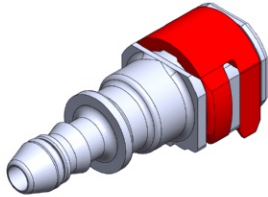

- **Part No. : 1019853**
- **Product Category : Quick Connectors**
- **Product Family : Connectors**
- Application : Fuel - Liquid
- Material Type : Plastic
- Color : Red
- Conductive : No
- OEM Specs : FordSAE J2044
- Female Side : Endform Size/Std : 5/16", 8mm SAE
- Male Side : 5/16", 8mm (Plastic Tube standard barb)
- Stem/Angle Configuration : 180°
- Quick Connectors: Connection : Side-Lock (Gen II Posi-Lock)
- Quick Connectors: Number of ID Rings : 2
- OD O-ring : Yes
- Quick Connectors: Redundant Latch Available : No
- Made to Order/Stock : MTO