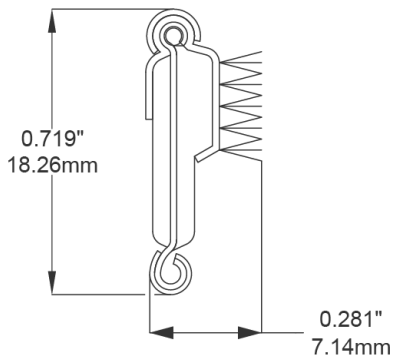

- **Part No. : 75000144**
- **Product Category : Restoration Vehicle Seal**
- **Product Family : Seals**
- Restoration Vehicle Seal: Vehicle Make : Chrysler
- Restoration Vehicle Seal: Vehicle Model : All Models
- Restoration Vehicle Seal: Body : All Open Body Styles
- Restoration Vehicle Seal: Platform : 3-H
- Restoration Vehicle Seal: Start Year : 1957
- Restoration Vehicle Seal: End Year : 1959
- Restoration Vehicle Seal: Description : Front Door - Belt W/Strip - Outer
- Restoration Vehicle Seal: Section : YM30
- Same Profile As : 75000144