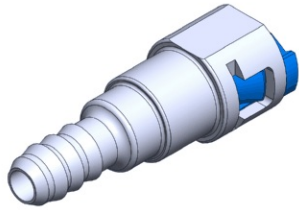

- **Part No. : 722508**
- **Product Category : Quick Connectors**
- **Product Family : Connectors**
- Application : Fuel - Liquid
- Material Type : Plastic
- Color : Blue
- Conductive : Yes
- OEM Specs : GM SAE J2044
- Female Side : Endform Size/Std : 3/8" SAE
- Male Side : Stem Size : 3/8" (Plastic Tube triple barb)
- Stem/Angle Configuration : 180°
- Quick Connectors: Connection : Single push-to-lock (Series 300 Plastic)
- Quick Connectors: Number of ID Rings : 2
- OD O-ring : Yes
- Quick Connectors: Redundant Latch Available : No
- Made to Order/Stock : MTO