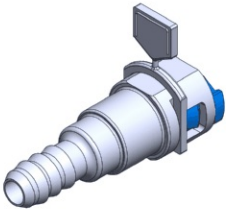

- **Part No. : 732508**
- **Product Category : Quick Connectors**
- **Product Family : Connectors**
- Application : Fuel - Liquid
- Material Type : Plastic
- Color : Blue
- Conductive : Yes
- OEM Specs : GM SAE J2044
- Female Side : Endform Size/Std : 3/8" SAE
- Male Side : Stem Size : 3/8" (Plastic Tube triple barb)
- Stem/Angle Configuration : 180°
- Quick Connectors: Connection : Single push-to-lock (Series 300 Plastic)
- Quick Connectors: Number of ID Rings : 2
- OD O-ring : Yes
- Quick Connectors: Redundant Latch Available : No
- Made to Order/Stock : MTO