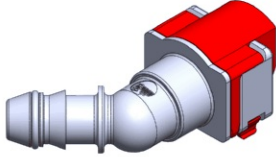

- **Part No. : 1029354**
- **Product Category : Quick Connectors**
- **Product Family : Connectors**
- Application : Fuel - Vapor
- Material Type : Plastic
- Color : Red
- Conductive : No
- OEM Specs : SAE J2044
- Female Side : Endform Size/Std : 1/2" SAE
- Male Side : 1/2", 12mm (Plastic Tube standard barb)
- Stem/Angle Configuration : 45°
- Quick Connectors: Connection : Side-Lock (Short-Head Gen I Posi)
- Quick Connectors: Number of ID Rings : 2
- OD O-ring : Yes
- Quick Connectors: Redundant Latch Available : No
- Made to Order/Stock : MTO