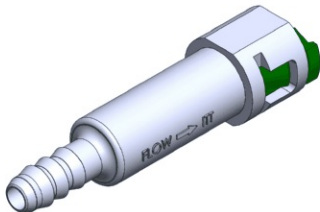

- **Part No. : 804550**
- **Product Category : Quick Connectors**
- **Product Family : Connectors**
- Application : Fuel - Liquid
- Material Type : Plastic
- Color : Green
- Conductive : Yes
- OEM Specs : Chrysler SAE J2044
- Female Side : Endform Size/Std : 5/16", 8mm SAE
- Male Side : Stem Size : 5/16" (Plastic Tube triple barb)
- Stem/Angle Configuration : 180°
- Quick Connectors: Connection : Single push-to-lock (Series 300 Plastic)
- Quick Connectors: Number of ID Rings : 2
- OD O-ring : Yes
- Quick Connectors: Redundant Latch Available : No
- Made to Order/Stock : MTO