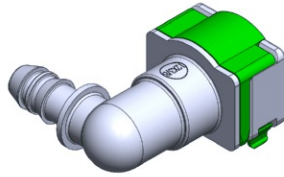

- **Part No. : 1018762**
- **Product Category : Quick Connectors**
- **Product Family : Connectors**
- Application : Fuel - Vapor
- Material Type : Plastic
- Color : Green
- Conductive : No
- OEM Specs : SAE J2044
- Female Side : Endform Size/Std : 12mm SAE
- Male Side : 3/8", 10mm (Plastic Tube standard barb)
- Stem/Angle Configuration : 90°
- Quick Connectors: Connection : Side-Lock (Short-Head Gen I Posi-Lock)
- Quick Connectors: Number of ID Rings : 2
- OD O-ring : Yes
- Quick Connectors: Redundant Latch Available : No
- Made to Order/Stock : MTO