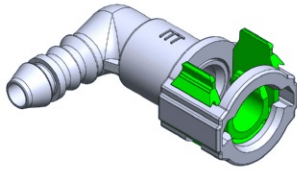

- **Part No. : 743505**
- **Product Category : Quick Connectors**
- **Product Family : Connectors**
- Application : Fuel - Liquid
- Material Type : Plastic
- Color : Green
- Conductive : No
- OEM Specs : FordSAE J2044
- Female Side : Endform Size/Std : 5/16", 8mm SAE
- Male Side : 5/16" (Plastic Tube triple barb)
- Stem/Angle Configuration : 90°
- Quick Connectors: Connection : Side-Lock (Gen I Posi-Lock)
- Quick Connectors: Number of ID Rings : 2
- OD O-ring : Yes
- Quick Connectors: Redundant Latch Available : No
- Made to Order/Stock : MTO