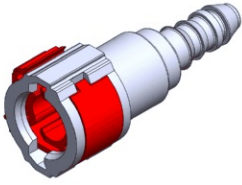

- **Part No. : 894562**
- **Product Category : Quick Connectors**
- **Product Family : Connectors**
- Application : Fuel - Liquid
- Material Type : Plastic
- Color : Red
- Conductive : Yes
- OEM Specs : FordSAE J2044
- Female Side : Endform Size/Std : 3/8" SAE
- Male Side : Stem Size : 5/16" (Plastic Tube triple barb)
- Stem/Angle Configuration : 180°
- Quick Connectors: Connection : Double-Lock (Gen I Posi-Lock)
- Quick Connectors: Number of ID Rings : 2
- OD O-ring : Yes
- Quick Connectors: Redundant Latch Available : Yes
- Made to Order/Stock : MTO