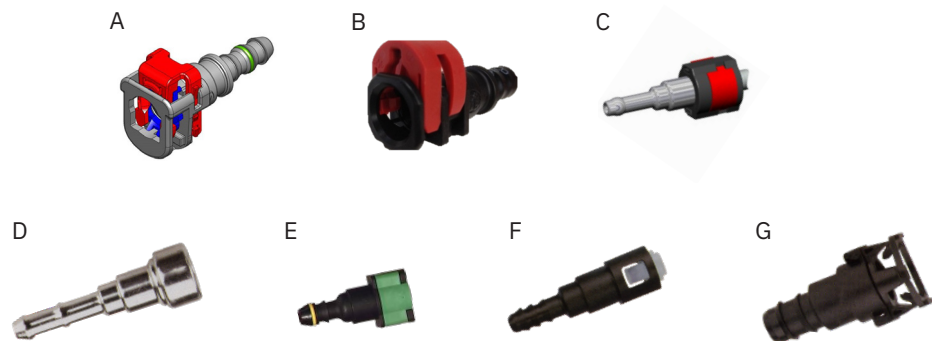

**Compounded to meet requirements for ASTM D 2000 SAEJ 200 M4AA77 A13 B13 C12 F17 P2*

CATALOG PARTS

QUICK CONNECTS

DUAL O-RING SEALING WITH EASY, ECONOMICAL ASSEMBLY

Cooper Standard Industrial and Specialty Group (ISG)'s Quick Connects offer the positive assurance of dual o-ring sealing in a simple push together assembly. Our connectors provide a durable, high-performance coupling for fluid systems connections. Cooper Standard ISG's Quick Connects meet and even exceed the performance requirements of SAEJ2044 that defines the tube end form dimensions to guarantee compatibility between same size connectors and the standard end form.

CONFIGURATIONS

- 45°
- 90°
- 180° (straight)

ADDITIONAL BENEFITS

- Replace Threaded or Clamped Fittings
- Single Push or Push and Latch Provides Ease of Assembly and Reduces Labor Time
- Minimal Effort is Required to Complete the Positive Snap Action Lock and Seal

CATALOG PARTS

PUSH-ON TRIM SEALS

WEATHERSTRIPS AND TRIMS FOR PERFORMANCE & AESTHETICS

Cooper Standard Industrial and Specialty Group (ISG)'s Push-on Trim Seals are ideal for any application that needs a solid, reliable seal—from toolboxes to closet doors, boat hatches to storage containers. Our Trim Seals are easy to install, simply push the seal down on any raw edge or flange to lock it in place—no glue required. And when it comes to gripping power, our flexible wire and segmented steel cores are the strongest and most resilient in the industry.