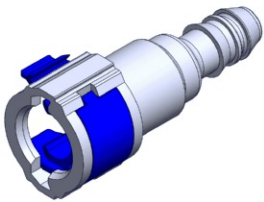

- **Part No. : 895522**
- **Product Category : Quick Connectors**
- **Product Family : Connectors**
- Application : Fuel - Liquid
- Material Type : Plastic
- Color : Blue
- Conductive : Yes
- OEM Specs : GM SAE J2044
- Female Side : Endform Size/Std : 3/8" SAE
- Male Side : Stem Size : 3/8", 10mm (Plastic Tube standard barb)
- Stem/Angle Configuration : 180°
- Quick Connectors: Connection : Side-Lock (Gen I Posi-Lock)
- Quick Connectors: Number of ID Rings : 2
- OD O-ring : Yes
- Quick Connectors: Redundant Latch Available : No
- Made to Order/Stock : MTO