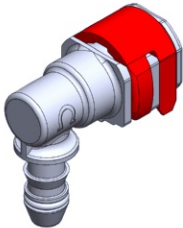

- **Part No. : 1018585**
- **Product Category : Quick Connectors**
- **Product Family : Connectors**
- Application : Fuel - Liquid
- Material Type : Plastic
- Color : Red
- Conductive : Yes
- OEM Specs : FordSAE J2044
- Female Side : Endform Size/Std : 5/16", 8mm SAE
- Male Side : 5/16", 8mm (Plastic Tube standard barb)
- Stem/Angle Configuration : 90°
- Quick Connectors: Connection : Side-Lock (Gen II Posi-Lock)
- Quick Connectors: Number of ID Rings : 2
- OD O-ring : Yes
- Quick Connectors: Redundant Latch Available : No
- Made to Order/Stock : MTO