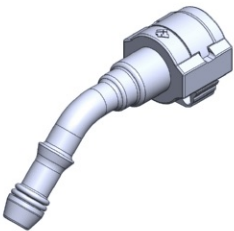

- **Part No. : 819516**
- **Product Category : Quick Connectors**
- **Product Family : Connectors**
- Application : Fuel - Liquid
- Material Type : Stainless Steel
- Color : Blue
- Conductive : Yes
- OEM Specs : FordSAE J2044
- Female Side : Endform Size/Std : 3/8" SAE
- Male Side : Stem Size : 3/8" (Plastic Tube PCO)
- Stem/Angle Configuration : 45°
- Quick Connectors: Connection : Side-Lock (Hybrid Posi-Lock)
- Quick Connectors: Number of ID Rings : 2
- OD O-ring : Yes
- Quick Connectors: Redundant Latch Available : No
- Made to Order/Stock : MTO