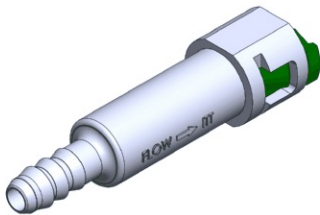

- **Part No. : 800557**
- **Product Category : Quick Connectors**
- **Product Family : Connectors**
- Application : Fuel - Liquid
- Material Type : Plastic
- Color : Green
- Conductive : No
- OEM Specs : Chrysler SAE J2044
- Female Side : Endform Size/Std : 5/16", 8mm SAE
- Male Side : Stem Size : 5/16" (Plastic Tube triple barb)
- Stem/Angle Configuration : 180°
- Quick Connectors: Connection : Single push-to-lock (Series 300 Plastic)
- Quick Connectors: Number of ID Rings : 2
- OD O-ring : Yes
- Quick Connectors: Redundant Latch Available : No
- Made to Order/Stock : MTO