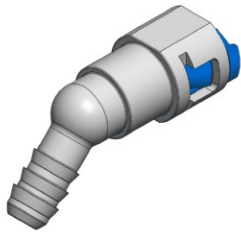

- **Part No. : 842528**
- **Product Category : Quick Connectors**
- **Product Family : Connectors**
- Application : Fuel - Liquid/Vapor
- Material Type : Plastic
- Color : Blue
- OEM Specs : GM SAE J2044
- Female Side : Endform Size/Std : 3/8" SAE
- Male Side : Stem Size : 3/8" (Plastic Tube triple barb)
- Stem/Angle Configuration : 45°
- Quick Connectors: Connection : Single push-to-lock (Series 300 Plastic)
- Quick Connectors: Number of ID Rings : 2
- OD O-ring : Yes
- Quick Connectors: Redundant Latch Available : No
- Made to Order/Stock : MTO