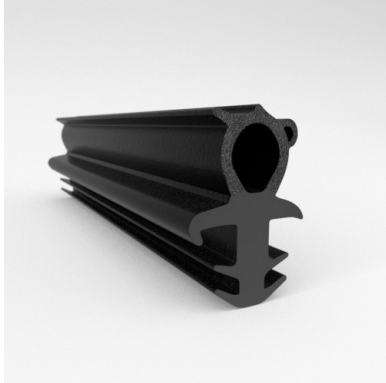

- **Part No. : 75002543**
- **Product Category : Push-on Trim**
- **Product Family : Seals**
- Ship from Location : Cirie, Italy
- Standard Pack Quantity : 600m or 50 m
- Standard Carton Size : (100 cm x 120 cm x 110 cm) or (75 cm x 75 cm x 15 cm)
- Made to Order/Stock : Order - 6-week lead time
- Profile/Section : 9024
- Bulb Material Type : EPDM Sponge
- Edge Trim Material : N/A
- Color : Black
- Length : N/A
- Leg Height : 14 mm
- Bulb Size : 18.5/13 mm
- Bulb Position : Top
- Flange Grip Range : 15 mm (ref)
- Gripper Material Type : Dense EPDM
- Overall Height : 32.5 mm