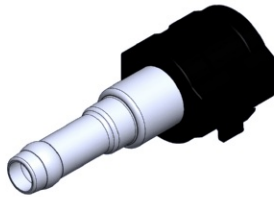

- **Part No. : 847570**
- **Product Category : Quick Connectors**
- **Product Family : Connectors**
- Application : Fuel - Liquid
- Material Type : Stainless Steel
- Color : Green
- Conductive : Yes
- OEM Specs : SAE J2044
- Female Side : Endform Size/Std : 5/16", 8mm SAE
- Male Side : Stem Size : 5/16" (-6) PTFE Hose
- Stem/Angle Configuration : 180°
- Quick Connectors: Connection : Side-Lock (Hybrid Posi-Lock)
- Quick Connectors: Number of ID Rings : 2
- OD O-ring : Yes
- Quick Connectors: Redundant Latch Available : No
- Made to Order/Stock : MTO