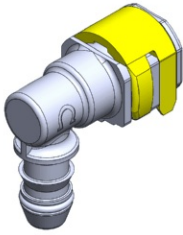

- **Part No. : 1037149**
- **Product Category : Quick Connectors**
- **Product Family : Connectors**
- Application : Fuel - Liquid
- Material Type : Plastic
- Color : Yellow
- Conductive : Yes
- OEM Specs : SAE J2044
- Female Side : Endform Size/Std : 5/16", 8mm SAE
- Male Side : 3/8", 10mm (Plastic Tube standard barb)
- Stem/Angle Configuration : 90°
- Quick Connectors: Connection : Side-Lock (Gen II Posi-Lock)
- Quick Connectors: Number of ID Rings : 2
- OD O-ring : Yes
- Quick Connectors: Redundant Latch Available : No
- Made to Order/Stock : MTO