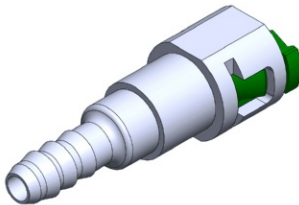

- **Part No. : 722510**
- **Product Category : Quick Connectors**
- **Product Family : Connectors**
- Application : Fuel - Liquid
- Material Type : Plastic
- Color : Green
- Conductive : Yes
- OEM Specs : GM SAE J2044
- Female Side : Endform Size/Std : 5/16", 8mm SAE
- Male Side : 5/16" (Plastic Tube triple barb)
- Stem/Angle Configuration : 180°
- Quick Connectors: Connection : Single push-to-lock (Series 300 Plastic)
- Quick Connectors: Number of ID Rings : 2
- OD O-ring : Yes
- Quick Connectors: Redundant Latch Available : No
- Made to Order/Stock : MTO