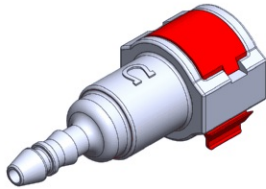

- **Part No. : 809594**
- **Product Category : Quick Connectors**
- **Product Family : Connectors**
- Application : Fuel - Liquid
- Material Type : Plastic
- Color : Red
- Conductive : Yes
- OEM Specs : GM SAE J2044
- Female Side : Endform Size/Std : 5/16", 8mm SAE
- Male Side : Stem Size : 1/4", 6mm (Plastic Tube standard barb)
- Stem/Angle Configuration : 180°
- Quick Connectors: Connection : Side-Lock (Gen I Posi-Lock)
- Quick Connectors: Number of ID Rings : 2
- OD O-ring : Yes
- Quick Connectors: Redundant Latch Available : No
- Made to Order/Stock : MTO