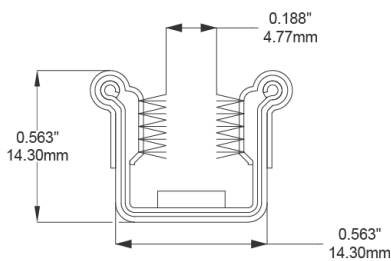

- **Part No. : 75000129**
- **Product Category : Restoration Vehicle Seal**
- **Product Family : Seals**
- Restoration Vehicle Seal: Vehicle Make : Chevrolet & GMC
- Restoration Vehicle Seal: Vehicle Model : Truck
- Restoration Vehicle Seal: Body : Pick Up
- Restoration Vehicle Seal: Platform : N/A
- Restoration Vehicle Seal: Start Year : 1955
- Restoration Vehicle Seal: End Year : 1958
- Restoration Vehicle Seal: Description : Channel - Front Door - Top & Rear
- Restoration Vehicle Seal: Section : Y630P
- Same Profile As : 75000129

- **Part No. : 75000133**
- **Product Category : Restoration Vehicle Seal**
- **Product Family : Seals**
- Restoration Vehicle Seal: Vehicle Make : Chevrolet & GMC
- Restoration Vehicle Seal: Vehicle Model : Truck
- Restoration Vehicle Seal: Body : Pick Up
- Restoration Vehicle Seal: Platform : N/A
- Restoration Vehicle Seal: Start Year : 1964
- Restoration Vehicle Seal: End Year : 1967
- Restoration Vehicle Seal: Description : Front Door - Division Bar - Upper & Lower
- Restoration Vehicle Seal: Section : Y658X
- Same Profile As : 75000133