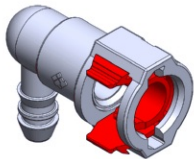

- **Part No. : 813577**
- **Product Category : Quick Connectors**
- **Product Family : Connectors**
- Application : Fuel - Liquid
- Material Type : Plastic
- Color : Red
- Conductive : Yes
- OEM Specs : FordSAE J2044
- Female Side : Endform Size/Std : 3/8" SAE
- Male Side : Stem Size : 5/16", 8mm (Plastic Tube standard barb)
- Stem/Angle Configuration : 90°
- Quick Connectors: Connection : Side-Lock (Gen I Posi-Lock)
- Quick Connectors: Number of ID Rings : 2
- OD O-ring : Yes
- Quick Connectors: Redundant Latch Available : No
- Made to Order/Stock : MTO