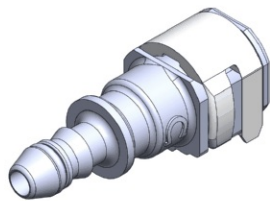

- **Part No. : 1019164**
- **Product Category : Quick Connectors**
- **Product Family : Connectors**
- Application : Fuel - Liquid
- Material Type : Plastic
- Color : White/Natural
- Conductive : Yes
- OEM Specs : FordSAE J2044
- Female Side : Endform Size/Std : 5/16", 8mm SAE
- Male Side : 5/16", 8mm (Plastic Tube standard barb)
- Stem/Angle Configuration : 180°
- Quick Connectors: Connection : Side-Lock (Gen II Posi-Lock)
- Quick Connectors: Number of ID Rings : 2
- OD O-ring : Yes
- Quick Connectors: Redundant Latch Available : No
- Made to Order/Stock : MTO