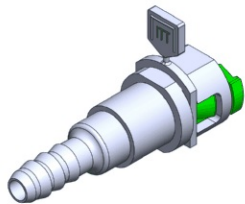

- **Part No. : 712510**
- **Product Category : Quick Connectors**
- **Product Family : Connectors**
- Application : Fuel - Liquid
- Material Type : Plastic
- Color : Green
- Conductive : Yes
- OEM Specs : GM SAE J2044
- Female Side : Endform Size/Std : 5/16", 8mm SAE
- Male Side : Stem Size : 5/16" (Plastic Tube triple barb)
- Stem/Angle Configuration : 180°
- Quick Connectors: Connection : Single push-to-lock (Series 300 Plastic)
- Quick Connectors: Number of ID Rings : 2
- OD O-ring : Yes
- Quick Connectors: Redundant Latch Available : No
- Made to Order/Stock : MTO