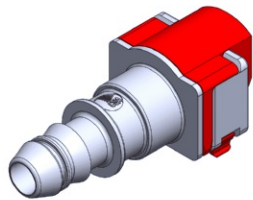

- **Part No. : 1031156**
- **Product Category : Quick Connectors**
- **Product Family : Connectors**
- Application : Fuel - Vapor
- Material Type : Plastic
- Color : Red
- Conductive : No
- OEM Specs : GM SAE J2044
- Female Side : Endform Size/Std : 1/2" SAE
- Male Side : 1/2" (Plastic Tube standard barb)
- Stem/Angle Configuration : 180°
- Quick Connectors: Connection : Side-Lock (Short-Head Gen I Posi)
- Quick Connectors: Number of ID Rings : 2
- OD O-ring : Yes
- Quick Connectors: Redundant Latch Available : No
- Made to Order/Stock : MTO