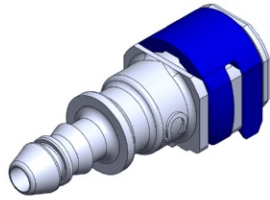

- **Part No. : 1018954**
- **Product Category : Quick Connectors**
- **Product Family : Connectors**
- Application : Fuel - Liquid
- Material Type : Plastic
- Color : Blue
- Conductive : Yes
- OEM Specs : FordSAE J2044
- Female Side : Endform Size/Std : 5/16", 8mm SAE
- Male Side : 5/16", 8mm (Plastic Tube standard barb)
- Stem/Angle Configuration : 180°
- Quick Connectors: Connection : Side-Lock (Gen II Posi-Lock)
- OD O-ring : Yes
- Quick Connectors: Redundant Latch Available : No
- Made to Order/Stock : MTO