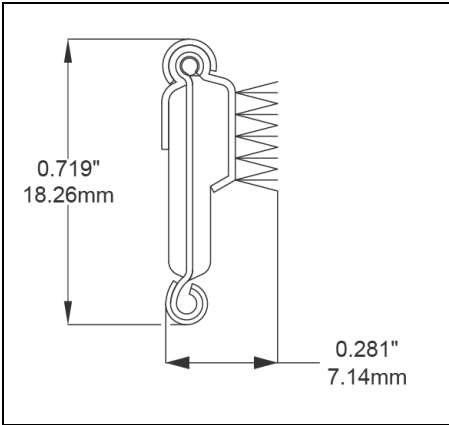

- **Part No. : 75000144**
- **Product Category : Restoration Vehicle Seal**
- **Product Family : Seals**
- Restoration Vehicle Seal: Vehicle Make : Chrysler
- Restoration Vehicle Seal: Vehicle Model : Imperial
- Restoration Vehicle Seal: Body : All Open Body Styles
- Restoration Vehicle Seal: Platform : N/A
- Restoration Vehicle Seal: Start Year : 1955
- Restoration Vehicle Seal: End Year : 1963
- Restoration Vehicle Seal: Description : Rear Door - Belt W/Strip - Inner
- Restoration Vehicle Seal: Section : YM30
- Same Profile As : 75000144