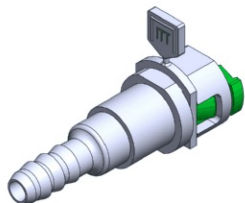

- **Part No. : 702510**
- **Product Category : Quick Connectors**
- **Product Family : Connectors**
- Application : Fuel - Liquid
- Material Type : Plastic
- Color : Green
- Conductive : Yes
- OEM Specs : GM SAE J2044
- Female Side : Endform Size/Std : 5/16", 8mm SAE
- Male Side : Stem Size : 5/16" (Plastic Tube triple barb)
- Stem/Angle Configuration : 180°
- Quick Connectors: Connection : Single push-to-lock (Series 300 Plastic)
- Quick Connectors: Number of ID Rings : 2
- OD O-ring : Yes
- Quick Connectors: Redundant Latch Available : No
- Made to Order/Stock : MTO