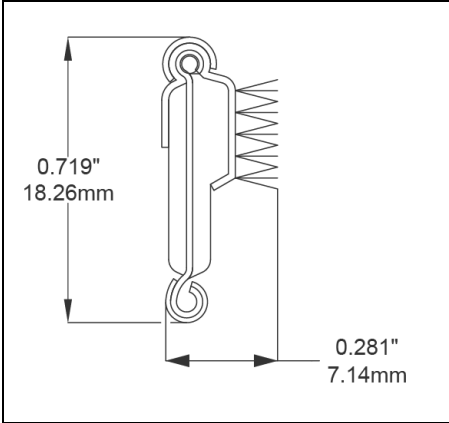

- **Part No. : 75000145**
- **Product Category : Restoration Vehicle Seal**
- **Product Family : Seals**
- Restoration Vehicle Seal: Vehicle Make : Chrysler
- Restoration Vehicle Seal: Vehicle Model : De Soto
- Restoration Vehicle Seal: Body : 4 Door Sedan
- Restoration Vehicle Seal: Platform : 3-H
- Restoration Vehicle Seal: Start Year : 1953
- Restoration Vehicle Seal: End Year : 1961
- Restoration Vehicle Seal: Description : Rear Door - Belt W/Strip - Inner
- Restoration Vehicle Seal: Section : YM30
- Same Profile As : 75000145