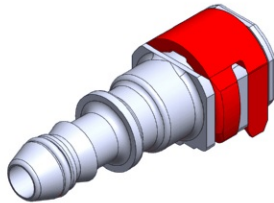

- **Part No. : 1020496**
- **Product Category : Quick Connectors**
- **Product Family : Connectors**
- Application : Fuel - Vapor
- Material Type : Plastic
- Color : Red
- Conductive : No
- OEM Specs : GM SAE J2044
- Female Side : Endform Size/Std : 5/16", 8mm SAE
- Male Side : 3/8", 10mm (Plastic Tube standard barb)
- Stem/Angle Configuration : 180°
- Quick Connectors: Connection : Side-Lock (Gen II Posi-Lock)
- Quick Connectors: Number of ID Rings : 2
- OD O-ring : Yes
- Quick Connectors: Redundant Latch Available : No
- Made to Order/Stock : MTO