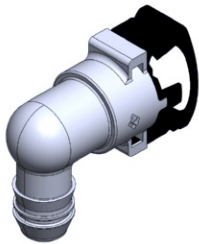

- **Part No. : 855535**
- **Product Category : Quick Connectors**
- **Product Family : Connectors**
- Application : Fuel - Liquid
- Material Type : Plastic
- Color : Black
- Conductive : No
- OEM Specs : GM SAE J2044
- Female Side : Endform Size/Std : 5/8" SAE
- Male Side : Stem Size : 5/8" (Plastic Tube standard barb)
- Stem/Angle Configuration : 90°
- Quick Connectors: Connection : Single push-to-lock (GEN II - STR)
- Quick Connectors: Number of ID Rings : 2
- OD O-ring : Yes
- Quick Connectors: Redundant Latch Available : No
- Made to Order/Stock : MTO