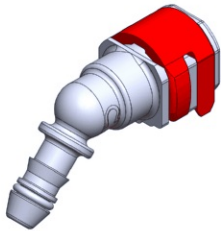

- **Part No. : 1014115**
- **Product Category : Quick Connectors**
- **Product Family : Connectors**
- Application : Fuel - Liquid
- Material Type : Plastic
- Color : Red
- OEM Specs : FordSAE J2044
- Female Side : Endform Size/Std : 5/16", 8mm SAE
- Male Side : 5/16", 8mm (Plastic Tube standard barb)
- Stem/Angle Configuration : 45°
- Quick Connectors: Connection : Side-Lock (Gen II Posi-Lock)
- Quick Connectors: Number of ID Rings : 2
- OD O-ring : Yes
- Quick Connectors: Redundant Latch Available : No
- Made to Order/Stock : MTO