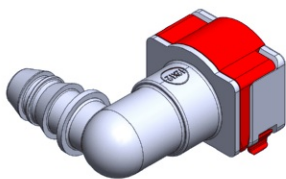

- **Part No. : 809501**
- **Product Category : Quick Connectors**
- **Product Family : Connectors**
- Application : Fuel - Vapor
- Material Type : Plastic
- Color : Red
- Conductive : No
- OEM Specs : FordSAE J2044
- Female Side : Endform Size/Std : 12mm SAE
- Male Side : Stem Size : 1/2", 12mm (Plastic Tube standard barb)
- Stem/Angle Configuration : 90°
- Quick Connectors: Connection : Side-Lock (Short-Head Gen I Posi)
- Quick Connectors: Number of ID Rings : 2
- OD O-ring : Yes
- Quick Connectors: Redundant Latch Available : No
- Made to Order/Stock : MTO