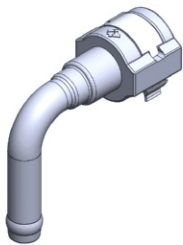

- **Part No. : 802620**
- **Product Category : Quick Connectors**
- **Product Family : Connectors**
- Application : Fuel - Liquid
- Material Type : Plastic
- Color : White/Natural
- Conductive : No
- OEM Specs : GM SAE J2044
- Female Side : Endform Size/Std : 3/8" SAE
- Male Side : Stem Size : 7/16" (-7) PTFE Hose
- Stem/Angle Configuration : 45°
- Quick Connectors: Connection : Side-Lock (Hybrid Posi-Lock)
- Quick Connectors: Number of ID Rings : 2
- OD O-ring : Yes
- Quick Connectors: Redundant Latch Available : No
- Made to Order/Stock : MTO