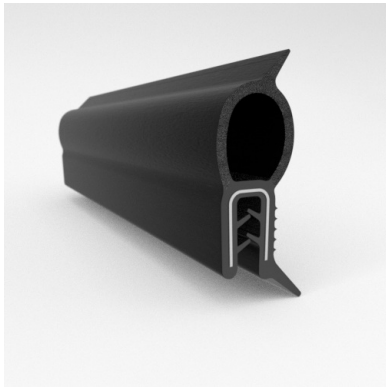

- **Part No. : 75001611**
- **Product Category : Push-on Trim**
- **Product Family : Seals**
- Ship from Location : Spring Lake, MI
- Standard Pack Quantity : 1 x 246' rolls
- Standard Carton Size : 21 x 21 x 9
- Made to Order/Stock : Stock
- Profile/Section : BZ619
- Bulb Material Type : EPDM Sponge
- Edge Trim Material : Rubber
- Color : Black
- Length : 246'
- Leg Height : 0.729"
- Bulb Size : 0.649"
- Bulb Position : Top
- Flange Grip Range : 0.060" to 0.079"