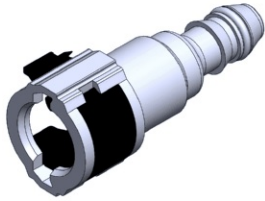

- **Part No. : 867522**
- **Product Category : Quick Connectors**
- **Product Family : Connectors**
- Application : Fuel - Liquid
- Material Type : Plastic
- Color : Black
- Conductive : No
- OEM Specs : FordSAE J2044
- Female Side : Endform Size/Std : 3/8" SAE
- Male Side : Stem Size : 3/8", 10mm (Plastic Tube standard barb)
- Stem/Angle Configuration : 180°
- Quick Connectors: Connection : Side-Lock (Gen I Posi-Lock)
- Quick Connectors: Number of ID Rings : 2
- OD O-ring : Yes
- Quick Connectors: Redundant Latch Available : No
- Made to Order/Stock : MTO