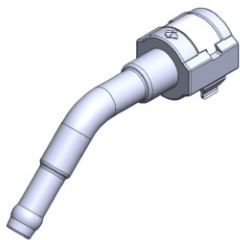

- **Part No. : 1016365**
- **Product Category : Quick Connectors**
- **Product Family : Connectors**
- Application : Fuel - Liquid
- Material Type : Stainless Steel
- Color : Green
- Conductive : Yes
- OEM Specs : SAE J2044
- Female Side : Endform Size/Std : 5/16", 8mm SAE
- Male Side : Stem Size : 5/16" (-6) PTFE Hose
- Stem/Angle Configuration : 45°
- Quick Connectors: Connection : Side-Lock (Hybrid Posi-Lock)
- Quick Connectors: Number of ID Rings : 2
- OD O-ring : Yes
- Quick Connectors: Redundant Latch Available : No
- Made to Order/Stock : MTO