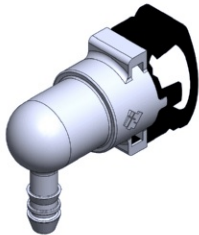

- **Part No. : 807562**
- **Product Category : Quick Connectors**
- **Product Family : Connectors**
- Application : Fuel - Vapor
- Material Type : Plastic
- Color : Black
- Conductive : No
- OEM Specs : GM SAE J2044
- Female Side : Endform Size/Std : 5/8" SAE
- Male Side : Stem Size : 5/16", 8mm (Plastic Tube standard barb)
- Stem/Angle Configuration : 90°
- Quick Connectors: Connection : Single push-to-lock (GEN II - STR)
- Quick Connectors: Number of ID Rings : 2
- OD O-ring : Yes
- Quick Connectors: Redundant Latch Available : No
- Made to Order/Stock : MTO