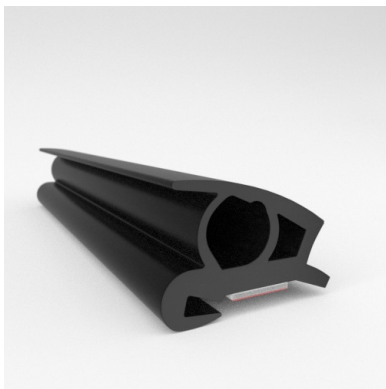

- **Part No. : 75002534**
- **Product Category : Tape-on Trim**
- **Product Family : Seals**
- Ship from Location : Cirie, Italy
- Standard Pack Quantity : 50 m
- Standard Carton Size : (75 cm x 75 cm x 15 cm)
- Made to Order/Stock : Order - 6-week lead time
- Material Type : EPDM
- Color : Black
- Length : 50 m
- Width : 25.1 mm
- Tape-on Trim: Thickness : N/A
- Overall Height : 15.6 mm
- Profile/Section : 9252