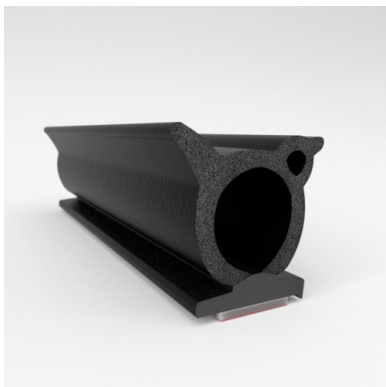

- **Part No. : 75002527**
- **Product Category : Tape-on Trim**
- **Product Family : Seals**
- Ship from Location : Cirie, Italy
- Standard Pack Quantity : 50 m
- Standard Carton Size : (75 cm x 75 cm x 15 cm)
- Made to Order/Stock : Order - 6-week lead time
- Material Type : EPDM
- Color : Black
- Length : 50 m
- Width : 14.5 mm
- Tape-on Trim: Thickness : N/A
- Bulb Size : 14 mm
- Overall Height : 20.3 mm
- Profile/Section : 8656