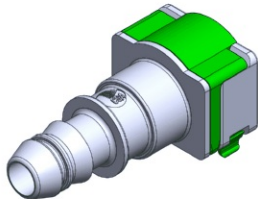

- **Part No. : 1014777**
- **Product Category : Quick Connectors**
- **Product Family : Connectors**
- Application : Fuel - Liquid
- Material Type : Plastic
- Color : Green
- Conductive : Yes
- OEM Specs : FordSAE J2044
- Female Side : Endform Size/Std : 12mm SAE
- Male Side : Stem Size : 1/2", 12mm (Plastic Tube standard barb)
- Stem/Angle Configuration : 180°
- Quick Connectors: Connection : Side-Lock (Short-Head Gen I Posi)
- Quick Connectors: Number of ID Rings : 2
- OD O-ring : Yes
- Quick Connectors: Redundant Latch Available : No
- Made to Order/Stock : MTO