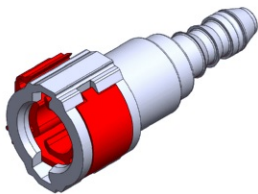

- **Part No. : 1018201**
- **Product Category : Quick Connectors**
- **Product Family : Connectors**
- Application : Fuel - Liquid
- Material Type : Plastic
- Color : Red
- OEM Specs : FordSAE J2044
- Female Side : Endform Size/Std : 3/8" SAE
- Male Side : 5/16", 8mm (Plastic Tube standard barb)
- Stem/Angle Configuration : 180°
- Quick Connectors: Connection : Double-Lock (Gen I Posi-Lock)
- Quick Connectors: Number of ID Rings : 2
- OD O-ring : Yes
- Quick Connectors: Redundant Latch Available : Yes
- Made to Order/Stock : MTO