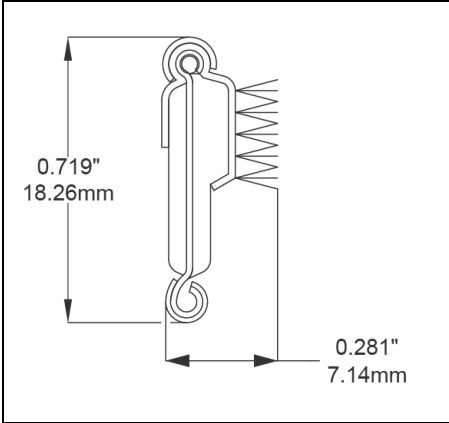

- **Part No. : 75000144**
- **Product Category : Restoration Vehicle Seal**
- **Product Family : Seals**
- Restoration Vehicle Seal: Vehicle Make : Chrysler
- Restoration Vehicle Seal: Vehicle Model : Imperial
- Restoration Vehicle Seal: Body : 4 Door Sedan
- Restoration Vehicle Seal: Platform : N/A
- Restoration Vehicle Seal: Start Year : 1957
- Restoration Vehicle Seal: End Year : 1961
- Restoration Vehicle Seal: Description : Front Door - Belt W/Strip - Inner
- Restoration Vehicle Seal: Section : YM30
- Same Profile As : 75000144