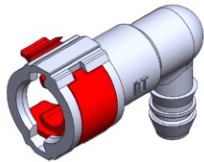

- **Part No. : 837553**
- **Product Category : Quick Connectors**
- **Product Family : Connectors**
- Application : Fuel - Liquid
- Material Type : Plastic
- Color : Red
- Conductive : Yes
- OEM Specs : FordSAE J2044
- Female Side : Endform Size/Std : 3/8" SAE
- Male Side : Stem Size : 3/8", 10mm (Plastic Tube standard barb)
- Stem/Angle Configuration : 90°
- Quick Connectors: Connection : Side-Lock (Gen I Posi-Lock)
- Quick Connectors: Number of ID Rings : 2
- OD O-ring : Yes
- Quick Connectors: Redundant Latch Available : No
- Made to Order/Stock : MTO