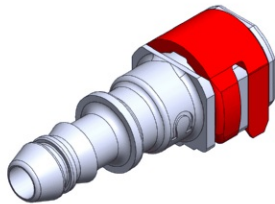

- **Part No. : 1027032**
- **Product Category : Quick Connectors**
- **Product Family : Connectors**
- Application : Fuel - Liquid
- Material Type : Plastic
- Color : Red
- Conductive : Yes
- OEM Specs : GM SAE J2044
- Female Side : Endform Size/Std : 5/16", 8mm SAE
- Male Side : 3/8", 10mm (Plastic Tube standard barb)
- Stem/Angle Configuration : 180°
- Quick Connectors: Connection : Side-Lock (Gen II Posi-Lock)
- OD O-ring : Yes
- Quick Connectors: Redundant Latch Available : No
- Made to Order/Stock : MTO