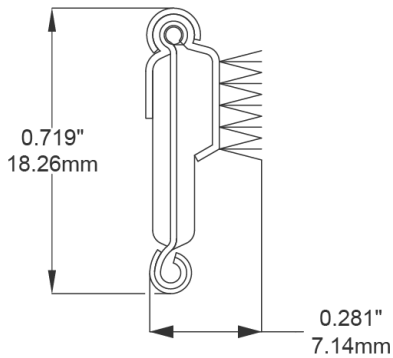

- **Part No. : 75000144**
- **Product Category : Restoration Vehicle Seal**
- **Product Family : Seals**
- Restoration Vehicle Seal: Vehicle Make : Chrysler
- Restoration Vehicle Seal: Vehicle Model : All Models
- Restoration Vehicle Seal: Body : All Open Body Styles
- Restoration Vehicle Seal: Platform : 3-H
- Restoration Vehicle Seal: Start Year : 1957
- Restoration Vehicle Seal: End Year : 1959
- Restoration Vehicle Seal: Description : Front Door - Belt W/Strip - Outer
- Restoration Vehicle Seal: Section : YM30
- Same Profile As : 75000144