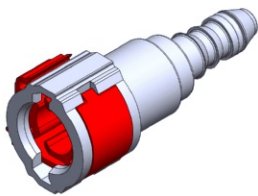

- **Part No. : 854562**
- **Product Category : Quick Connectors**
- **Product Family : Connectors**
- Application : Fuel - Liquid
- Material Type : Plastic
- Color : Red
- Conductive : Yes
- OEM Specs : FordSAE J2044
- Female Side : Endform Size/Std : 3/8" SAE
- Male Side : Stem Size : 5/16" (Plastic Tube triple barb)
- Stem/Angle Configuration : 180°
- Quick Connectors: Connection : Side-Lock (Low-Profile Gen I)
- Quick Connectors: Number of ID Rings : 2
- OD O-ring : Yes
- Quick Connectors: Redundant Latch Available : No
- Made to Order/Stock : MTO