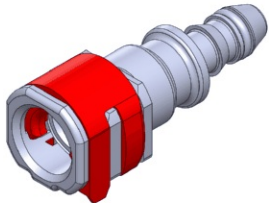

- **Part No. : 1014627**
- **Product Category : Quick Connectors**
- **Product Family : Connectors**
- Application : Fuel - Liquid
- Material Type : Plastic
- Color : Red
- OEM Specs : GM SAE J2044
- Female Side : Endform Size/Std : 5/16", 8mm SAE
- Male Side : 5/16", 8mm (Plastic Tube standard barb)
- Stem/Angle Configuration : 180°
- Quick Connectors: Connection : Side-Lock (Gen II Posi-Lock)
- Quick Connectors: Number of ID Rings : 2
- OD O-ring : Yes
- Quick Connectors: Redundant Latch Available : No
- Made to Order/Stock : MTO