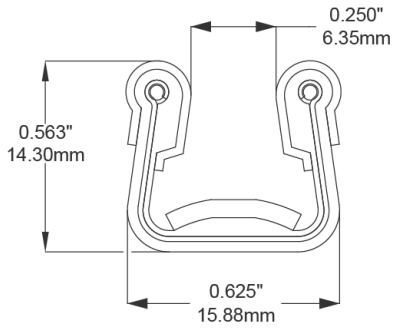

- **Part No. : 75000003**
- **Product Category : Restoration Vehicle Seal**
- **Product Family : Seals**
- Restoration Vehicle Seal: Vehicle Make : Diamond T
- Restoration Vehicle Seal: Vehicle Model : Truck
- Restoration Vehicle Seal: Body : Conventional
- Restoration Vehicle Seal: Platform : N/A
- Restoration Vehicle Seal: Start Year : 1949
- Restoration Vehicle Seal: End Year : 1963
- Restoration Vehicle Seal: Description : Front Door - Division Bar - Upper & Lower
- Restoration Vehicle Seal: Section : 2C
- Same Profile As : 75000003