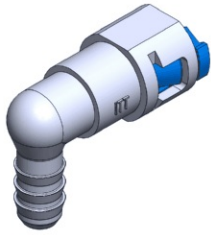

- **Part No. : 700526**
- **Product Category : Quick Connectors**
- **Product Family : Connectors**
- Application : Fuel - Vapor
- Material Type : Plastic
- Color : Blue
- Conductive : No
- OEM Specs : GM SAE J2044
- Female Side : Endform Size/Std : 3/8" SAE
- Male Side : Stem Size : 3/8" (Plastic Tube triple barb)
- Stem/Angle Configuration : 90°
- Quick Connectors: Connection : Single push-to-lock (Series 300 Plastic)
- Quick Connectors: Number of ID Rings : 2
- OD O-ring : Yes
- Quick Connectors: Redundant Latch Available : No
- Made to Order/Stock : MTO