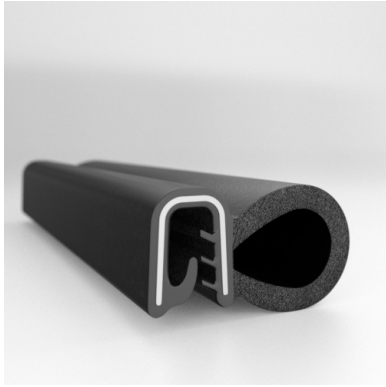

- **Part No. : 75002029**
- **Product Category : Push-on Trim**
- **Product Family : Seals**
- Ship from Location : Spring Lake, MI
- Standard Pack Quantity : 1 x 250' roll
- Standard Carton Size : 29.5 x 29.5 x 8
- Made to Order/Stock : Stock
- Profile/Section : RS131F
- Bulb Material Type : EPDM Sponge
- Edge Trim Material : Rubber
- Color : Black
- Length : 250'
- Leg Height : 0.560"
- Bulb Size : 0.790"
- Bulb Position : Side
- Flange Grip Range : 0.065" to 0.095"
- Same Profile As : 75002029, 75001363, 75000720

- **Part No. : 75000428**
- **Product Category : Self Sealing Weatherstrip**
- **Product Family : Seals**
- Ship from Location : Spring Lake, MI
- Standard Pack Quantity : 1 x 50' roll
- Standard Carton Size : 19.25 x 19.25 x 4.5
- Made to Order/Stock : Stock
- Self Sealing Weatherstrip: Locking Type : Two-Piece Locking
- Profile/Section : AS1179
- Material Type : EPDM Rubber
- Color : Black
- Length : 50'
- Glass Range : 0.1875" to 0.2500"
- Self Sealing Weatherstrip: Body Panel Range : 0.0930" to 0.1400"
- Self Sealing Weatherstrip: Mating Lock Strip : 75000687
- Application : Window