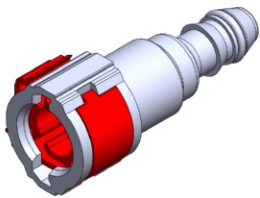

- **Part No. : 845522**
- **Product Category : Quick Connectors**
- **Product Family : Connectors**
- Application : Fuel - Liquid
- Material Type : Plastic
- Color : Red
- Conductive : Yes
- OEM Specs : FordSAE J2044
- Female Side : Endform Size/Std : 3/8" SAE
- Male Side : Stem Size : 3/8", 10mm (Plastic Tube standard barb)
- Stem/Angle Configuration : 180°
- Quick Connectors: Connection : Side-Lock (Gen I Posi-Lock)
- Quick Connectors: Number of ID Rings : 2
- OD O-ring : Yes
- Quick Connectors: Redundant Latch Available : Yes
- Made to Order/Stock : MTO