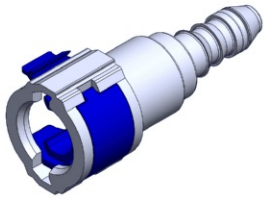

- **Part No. : 844562**
- **Product Category : Quick Connectors**
- **Product Family : Connectors**
- Application : Fuel - Liquid
- Material Type : Plastic
- Color : Blue
- Conductive : Yes
- OEM Specs : CAN USE FOR Ford GM CHRYSLERSAE J2044
- Female Side : Endform Size/Std : 3/8" SAE
- Male Side : Stem Size : 5/16" (Plastic Tube triple barb)
- Stem/Angle Configuration : 180°
- Quick Connectors: Connection : Side-Lock (Gen I Posi-Lock)
- Quick Connectors: Number of ID Rings : 2
- OD O-ring : Yes
- Quick Connectors: Redundant Latch Available : No
- Made to Order/Stock : MTO