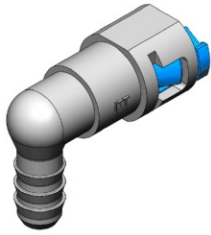

- **Part No. : 890526**
- **Product Category : Quick Connectors**
- **Product Family : Connectors**
- Application : Fuel - Vapor
- Material Type : Plastic
- Color : Blue
- Conductive : No
- OEM Specs : GM SAE J2044
- Female Side : Endform Size/Std : 3/8" SAE
- Male Side : Stem Size : 3/8" (Plastic Tube triple barb)
- Stem/Angle Configuration : 90°
- Quick Connectors: Connection : Single push-to-lock (Series 300 Plastic)
- Quick Connectors: Number of ID Rings : 2
- OD O-ring : Yes
- Quick Connectors: Redundant Latch Available : No
- Made to Order/Stock : MTO