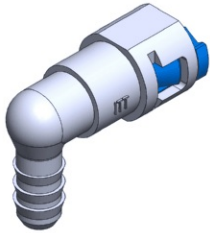

- **Part No. : 842509**
- **Product Category : Quick Connectors**
- **Product Family : Connectors**
- Application : Fuel - Liquid
- Material Type : Plastic
- Color : Blue
- Conductive : Yes
- OEM Specs : FordSAE J2044
- Female Side : Endform Size/Std : 3/8" SAE
- Male Side : Stem Size : 3/8" (Plastic Tube triple barb)
- Stem/Angle Configuration : 90°
- Quick Connectors: Connection : Single push-to-lock (Series 300 Plastic)
- Quick Connectors: Number of ID Rings : 2
- OD O-ring : Yes
- Quick Connectors: Redundant Latch Available : No
- Made to Order/Stock : MTO