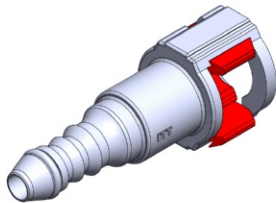

- **Part No. : 814551**
- **Product Category : Quick Connectors**
- **Product Family : Connectors**
- Application : Fuel - Liquid
- Material Type : Plastic
- Color : Red
- OEM Specs : FordSAE J2044
- Female Side : Endform Size/Std : 5/16", 8mm SAE
- Male Side : Stem Size : 5/16", 8mm (Plastic Tube standard barb)
- Stem/Angle Configuration : 180°
- Quick Connectors: Connection : Side-Lock (Gen I Posi-Lock)
- Quick Connectors: Number of ID Rings : 2
- OD O-ring : Yes
- Quick Connectors: Redundant Latch Available : No
- Made to Order/Stock : MTO