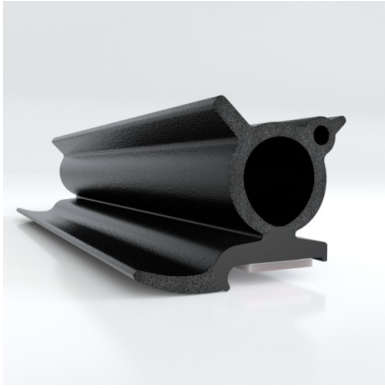

- **Part No. : 75002530**
- **Product Category : Tape-on Trim**
- **Product Family : Seals**
- Ship from Location : Cirie, Italy
- Standard Pack Quantity : 50 m
- Standard Carton Size : (75 cm x 75 cm x 15 cm)
- Made to Order/Stock : Order - 6-week lead time
- Material Type : EPDM
- Color : Black
- Length : 50 m
- Width : 14 mm
- Tape-on Trim: Thickness : N/A
- Bulb Size : 19 mm
- Overall Height : 20.5 mm
- Profile/Section : 9046