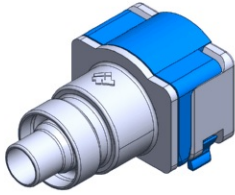

- **Part No. : 830624**
- **Product Category : Quick Connectors**
- **Product Family : Connectors**
- Application : Trans-Oil, Engine Oil
- Material Type : Plastic
- Color : Blue
- Conductive : No
- OEM Specs : FordSAE J2044
- Female Side : Endform Size/Std : 3/8" SAE
- Male Side : Stem Size : 3/8" (Plastic Tube spin-weld)
- Stem/Angle Configuration : 180°
- Quick Connectors: Connection : Side-Lock (Short-Head Gen I Posi)
- Quick Connectors: Number of ID Rings : 2
- OD O-ring : Yes
- Quick Connectors: Redundant Latch Available : No
- Made to Order/Stock : MTO