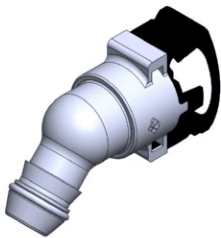

- **Part No. : 805596**
- **Product Category : Quick Connectors**
- **Product Family : Connectors**
- Application : Fuel - Vapor
- Material Type : Plastic
- Color : Black
- Conductive : No
- OEM Specs : GM SAE J2044
- Female Side : Endform Size/Std : 5/8" SAE
- Male Side : Stem Size : 5/8" (Plastic Tube standard barb)
- Stem/Angle Configuration : 45°
- Quick Connectors: Connection : Single push-to-lock (GEN II - STR)
- Quick Connectors: Number of ID Rings : 2
- OD O-ring : Yes
- Quick Connectors: Redundant Latch Available : No
- Made to Order/Stock : MTO