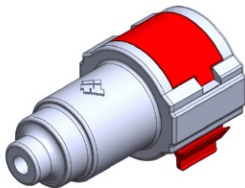

- **Part No. : 808509**
- **Product Category : Quick Connectors**
- **Product Family : Connectors**
- Application : Fuel - Vapor
- Material Type : Plastic
- Color : Blue
- Conductive : No
- OEM Specs : GM SAE J2044
- Female Side : Endform Size/Std : 5/16", 8mm SAE
- Male Side : Stem Size : Plug
- Stem/Angle Configuration : 180°
- Quick Connectors: Connection : Side-Lock (Gen I Posi-Lock)
- Quick Connectors: Number of ID Rings : 2
- OD O-ring : Yes
- Quick Connectors: Redundant Latch Available : No
- Made to Order/Stock : MTO