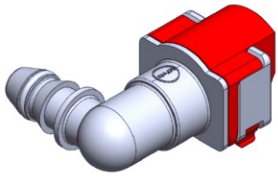

- **Part No. : 800695**
- **Product Category : Quick Connectors**
- **Product Family : Connectors**
- Application : Trans-Oil, Engine Oil
- Material Type : Plastic
- Color : Red
- Conductive : No
- OEM Specs : FordSAE J2044
- Female Side : Endform Size/Std : 1/2" SAE
- Male Side : Stem Size : 1/2", 12mm (Plastic Tube standard barb)
- Stem/Angle Configuration : 90°
- Quick Connectors: Connection : Side-Lock (Short-Head Gen I Posi)
- Quick Connectors: Number of ID Rings : 2
- OD O-ring : Yes
- Quick Connectors: Redundant Latch Available : No
- Made to Order/Stock : MTO