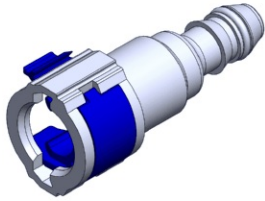

- **Part No. : 737522**
- **Product Category : Quick Connectors**
- **Product Family : Connectors**
- Application : Fuel - Liquid
- Material Type : Plastic
- Color : Blue
- Conductive : No
- OEM Specs : GM SAE J2044
- Female Side : Endform Size/Std : 3/8" SAE
- Male Side : 3/8", 10mm (Plastic Tube standard barb)
- Stem/Angle Configuration : 180°
- Quick Connectors: Connection : Side-Lock (Gen I Posi-Lock)
- Quick Connectors: Number of ID Rings : 2
- OD O-ring : Yes
- Quick Connectors: Redundant Latch Available : No
- Made to Order/Stock : MTO