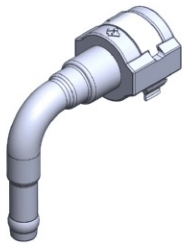

- **Part No. : 802619**
- **Product Category : Quick Connectors**
- **Product Family : Connectors**
- Application : Fuel - Liquid
- Material Type : Stainless Steel
- Color : White/Natural
- Conductive : Yes
- OEM Specs : SAE J2044
- Female Side : Endform Size/Std : 3/8" SAE
- Male Side : Stem Size : 5/16", 8mm (Plastic Tube to QC L-type)
- Stem/Angle Configuration : 90°
- Quick Connectors: Connection : Side-Lock (Hybrid Posi-Lock)
- Quick Connectors: Number of ID Rings : 2
- OD O-ring : Yes
- Quick Connectors: Redundant Latch Available : No
- Made to Order/Stock : MTO