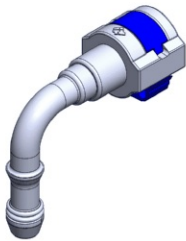

- **Part No. : 817532**
- **Product Category : Quick Connectors**
- **Product Family : Connectors**
- Application : Fuel - Liquid
- Material Type : Stainless Steel
- Color : Red
- OEM Specs : SAE J2044
- Female Side : Endform Size/Std : 3/8" SAE
- Male Side : Stem Size : 3/8" (Plastic Tube PCO)
- Stem/Angle Configuration : 90°
- Quick Connectors: Connection : Side-Lock (Hybrid Posi-Lock)
- OD O-ring : Yes
- Made to Order/Stock : MTO