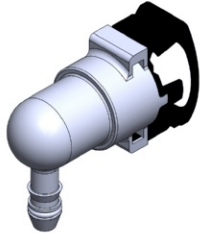

- **Part No. : 815555**
- **Product Category : Quick Connectors**
- **Product Family : Connectors**
- Application : Fuel - Liquid
- Material Type : Plastic
- Color : Black
- Conductive : Yes
- OEM Specs : Chrysler SAE J2044
- Female Side : Endform Size/Std : 5/8" SAE
- Male Side : Stem Size : 5/16", 8mm (Plastic Tube standard barb)
- Stem/Angle Configuration : 90°
- Quick Connectors: Connection : Single push-to-lock (GEN II - STR)
- Quick Connectors: Number of ID Rings : 2
- OD O-ring : Yes
- Quick Connectors: Redundant Latch Available : No
- Made to Order/Stock : MTO