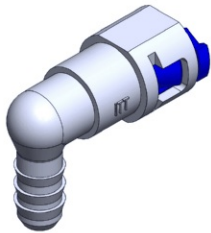

- **Part No. : 702509**
- **Product Category : Quick Connectors**
- **Product Family : Connectors**
- Application : Fuel - Liquid
- Color : Blue
- Conductive : Yes
- OEM Specs : GM SAE J2044
- Female Side : Endform Size/Std : 3/8" SAE
- Male Side : Stem Size : 3/8" (Plastic Tube triple barb)
- Stem/Angle Configuration : 90°
- Quick Connectors: Connection : Single push-to-lock (Series 300 Plastic)
- Quick Connectors: Number of ID Rings : 2
- OD O-ring : Yes
- Quick Connectors: Redundant Latch Available : No
- Made to Order/Stock : MTO