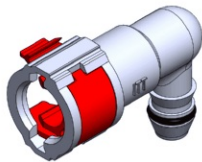

- **Part No. : 714553**
- **Product Category : Quick Connectors**
- **Product Family : Connectors**
- Application : Fuel - Liquid
- Material Type : Plastic
- Color : Red
- Conductive : Yes
- OEM Specs : SAE J2044
- Female Side : Endform Size/Std : 3/8" SAE
- Male Side : Stem Size : 3/8", 10mm (Plastic Tube standard barb)
- Stem/Angle Configuration : 90°
- Quick Connectors: Connection : Side-Lock (Gen I Posi-Lock)
- Quick Connectors: Number of ID Rings : 2
- OD O-ring : Yes
- Quick Connectors: Redundant Latch Available : No
- Made to Order/Stock : MTO