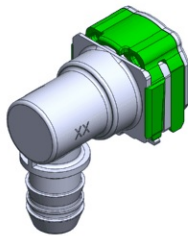

- **Part No. : 1036809**
- **Product Category : Quick Connectors**
- **Product Family : Connectors**
- Application : Fuel - Vapor
- Material Type : Plastic
- Color : Green
- Conductive : No
- OEM Specs : SAE J2044
- Female Side : Endform Size/Std : 5/8" SAE
- Male Side : 5/8" (Plastic Tube standard barb)
- Stem/Angle Configuration : 90°
- Quick Connectors: Connection : Side-Lock (Gen II Posi-Lock)
- Quick Connectors: Number of ID Rings : 2
- OD O-ring : Yes
- Quick Connectors: Redundant Latch Available : No
- Made to Order/Stock : MTO