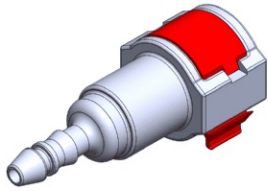

- **Part No. : 806599**
- **Product Category : Quick Connectors**
- **Product Family : Connectors**
- Application : Fuel - Vapor
- Material Type : Plastic
- Color : Red
- Conductive : No
- OEM Specs : GM SAE J2044
- Female Side : Endform Size/Std : 5/16", 8mm SAE
- Male Side : Stem Size : 1/4", 6mm (Plastic Tube standard barb)
- Stem/Angle Configuration : 180°
- Quick Connectors: Connection : Side-Lock (Gen I Posi-Lock)
- Quick Connectors: Number of ID Rings : 2
- OD O-ring : Yes
- Quick Connectors: Redundant Latch Available : No
- Made to Order/Stock : MTO