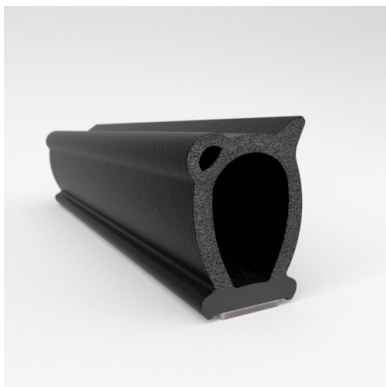

- **Part No. : 75002528**
- **Product Category : Tape-on Trim**
- **Product Family : Seals**
- Ship from Location : Cirie, Italy
- Standard Pack Quantity : 50 m
- Standard Carton Size : (75 cm x 75 cm x 15 cm)
- Made to Order/Stock : Order - 6-week lead time
- Material Type : EPDM
- Color : Black
- Length : 50 m
- Width : N/A
- Tape-on Trim: Thickness : N/A
- Bulb Size : 16.6 mm
- Overall Height : 25.3 mm
- Profile/Section : 9318