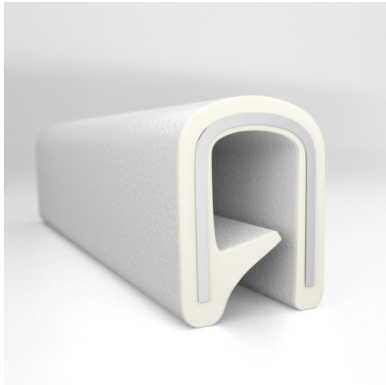

- **Part No. : 75000346**
- **Product Category : QuickEdge Trim**
- **Product Family : Seals**
- Ship from Location : Spring Lake, MI
- Standard Pack Quantity : 2 x 200' rolls
- Standard Carton Size : 17 x 16 x 9
- Made to Order/Stock : Stock
- Profile/Section : T78
- Material Type : PVC with aluminum core
- Edge Trim Material : PVC
- Color : White
- Length : 200'
- Width : 0.500"
- Leg Height : 0.660"
- Flange Grip Range : 0.090" to 0.190"
- QuickEdge Trim: Core Material : Aluminum
- QuickEdge Trim: Texture : Softone
- Same Profile As : 75000346, 75000348, 75001234, 75001309