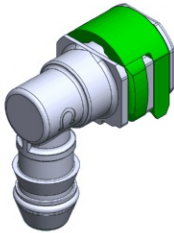

- **Part No. : 1038058**
- **Product Category : Quick Connectors**
- **Product Family : Connectors**
- Application : Fuel - Liquid
- Material Type : Plastic
- Color : Green
- Conductive : Yes
- OEM Specs : GM SAE J2044
- Female Side : Endform Size/Std : 3/8" SAE
- Male Side : 1/2" (Plastic Tube standard barb)
- Stem/Angle Configuration : 90°
- Quick Connectors: Connection : Side-Lock (Gen II Posi-Lock)
- Quick Connectors: Number of ID Rings : 2
- OD O-ring : Yes
- Quick Connectors: Redundant Latch Available : No
- Made to Order/Stock : MTO