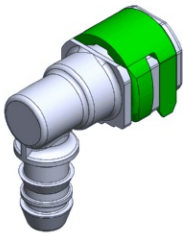

- **Part No. : 1025652**
- **Product Category : Quick Connectors**
- **Product Family : Connectors**
- Application : Fuel - Vapor
- Material Type : Plastic
- Color : Green
- Conductive : No
- OEM Specs : SAE J2044
- Female Side : Endform Size/Std : 5/16", 8mm SAE
- Male Side : Stem Size : 3/8", 10mm (Plastic Tube standard barb)
- Stem/Angle Configuration : 90°
- Quick Connectors: Connection : Side-Lock (Gen II Posi-Lock)
- Quick Connectors: Number of ID Rings : 2
- OD O-ring : Yes
- Quick Connectors: Redundant Latch Available : No
- Made to Order/Stock : MTO