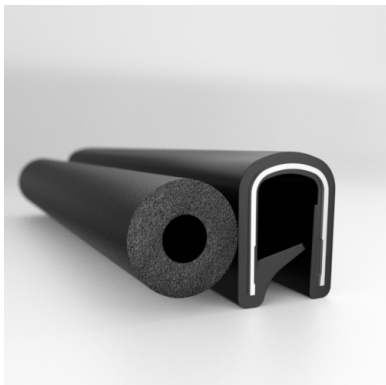

- **Part No. : 75001824**
- **Product Category : Push-on Trim**
- **Product Family : Seals**
- Ship from Location : Spring Lake, MI
- Standard Pack Quantity : 10 x 25' rolls
- Standard Carton Size : 19 x 19 x 12
- Made to Order/Stock : Stock
- Profile/Section : ST57C
- Bulb Material Type : EPDM Sponge
- Edge Trim Material : Vinyl
- Color : Black
- Length : 25'
- Leg Height : 0.520"
- Bulb Size : 0.375"
- Bulb Position : Side
- Flange Grip Range : 0.090" to 0.190"