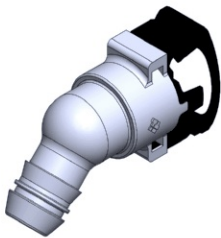

- **Part No. : 865596**
- **Product Category : Quick Connectors**
- **Product Family : Connectors**
- Application : Fuel - Vapor
- Material Type : Plastic
- Color : Black
- Conductive : No
- OEM Specs : GM SAE J2044
- Female Side : Endform Size/Std : 5/8" SAE
- Male Side : Stem Size : 5/8" (Plastic Tube standard barb)
- Stem/Angle Configuration : 45°
- Quick Connectors: Connection : Single push-to-lock (GEN II - STR)
- Quick Connectors: Number of ID Rings : 2
- OD O-ring : Yes
- Quick Connectors: Redundant Latch Available : No
- Made to Order/Stock : MTO