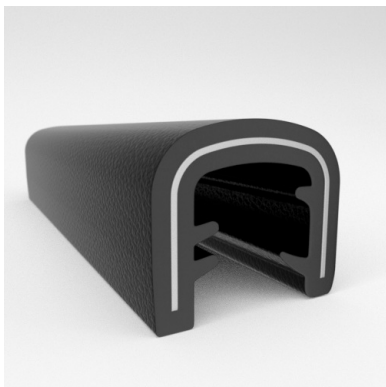

- **Part No. : 75002524**
- **Product Category : QuickEdge Trim**
- **Product Family : Seals**
- Ship from Location : Cirie, Italy
- Standard Pack Quantity : 50 m
- Standard Carton Size : (75 cm x 75 cm x 15 cm)
- Made to Order/Stock : Order - 6-week lead time
- Profile/Section : 8582-08M001
- Material Type : EPDM
- Edge Trim Material : N/A
- Color : Black
- Length : 50 m
- Width : 16 mm
- Leg Height : 11 mm
- Flange Grip Range : 6-8 mm
- QuickEdge Trim: Core Material : N/A
- QuickEdge Trim: Texture : N/A