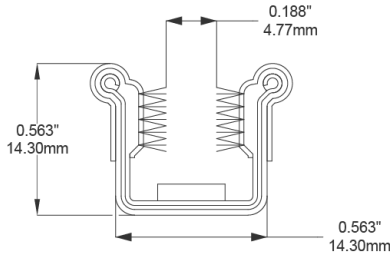

- **Part No. : 75000128**
- **Product Category : Restoration Vehicle Seal**
- **Product Family : Seals**
- Restoration Vehicle Seal: Vehicle Make : Chevrolet & GMC
- Restoration Vehicle Seal: Vehicle Model : Truck
- Restoration Vehicle Seal: Body : Pick Up
- Restoration Vehicle Seal: Platform : N/A
- Restoration Vehicle Seal: Start Year : 1955
- Restoration Vehicle Seal: End Year : 1958
- Restoration Vehicle Seal: Description : Channel - Front Door - Top & Rear
- Restoration Vehicle Seal: Section : Y630P
- Same Profile As : 75000128

- **Part No. : 75000122**
- **Product Category : Restoration Vehicle Seal**
- **Product Family : Seals**
- Restoration Vehicle Seal: Vehicle Make : N/A
- Restoration Vehicle Seal: Vehicle Model : N/A
- Restoration Vehicle Seal: Body : N/A
- Restoration Vehicle Seal: Platform : N/A
- Restoration Vehicle Seal: Start Year : N/A
- Restoration Vehicle Seal: End Year : N/A
- Restoration Vehicle Seal: Description : N/A
- Restoration Vehicle Seal: Section : N/A
- Same Profile As : 75000122

- **Part No. : 75000130**
- **Product Category : Restoration Vehicle Seal**
- **Product Family : Seals**
- Restoration Vehicle Seal: Vehicle Make : Chrysler
- Restoration Vehicle Seal: Vehicle Model : De Soto
- Restoration Vehicle Seal: Body : All Closed Body Styles
- Restoration Vehicle Seal: Platform : All
- Restoration Vehicle Seal: Start Year : 1955
- Restoration Vehicle Seal: End Year : 1956
- Restoration Vehicle Seal: Description : Front Door - Division Bar - Upper & Lower
- Restoration Vehicle Seal: Section : Y630P
- Same Profile As : 75000130