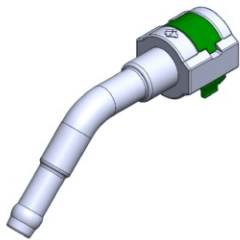

- **Part No. : 808549**
- **Product Category : Quick Connectors**
- **Product Family : Connectors**
- Application : Fuel - Liquid
- Material Type : Stainless Steel
- Color : Green
- Conductive : Yes
- OEM Specs : FordSAE J2044
- Female Side : Endform Size/Std : 5/16", 8mm SAE
- Male Side : Stem Size : 5/16" (-6) PTFE Hose
- Stem/Angle Configuration : 45°
- Quick Connectors: Connection : Side-Lock (Hybrid Posi-Lock)
- Quick Connectors: Number of ID Rings : 2
- OD O-ring : Yes
- Quick Connectors: Redundant Latch Available : No
- Made to Order/Stock : MTO