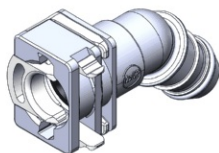

- **Part No. : 811635**
- **Product Category : Quick Connectors**
- **Product Family : Connectors**
- Application : Fuel - Vapor
- Material Type : Plastic
- Color : White/Natural
- Conductive : No
- OEM Specs : GM SAE J2044
- Female Side : Endform Size/Std : 12mm SAE
- Male Side : Stem Size : 5/8" (Plastic Tube standard barb)
- Stem/Angle Configuration : 45°
- Quick Connectors: Connection : Side-Lock (Short-Head Gen I Posi)
- OD O-ring : Yes
- Quick Connectors: Redundant Latch Available : No
- Made to Order/Stock : MTO