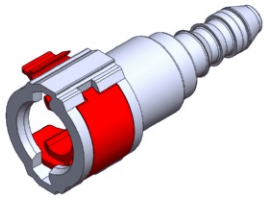

- **Part No. : 864562**
- **Product Category : Quick Connectors**
- **Product Family : Connectors**
- Application : Fuel - Liquid
- Material Type : Plastic
- Color : Red
- Conductive : Yes
- OEM Specs : FordSAE J2044
- Female Side : Endform Size/Std : 3/8" SAE
- Male Side : Stem Size : 5/16" (Plastic Tube triple barb)
- Stem/Angle Configuration : 180°
- Quick Connectors: Connection : Side-Lock (Gen I Posi-Lock)
- Quick Connectors: Number of ID Rings : 2
- OD O-ring : Yes
- Quick Connectors: Redundant Latch Available : No
- Made to Order/Stock : MTO