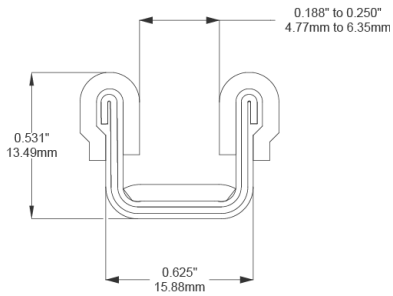

- **Part No. : 75000049**
- **Product Category : Restoration Vehicle Seal**
- **Product Family : Seals**
- Restoration Vehicle Seal: Vehicle Make : Dodge
- Restoration Vehicle Seal: Vehicle Model : Truck
- Restoration Vehicle Seal: Body : N/A
- Restoration Vehicle Seal: Platform : N/A
- Restoration Vehicle Seal: Start Year : 1953
- Restoration Vehicle Seal: End Year : 1960
- Restoration Vehicle Seal: Description : Channel - Front Door - Top & Rear
- Restoration Vehicle Seal: Section : 8A2
- Same Profile As : 75000049

- **Part No. : 75000053**
- **Product Category : Restoration Vehicle Seal**
- **Product Family : Seals**
- Restoration Vehicle Seal: Vehicle Make : Federal
- Restoration Vehicle Seal: Vehicle Model : Truck
- Restoration Vehicle Seal: Body : All Models, Except Heavy Duty
- Restoration Vehicle Seal: Platform : N/A
- Restoration Vehicle Seal: Start Year : 1950
- Restoration Vehicle Seal: End Year : 1958
- Restoration Vehicle Seal: Description : Channel - Front Door - Top & Rear
- Restoration Vehicle Seal: Section : 10A
- Same Profile As : 75000053

- **Part No. : 75000060**
- **Product Category : Restoration Vehicle Seal**
- **Product Family : Seals**
- Restoration Vehicle Seal: Vehicle Make : Chevrolet & GMC
- Restoration Vehicle Seal: Vehicle Model : Truck
- Restoration Vehicle Seal: Body : Cab
- Restoration Vehicle Seal: Platform : With Frame
- Restoration Vehicle Seal: Start Year : 1950
- Restoration Vehicle Seal: End Year : 1963
- Restoration Vehicle Seal: Description : Channel - Front Door - Top & Rear
- Restoration Vehicle Seal: Section : 10E -1
- Same Profile As : 75000060