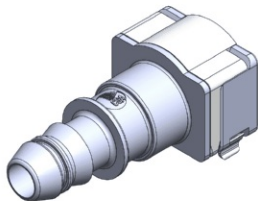

- **Part No. : 1014348**
- **Product Category : Quick Connectors**
- **Product Family : Connectors**
- Application : Fuel - Vapor
- Material Type : Plastic
- Color : White/Natural
- Conductive : No
- OEM Specs : SAE J2044
- Female Side : Endform Size/Std : 12mm SAE
- Male Side : Stem Size : 1/2", 12mm (Plastic Tube standard barb)
- Stem/Angle Configuration : 180°
- Quick Connectors: Connection : Side-Lock (Short-Head Gen I Posi)
- Quick Connectors: Number of ID Rings : 2
- OD O-ring : Yes
- Quick Connectors: Redundant Latch Available : No
- Made to Order/Stock : MTO