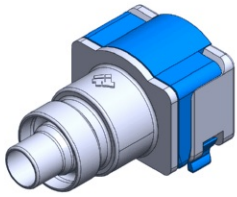

- **Part No. : 820624**
- **Product Category : Quick Connectors**
- **Product Family : Connectors**
- Application : Trans-Oil, Engine Oil
- Material Type : Plastic
- Color : Red
- Conductive : No
- OEM Specs : FordSAE J2044
- Female Side : Endform Size/Std : 3/8" SAE
- Male Side : Stem Size : 3/8" (Plastic Tube spin-weld)
- Stem/Angle Configuration : 180°
- Quick Connectors: Connection : Side-Lock (Short-Head Gen I Posi)
- Quick Connectors: Number of ID Rings : 2
- OD O-ring : Yes
- Quick Connectors: Redundant Latch Available : No
- Made to Order/Stock : MTO