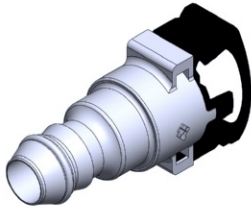

- **Part No. : 815591**
- **Product Category : Quick Connectors**
- **Product Family : Connectors**
- Application : Fuel - Vapor
- Material Type : Plastic
- Color : Black
- Conductive : No
- OEM Specs : GM SAE J2044
- Female Side : Endform Size/Std : 5/8" SAE
- Male Side : Stem Size : 5/8" (Plastic Tube standard barb)
- Stem/Angle Configuration : 180°
- Quick Connectors: Connection : Single push-to-lock (GEN II - STR)
- Quick Connectors: Number of ID Rings : 2
- OD O-ring : Yes
- Quick Connectors: Redundant Latch Available : No
- Made to Order/Stock : MTO