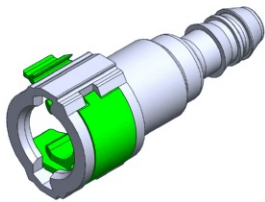

- **Part No. : 847522**
- **Product Category : Quick Connectors**
- **Product Family : Connectors**
- Application : Fuel - Vapor
- Material Type : Plastic
- Color : Red
- Conductive : No
- OEM Specs : GM SAE J2044
- Female Side : Endform Size/Std : 3/8" SAE
- Male Side : Stem Size : 3/8", 10mm (Plastic Tube standard barb)
- Stem/Angle Configuration : 180°
- Quick Connectors: Connection : Side-Lock (Gen I Posi-Lock)
- Quick Connectors: Number of ID Rings : 2
- OD O-ring : Yes
- Quick Connectors: Redundant Latch Available : No
- Made to Order/Stock : MTO