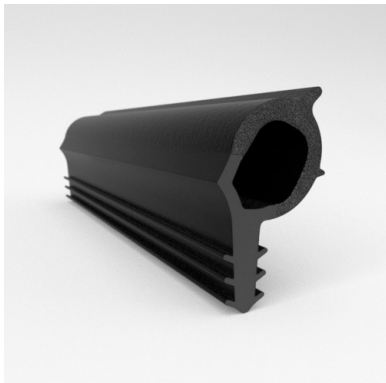

- **Part No. : 75002545**
- **Product Category : Push-on Trim**
- **Product Family : Seals**
- Ship from Location : Cirie, Italy
- Standard Pack Quantity : 600m or 50 m
- Standard Carton Size : (100 cm x 120 cm x 110 cm) or (75 cm x 75 cm x 15 cm)
- Made to Order/Stock : Order - 6-week lead time
- Profile/Section : 8583
- Bulb Material Type : EPDM Sponge
- Edge Trim Material : N/A
- Color : Black
- Length : N/A
- Leg Height : 11 mm
- Bulb Size : 15.5/13.8 mm
- Bulb Position : Top
- Flange Grip Range : 6.6 mm (ref)
- Gripper Material Type : Dense EPDM
- Overall Height : 28 mm