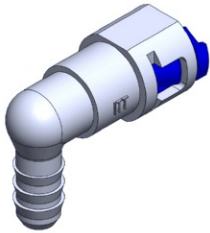

- **Part No. : 862509**
- **Product Category : Quick Connectors**
- **Product Family : Connectors**
- Application : Fuel - Liquid
- Material Type : Plastic
- Color : Blue
- Conductive : Yes
- OEM Specs : GM SAE J2044
- Female Side : Endform Size/Std : 3/8" SAE
- Male Side : Stem Size : 3/8" (Plastic Tube triple barb)
- Stem/Angle Configuration : 90°
- Quick Connectors: Connection : Single push-to-lock (Series 300 Plastic)
- Quick Connectors: Number of ID Rings : 2
- OD O-ring : Yes
- Quick Connectors: Redundant Latch Available : No
- Made to Order/Stock : MTO