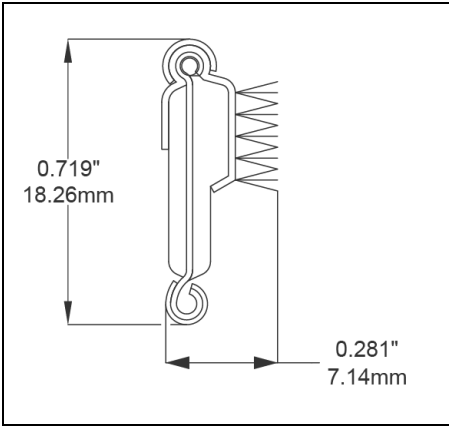

- **Part No. : 75000145**
- **Product Category : Restoration Vehicle Seal**
- **Product Family : Seals**
- Restoration Vehicle Seal: Vehicle Make : Chrysler
- Restoration Vehicle Seal: Vehicle Model : De Soto
- Restoration Vehicle Seal: Body : 4 Door Sedan
- Restoration Vehicle Seal: Platform : 3-H
- Restoration Vehicle Seal: Start Year : 1953
- Restoration Vehicle Seal: End Year : 1961
- Restoration Vehicle Seal: Description : Front Door - Belt W/Strip - Inner
- Restoration Vehicle Seal: Section : YM30
- Same Profile As : 75000145