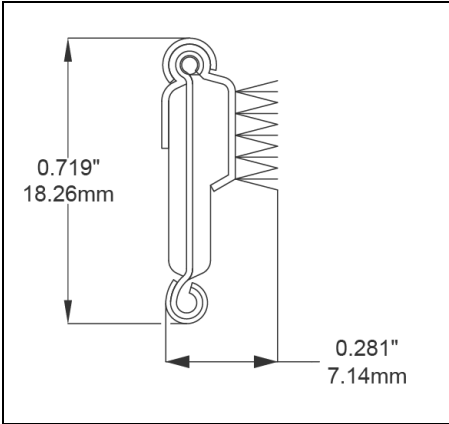

- **Part No. : 75000144**
- **Product Category : Restoration Vehicle Seal**
- **Product Family : Seals**
- Restoration Vehicle Seal: Vehicle Make : Chrysler
- Restoration Vehicle Seal: Vehicle Model : All Models
- Restoration Vehicle Seal: Body : All Open Body Styles
- Restoration Vehicle Seal: Platform : All
- Restoration Vehicle Seal: Start Year : 1953
- Restoration Vehicle Seal: End Year : 1956
- Restoration Vehicle Seal: Description : Front Door - Belt W/Strip - Inner
- Restoration Vehicle Seal: Section : YM30
- Same Profile As : 75000144