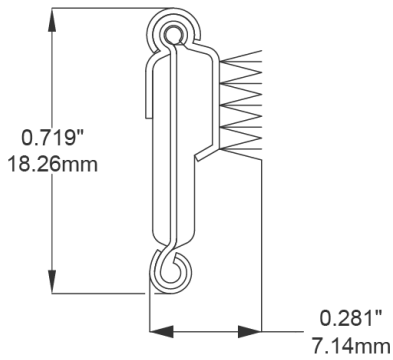

- **Part No. : 75000144**
- **Product Category : Restoration Vehicle Seal**
- **Product Family : Seals**
- Restoration Vehicle Seal: Vehicle Make : Chrysler
- Restoration Vehicle Seal: Vehicle Model : All Models
- Restoration Vehicle Seal: Body : All Open Body Styles
- Restoration Vehicle Seal: Platform : All
- Restoration Vehicle Seal: Start Year : 1957
- Restoration Vehicle Seal: End Year : 1959
- Restoration Vehicle Seal: Description : Front Door - Belt W/Strip - Outer
- Restoration Vehicle Seal: Section : YM30
- Same Profile As : 75000144