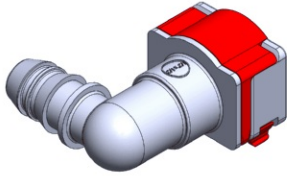

- **Part No. : 1014780**
- **Product Category : Quick Connectors**
- **Product Family : Connectors**
- Application : Fuel - Liquid
- Material Type : Plastic
- Color : Red
- Conductive : Yes
- OEM Specs : FordSAE J2044
- Female Side : Endform Size/Std : 1/2" SAE
- Male Side : Stem Size : 1/2", 12mm (Plastic Tube standard barb)
- Stem/Angle Configuration : 90°
- Quick Connectors: Connection : Side-Lock (Short-Head Gen I Posi)
- Quick Connectors: Number of ID Rings : 2
- OD O-ring : Yes
- Quick Connectors: Redundant Latch Available : No
- Made to Order/Stock : MTO