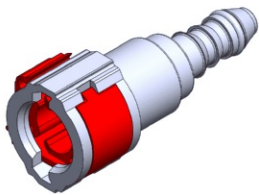

- **Part No. : 814562**
- **Product Category : Quick Connectors**
- **Product Family : Connectors**
- Application : Fuel - Liquid
- Material Type : Plastic
- Color : Red
- Conductive : Yes
- OEM Specs : FordSAE J2044
- Female Side : Endform Size/Std : 3/8" SAE
- Male Side : Stem Size : 5/16" (Plastic Tube triple barb)
- Stem/Angle Configuration : 180°
- Quick Connectors: Connection : Double-Lock (Gen I Posi-Lock)
- Quick Connectors: Number of ID Rings : 2
- OD O-ring : Yes
- Quick Connectors: Redundant Latch Available : Yes
- Made to Order/Stock : MTO