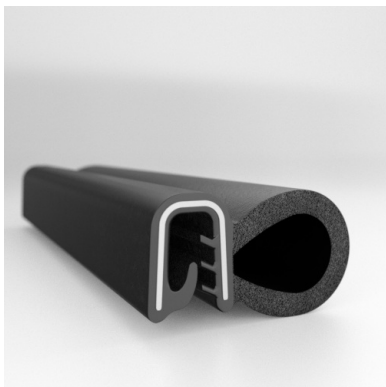

- **Part No. : 75001367**
- **Product Category : Push-on Trim**
- **Product Family : Seals**
- Ship from Location : Spring Lake, MI
- Standard Pack Quantity : 2250'
- Standard Carton Size : 43.125 x 42.625 x 8
- Made to Order/Stock : Stock
- Profile/Section : RS132F
- Bulb Material Type : EPDM Sponge
- Edge Trim Material : Rubber
- Color : Black
- Length : 2250'
- Leg Height : 0.560"
- Bulb Size : 0.790"
- Bulb Position : Side
- Flange Grip Range : 0.090" to 0.120"
- Same Profile As : 75001364, 75002030, 75001367