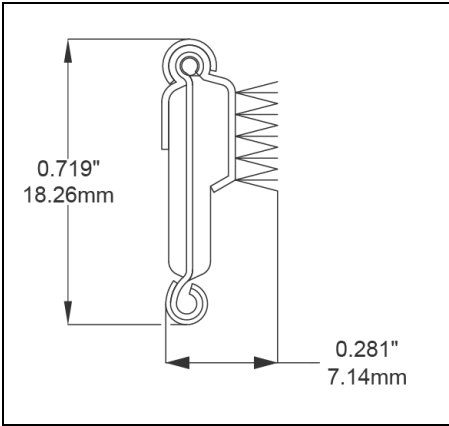

- **Part No. : 75000145**
- **Product Category : Restoration Vehicle Seal**
- **Product Family : Seals**
- Restoration Vehicle Seal: Vehicle Make : Chrysler
- Restoration Vehicle Seal: Vehicle Model : Plymouth
- Restoration Vehicle Seal: Body : 4 Door Hardtop
- Restoration Vehicle Seal: Platform : N/A
- Restoration Vehicle Seal: Start Year : 1953
- Restoration Vehicle Seal: End Year : 1954
- Restoration Vehicle Seal: Description : Front Door - Belt W/Strip - Outer
- Restoration Vehicle Seal: Section : YM30
- Same Profile As : 75000145