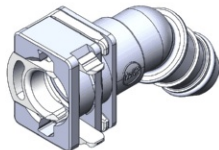

- **Part No. : 801635**
- **Product Category : Quick Connectors**
- **Product Family : Connectors**
- Application : Fuel - Vapor
- Material Type : Plastic
- Color : White/Natural
- Conductive : No
- OEM Specs : GM SAE J2044
- Female Side : Endform Size/Std : 12mm SAE
- Male Side : Stem Size : 5/8" (Plastic Tube standard barb)
- Stem/Angle Configuration : 45°
- Quick Connectors: Connection : Side-Lock (Short-Head Gen I Posi)
- Quick Connectors: Number of ID Rings : 2
- OD O-ring : Yes
- Quick Connectors: Redundant Latch Available : No
- Made to Order/Stock : MTO