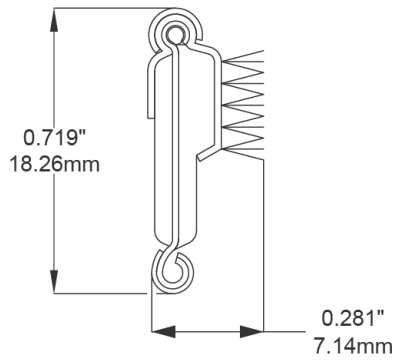

- **Part No. : 75000145**
- **Product Category : Restoration Vehicle Seal**
- **Product Family : Seals**
- Restoration Vehicle Seal: Vehicle Make : Chrysler
- Restoration Vehicle Seal: Vehicle Model : Imperial
- Restoration Vehicle Seal: Body : 4 Door Sedan
- Restoration Vehicle Seal: Platform : N/A
- Restoration Vehicle Seal: Start Year : 1957
- Restoration Vehicle Seal: End Year : 1961
- Restoration Vehicle Seal: Description : Rear Door - Belt W/Strip - Inner
- Restoration Vehicle Seal: Section : YM30
- Same Profile As : 75000145

- **Part No. : 75000146**
- **Product Category : Restoration Vehicle Seal**
- **Product Family : Seals**
- Restoration Vehicle Seal: Vehicle Make : Chrysler
- Restoration Vehicle Seal: Vehicle Model : All Models
- Restoration Vehicle Seal: Body : 4 Door Sedan
- Restoration Vehicle Seal: Platform : 3-H
- Restoration Vehicle Seal: Start Year : 1953
- Restoration Vehicle Seal: End Year : 1963
- Restoration Vehicle Seal: Description : Front Door - Belt W/Strip - Inner
- Restoration Vehicle Seal: Section : YM30
- Same Profile As : 75000146

- **Part No. : 75000005**
- **Product Category : Restoration Vehicle Seal**
- **Product Family : Seals**
- Restoration Vehicle Seal: Vehicle Make : Diamond T
- Restoration Vehicle Seal: Vehicle Model : Truck
- Restoration Vehicle Seal: Body : Conventional
- Restoration Vehicle Seal: Platform : N/A
- Restoration Vehicle Seal: Start Year : 1949
- Restoration Vehicle Seal: End Year : 1963
- Restoration Vehicle Seal: Description : Front Door - Division Bar - Upper & Lower
- Restoration Vehicle Seal: Section : 2C
- Same Profile As : 75000005