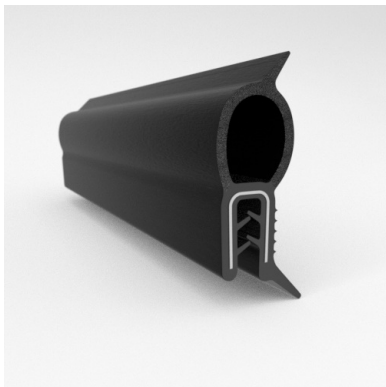

- **Part No. : 75001609**
- **Product Category : Push-on Trim**
- **Product Family : Seals**
- Ship from Location : Spring Lake, MI
- Standard Pack Quantity : 3 x 82' rolls
- Standard Carton Size : 21 x 21 x 9
- Made to Order/Stock : Stock
- Profile/Section : BZ607
- Bulb Material Type : EPDM Sponge
- Edge Trim Material : Rubber
- Color : Black
- Length : 82'
- Leg Height : 0.686"
- Bulb Size : 0.653"
- Bulb Position : Top
- Flange Grip Range : 0.060" to 0.079"