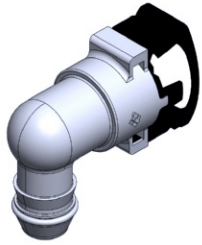

- **Part No. : 815535**
- **Product Category : Quick Connectors**
- **Product Family : Connectors**
- Application : Fuel - Vapor
- Material Type : Plastic
- Color : Black
- Conductive : No
- OEM Specs : GM SAE J2044
- Female Side : Endform Size/Std : 5/8" SAE
- Male Side : Stem Size : 5/8" (Plastic Tube standard barb)
- Stem/Angle Configuration : 90°
- Quick Connectors: Connection : Single push-to-lock (GEN II - STR)
- Quick Connectors: Number of ID Rings : 2
- OD O-ring : Yes
- Quick Connectors: Redundant Latch Available : No
- Made to Order/Stock : MTO