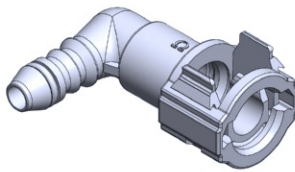

- **Part No. : 764552**
- **Product Category : Quick Connectors**
- **Product Family : Connectors**
- Application : Fuel - Liquid
- Material Type : Plastic
- Color : White/Natural
- Conductive : Yes
- OEM Specs : SAE J2044
- Female Side : Endform Size/Std : 5/16", 8mm SAE
- Male Side : Stem Size : 5/16" (Plastic Tube triple barb)
- Stem/Angle Configuration : 90°
- Quick Connectors: Connection : Side-Lock (Gen I Posi-Lock)
- Quick Connectors: Number of ID Rings : 2
- OD O-ring : Yes
- Quick Connectors: Redundant Latch Available : No
- Made to Order/Stock : MTO