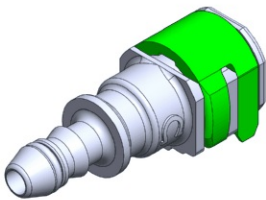

- **Part No. : 1014092**
- **Product Category : Quick Connectors**
- **Product Family : Connectors**
- Application : Fuel - Liquid
- Material Type : Plastic
- Color : Green
- Conductive : No
- OEM Specs : GM SAE J2044
- Female Side : Endform Size/Std : 5/16", 8mm SAE
- Male Side : Stem Size : 5/16", 8mm (Plastic Tube standard barb)
- Stem/Angle Configuration : 180°
- Quick Connectors: Connection : Side-Lock (Gen II Posi-Lock)
- Quick Connectors: Number of ID Rings : 2
- OD O-ring : Yes
- Quick Connectors: Redundant Latch Available : No
- Made to Order/Stock : MTO