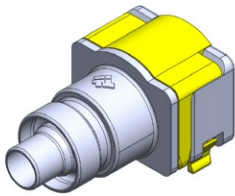

- **Part No. : 810624**
- **Product Category : Quick Connectors**
- **Product Family : Connectors**
- Application : Trans-Oil, Engine Oil
- Material Type : Plastic
- Color : Yellow
- Conductive : No
- OEM Specs : FordSAE J2044
- Female Side : Endform Size/Std : 3/8" SAE
- Male Side : Stem Size : 3/8" (Plastic Tube spin-weld)
- Stem/Angle Configuration : 180°
- Quick Connectors: Connection : Side-Lock (Short-Head Gen I Posi)
- Quick Connectors: Number of ID Rings : 2
- OD O-ring : Yes
- Quick Connectors: Redundant Latch Available : No
- Made to Order/Stock : MTO