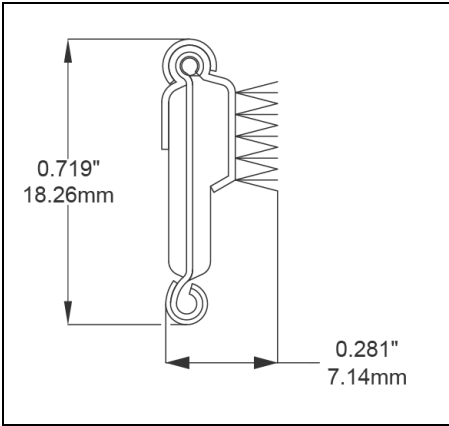

- **Part No. : 75000144**
- **Product Category : Restoration Vehicle Seal**
- **Product Family : Seals**
- Restoration Vehicle Seal: Vehicle Make : Chrysler
- Restoration Vehicle Seal: Vehicle Model : Imperial
- Restoration Vehicle Seal: Body : All Open Body Styles
- Restoration Vehicle Seal: Platform : N/A
- Restoration Vehicle Seal: Start Year : 1953
- Restoration Vehicle Seal: End Year : 1963
- Restoration Vehicle Seal: Description : Front Door - Belt W/Strip - Inner
- Restoration Vehicle Seal: Section : YM30
- Same Profile As : 75000144