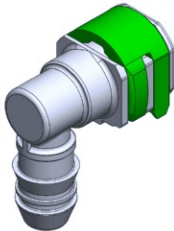

- **Part No. : 1013747**
- **Product Category : Quick Connectors**
- **Product Family : Connectors**
- Application : Fuel - Vapor
- Material Type : Plastic
- Color : Green
- Conductive : No
- OEM Specs : FordSAE J2044
- Female Side : Endform Size/Std : 3/8" SAE
- Male Side : 1/2", 12mm (Plastic Tube standard barb)
- Stem/Angle Configuration : 90°
- Quick Connectors: Connection : Side-Lock (Gen II Posi-Lock)
- Quick Connectors: Number of ID Rings : 2
- OD O-ring : Yes
- Quick Connectors: Redundant Latch Available : No
- Made to Order/Stock : MTO