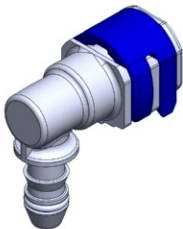

- **Part No. : 1049828**
- **Product Category : Quick Connectors**
- **Product Family : Connectors**
- Application : Fuel - Vapor
- Material Type : Plastic
- Color : Blue
- Conductive : No
- OEM Specs : GM SAE J2044
- Female Side : Endform Size/Std : 5/16", 8mm SAE
- Male Side : Stem Size : 5/16" (Plastic Tube standard Barb)
- Stem/Angle Configuration : 90°
- Quick Connectors: Connection : Side-Lock (Gen II Posi-Lock)
- Quick Connectors: Number of ID Rings : 2
- OD O-ring : Yes
- Quick Connectors: Redundant Latch Available : No
- Made to Order/Stock : MTO