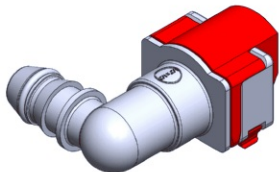

- **Part No. : 801649**
- **Product Category : Quick Connectors**
- **Product Family : Connectors**
- Application : Fuel - Liquid
- Material Type : Plastic
- Color : Red
- Conductive : Yes
- OEM Specs : SAE J2044
- Female Side : Endform Size/Std : 1/2" SAE
- Male Side : Stem Size : 1/2", 12mm (Plastic Tube standard barb)
- Stem/Angle Configuration : 90°
- Quick Connectors: Connection : Side-Lock (Short-Head Gen I Posi)
- Quick Connectors: Number of ID Rings : 2
- OD O-ring : Yes
- Quick Connectors: Redundant Latch Available : No
- Made to Order/Stock : MTO