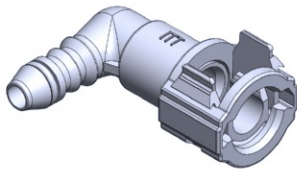

- **Part No. : 813505**
- **Product Category : Quick Connectors**
- **Product Family : Connectors**
- Application : Fuel - Liquid
- Material Type : Plastic
- Color : White/Natural
- Conductive : Yes
- OEM Specs : FordSAE J2044
- Female Side : Endform Size/Std : 5/16", 8mm SAE
- Male Side : Stem Size : 5/16" (Plastic Tube triple barb)
- Stem/Angle Configuration : 90°
- Quick Connectors: Connection : Side-Lock (Gen I Posi-Lock)
- Quick Connectors: Number of ID Rings : 2
- OD O-ring : Yes
- Quick Connectors: Redundant Latch Available : No
- Made to Order/Stock : MTO