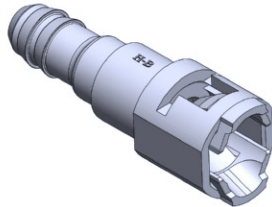

- **Part No. : 800552**
- **Product Category : Quick Connectors**
- **Product Family : Connectors**
- Application : Fuel - Vapor
- Material Type : Plastic
- Color : Black
- Conductive : No
- Female Side : Endform Size/Std : 5/16" CS Custom
- Male Side : Stem Size : 3/8", 10mm (Plastic tube double barb)
- Stem/Angle Configuration : 180°
- Quick Connectors: Connection : Single push-to-lock (Series 300 Plastic)
- Quick Connectors: Number of ID Rings : 2
- OD O-ring : Yes
- Quick Connectors: Redundant Latch Available : No
- Made to Order/Stock : MTO