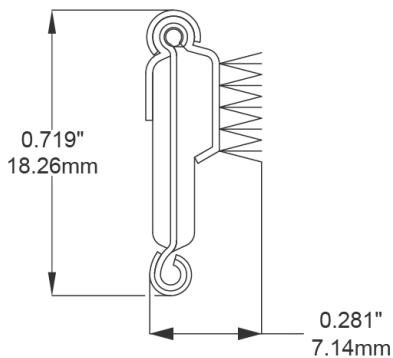

- **Part No. : 75000145**
- **Product Category : Restoration Vehicle Seal**
- **Product Family : Seals**
- Restoration Vehicle Seal: Vehicle Make : Chrysler
- Restoration Vehicle Seal: Vehicle Model : De Soto
- Restoration Vehicle Seal: Body : All Open Body Styles
- Restoration Vehicle Seal: Platform : 3-H
- Restoration Vehicle Seal: Start Year : 1957
- Restoration Vehicle Seal: End Year : 1961
- Restoration Vehicle Seal: Description : QTR WDO - Belt W/Strip - Inner
- Restoration Vehicle Seal: Section : YM30
- Same Profile As : 75000145

- **Part No. : 75000045**
- **Product Category : Restoration Vehicle Seal**
- **Product Family : Seals**
- Restoration Vehicle Seal: Vehicle Make : Diamond T
- Restoration Vehicle Seal: Vehicle Model : Truck
- Restoration Vehicle Seal: Body : C.O.E
- Restoration Vehicle Seal: Platform : N/A
- Restoration Vehicle Seal: Start Year : 1955
- Restoration Vehicle Seal: End Year : 1968
- Restoration Vehicle Seal: Description : Channel - Front Door - Top & Rear
- Restoration Vehicle Seal: Section : 8A1
- Same Profile As : 75000045