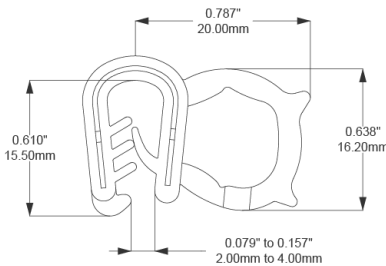

- **Part No. : 75002511**
- **Product Category : Push-on Trim**
- **Product Family : Seals**
- Ship from Location : Cirie, Italy
- Standard Pack Quantity : 600m or 50 m
- Standard Carton Size : (100 cm x 120 cm x 110 cm) or (75 cm x 75 cm x 15 cm)
- Made to Order/Stock : Order - 6-week lead time
- Profile/Section : 8526-04M004
- Bulb Material Type : EPDM Sponge
- Edge Trim Material : N/A
- Color : Black
- Length : 50 m
- Leg Height : 15.5 mm
- Bulb Size : 16.2/20 mm
- Bulb Position : Side
- Flange Grip Range : 2-4 mm
- Gripper Material Type : Dense EPDM