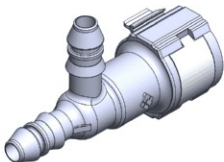

- **Part No. : 808578**
- **Product Category : Quick Connectors**
- **Product Family : Connectors**
- Application : Fuel - Liquid/Vapor
- Material Type : Plastic
- Color : White/Natural
- Conductive : No
- OEM Specs : GM SAE J2044
- Female Side : Endform Size/Std : 5/16", 8mm SAE
- Male Side : Stem Size : 5/16", 8mm (Plastic Tube standard barb)
- Stem/Angle Configuration : T
- Quick Connectors: Connection : Side-Lock (Gen I Posi-Lock)
- Quick Connectors: Number of ID Rings : 2
- OD O-ring : Yes
- Quick Connectors: Redundant Latch Available : No
- Made to Order/Stock : MTO