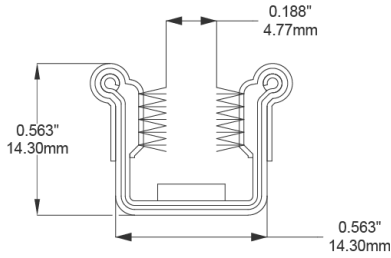

- **Part No. : 75000129**
- **Product Category : Restoration Vehicle Seal**
- **Product Family : Seals**
- Restoration Vehicle Seal: Vehicle Make : Chevrolet & GMC
- Restoration Vehicle Seal: Vehicle Model : Truck
- Restoration Vehicle Seal: Body : Sedan Deliveries
- Restoration Vehicle Seal: Platform : N/A
- Restoration Vehicle Seal: Start Year : 1955
- Restoration Vehicle Seal: End Year : 1958
- Restoration Vehicle Seal: Description : Channel - Front Door - Top & Rear
- Restoration Vehicle Seal: Section : Y630P
- Same Profile As : 75000129