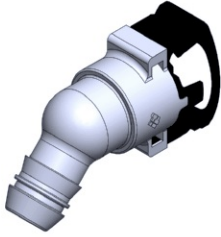

- **Part No. : 845596**
- **Product Category : Quick Connectors**
- **Product Family : Connectors**
- Application : Fuel - Vapor
- Material Type : Plastic
- Color : Black
- Conductive : No
- OEM Specs : GM SAE J2044
- Female Side : Endform Size/Std : 5/8" SAE
- Male Side : Stem Size : 5/8" (Plastic Tube standard barb)
- Stem/Angle Configuration : 45°
- Quick Connectors: Connection : Single push-to-lock (GEN II - STR)
- Quick Connectors: Number of ID Rings : 2
- OD O-ring : Yes
- Quick Connectors: Redundant Latch Available : No
- Made to Order/Stock : MTO