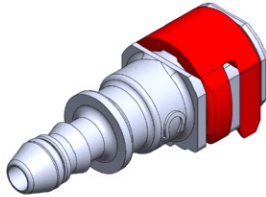

- **Part No. : 1029368**
- **Product Category : Quick Connectors**
- **Product Family : Connectors**
- Application : Fuel - Liquid
- Material Type : Plastic
- Color : Red
- Conductive : Yes
- OEM Specs : SAE J2044
- Female Side : Endform Size/Std : 5/16", 8mm SAE
- Male Side : 5/16", 8mm (Plastic Tube standard barb)
- Stem/Angle Configuration : 180°
- Quick Connectors: Connection : Side-Lock (Gen II Posi-Lock)
- Quick Connectors: Number of ID Rings : 2
- OD O-ring : Yes
- Quick Connectors: Redundant Latch Available : No
- Made to Order/Stock : MTO