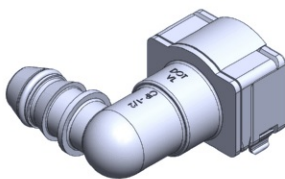

- **Part No. : 801629**
- **Product Category : Quick Connectors**
- **Product Family : Connectors**
- Application : Fuel - Vapor
- Material Type : Plastic
- Color : White/Natural
- Conductive : Yes
- OEM Specs : FordSAE J2044
- Female Side : Endform Size/Std : 12mm SAE
- Male Side : Stem Size : 1/2", 12mm (Plastic Tube standard barb)
- Stem/Angle Configuration : 90°
- Quick Connectors: Connection : Side-Lock (Short-Head Gen I Posi)
- Quick Connectors: Number of ID Rings : 2
- OD O-ring : Yes
- Quick Connectors: Redundant Latch Available : No
- Made to Order/Stock : MTO