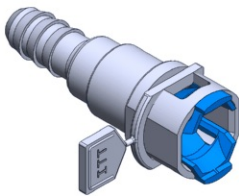

- **Part No. : 811518**
- **Product Category : Quick Connectors**
- **Product Family : Connectors**
- Application : Fuel - Liquid
- Material Type : Plastic
- Color : Blue
- Conductive : No
- OEM Specs : Chrysler SAE J2044
- Female Side : Endform Size/Std : 3/8" SAE
- Male Side : Stem Size : 3/8" (Plastic Tube triple barb)
- Stem/Angle Configuration : 180°
- Quick Connectors: Connection : Single push-to-lock (Series 300 Plastic)
- OD O-ring : Yes
- Quick Connectors: Redundant Latch Available : No
- Made to Order/Stock : MTO