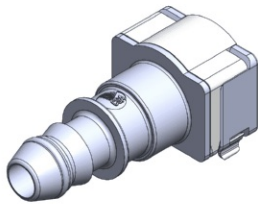

- **Part No. : 801632**
- **Product Category : Quick Connectors**
- **Product Family : Connectors**
- Application : Fuel - Liquid
- Material Type : Plastic
- Color : White/Natural
- Conductive : Yes
- OEM Specs : GM SAE J2044
- Female Side : Endform Size/Std : 12mm SAE
- Male Side : Stem Size : 1/2" (Plastic Tube standard Barb)
- Stem/Angle Configuration : 180°
- Quick Connectors: Connection : Side-Lock (Short-Head Gen I Posi)
- Quick Connectors: Number of ID Rings : 2
- OD O-ring : Yes
- Quick Connectors: Redundant Latch Available : No
- Made to Order/Stock : MTO