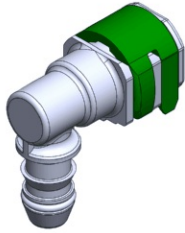

- **Part No. : 1021268**
- **Product Category : Quick Connectors**
- **Product Family : Connectors**
- Application : Fuel - Vapor
- Material Type : Plastic
- Color : Green
- Conductive : No
- OEM Specs : CAN USE FOR Ford GM CHRYSLERSAE J2044
- Female Side : Endform Size/Std : 5/16", 8mm SAE
- Male Side : 3/8", 10mm (Plastic Tube standard barb)
- Stem/Angle Configuration : 90°
- Quick Connectors: Number of ID Rings : 2
- OD O-ring : Yes
- Quick Connectors: Redundant Latch Available : No
- Made to Order/Stock : MTO