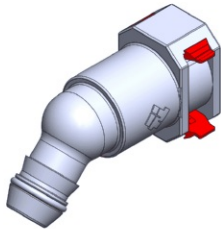

- **Part No. : 809539**
- **Product Category : Quick Connectors**
- **Product Family : Connectors**
- Application : Fuel - Vapor
- Material Type : Plastic
- Color : Red
- Conductive : No
- OEM Specs : FordSAE J2044
- Female Side : Endform Size/Std : 5/8" SAE
- Male Side : Stem Size : 5/8" (Plastic Tube standard barb)
- Stem/Angle Configuration : 45°
- Quick Connectors: Connection : Side-Lock (Low-Profile Gen I)
- Quick Connectors: Number of ID Rings : 2
- OD O-ring : Yes
- Quick Connectors: Redundant Latch Available : No
- Made to Order/Stock : MTO