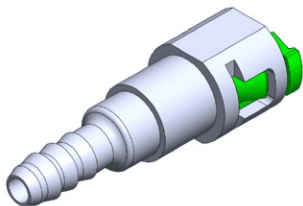

- **Part No. : 750505**
- **Product Category : Quick Connectors**
- **Product Family : Connectors**
- Application : Fuel - Liquid
- Material Type : Plastic
- Color : Green
- Conductive : No
- OEM Specs : FordSAE J2044
- Female Side : Endform Size/Std : 5/16", 8mm SAE
- Male Side : 5/16" (Plastic Tube triple barb)
- Stem/Angle Configuration : 180°
- Quick Connectors: Connection : Single push-to-lock (Series 300 Plastic)
- Quick Connectors: Number of ID Rings : 2
- OD O-ring : Yes
- Quick Connectors: Redundant Latch Available : No
- Made to Order/Stock : MTO