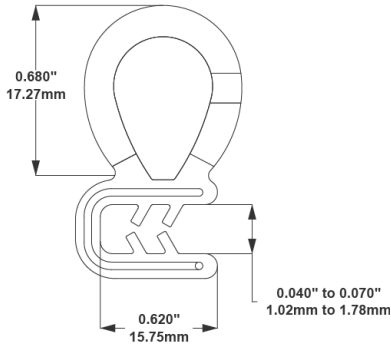

- **Part No. : 75001366**
- **Product Category : Push-on Trim**
- **Product Family : Seals**
- Ship from Location : Spring Lake, MI
- Standard Pack Quantity : 2250'
- Standard Carton Size : 43.125 x 42.625 x 8
- Made to Order/Stock : Stock
- Profile/Section : RS130FX
- Bulb Material Type : EPDM Sponge
- Edge Trim Material : Rubber
- Color : Black
- Length : 2250'
- Leg Height : 0.620"
- Bulb Size : 0.680"
- Bulb Position : Side
- Flange Grip Range : 0.040" to 0.070"