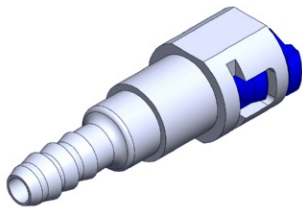

- **Part No. : 892510**
- **Product Category : Quick Connectors**
- **Product Family : Connectors**
- Application : Fuel - Liquid
- Material Type : Plastic
- Color : Blue
- Conductive : Yes
- OEM Specs : GM SAE J2044
- Female Side : Endform Size/Std : 5/16", 8mm SAE
- Male Side : Stem Size : 5/16" (Plastic Tube triple barb)
- Stem/Angle Configuration : 180°
- Quick Connectors: Connection : Single push-to-lock (Series 300 Plastic)
- Quick Connectors: Number of ID Rings : 2
- OD O-ring : Yes
- Quick Connectors: Redundant Latch Available : No
- Made to Order/Stock : MTO