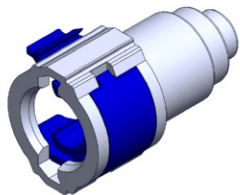

- **Part No. : 825571**
- **Product Category : Quick Connectors**
- **Product Family : Connectors**
- Application : Fuel - Liquid
- Material Type : Plastic
- Color : Blue
- Conductive : Yes
- OEM Specs : GM SAE J2044
- Female Side : Endform Size/Std : 3/8" SAE
- Male Side : Stem Size : Plug
- Stem/Angle Configuration : 180°
- Quick Connectors: Connection : Side-Lock (Gen I Posi-Lock)
- Quick Connectors: Number of ID Rings : 2
- OD O-ring : Yes
- Quick Connectors: Redundant Latch Available : No
- Made to Order/Stock : MTO