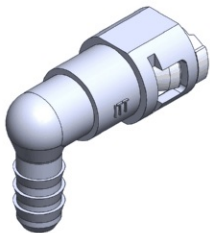

- **Part No. : 822509**
- **Product Category : Quick Connectors**
- **Product Family : Connectors**
- Application : Fuel - Liquid
- Material Type : Plastic
- Color : White/Natural
- Conductive : Yes
- OEM Specs : GM SAE J2044
- Female Side : Endform Size/Std : 3/8" SAE
- Male Side : Stem Size : 3/8" (Plastic Tube triple barb)
- Stem/Angle Configuration : 90°
- Quick Connectors: Connection : Single push-to-lock (Series 300 Plastic)
- Quick Connectors: Number of ID Rings : 2
- OD O-ring : Yes
- Quick Connectors: Redundant Latch Available : No
- Made to Order/Stock : MTO