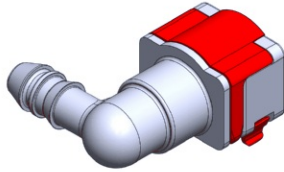

- **Part No. : 826516**
- **Product Category : Quick Connectors**
- **Product Family : Connectors**
- Application : Fuel - Liquid
- Material Type : Plastic
- Color : Red
- Conductive : Yes
- OEM Specs : FordSAE J2044
- Female Side : Endform Size/Std : 5/16", 8mm SAE
- Male Side : Stem Size : 5/16", 8mm (Plastic Tube standard barb)
- Stem/Angle Configuration : 90°
- Quick Connectors: Connection : Side-Lock (Short-Head Gen I Posi)
- Quick Connectors: Number of ID Rings : 2
- OD O-ring : Yes
- Quick Connectors: Redundant Latch Available : No
- Made to Order/Stock : MTO