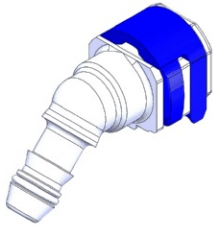

- **Part No. : 1045819**
- **Product Category : Quick Connectors**
- **Product Family : Connectors**
- Application : Fuel - Liquid
- Material Type : Plastic
- Color : Blue
- OEM Specs : SAE J2044
- Female Side : Endform Size/Std : 3/8" SAE
- Male Side : 3/8", 10mm (Plastic Tube standard barb)
- Stem/Angle Configuration : 45°
- Quick Connectors: Connection : Side-Lock (Gen II Posi-Lock)
- Quick Connectors: Number of ID Rings : 2
- OD O-ring : Yes
- Quick Connectors: Redundant Latch Available : No
- Made to Order/Stock : MTO

- **Part No. : 1048613**
- **Product Category : Quick Connectors**
- **Product Family : Connectors**
- Application : Fuel - Vapor
- Material Type : Plastic
- Color : Red
- Conductive : No
- Female Side : Endform Size/Std : 5/8" SAE
- Male Side : Stem Size : 5/8" (Plastic Tube standard barb)
- Stem/Angle Configuration : 180°
- Quick Connectors: Connection : Double Lock (Gen III Posi-Lock)
- Quick Connectors: Number of ID Rings : 2
- OD O-ring : Yes
- Quick Connectors: Redundant Latch Available : No
- Made to Order/Stock : MTO