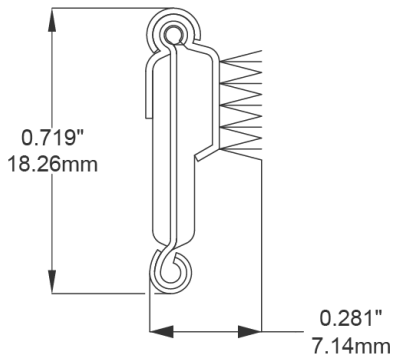

- **Part No. : 75000144**
- **Product Category : Restoration Vehicle Seal**
- **Product Family : Seals**
- Restoration Vehicle Seal: Vehicle Make : Chrysler
- Restoration Vehicle Seal: Vehicle Model : All Models
- Restoration Vehicle Seal: Body : 4 Door Hardtop - All Open
- Restoration Vehicle Seal: Platform : 3-H
- Restoration Vehicle Seal: Start Year : 1957
- Restoration Vehicle Seal: End Year : 1963
- Restoration Vehicle Seal: Description : QTR WDO - Belt W/Strip - Inner
- Restoration Vehicle Seal: Section : YM30
- Same Profile As : 75000144