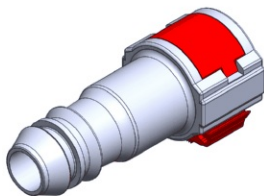

- **Part No. : 864533**
- **Product Category : Quick Connectors**
- **Product Family : Connectors**
- Application : Fuel - Liquid
- Material Type : Plastic
- Color : White/Natural
- Conductive : No
- OEM Specs : FordSAE J2044
- Female Side : Endform Size/Std : 5/16", 8mm SAE
- Male Side : Stem Size : 5/16", 8mm (Plastic Tube standard barb)
- Stem/Angle Configuration : 180°
- Quick Connectors: Connection : Double-Lock (Gen I Posi-Lock)
- Quick Connectors: Number of ID Rings : 2
- OD O-ring : Yes
- Quick Connectors: Redundant Latch Available : Yes
- Made to Order/Stock : MTO