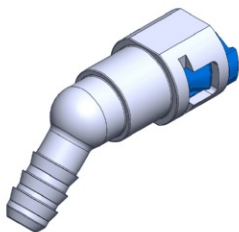

- **Part No. : 835520**
- **Product Category : Quick Connectors**
- **Product Family : Connectors**
- Application : Fuel - Liquid
- Material Type : Plastic
- Color : Blue
- Conductive : Yes
- OEM Specs : GM SAE J2044
- Female Side : Endform Size/Std : 3/8" SAE
- Male Side : Stem Size : 3/8" (Plastic Tube triple barb)
- Stem/Angle Configuration : 45°
- Quick Connectors: Connection : Single push-to-lock (Series 300 Plastic)
- Quick Connectors: Number of ID Rings : 2
- OD O-ring : Yes
- Quick Connectors: Redundant Latch Available : No
- Made to Order/Stock : MTO