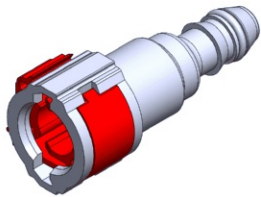

- **Part No. : 805522**
- **Product Category : Quick Connectors**
- **Product Family : Connectors**
- Application : Fuel - Liquid
- Material Type : Plastic
- Color : Red
- Conductive : Yes
- OEM Specs : SAE J2044
- Female Side : Endform Size/Std : 3/8" SAE
- Male Side : Stem Size : 3/8", 10mm (Plastic Tube standard barb)
- Stem/Angle Configuration : 180°
- Quick Connectors: Connection : Double-Lock (Gen I Posi-Lock)
- Quick Connectors: Number of ID Rings : 2
- OD O-ring : Yes
- Quick Connectors: Redundant Latch Available : Yes
- Made to Order/Stock : MTO