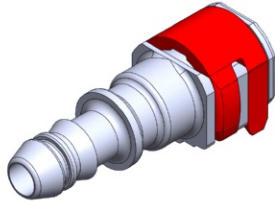

- **Part No. : 1017502**
- **Product Category : Quick Connectors**
- **Product Family : Connectors**
- Application : Fuel - Vapor
- Material Type : Plastic
- Color : Red
- Conductive : No
- OEM Specs : GM SAE J2044
- Female Side : Endform Size/Std : 5/16", 8mm SAE
- Male Side : Stem Size : 3/8", 10mm (Plastic Tube standard barb)
- Stem/Angle Configuration : 180°
- Quick Connectors: Connection : Side-Lock (Gen II Posi-Lock)
- Quick Connectors: Number of ID Rings : 2
- OD O-ring : Yes
- Quick Connectors: Redundant Latch Available : No
- Made to Order/Stock : MTO

- **Part No. : 1017964**
- **Product Category : Quick Connectors**
- **Product Family : Connectors**
- Application : Fuel - Liquid
- Material Type : Plastic
- Color : Blue
- Conductive : Yes
- OEM Specs : FordSAE J2044
- Female Side : Endform Size/Std : 3/8" SAE
- Male Side : 3/8", 10mm (Plastic Tube standard barb)
- Stem/Angle Configuration : 90°
- Quick Connectors: Connection : Side-Lock (Gen II Posi-Lock)
- Quick Connectors: Number of ID Rings : 2
- OD O-ring : Yes
- Quick Connectors: Redundant Latch Available : No
- Made to Order/Stock : MTO