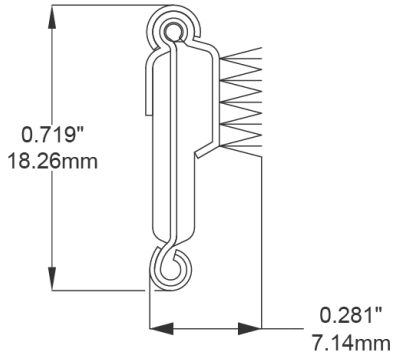

- **Part No. : 75000041**
- **Product Category : Restoration Vehicle Seal**
- **Product Family : Seals**
- Restoration Vehicle Seal: Vehicle Make : Chrysler
- Restoration Vehicle Seal: Vehicle Model : Imperial
- Restoration Vehicle Seal: Body : 4 Door Hardtop
- Restoration Vehicle Seal: Platform : N/A
- Restoration Vehicle Seal: Start Year : 1957
- Restoration Vehicle Seal: End Year : 1959
- Restoration Vehicle Seal: Description : Channel - Front Door - Rear Lower
- Restoration Vehicle Seal: Section : 5Y1
- Same Profile As : 75000041

- **Part No. : 75000144**
- **Product Category : Restoration Vehicle Seal**
- **Product Family : Seals**
- Restoration Vehicle Seal: Vehicle Make : Chrysler
- Restoration Vehicle Seal: Vehicle Model : De Soto
- Restoration Vehicle Seal: Body : All Open Body Styles
- Restoration Vehicle Seal: Platform : All
- Restoration Vehicle Seal: Start Year : 1953
- Restoration Vehicle Seal: End Year : 1956
- Restoration Vehicle Seal: Description : Front Door - Belt W/Strip - Inner
- Restoration Vehicle Seal: Section : YM30
- Same Profile As : 75000144