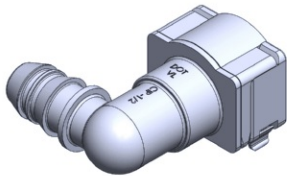

- **Part No. : 1015896**
- **Product Category : Quick Connectors**
- **Product Family : Connectors**
- Application : Fuel - Vapor
- Material Type : Plastic
- Color : White/Natural
- Conductive : No
- OEM Specs : FordSAE J2044
- Female Side : Endform Size/Std : 12mm SAE
- Male Side : Stem Size : 1/2", 12mm (Plastic Tube standard barb)
- Stem/Angle Configuration : 90°
- Quick Connectors: Connection : Side-Lock (Short-Head Gen I Posi)
- Quick Connectors: Number of ID Rings : 2
- OD O-ring : Yes
- Quick Connectors: Redundant Latch Available : No
- Made to Order/Stock : MTO