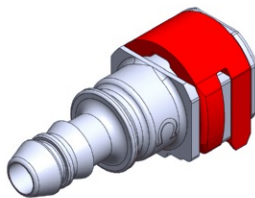

- **Part No. : 1033922**
- **Product Category : Quick Connectors**
- **Product Family : Connectors**
- Application : Fuel - Vapor
- Material Type : Plastic
- Color : Red
- Conductive : No
- OEM Specs : SAE J2044
- Female Side : Endform Size/Std : 3/8" SAE
- Male Side : 3/8", 10mm (Plastic Tube standard barb)
- Stem/Angle Configuration : 180°
- Quick Connectors: Connection : Side-Lock (Gen II Posi-Lock)
- Quick Connectors: Number of ID Rings : 2
- OD O-ring : Yes
- Quick Connectors: Redundant Latch Available : No
- Made to Order/Stock : MTO