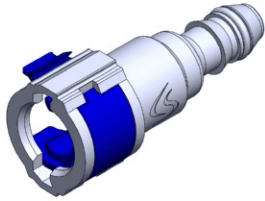

- **Part No. : 1035752**
- **Product Category : Quick Connectors**
- **Product Family : Connectors**
- Application : Water, Coolant, Glycol
- Material Type : Plastic
- Color : Blue
- Conductive : No
- OEM Specs : GM SAE J2044
- Female Side : Endform Size/Std : 3/8" SAE
- Male Side : 3/8", 10mm (Plastic Tube standard barb)
- Stem/Angle Configuration : 180°
- Quick Connectors: Connection : Side-Lock (Gen I Posi-Lock)
- Quick Connectors: Number of ID Rings : 2
- OD O-ring : Yes
- Quick Connectors: Redundant Latch Available : No
- Made to Order/Stock : MTO