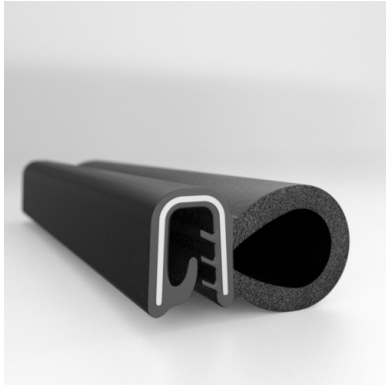

- **Part No. : 75001899**
- **Product Category : Push-on Trim**
- **Product Family : Seals**
- Ship from Location : Spring Lake, MI
- Standard Pack Quantity : 1 x 250' roll
- Standard Carton Size : 29.5 x 29.5 x 8
- Made to Order/Stock : Stock
- Profile/Section : RS130F
- Bulb Material Type : EPDM Sponge
- Edge Trim Material : Rubber
- Color : Black
- Length : 250'
- Leg Height : 0.560"
- Bulb Size : 0.790"
- Bulb Position : Side
- Flange Grip Range : 0.040" to 0.070"
- Same Profile As : 75001362, 75001899, 75001473