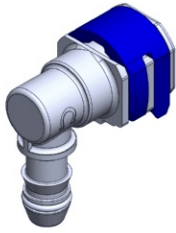

- **Part No. : 802628**
- **Product Category : Quick Connectors**
- **Product Family : Connectors**
- Application : Fuel - Liquid
- Material Type : Plastic
- Color : Blue
- Conductive : Yes
- OEM Specs : FordSAE J2044
- Female Side : Endform Size/Std : 3/8" SAE
- Male Side : 3/8", 10mm (Plastic Tube standard barb)
- Stem/Angle Configuration : 90°
- Quick Connectors: Connection : Side-Lock (Gen II Posi-Lock)
- Quick Connectors: Number of ID Rings : 2
- OD O-ring : Yes
- Quick Connectors: Redundant Latch Available : No
- Made to Order/Stock : MTO