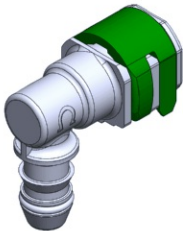

- **Part No. : 1029069**
- **Product Category : Quick Connectors**
- **Product Family : Connectors**
- Application : Fuel - Liquid
- Material Type : Plastic
- Color : Green
- Conductive : Yes
- OEM Specs : SAE J2044
- Female Side : Endform Size/Std : 5/16", 8mm SAE
- Male Side : 3/8", 10mm (Plastic Tube standard barb)
- Stem/Angle Configuration : 90°
- Quick Connectors: Connection : Side-Lock (Gen II Posi-Lock)
- Quick Connectors: Number of ID Rings : 2
- OD O-ring : Yes
- Quick Connectors: Redundant Latch Available : No
- Made to Order/Stock : MTO