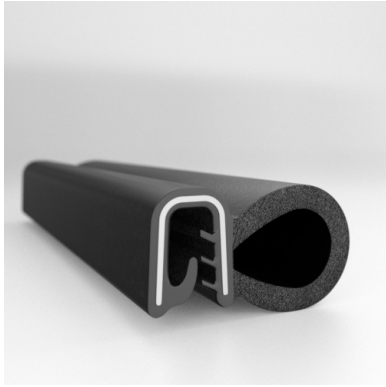

- **Part No. : 75002030**
- **Product Category : Push-on Trim**
- **Product Family : Seals**
- Ship from Location : Spring Lake, MI
- Standard Pack Quantity : 1 x 250' roll
- Standard Carton Size : 29.5 x 29.5 x 8
- Made to Order/Stock : Stock
- Profile/Section : RS132F
- Bulb Material Type : EPDM Sponge
- Edge Trim Material : Rubber
- Color : Black
- Length : N/A
- Leg Height : 0.560"
- Bulb Size : 0.790"
- Bulb Position : Side
- Flange Grip Range : 0.090" to 0.120"
- Same Profile As : 75001364, 75002030, 75001367