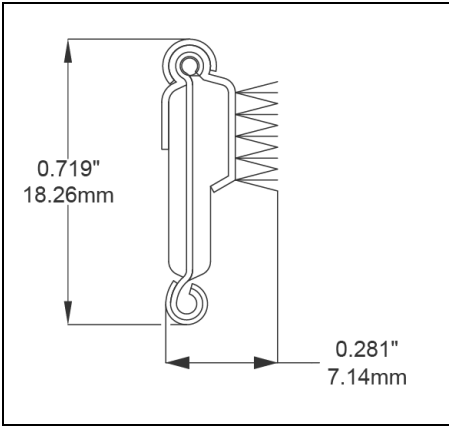

- **Part No. : 75000144**
- **Product Category : Restoration Vehicle Seal**
- **Product Family : Seals**
- Restoration Vehicle Seal: Vehicle Make : Chrysler
- Restoration Vehicle Seal: Vehicle Model : All Models
- Restoration Vehicle Seal: Body : All Open Body Styles
- Restoration Vehicle Seal: Platform : All
- Restoration Vehicle Seal: Start Year : 1955
- Restoration Vehicle Seal: End Year : 1956
- Restoration Vehicle Seal: Description : Front Door - Belt W/Strip - Outer
- Restoration Vehicle Seal: Section : YM30
- Same Profile As : 75000144