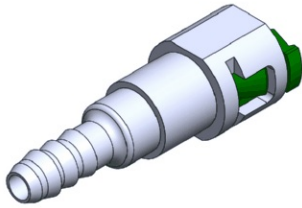

- **Part No. : 231580**
- **Product Category : Quick Connectors**
- **Product Family : Connectors**
- Application : Fuel - Liquid
- Material Type : Plastic
- Color : Green
- Conductive : No
- OEM Specs : Chrysler SAE J2044
- Female Side : Endform Size/Std : 5/16", 8mm SAE
- Male Side : 5/16" (Plastic Tube triple barb)
- Stem/Angle Configuration : 90°
- Quick Connectors: Connection : Single push-to-lock (Series 300 Plastic)
- Quick Connectors: Number of ID Rings : 2
- OD O-ring : Yes
- Made to Order/Stock : MTO