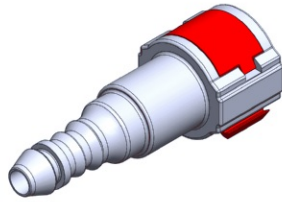

- **Part No. : 853549**
- **Product Category : Quick Connectors**
- **Product Family : Connectors**
- Application : Fuel - Liquid/Vapor
- Material Type : Plastic
- Color : Red
- Conductive : No
- OEM Specs : FordSAE J2044
- Female Side : Endform Size/Std : 5/16", 8mm SAE
- Male Side : Stem Size : 5/16" (Plastic Tube triple barb)
- Stem/Angle Configuration : 180°
- Quick Connectors: Connection : Side-Lock (Gen I Posi-Lock)
- Quick Connectors: Number of ID Rings : 2
- OD O-ring : Yes
- Quick Connectors: Redundant Latch Available : No
- Made to Order/Stock : MTO