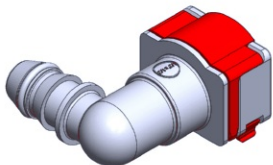

- **Part No. : 1013147**
- **Product Category : Quick Connectors**
- **Product Family : Connectors**
- Application : Water, Coolant, Glycol
- Material Type : Plastic
- Color : Red
- Conductive : No
- OEM Specs : Denso SAE
- Female Side : Endform Size/Std : 1/2" SAE
- Male Side : Stem Size : 1/2", 12mm (Plastic Tube standard barb)
- Stem/Angle Configuration : 90°
- Quick Connectors: Connection : Side-Lock (Short-Head Gen I Posi)
- Quick Connectors: Number of ID Rings : 2
- OD O-ring : Yes
- Quick Connectors: Redundant Latch Available : No
- Made to Order/Stock : MTO