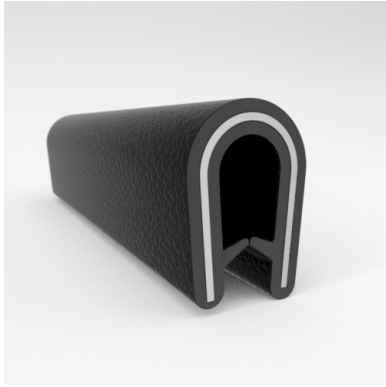

- **Part No. : 75002519**
- **Product Category : QuickEdge Trim**
- **Product Family : Seals**
- Ship from Location : Cirie, Italy
- Standard Pack Quantity : 50 m
- Standard Carton Size : (75 cm x 75 cm x 15 cm)
- Made to Order/Stock : Order - 6-week lead time
- Profile/Section : 8664
- Material Type : EPDM
- Edge Trim Material : N/A
- Color : Black
- Length : 50 m
- Width : 9 mm
- Leg Height : 11.4 mm
- Flange Grip Range : 1-3 mm
- QuickEdge Trim: Core Material : N/A
- QuickEdge Trim: Texture : N/A