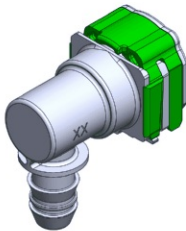

- **Part No. : 1039862**
- **Product Category : Quick Connectors**
- **Product Family : Connectors**
- Application : Fuel - Vapor
- Material Type : Plastic
- Color : Green
- Conductive : No
- OEM Specs : GM SAE J2044
- Female Side : Endform Size/Std : 5/8" SAE
- Male Side : 1/2" (Plastic Tube standard barb)
- Stem/Angle Configuration : 90°
- Quick Connectors: Connection : Side-Lock (Gen II Posi-Lock)
- Quick Connectors: Number of ID Rings : 2
- OD O-ring : Yes
- Quick Connectors: Redundant Latch Available : No
- Made to Order/Stock : MTO