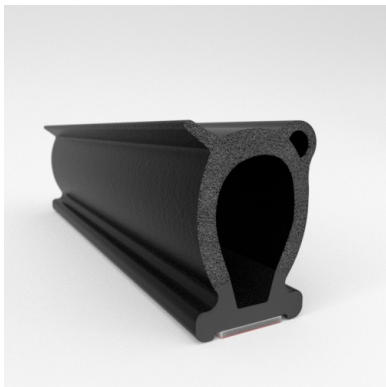

- **Part No. : 75002529**
- **Product Category : Tape-on Trim**
- **Product Family : Seals**
- Ship from Location : Cirie, Italy
- Standard Pack Quantity : 50 m
- Standard Carton Size : (75 cm x 75 cm x 15 cm)
- Made to Order/Stock : Order - 6-week lead time
- Material Type : EPDM
- Color : Black
- Length : 50 m
- Width : 16 mm
- Tape-on Trim: Thickness : N/A
- Bulb Size : 16 mm
- Overall Height : 25.5 mm
- Profile/Section : 8904-00MT02