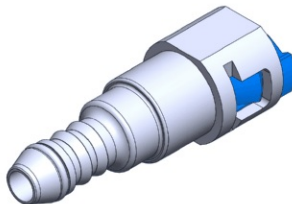

- **Part No. : 815553**
- **Product Category : Quick Connectors**
- **Product Family : Connectors**
- Application : Fuel - Liquid
- Material Type : Plastic
- Color : Blue
- Conductive : Yes
- OEM Specs : GM SAE J2044
- Female Side : Endform Size/Std : 3/8" SAE
- Male Side : Stem Size : 3/8" (Plastic Tube triple barb)
- Stem/Angle Configuration : 180°
- Quick Connectors: Connection : Single push-to-lock (Series 300 Plastic)
- Quick Connectors: Number of ID Rings : 2
- OD O-ring : Yes
- Quick Connectors: Redundant Latch Available : No
- Made to Order/Stock : MTO