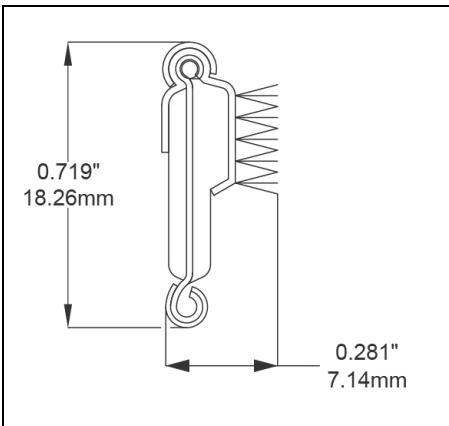

- **Part No. : 75000145**
- **Product Category : Restoration Vehicle Seal**
- **Product Family : Seals**
- Restoration Vehicle Seal: Vehicle Make : Chrysler
- Restoration Vehicle Seal: Vehicle Model : Imperial
- Restoration Vehicle Seal: Body : 4 Door Sedan
- Restoration Vehicle Seal: Platform : N/A
- Restoration Vehicle Seal: Start Year : 1957
- Restoration Vehicle Seal: End Year : 1961
- Restoration Vehicle Seal: Description : Rear Door - Belt W/Strip - Outer
- Restoration Vehicle Seal: Section : YM30
- Same Profile As : 75000145