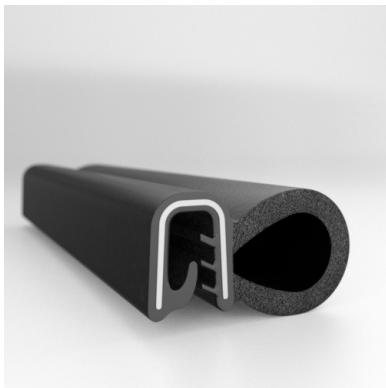

- **Part No. : 75001364**
- **Product Category : Push-on Trim**
- **Product Family : Seals**
- Ship from Location : Spring Lake, MI
- Standard Pack Quantity : 10 x 25' rolls
- Standard Carton Size : 19 x 19 x 12
- Made to Order/Stock : Stock
- Profile/Section : RS132F
- Bulb Material Type : EPDM Sponge
- Edge Trim Material : Rubber
- Color : Black
- Length : 250'
- Leg Height : 0.560"
- Bulb Size : 0.790"
- Bulb Position : Side
- Flange Grip Range : 0.090" to 0.120"
- Same Profile As : 75001364, 75002030, 75001367