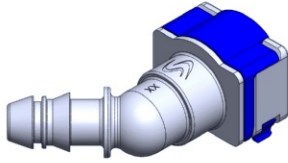

- **Part No. : 1039676**
- **Product Category : Quick Connectors**
- **Product Family : Connectors**
- Application : Fuel - Liquid
- Material Type : Plastic
- Color : Red
- Conductive : No
- OEM Specs : SAE J2044
- Female Side : Endform Size/Std : 12mm SAE
- Male Side : Stem Size : 1/2", 12mm (Plastic Tube standard barb)
- Stem/Angle Configuration : 45°
- Quick Connectors: Connection : Side-Lock (Short-Head Gen I Posi)
- Quick Connectors: Number of ID Rings : 2
- OD O-ring : Yes
- Quick Connectors: Redundant Latch Available : No
- Made to Order/Stock : MTO