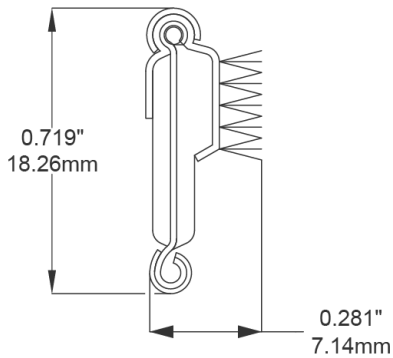

- **Part No. : 75000145**
- **Product Category : Restoration Vehicle Seal**
- **Product Family : Seals**
- Restoration Vehicle Seal: Vehicle Make : Chrysler
- Restoration Vehicle Seal: Vehicle Model : De Soto
- Restoration Vehicle Seal: Body : All Open Body Styles
- Restoration Vehicle Seal: Platform : All
- Restoration Vehicle Seal: Start Year : 1955
- Restoration Vehicle Seal: End Year : 1956
- Restoration Vehicle Seal: Description : QTR WDO - Belt W/Strip - Outer
- Restoration Vehicle Seal: Section : YM30
- Same Profile As : 75000145