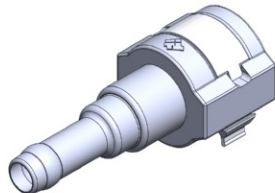

- **Part No. : 817573**
- **Product Category : Quick Connectors**
- **Product Family : Connectors**
- Application : Fuel - Liquid
- Material Type : Stainless Steel
- Color : White/Natural
- Conductive : Yes
- OEM Specs : FordSAE J2044
- Female Side : Endform Size/Std : 3/8" SAE
- Male Side : Stem Size : 5/16" (-6) PTFE Hose
- Stem/Angle Configuration : 180°
- Quick Connectors: Connection : Side-Lock (Hybrid Posi-Lock)
- Quick Connectors: Number of ID Rings : 2
- OD O-ring : Yes
- Quick Connectors: Redundant Latch Available : No
- Made to Order/Stock : MTO