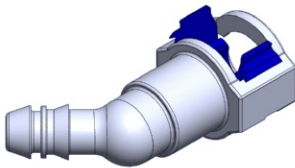

- **Part No. : 816564**
- **Product Category : Quick Connectors**
- **Product Family : Connectors**
- Application : Fuel - Vapor
- Material Type : Plastic
- Color : Red
- Conductive : No
- OEM Specs : GM SAE J2044
- Female Side : Endform Size/Std : 3/8" SAE
- Male Side : Stem Size : 3/8", 10mm (Plastic Tube standard barb)
- Stem/Angle Configuration : 45°
- Quick Connectors: Connection : Side-Lock (Gen I Posi-Lock)
- Quick Connectors: Number of ID Rings : 2
- OD O-ring : Yes
- Quick Connectors: Redundant Latch Available : No
- Made to Order/Stock : MTO