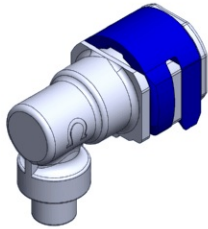

- **Part No. : 801668**
- **Product Category : Quick Connectors**
- **Product Family : Connectors**
- Application : Fuel - Vapor
- Material Type : Plastic
- Color : Blue
- Conductive : Yes
- OEM Specs : GM SAE J2044
- Female Side : Endform Size/Std : 5/16", 8mm SAE
- Male Side : Stem Size : 10mm (Plastic Tube spin-weld)
- Stem/Angle Configuration : 90°
- Quick Connectors: Connection : Side-Lock (Gen II Posi-Lock)
- Quick Connectors: Number of ID Rings : 2
- OD O-ring : Yes
- Quick Connectors: Redundant Latch Available : No
- Made to Order/Stock : MTO