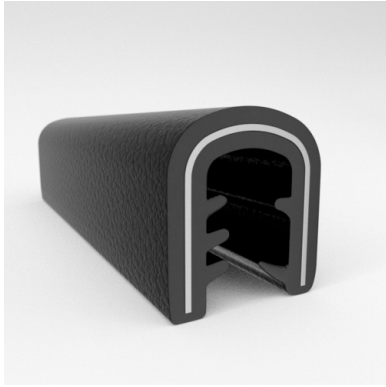

- **Part No. : 75002523**
- **Product Category : QuickEdge Trim**
- **Product Family : Seals**
- Ship from Location : Cirie, Italy
- Standard Pack Quantity : 50 m
- Standard Carton Size : (75 cm x 75 cm x 15 cm)
- Made to Order/Stock : Order - 6-week lead time
- Profile/Section : 8582-05M0100
- Material Type : EPDM
- Edge Trim Material : N/A
- Color : Black
- Length : 50 m
- Width : 13.5 mm
- Leg Height : 12 mm
- Flange Grip Range : 4-5 mm
- QuickEdge Trim: Core Material : N/A
- QuickEdge Trim: Texture : N/A