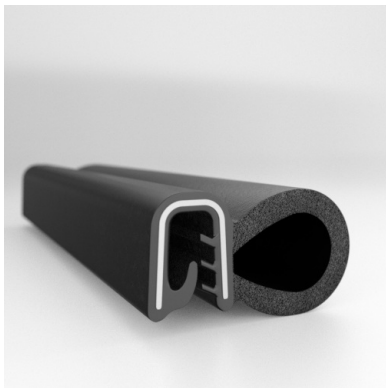

- **Part No. : 75001473**
- **Product Category : Push-on Trim**
- **Product Family : Seals**
- Ship from Location : Spring Lake, MI
- Standard Pack Quantity : 2250'
- Standard Carton Size : 43.125 x 42.625 x 8
- Made to Order/Stock : Stock
- Profile/Section : RS130F
- Bulb Material Type : EPDM Sponge
- Edge Trim Material : Rubber
- Color : Black
- Length : 2250'
- Leg Height : 0.560"
- Bulb Size : 0.790"
- Bulb Position : Side
- Flange Grip Range : 0.040" to 0.070"
- Same Profile As : 75001362, 75001899, 75001473