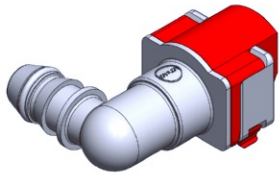

- **Part No. : 811601**
- **Product Category : Quick Connectors**
- **Product Family : Connectors**
- Application : Fuel - Vapor
- Material Type : Plastic
- Color : Red
- Conductive : No
- OEM Specs : FordSAE J2044
- Female Side : Endform Size/Std : 1/2" SAE
- Male Side : Stem Size : 1/2", 12mm (Plastic Tube standard barb)
- Stem/Angle Configuration : 90°
- Quick Connectors: Connection : Side-Lock (Short-Head Gen I Posi)
- Quick Connectors: Number of ID Rings : 2
- OD O-ring : Yes
- Quick Connectors: Redundant Latch Available : No
- Made to Order/Stock : MTO