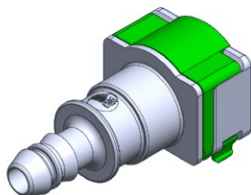

- **Part No. : 1018760**
- **Product Category : Quick Connectors**
- **Product Family : Connectors**
- Application : Fuel - Vapor
- Material Type : Plastic
- Color : Green
- Conductive : No
- OEM Specs : FordSAE J2044
- Female Side : Endform Size/Std : 12mm SAE
- Male Side : 3/8", 10mm (Plastic Tube standard barb)
- Stem/Angle Configuration : 180°
- Quick Connectors: Connection : Side-Lock (Short-Head Gen I Posi)
- Quick Connectors: Number of ID Rings : 2
- OD O-ring : Yes
- Quick Connectors: Redundant Latch Available : No
- Made to Order/Stock : MTO