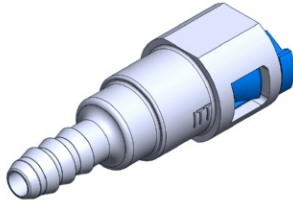

- **Part No. : 832520**
- **Product Category : Quick Connectors**
- **Product Family : Connectors**
- Application : Fuel - Liquid
- Material Type : Plastic
- Color : Blue
- Conductive : Yes
- OEM Specs : CAN USE FOR Ford GM CHRYSLERSAE J2044
- Female Side : Endform Size/Std : 3/8" SAE
- Male Side : Stem Size : 5/16" (Plastic Tube triple barb)
- Stem/Angle Configuration : 180°
- Quick Connectors: Connection : Single push-to-lock (Series 300 Plastic)
- Quick Connectors: Number of ID Rings : 2
- OD O-ring : Yes
- Quick Connectors: Redundant Latch Available : No
- Made to Order/Stock : MTO