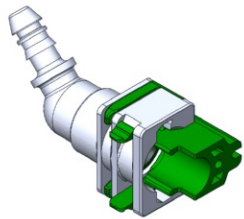

- **Part No. : 801683**
- **Product Category : Quick Connectors**
- **Product Family : Connectors**
- Application : Fuel - Vapor
- Material Type : Plastic
- Color : Green
- Conductive : No
- OEM Specs : SAE J2044
- Female Side : Endform Size/Std : 12mm SAE
- Male Side : 5/16", 8mm (Plastic Tube standard barb)
- Stem/Angle Configuration : 45°
- Quick Connectors: Connection : Side-Lock (Short-Head Gen I Posi)
- Quick Connectors: Number of ID Rings : 2
- OD O-ring : Yes
- Quick Connectors: Redundant Latch Available : No
- Made to Order/Stock : MTO