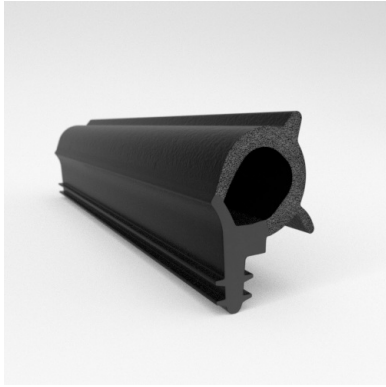

- **Part No. : 75002546**
- **Product Category : Push-on Trim**
- **Product Family : Seals**
- Ship from Location : Cirie, Italy
- Standard Pack Quantity : 600m or 50 m
- Standard Carton Size : (100 cm x 120 cm x 110 cm) or (75 cm x 75 cm x 15 cm)
- Made to Order/Stock : Order - 6-week lead time
- Profile/Section : 8663
- Bulb Material Type : EPDM Sponge
- Edge Trim Material : N/A
- Color : Black
- Length : N/A
- Leg Height : 7.7 mm
- Bulb Size : 17.5 mm
- Bulb Position : Top
- Flange Grip Range : 6 mm (ref)
- Gripper Material Type : Dense EPDM