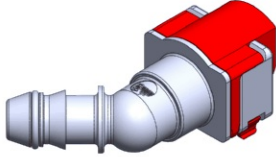

- **Part No. : 809587**
- **Product Category : Quick Connectors**
- **Product Family : Connectors**
- Application : Fuel - Liquid
- Material Type : Plastic
- Color : Red
- Conductive : Yes
- OEM Specs : GM SAE J2044
- Female Side : Endform Size/Std : 1/2" SAE
- Male Side : Stem Size : 1/2", 12mm (Plastic Tube standard barb)
- Stem/Angle Configuration : 45°
- Quick Connectors: Connection : Side-Lock (Short-Head Gen I Posi)
- Quick Connectors: Number of ID Rings : 2
- OD O-ring : Yes
- Quick Connectors: Redundant Latch Available : No
- Made to Order/Stock : MTO