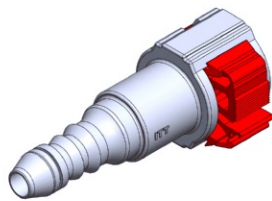

- **Part No. : 834551**
- **Product Category : Quick Connectors**
- **Product Family : Connectors**
- Application : Fuel - Liquid
- Material Type : Plastic
- Color : Red
- Conductive : Yes
- OEM Specs : FordSAE J2044
- Female Side : Endform Size/Std : 5/16", 8mm SAE
- Male Side : Stem Size : 5/16" (Plastic Tube triple barb)
- Stem/Angle Configuration : 180°
- Quick Connectors: Connection : Double-Lock (Gen I Posi-Lock)
- Quick Connectors: Number of ID Rings : 2
- OD O-ring : Yes
- Quick Connectors: Redundant Latch Available : Yes
- Made to Order/Stock : MTO