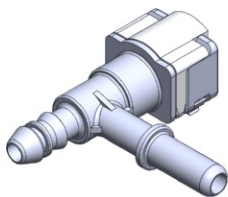

- **Part No. : 800667**
- **Product Category : Quick Connectors**
- **Product Family : Connectors**
- Application : Fuel - Vapor
- Material Type : Plastic
- Color : White/Natural
- Conductive : No
- OEM Specs : FordSAE J2044
- Female Side : Endform Size/Std : 5/16", 8mm SAE
- Male Side : Stem Size : 5/16" (Plastic Tube standard Barb)
- Stem/Angle Configuration : T
- Quick Connectors: Connection : Side-Lock (Short-Head Gen I Posi)
- Quick Connectors: Number of ID Rings : 2
- OD O-ring : Yes
- Quick Connectors: Redundant Latch Available : No
- Made to Order/Stock : MTO