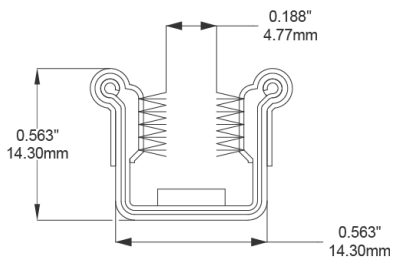

- **Part No. : 75000112**
- **Product Category : Restoration Vehicle Seal**
- **Product Family : Seals**
- Restoration Vehicle Seal: Vehicle Make : Chrysler
- Restoration Vehicle Seal: Vehicle Model : De Soto
- Restoration Vehicle Seal: Body : All Closed Body Styles
- Restoration Vehicle Seal: Platform : All
- Restoration Vehicle Seal: Start Year : 1955
- Restoration Vehicle Seal: End Year : 1956
- Restoration Vehicle Seal: Description : Channel - Rear Door - Complete
- Restoration Vehicle Seal: Section : Y528-1
- Same Profile As : 75000112

- **Part No. : 75000115**
- **Product Category : Restoration Vehicle Seal**
- **Product Family : Seals**
- Restoration Vehicle Seal: Vehicle Make : Chevrolet & GMC
- Restoration Vehicle Seal: Vehicle Model : Truck
- Restoration Vehicle Seal: Body : Sedan Deliveries, Pick Ups
- Restoration Vehicle Seal: Platform : N/A
- Restoration Vehicle Seal: Start Year : 1955
- Restoration Vehicle Seal: End Year : 1963
- Restoration Vehicle Seal: Description : Front Door - Division Bar - Lower
- Restoration Vehicle Seal: Section : Y563-2
- Same Profile As : 75000115

- **Part No. : 75000128**
- **Product Category : Restoration Vehicle Seal**
- **Product Family : Seals**
- Restoration Vehicle Seal: Vehicle Make : Chevrolet & GMC
- Restoration Vehicle Seal: Vehicle Model : Truck
- Restoration Vehicle Seal: Body : Sedan Deliveries
- Restoration Vehicle Seal: Platform : N/A
- Restoration Vehicle Seal: Start Year : 1955
- Restoration Vehicle Seal: End Year : 1958
- Restoration Vehicle Seal: Description : Channel - Front Door - Top & Rear
- Restoration Vehicle Seal: Section : Y630P
- Same Profile As : 75000128