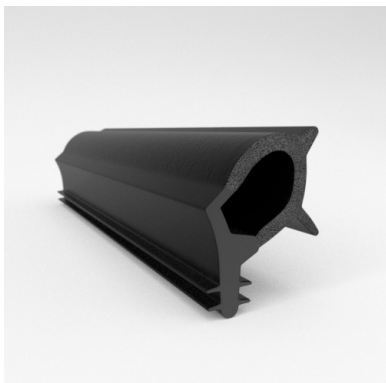

- **Part No. : 75002547**
- **Product Category : Push-on Trim**
- **Product Family : Seals**
- Ship from Location : Cirie, Italy
- Standard Pack Quantity : 600m or 50 m
- Standard Carton Size : (100 cm x 120 cm x 110 cm) or (75 cm x 75 cm x 15 cm)
- Made to Order/Stock : Order - 6-week lead time
- Profile/Section : 8805
- Bulb Material Type : EPDM Sponge
- Edge Trim Material : N/A
- Color : Black
- Length : N/A
- Leg Height : 9.4 mm (ref)
- Bulb Size : 19/16.5 mm
- Bulb Position : Top
- Flange Grip Range : 7 mm (ref)
- Gripper Material Type : Dense EPDM
- Overall Height : 25.9 mm