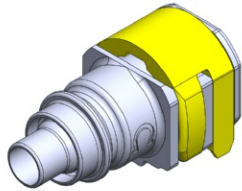

- **Part No. : 1043689**
- **Product Category : Quick Connectors**
- **Product Family : Connectors**
- Application : Fuel - Liquid
- Material Type : Plastic
- Color : Yellow
- Conductive : Yes
- OEM Specs : GM SAE J2044
- Female Side : Endform Size/Std : 3/8" SAE
- Male Side : 10mm (Plastic Tube spin-weld)
- Stem/Angle Configuration : 180°
- Quick Connectors: Connection : Side-Lock (Gen II Posi-Lock)
- Quick Connectors: Number of ID Rings : 2
- OD O-ring : Yes
- Quick Connectors: Redundant Latch Available : No
- Made to Order/Stock : MTO