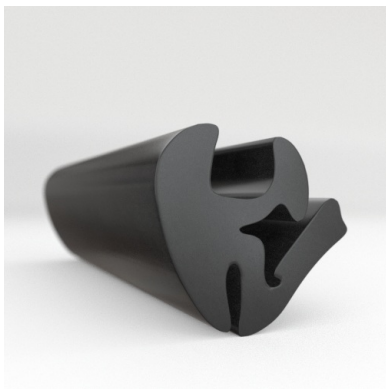

- **Part No. : 75000692**
- **Product Category : Self Sealing Weatherstrip**
- **Product Family : Seals**
- Ship from Location : Spring Lake, MI
- Standard Pack Quantity : 1 x 50' roll
- Standard Carton Size : 19.25 x 19.25 x 4.5
- Made to Order/Stock : Stock
- Self Sealing Weatherstrip: Locking Type : One-Piece Locking
- Profile/Section : AS990
- Material Type : EPDM Rubber
- Color : Black
- Length : 50'
- Glass Range : 0.1875" to 0.2500"
- Self Sealing Weatherstrip: Body Panel Range : 0.0300" to 0.0750"
- Application : Window