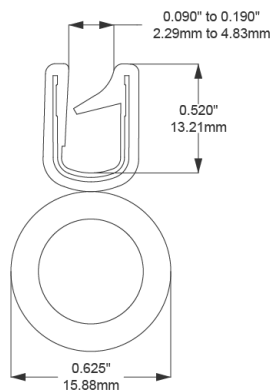

- **Part No. : 75001825**
- **Product Category : Push-on Trim**
- **Product Family : Seals**
- Ship from Location : Spring Lake, MI
- Standard Pack Quantity : 10 x 25' rolls
- Standard Carton Size : 19 x 19 x 12
- Made to Order/Stock : Stock
- Profile/Section : ST54A
- Bulb Material Type : EPDM Sponge
- Edge Trim Material : Vinyl
- Color : Black
- Length : 25'
- Leg Height : 0.520"
- Bulb Size : 0.625"
- Bulb Position : Top
- Flange Grip Range : 0.090" to 0.190"