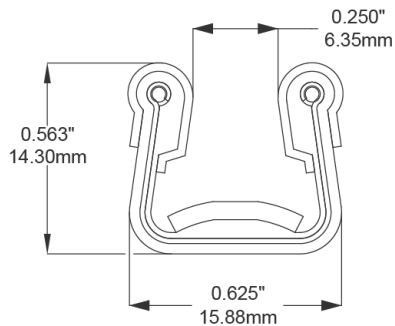

- **Part No. : 75000085**
- **Product Category : Restoration Vehicle Seal**
- **Product Family : Seals**
- Restoration Vehicle Seal: Vehicle Make : Chrysler
- Restoration Vehicle Seal: Vehicle Model : Plymouth
- Restoration Vehicle Seal: Body : All Closed Body Styles
- Restoration Vehicle Seal: Platform : N/A
- Restoration Vehicle Seal: Start Year : 1955
- Restoration Vehicle Seal: End Year : 1956
- Restoration Vehicle Seal: Description : QTR WDO - Belt W/Strip - Outer
- Restoration Vehicle Seal: Section : M8
- Same Profile As : 75000085

- **Part No. : 75000015**
- **Product Category : Restoration Vehicle Seal**
- **Product Family : Seals**
- Restoration Vehicle Seal: Vehicle Make : Dodge
- Restoration Vehicle Seal: Vehicle Model : Truck
- Restoration Vehicle Seal: Body : Panel
- Restoration Vehicle Seal: Platform : N/A
- Restoration Vehicle Seal: Start Year : 1966
- Restoration Vehicle Seal: End Year : 1966
- Restoration Vehicle Seal: Description : Channel - Sliding Side WDO, Upper & Lower
- Restoration Vehicle Seal: Section : 3C1
- Same Profile As : 75000015

- **Part No. : 75000003**
- **Product Category : Restoration Vehicle Seal**
- **Product Family : Seals**
- Restoration Vehicle Seal: Vehicle Make : Diamond T
- Restoration Vehicle Seal: Vehicle Model : Truck
- Restoration Vehicle Seal: Body : Conventional
- Restoration Vehicle Seal: Platform : N/A
- Restoration Vehicle Seal: Start Year : 1949
- Restoration Vehicle Seal: End Year : 1963
- Restoration Vehicle Seal: Description : Channel - Front Door - Top & Rear
- Restoration Vehicle Seal: Section : 2C
- Same Profile As : 75000003