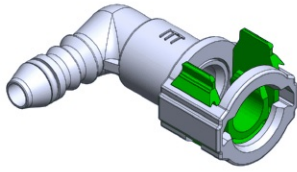

- **Part No. : 893505**
- **Product Category : Quick Connectors**
- **Product Family : Connectors**
- Application : Fuel - Liquid
- Material Type : Plastic
- Color : Blue
- Conductive : Yes
- OEM Specs : GM SAE J2044
- Female Side : Endform Size/Std : 5/16", 8mm SAE
- Male Side : Stem Size : 5/16" (Plastic Tube triple barb)
- Stem/Angle Configuration : 90°
- Quick Connectors: Connection : Side-Lock (Gen I Posi-Lock)
- Quick Connectors: Number of ID Rings : 2
- OD O-ring : Yes
- Quick Connectors: Redundant Latch Available : Yes
- Made to Order/Stock : MTO