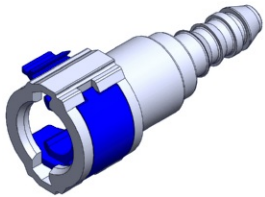

- **Part No. : 884562**
- **Product Category : Quick Connectors**
- **Product Family : Connectors**
- Application : Fuel - Liquid
- Material Type : Plastic
- Color : Blue
- Conductive : Yes
- OEM Specs : FordSAE J2044
- Female Side : Endform Size/Std : 3/8" SAE
- Male Side : Stem Size : 5/16" (Plastic Tube triple barb)
- Stem/Angle Configuration : 180°
- Quick Connectors: Connection : Side-Lock (Gen I Posi-Lock)
- Quick Connectors: Number of ID Rings : 2
- OD O-ring : Yes
- Quick Connectors: Redundant Latch Available : No
- Made to Order/Stock : MTO