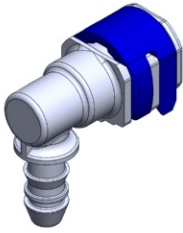

- **Part No. : 1014563**
- **Product Category : Quick Connectors**
- **Product Family : Connectors**
- Application : Fuel - Liquid
- Material Type : Plastic
- Color : Blue
- Conductive : No
- OEM Specs : GM SAE J2044
- Female Side : Endform Size/Std : 5/16", 8mm SAE
- Male Side : Stem Size : 5/16", 8mm (Plastic Tube standard barb)
- Stem/Angle Configuration : 90°
- Quick Connectors: Connection : Side-Lock (Gen II Posi-Lock)
- Quick Connectors: Number of ID Rings : 2
- OD O-ring : Yes
- Quick Connectors: Redundant Latch Available : No
- Made to Order/Stock : MTO