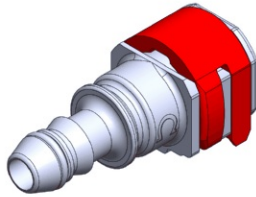

- **Part No. : 801621**
- **Product Category : Quick Connectors**
- **Product Family : Connectors**
- Application : Fuel - Liquid
- Material Type : Plastic
- Color : Red
- Conductive : Yes
- OEM Specs : SAE J2044
- Female Side : Endform Size/Std : 3/8" SAE
- Male Side : Stem Size : 3/8", 10mm (Plastic Tube standard barb)
- Stem/Angle Configuration : 180°
- Quick Connectors: Connection : Side-Lock (Gen II Posi-Lock)
- Quick Connectors: Number of ID Rings : 2
- OD O-ring : Yes
- Quick Connectors: Redundant Latch Available : No
- Made to Order/Stock : MTO