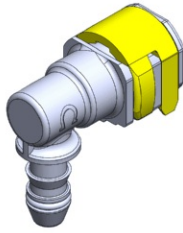

- **Part No. : 1035650**
- **Product Category : Quick Connectors**
- **Product Family : Connectors**
- Application : Fuel - Liquid
- Material Type : Plastic
- Color : Yellow
- Conductive : Yes
- OEM Specs : SAE J2044
- Female Side : Endform Size/Std : 5/16", 8mm SAE
- Male Side : 5/16", 8mm (Plastic Tube standard barb)
- Stem/Angle Configuration : 90°
- Quick Connectors: Connection : Side-Lock (Gen II Posi-Lock)
- Quick Connectors: Number of ID Rings : 2
- OD O-ring : Yes
- Quick Connectors: Redundant Latch Available : No
- Made to Order/Stock : MTO