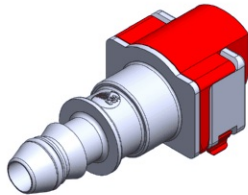

- **Part No. : 801637**
- **Product Category : Quick Connectors**
- **Product Family : Connectors**
- Application : Trans-Oil, Engine Oil
- Material Type : Plastic
- Color : Red
- Conductive : No
- OEM Specs : SAE J2044
- Female Side : Endform Size/Std : 1/2" SAE
- Male Side : Stem Size : 1/2", 12mm (Plastic Tube standard barb)
- Stem/Angle Configuration : 180°
- Quick Connectors: Connection : Side-Lock (Short-Head Gen I Posi)
- Quick Connectors: Number of ID Rings : 2
- OD O-ring : Yes
- Quick Connectors: Redundant Latch Available : No
- Made to Order/Stock : MTO