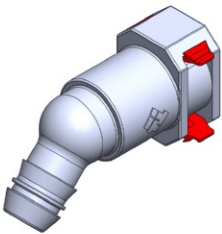

- **Part No. : 819539**
- **Product Category : Quick Connectors**
- **Product Family : Connectors**
- Application : Fuel - Vapor
- Material Type : Plastic
- Color : Red
- Conductive : No
- OEM Specs : FordSAE J2044
- Female Side : Endform Size/Std : 5/8" SAE
- Male Side : Stem Size : 5/8" (Plastic Tube standard barb)
- Stem/Angle Configuration : 45°
- Quick Connectors: Connection : Side-Lock (Low-Profile Gen I)
- Quick Connectors: Number of ID Rings : 2
- OD O-ring : Yes
- Quick Connectors: Redundant Latch Available : No
- Made to Order/Stock : MTO