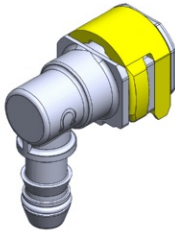

- **Part No. : 1035658**
- **Product Category : Quick Connectors**
- **Product Family : Connectors**
- Application : Fuel - Liquid
- Material Type : Plastic
- Color : Yellow
- Conductive : Yes
- OEM Specs : GM SAE J2044
- Female Side : Endform Size/Std : 3/8" CS Custom
- Male Side : Stem Size : 3/8", 10mm (Plastic Tube standard barb)
- Stem/Angle Configuration : 90°
- Quick Connectors: Connection : Side-Lock (Gen II Posi-Lock)
- Quick Connectors: Number of ID Rings : 2
- OD O-ring : Yes
- Quick Connectors: Redundant Latch Available : No
- Made to Order/Stock : MTO