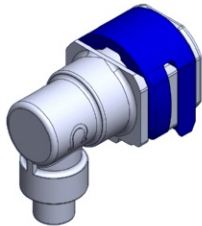

- **Part No. : 801651**
- **Product Category : Quick Connectors**
- **Product Family : Connectors**
- Application : Fuel - Liquid
- Material Type : Plastic
- Color : Blue
- Conductive : Yes
- OEM Specs : GM SAE J2044
- Female Side : Endform Size/Std : 3/8" SAE
- Male Side : Stem Size : 10mm (Plastic Tube spin-weld)
- Stem/Angle Configuration : 90°
- Quick Connectors: Connection : Side-Lock (Gen II Posi-Lock)
- Quick Connectors: Number of ID Rings : 2
- OD O-ring : Yes
- Quick Connectors: Redundant Latch Available : No
- Made to Order/Stock : MTO