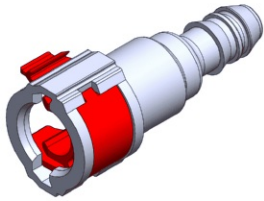

- **Part No. : 1032375**
- **Product Category : Quick Connectors**
- **Product Family : Connectors**
- Application : Fuel - Liquid
- Material Type : Plastic
- Color : Green
- Conductive : Yes
- OEM Specs : GM SAE J2044
- Female Side : Endform Size/Std : 3/8" CS Custom
- Male Side : 3/8", 10mm (Plastic Tube standard barb)
- Stem/Angle Configuration : 180°
- Quick Connectors: Connection : Side-Lock (Gen I Posi-Lock)
- Quick Connectors: Number of ID Rings : 2
- OD O-ring : Yes
- Quick Connectors: Redundant Latch Available : No
- Made to Order/Stock : MTO