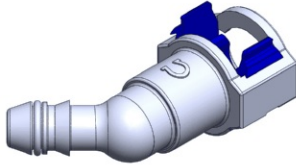

- **Part No. : 816574**
- **Product Category : Quick Connectors**
- **Product Family : Connectors**
- Application : Fuel - Liquid
- Material Type : Plastic
- Color : Blue
- Conductive : Yes
- OEM Specs : Chrysler SAE J2044
- Female Side : Endform Size/Std : 3/8" SAE
- Male Side : Stem Size : 3/8", 10mm (Plastic Tube standard barb)
- Stem/Angle Configuration : 45°
- Quick Connectors: Connection : Side-Lock (Gen I Posi-Lock)
- Quick Connectors: Number of ID Rings : 2
- OD O-ring : Yes
- Quick Connectors: Redundant Latch Available : No
- Made to Order/Stock : MTO