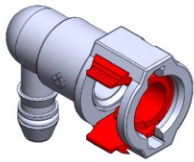

- **Part No. : 803577**
- **Product Category : Quick Connectors**
- **Product Family : Connectors**
- Application : Fuel - Liquid
- Material Type : Plastic
- Color : Red
- Conductive : Yes
- OEM Specs : FordSAE J2044
- Female Side : Endform Size/Std : 3/8" SAE
- Male Side : Stem Size : 5/16", 8mm (Plastic Tube standard barb)
- Stem/Angle Configuration : 90°
- Quick Connectors: Connection : Side-Lock (Gen I Posi-Lock)
- Quick Connectors: Number of ID Rings : 2
- OD O-ring : Yes
- Quick Connectors: Redundant Latch Available : No
- Made to Order/Stock : MTO