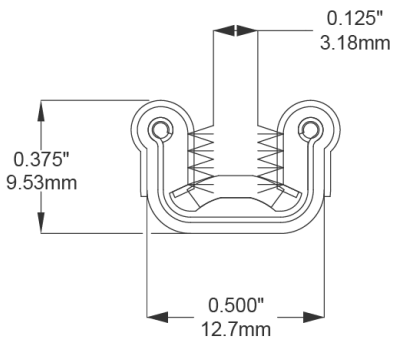

- **Part No. : 75000031**
- **Product Category : Restoration Vehicle Seal**
- **Product Family : Seals**
- Restoration Vehicle Seal: Vehicle Make : Dodge
- Restoration Vehicle Seal: Vehicle Model : Truck
- Restoration Vehicle Seal: Body : Panel
- Restoration Vehicle Seal: Platform : N/A
- Restoration Vehicle Seal: Start Year : 1965
- Restoration Vehicle Seal: End Year : 1965
- Restoration Vehicle Seal: Description : Channel - Sliding Side WDO, Upper & Lower
- Restoration Vehicle Seal: Section : 5P
- Same Profile As : 75000031