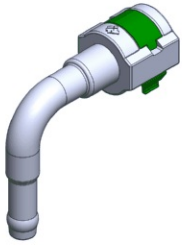

- **Part No. : 807571**
- **Product Category : Quick Connectors**
- **Product Family : Connectors**
- Application : Fuel - Liquid
- Material Type : Stainless Steel
- Color : Green
- Conductive : Yes
- OEM Specs : SAE J2044
- Female Side : Endform Size/Std : 5/16", 8mm SAE
- Male Side : Stem Size : 5/16" (-6) PTFE Hose
- Stem/Angle Configuration : 90°
- Quick Connectors: Connection : Side-Lock (Hybrid Posi-Lock)
- Quick Connectors: Number of ID Rings : 2
- OD O-ring : Yes
- Quick Connectors: Redundant Latch Available : No
- Made to Order/Stock : MTO