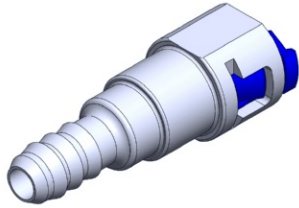

- **Part No. : 862508**
- **Product Category : Quick Connectors**
- **Product Family : Connectors**
- Application : Fuel - Liquid
- Material Type : Plastic
- Color : Blue
- Conductive : Yes
- OEM Specs : GM SAE J2044
- Female Side : Endform Size/Std : 3/8" SAE
- Male Side : Stem Size : 3/8" (Plastic Tube triple barb)
- Stem/Angle Configuration : 180°
- Quick Connectors: Connection : Single push-to-lock (Series 300 Plastic)
- Quick Connectors: Number of ID Rings : 2
- OD O-ring : Yes
- Quick Connectors: Redundant Latch Available : No
- Made to Order/Stock : MTO