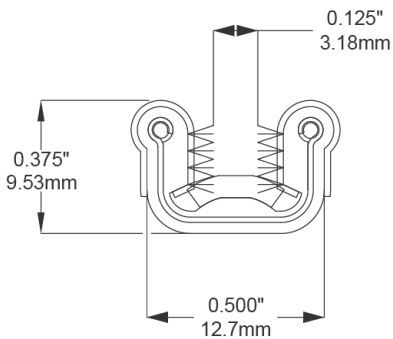

- **Part No. : 75000031**
- **Product Category : Restoration Vehicle Seal**
- **Product Family : Seals**
- Restoration Vehicle Seal: Vehicle Make : Diamond T
- Restoration Vehicle Seal: Vehicle Model : Truck
- Restoration Vehicle Seal: Body : C.O.E
- Restoration Vehicle Seal: Platform : N/A
- Restoration Vehicle Seal: Start Year : 1955
- Restoration Vehicle Seal: End Year : 1963
- Restoration Vehicle Seal: Description : Front Door - Division Bar - Upper & Lower
- Restoration Vehicle Seal: Section : 5P
- Same Profile As : 75000031