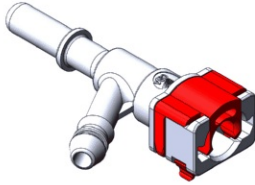

- **Part No. : 801636**
- **Product Category : Quick Connectors**
- **Product Family : Connectors**
- Application : Fuel - Vapor
- Material Type : Plastic
- Color : White/Natural
- Conductive : No
- OEM Specs : FordSAE J2044
- Female Side : Endform Size/Std : 5/16", 8mm SAE
- Male Side : Stem Size : 5/16" (Plastic Tube standard Barb)
- Stem/Angle Configuration : Y
- Quick Connectors: Connection : Side-Lock (Short-Head Gen I Posi)
- Quick Connectors: Number of ID Rings : 2
- OD O-ring : Yes
- Quick Connectors: Redundant Latch Available : No
- Made to Order/Stock : MTO