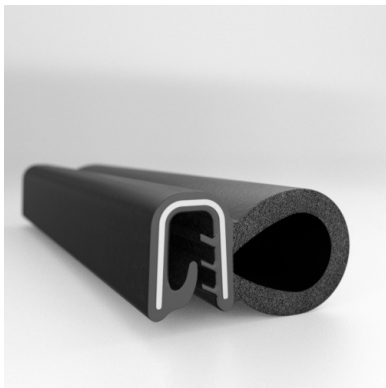

- **Part No. : 75001362**
- **Product Category : Push-on Trim**
- **Product Family : Seals**
- Ship from Location : Spring Lake, MI
- Standard Pack Quantity : 10 x 25' rolls
- Standard Carton Size : 19 x 19 x 12
- Made to Order/Stock : Stock
- Profile/Section : RS130F
- Bulb Material Type : EPDM Sponge
- Edge Trim Material : Rubber
- Color : Black
- Length : 250'
- Leg Height : 0.560"
- Bulb Size : 0.790"
- Bulb Position : Side
- Flange Grip Range : 0.040" to 0.070"
- Same Profile As : 75001362, 75001899, 75001473