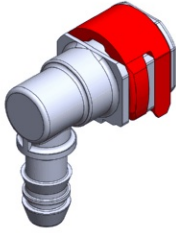

- **Part No. : 801659**
- **Product Category : Quick Connectors**
- **Product Family : Connectors**
- Application : Fuel - Vapor
- Material Type : Plastic
- Color : Red
- Conductive : No
- OEM Specs : SAE J2044
- Female Side : Endform Size/Std : 3/8" SAE
- Male Side : Stem Size : 3/8", 10mm (Plastic Tube standard barb)
- Stem/Angle Configuration : 90°
- Quick Connectors: Connection : Side-Lock (Gen II Posi-Lock)
- Quick Connectors: Number of ID Rings : 2
- OD O-ring : Yes
- Quick Connectors: Redundant Latch Available : No
- Made to Order/Stock : MTO