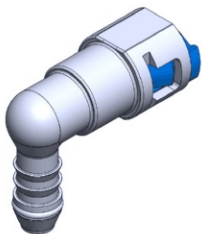

- **Part No. : 844579**
- **Product Category : Quick Connectors**
- **Product Family : Connectors**
- Application : Fuel - Liquid
- Material Type : Plastic
- Color : Blue
- Conductive : Yes
- OEM Specs : GM SAE J2044
- Female Side : Endform Size/Std : 3/8" SAE
- Male Side : Stem Size : 3/8" (Plastic Tube triple barb)
- Stem/Angle Configuration : 90°
- Quick Connectors: Connection : Single push-to-lock (Series 300 Plastic)
- Quick Connectors: Number of ID Rings : 2
- OD O-ring : Yes
- Quick Connectors: Redundant Latch Available : No
- Made to Order/Stock : MTO