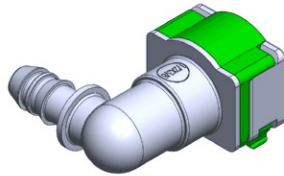

- **Part No. : 1018767**
- **Product Category : Quick Connectors**
- **Product Family : Connectors**
- Application : Fuel - Vapor
- Material Type : Plastic
- Color : Green
- Conductive : No
- OEM Specs : SAE J2044
- Female Side : Endform Size/Std : 1/2" SAE
- Male Side : 3/8", 10mm (Plastic Tube standard barb)
- Stem/Angle Configuration : 90°
- Quick Connectors: Connection : Side-Lock (Short-Head Gen I Posi)
- Quick Connectors: Number of ID Rings : 2
- OD O-ring : Yes
- Quick Connectors: Redundant Latch Available : No
- Made to Order/Stock : MTO