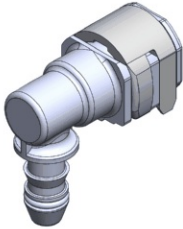

- **Part No. : 1021785**
- **Product Category : Quick Connectors**
- **Product Family : Connectors**
- Application : Fuel - Liquid
- Material Type : Plastic
- Color : White/Natural
- Conductive : Yes
- OEM Specs : GM SAE J2044
- Female Side : Endform Size/Std : 5/16", 8mm SAE
- Male Side : 5/16", 8mm (Plastic Tube standard barb)
- Stem/Angle Configuration : 90°
- Quick Connectors: Connection : Side-Lock (Gen II Posi-Lock)
- Quick Connectors: Number of ID Rings : 2
- OD O-ring : Yes
- Quick Connectors: Redundant Latch Available : No
- Made to Order/Stock : MTO