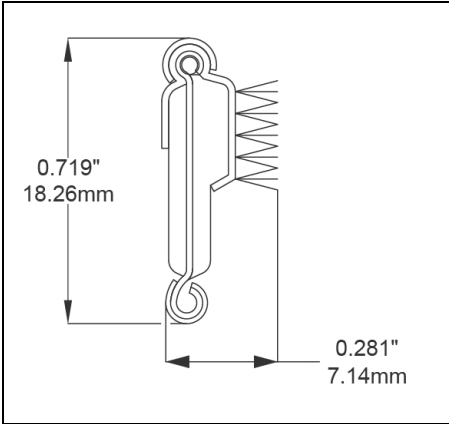

- **Part No. : 75000144**
- **Product Category : Restoration Vehicle Seal**
- **Product Family : Seals**
- Restoration Vehicle Seal: Vehicle Make : Chrysler
- Restoration Vehicle Seal: Vehicle Model : Imperial
- Restoration Vehicle Seal: Body : 4 Door Sedan
- Restoration Vehicle Seal: Platform : N/A
- Restoration Vehicle Seal: Start Year : 1957
- Restoration Vehicle Seal: End Year : 1961
- Restoration Vehicle Seal: Description : Front Door - Belt W/Strip - Outer
- Restoration Vehicle Seal: Section : YM30
- Same Profile As : 75000144