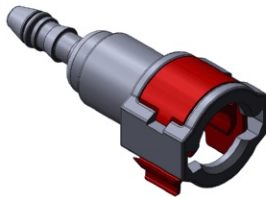

- **Part No. : 1055232**
- **Product Category : Quick Connectors**
- **Product Family : Connectors**
- Application : Fuel - Vapor
- Material Type : Plastic
- Color : Red
- Conductive : No
- OEM Specs : GM SAE J2044
- Female Side : Endform Size/Std : 5/16", 8mm SAE
- Male Side : 1/4", 6mm (Plastic Tube standard barb)
- Stem/Angle Configuration : 180°
- Quick Connectors: Connection : Side-Lock (Gen I Posi-Lock)
- Quick Connectors: Number of ID Rings : 2
- OD O-ring : Yes
- Quick Connectors: Redundant Latch Available : No
- Made to Order/Stock : MTO

- **Part No. : 1055872**
- **Product Category : Quick Connectors**
- **Product Family : Connectors**
- Application : Fuel - Liquid/Vapor
- Material Type : Plastic
- Color : White/Natural
- Conductive : Yes
- Female Side : Endform Size/Std : 1/2" SAE
- Male Side : Stem Size : 1/2" (Plastic Tube Gen 3 Barb)
- Stem/Angle Configuration : 90°
- Quick Connectors: Connection : Double Lock (Gen III Posi-Lock)
- Quick Connectors: Number of ID Rings : 2
- OD O-ring : Yes
- Quick Connectors: Redundant Latch Available : No
- Made to Order/Stock : MTO