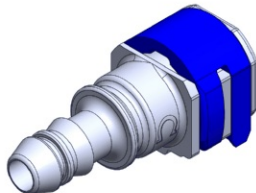

- **Part No. : 1021626**
- **Product Category : Quick Connectors**
- **Product Family : Connectors**
- Application : Fuel - Vapor
- Material Type : Plastic
- Color : Blue
- Conductive : No
- OEM Specs : CAN USE FOR Ford GM CHRYSLERSAE J2044
- Female Side : Endform Size/Std : 3/8" SAE
- Male Side : 3/8", 10mm (Plastic Tube standard barb)
- Stem/Angle Configuration : 180°
- Quick Connectors: Connection : Side-Lock (Gen II Posi-Lock)
- Quick Connectors: Number of ID Rings : 2
- OD O-ring : Yes
- Quick Connectors: Redundant Latch Available : No
- Made to Order/Stock : MTO