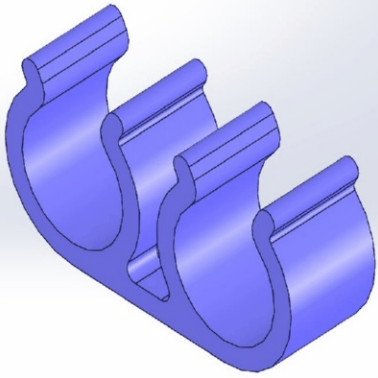

- **Part No. : 1007684**
- **Product Category : Clips**
- **Product Family : Clips**
- Material Type : POM
- Conductive : No
- OEM Specs : Ford WSK-M4D635-A2
- Vehicle Mounting : Spacer
- # of Tubes : 2
- Tube Isolation : No
- Tube Diameter 1 : 1/2"
- Tube Diameter 2 : 1/2"