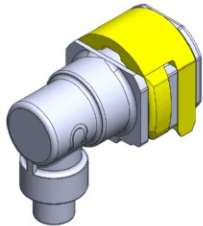

- **Part No. : 811651**
- **Product Category : Quick Connectors**
- **Product Family : Connectors**
- Application : Fuel - Liquid
- Material Type : Plastic
- Color : Yellow
- Conductive : Yes
- OEM Specs : GM SAE J2044
- Female Side : Endform Size/Std : 3/8" SAE
- Male Side : Stem Size : 10mm (Plastic Tube spin-weld)
- Stem/Angle Configuration : 90°
- Quick Connectors: Connection : Side-Lock (Gen II Posi-Lock)
- Quick Connectors: Number of ID Rings : 2
- OD O-ring : Yes
- Quick Connectors: Redundant Latch Available : No
- Made to Order/Stock : MTO