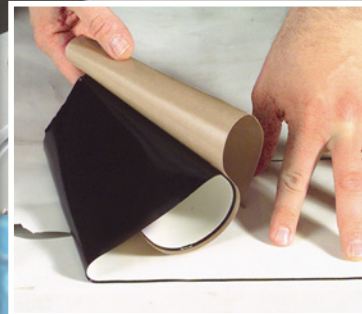

COFAIR
PRODUCTS, INC.

Sealing out the elements

Recreational
Vehicle

**PRODUCT
CATALOG**