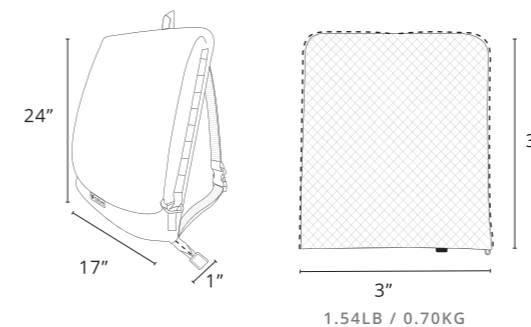

NAVY BLUE
CG04Y1901117

GREY/GREY
CG04Y2001135

BLUE FLORAL/NAVY
CG04Y2001136

NAVY QUILTED/NAVY
CG04Y2001137

SWITCH MAG
MAT + BAG

- SAND-FREE
- NON-FADE
- WATER RESISTANT
- MOLD-FREE
- LIGHTWEIGHT
- PADDED MAT
- 2 IN 1