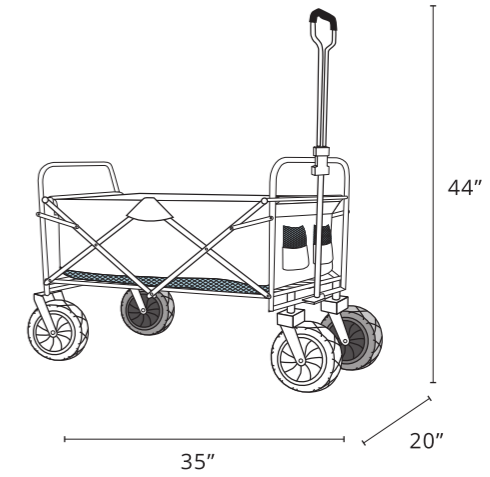

COMPACT OUTDOOR CHAIR

- SAND-FREE
- LIGHTWEIGHT
- CAPACITY 260LB
- FOLDABLE
- COMPACT
- CARRY-BAG

BEACH WAGON

- SAND-FREE
- CAPACITY 150LBS
- FOLDABLE