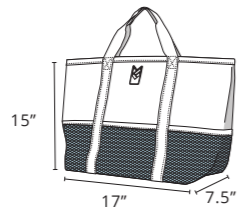

-  SAND-FREE BASE
-  SAND-FREE POCKET
-  ZIPPER CLOSURE

-  SAND-FREE BASE
-  SAND-FREE POCKETS
-  OPEN TOP DESIGN
-  MAGNET CLOSURE
-  SOLID POCKET

ROPE CANVAS TOTE
COBALT GEO
CG04Y2001145

PLAID TOTE

EVERYDAY TOTE

-  SAND-FREE BASE
-  SAND-FREE POCKETS
-  OPEN TOP DESIGN

TOTE I
BLUE PLAID
CG04Y1101048NP

0.98LB / 0.43KG

TOTE I MULTI-POCKET
BLUE PLAID
CG04Y2001146

1.15LB / 0.52KG

-  SAND-FREE BASE
-  SAND-FREE POCKET
-  SOLID POCKET
-  OPEN TOP DESIGN