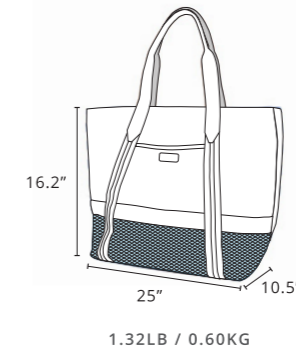

NAVY STRIPE TOTE

- SAND-FREE BASE
- SAND-FREE POCKETS
- OPEN TOP DESIGN
- MAGNET CLOSURE

GREY STRIPE TOTE

- SAND-FREE BASE
- SAND-FREE POCKETS
- OPEN TOP DESIGN
- MAGNET CLOSURE