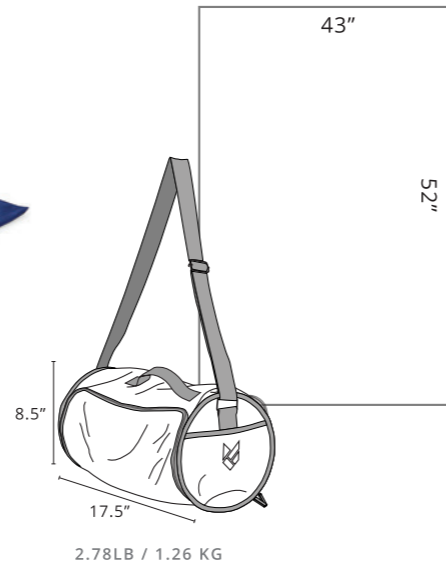

SWITCH MAG
MAT + BAG

- SAND-FREE
- NON-FADE
- WATER RESISTANT
- MOLD-FREE
- LIGHTWEIGHT
- PADDED MAT
- 2 IN 1

SWITCH MAG
MAT + BAG