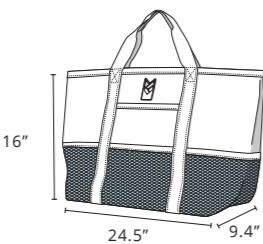

-  SAND-FREE BASE
-  SAND-FREE POCKETS
-  OPEN TOP DESIGN

TOTE I
BLUE PLAID
CG04Y1101048NP

0.98LB / 0.43KG

TOTE I MULTI-POCKET
BLUE PLAID
CG04Y2001146

1.15LB / 0.52KG

-  SAND-FREE BASE
-  SAND-FREE POCKET
-  SOLID POCKET
-  OPEN TOP DESIGN