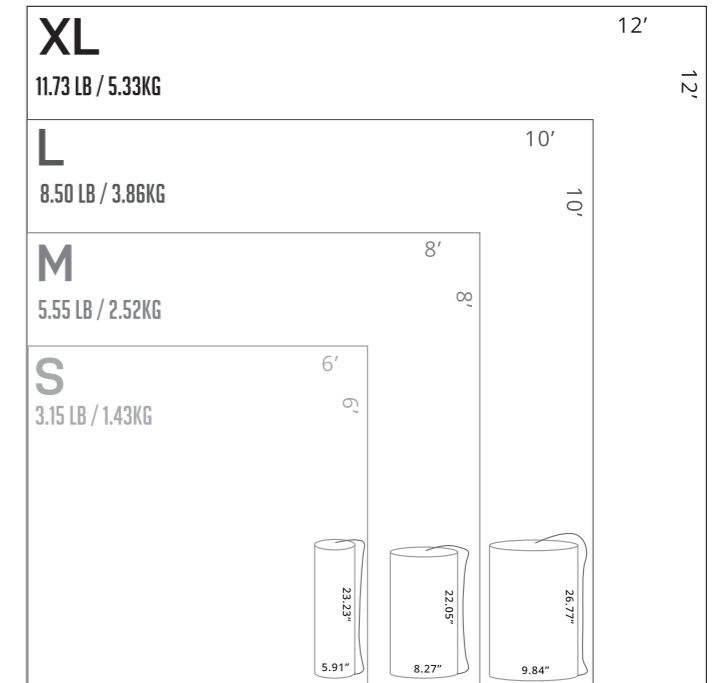

SAND-FREE

NON-FADE

WATER RESISTANT

MOLD-FREE

ULTRA DURABLE

REVERSIBLE

D-RINGS

CARRY-BAG