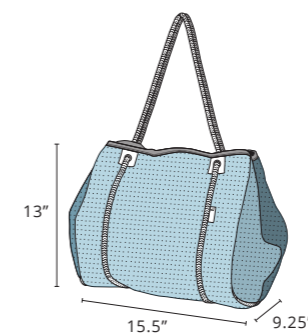

-  SAND-FREE BASE
-  SAND-FREE POCKET
-  OPEN TOP DESIGN

0.58LB / 0.26KG

Dynamic Print

80% Polyester
10% PVC
10% PE

PERFORATED NEOPRENE BAG

PERFORATED NEO BAG
ORANGE
CG04Y2001150

PERFORATED NEO BAG
NAVY
CG04Y2001151

-  SAND-FREE BODY
-  DETACHABLE POUCH WITH ZIPPER
-  MAGNET CLOSURE

1.23LB / 0.56KG

Rope Handle

Detachable Sand-Free Pouch

Expandable Sides

Soft Neoprene Outer

Sand-Free Body

100% Polyester

BOWLING BAG

CAMO BACKPACK

BOWLING BAG - PINK
CG04Y2001152

SAND-FREE BASE

SAND-FREE POCKETS

ZIPPER CLOSURE

19" x 5" x 18"

1.15 LB / 0.52KG