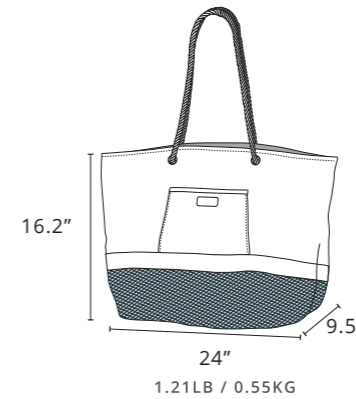

CLASSIC TOTE

ROPE CANVAS TOTE

- SAND-FREE BASE
- SAND-FREE POCKET
- ZIPPER CLOSURE

- SAND-FREE BASE
- SAND-FREE POCKETS
- OPEN TOP DESIGN
- MAGNET CLOSURE
- SOLID POCKET