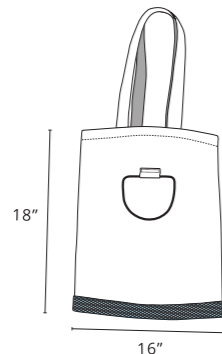

-  SAND-FREE BASE
-  SAND-FREE POCKETS
-  OPEN TOP DESIGN

TOTE I
BLUE PLAID
CG04Y1101048NP

0.98LB / 0.43KG

TOTE I MULTI-POCKET
BLUE PLAID
CG04Y2001146

1.15LB / 0.52KG

-  SAND-FREE BASE
-  SAND-FREE POCKET
-  SOLID POCKET
-  OPEN TOP DESIGN

TOTE II ORANGE
CG04Y2001147

TOTE II BLUE
CG04Y1601050NP

TOTE II BLACK
CG04Y1601049NP

1.21 LB / 0.55KG

CASUAL FLORAL TOTE

CASUAL FLORAL TOTE
NIGHT FLORAL
CG04Y2001148

CASUAL FLORAL TOTE
DAY FLORAL
CG04Y2001149

-  SAND-FREE BASE
-  SAND-FREE POCKET
-  OPEN TOP DESIGN

0.58LB / 0.26KG

Dynamic Print

80% Polyester
10% PVC
10% PE

PERFORATED NEOPRENE BAG

PERFORATED NEO BAG
ORANGE
CG04Y2001150

PERFORATED NEO BAG
NAVY
CG04Y2001151

-  SAND-FREE BODY
-  DETACHABLE POUCH WITH ZIPPER
-  MAGNET CLOSURE

1.23LB / 0.56KG

Rope Handle

Detachable Sand-Free Pouch

Expandable Sides

Soft Neoprene Outer

Sand-Free Body

100% Polyester