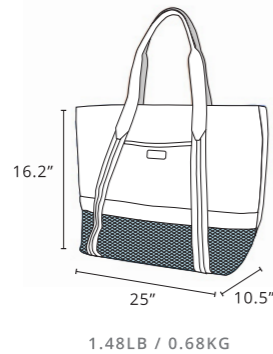

NAVY STRIPE TOTE

-  SAND-FREE BASE
-  SAND-FREE POCKETS
-  OPEN TOP DESIGN
-  MAGNET CLOSURE

TOTE IV MEDIUM
NAVY STRIPE
CG04Y1601054NP

TOTE IV LARGE
NAVY STRIPE
CG04Y1601055NP

LARGE TOTE IV SHOWN ABOVE

GREY STRIPE TOTE