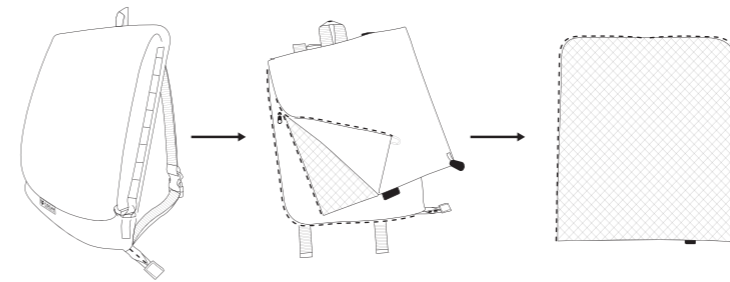

BACKPACK TO MAT IN 3 SIMPLE STEPS