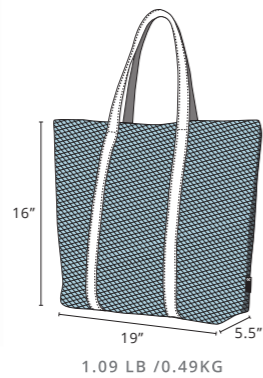

BOWLING BAG

CAMO BACKPACK

BOWLING BAG - PINK
CG04Y2001152

SAND-FREE BASE

SAND-FREE POCKETS

ZIPPER CLOSURE

19" x 5" x 18"

1.15 LB / 0.52KG

BOWLING BAG - CHARCOAL
CG04Y2001161

CAMO BACKPACK GREEN
CG04Y2001153

SAND-FREE BASE

ZIPPER CLOSURE ON SIDE

19.25" x 20.75"

0.66 LB / 0.30KG

Tote Straps

Side Zipper Entrance

Drawstring Backpack Straps

Camouflage Print

90% Polyester
10% PVC

Sand-Free Base

ALSO AVAILABLE IN :

CAMO BACKPACK BLACK
CG04Y2001154

MESH SHOPPER TOTE

- SAND-FREE BODY
- OPEN TOP DESIGN
- MAGNET CLOSURE
- DETACHABLE POUCH WITH ZIPPER

MESH SHOPPER TOTE
BLACK
CG04Y2001155

1.09 LB / 0.49KG

MESH BACKPACK

- SAND-FREE BODY
- MOLD-FREE
- SAND-FREE POCKET
- SEPARATE SAND-FREE BOTTOM

BACKPACK
BLACK
CG04Y1701001

1.06 LB / 0.48 KG

ROLL-TOP BACKPACK