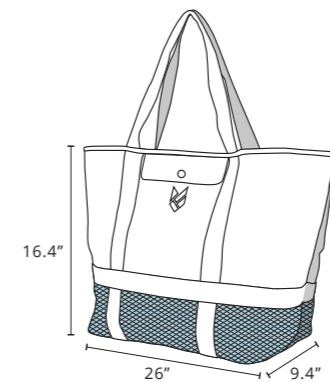

- SAND-FREE BASE
- SAND-FREE POCKET
- SOLID POCKET
- OPEN TOP DESIGN

1.21 LB / 0.55KG