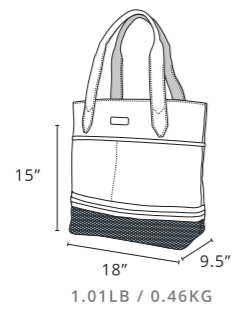

NAVY STRIPE TOTE

-  SAND-FREE BASE
-  SAND-FREE POCKETS
-  OPEN TOP DESIGN
-  MAGNET CLOSURE

TOTE IV MEDIUM
NAVY STRIPE
CG04Y1601054NP

TOTE IV LARGE
NAVY STRIPE
CG04Y1601055NP

LARGE TOTE IV SHOWN ABOVE

GREY STRIPE TOTE