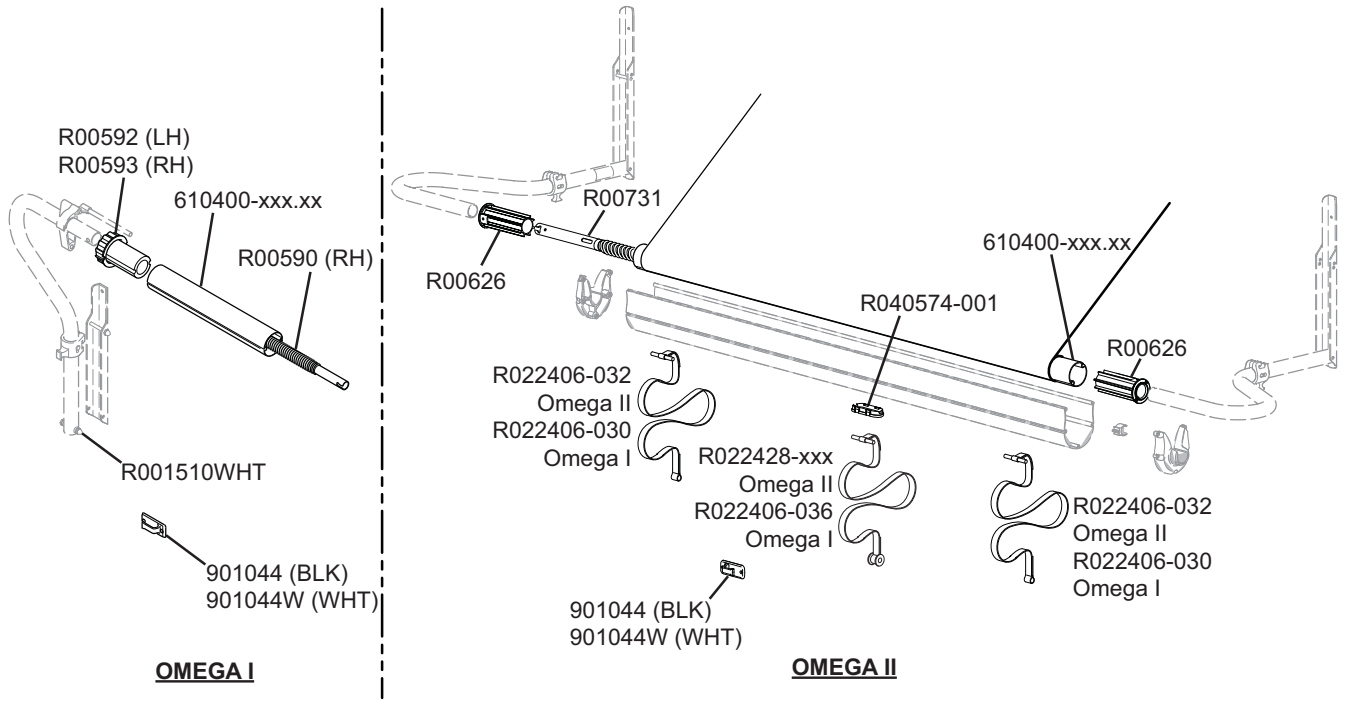

GUARDI-AWN ILLUSTRATED PARTS LIST

Components in **GRAY** are no longer available.

Guardiawn501

Item	Part Number	Description	Notes
9		Roller Tube	See Hardware and Accessories
10	R022406-070	Pull Strap	70"
11	901044	Pull Strap Catch	Black
	901044W	Pull Strap Catch	White
12		Canopy Only	Refer to Canopy Order Form
14		Awning Rail	See Hardware and Accessories
15	R00551	Kit, Wing Tip, Black Only	
		Includes one LH and one RH Wing Tip	
16	R001606	Crank Handle	

1. Parts shown in gray are no longer available.

OMEGA & OMEGA II ILLUSTRATED PARTS LIST

Components in GRAY are no longer available.

Omega503

The illustration above shows parts still available. Components available in white only. Fabric replacements are still available.

TRUCKIN' AWN ILLUSTRATED PARTS LIST

STRAIGHT ARM

AUTO-RAFTER

TA501

Item	Part Number	Description		Notes
1	R00358XXX	Arm Assy, ½ Set	Standard	1
2	R00361	Brace, Satin	Standard	
	R00361W	Brace, White	Standard	
3	R00222	Brace Hook	Standard	
4	R00221XXX	Lower Mounting Bracket	Standard	1
5	R00486	Knob, Black	Standard	
6	R00891XXX	Auto-Rafter Assy, ½ Set	Auto-Rafter	1
7	R00394	Upper Mounting Bracket	Auto-Rafter	
8	R00625XXX	Bottom Mounting Bracket	Auto-Rafter	1
9	610004WHT	Spring Assy, RH	White	
	610004	Spring Assy, RH	Black	
10	610005WHT	Spring Assy, LH	White	
	610005	Spring Assy, LH	Black	
11	R022406-036	Pull Strap	Standard	
	R022406-049	Pull Strap	Auto-Rafter	
12	R00369	Tie Strap		
13		Roller Tube	See Hardware and Accessories	
14		Canopy Only	Refer to Canopy Order Form	
15		Awning Rail	See Hardware and Accessories	
16	R040198	Rubber Pad		
	<i>The following items are not shown</i>			
	R00478	Hardware Pack, Straight Arm		
	R00893	Hardware Pack, Auto-Rafter		

Notes: 1. XXX = Color; xxx = Length