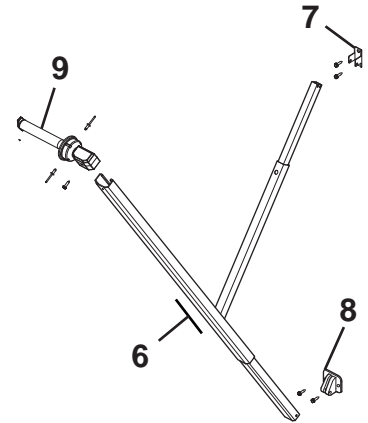

GUARDI-AWN ILLUSTRATED PARTS LIST

Components in **GRAY** are no longer available.

Guardiawn501

Item	Part Number	Description	Notes
9		Roller Tube	See Hardware and Accessories
10	R022406-070	Pull Strap	70"
11	901044	Pull Strap Catch	Black
	901044W	Pull Strap Catch	White
12		Canopy Only	Refer to Canopy Order Form
14		Awning Rail	See Hardware and Accessories
15	R00551	Kit, Wing Tip, Black Only	
		Includes one LH and one RH Wing Tip	
16	R001606	Crank Handle	

1. Parts shown in gray are no longer available.

OMEGA & OMEGA II ILLUSTRATED PARTS LIST

Components in GRAY are no longer available.

Omega503

The illustration above shows parts still available. Components available in white only. Fabric replacements are still available.

TRUCKIN' AWN ILLUSTRATED PARTS LIST

STRAIGHT ARM

AUTO-RAFTER

TA501

Item	Part Number	Description		Notes
1	R00358XXX	Arm Assy, ½ Set	Standard	1
2	R00361	Brace, Satin	Standard	
	R00361W	Brace, White	Standard	
3	R00222	Brace Hook	Standard	
4	R00221XXX	Lower Mounting Bracket	Standard	1
5	R00486	Knob, Black	Standard	
6	R00891XXX	Auto-Rafter Assy, ½ Set	Auto-Rafter	1
7	R00394	Upper Mounting Bracket	Auto-Rafter	
8	R00625XXX	Bottom Mounting Bracket	Auto-Rafter	1
9	610004WHT	Spring Assy, RH	White	
	610004	Spring Assy, RH	Black	
10	610005WHT	Spring Assy, LH	White	
	610005	Spring Assy, LH	Black	
11	R022406-036	Pull Strap	Standard	
	R022406-049	Pull Strap	Auto-Rafter	
12	R00369	Tie Strap		
13		Roller Tube	See Hardware and Accessories	
14		Canopy Only	Refer to Canopy Order Form	
15		Awning Rail	See Hardware and Accessories	
16	R040198	Rubber Pad		
	<i>The following items are not shown</i>			
	R00478	Hardware Pack, Straight Arm		
	R00893	Hardware Pack, Auto-Rafter		

Notes: 1. XXX = Color; xxx = Length