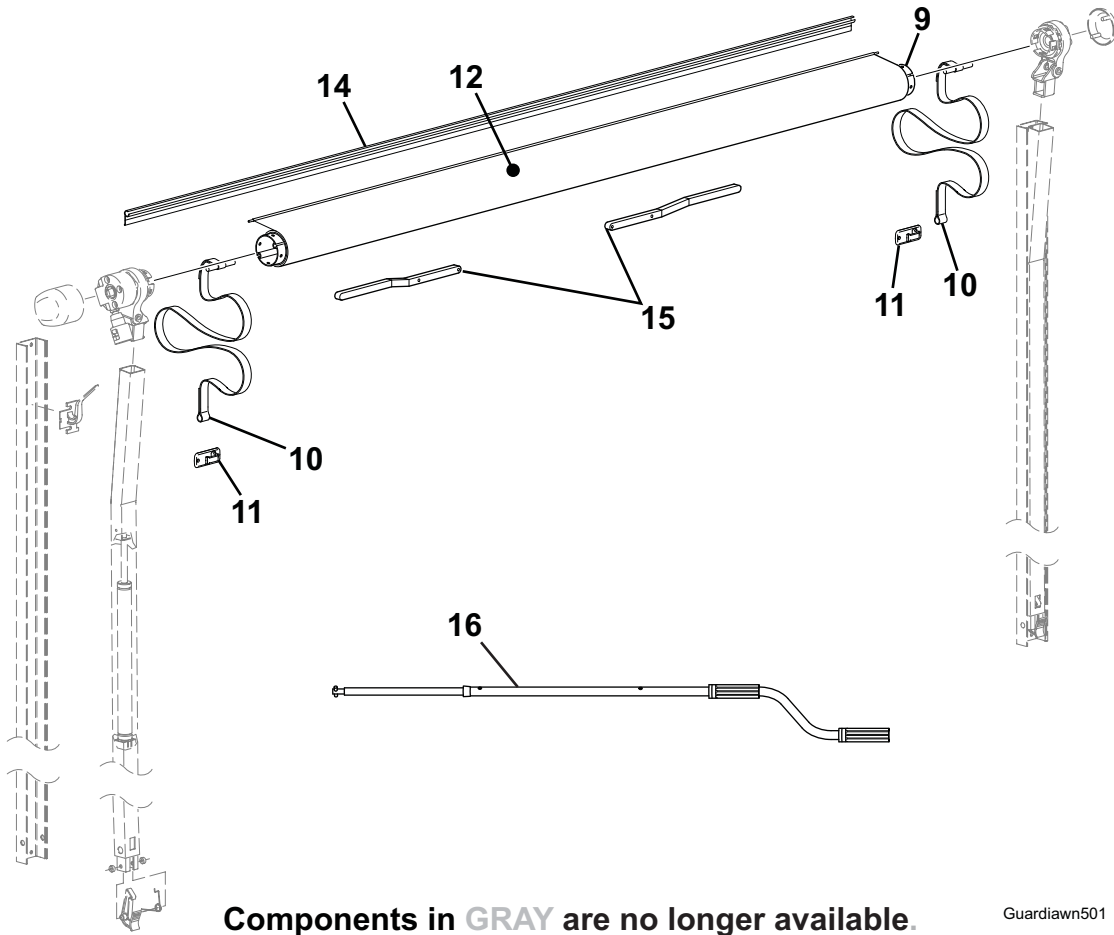

GUARDI-AWN ILLUSTRATED PARTS LIST

Components in **GRAY** are no longer available.

Guardiawn501

Item	Part Number	Description	Notes
9		Roller Tube	See Hardware and Accessories
10	R022406-070	Pull Strap	70"
11	901044	Pull Strap Catch	Black
	901044W	Pull Strap Catch	White
12		Canopy Only	Refer to Canopy Order Form
14		Awning Rail	See Hardware and Accessories
15	R00551	Kit, Wing Tip, Black Only	
		Includes one LH and one RH Wing Tip	
16	R001606	Crank Handle	

1. Parts shown in gray are no longer available.

OMEGA & OMEGA II ILLUSTRATED PARTS LIST

Components in GRAY are no longer available.

Omega503

The illustration above shows parts still available. Components available in white only. Fabric replacements are still available.

TRUCKIN' AWN ILLUSTRATED PARTS LIST

STRAIGHT ARM

AUTO-RAFTER

TA501

Item	Part Number	Description		Notes
1	R00358XXX	Arm Assy, ½ Set	Standard	1
2	R00361	Brace, Satin	Standard	
	R00361W	Brace, White	Standard	
3	R00222	Brace Hook	Standard	
4	R00221XXX	Lower Mounting Bracket	Standard	1
5	R00486	Knob, Black	Standard	
6	R00891XXX	Auto-Rafter Assy, ½ Set	Auto-Rafter	1
7	R00394	Upper Mounting Bracket	Auto-Rafter	
8	R00625XXX	Bottom Mounting Bracket	Auto-Rafter	1
9	610004WHT	Spring Assy, RH	White	
	610004	Spring Assy, RH	Black	
10	610005WHT	Spring Assy, LH	White	
	610005	Spring Assy, LH	Black	
11	R022406-036	Pull Strap	Standard	
	R022406-049	Pull Strap	Auto-Rafter	
12	R00369	Tie Strap		
13		Roller Tube	See Hardware and Accessories	
14		Canopy Only	Refer to Canopy Order Form	
15		Awning Rail	See Hardware and Accessories	
16	R040198	Rubber Pad		
	<i>The following items are not shown</i>			
	R00478	Hardware Pack, Straight Arm		
	R00893	Hardware Pack, Auto-Rafter		

Notes: 1. XXX = Color; xxx = Length