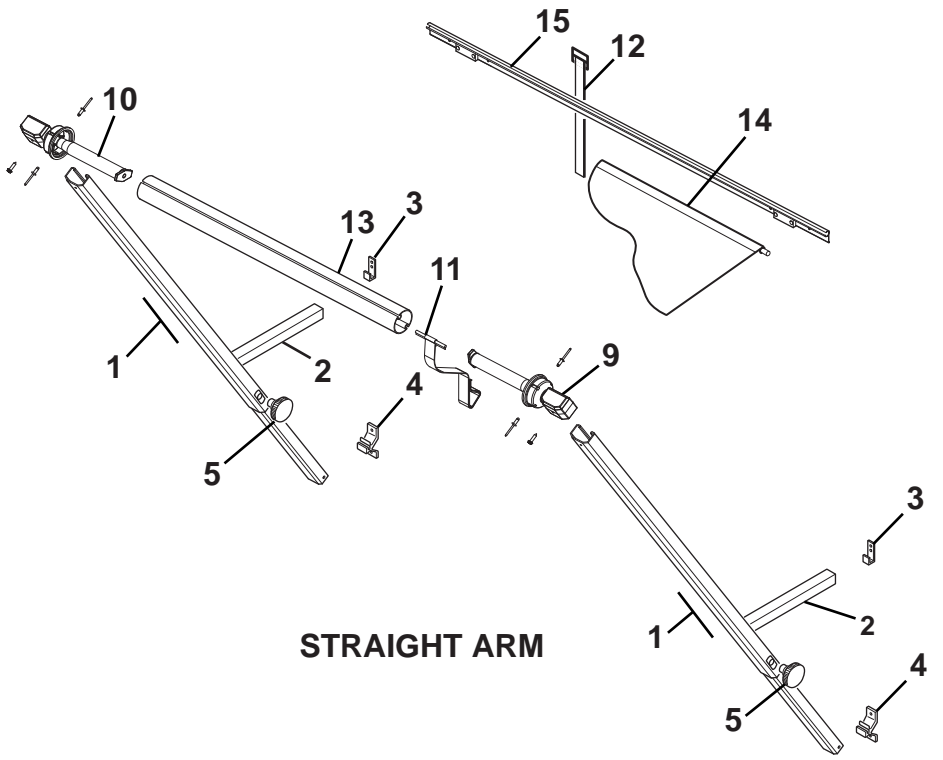

GUARDI-AWN ILLUSTRATED PARTS LIST

Components in **GRAY** are no longer available.

Guardiawn501

Item	Part Number	Description	Notes
9		Roller Tube	See Hardware and Accessories
10	R022406-070	Pull Strap	70"
11	901044	Pull Strap Catch	Black
	901044W	Pull Strap Catch	White
12		Canopy Only	Refer to Canopy Order Form
14		Awning Rail	See Hardware and Accessories
15	R00551	Kit, Wing Tip, Black Only	
		Includes one LH and one RH Wing Tip	
16	R001606	Crank Handle	

TRUCKIN' AWN ILLUSTRATED PARTS LIST

STRAIGHT ARM

AUTO-RAFTER

TA501

Item	Part Number	Description		Notes
1	R00358XXX	Arm Assy, ½ Set	Standard	1
2	R00361	Brace, Satin	Standard	
	R00361W	Brace, White	Standard	
3	R00222	Brace Hook	Standard	
4	R00221XXX	Lower Mounting Bracket	Standard	1
5	R00486	Knob, Black	Standard	
6	R00891XXX	Auto-Rafter Assy, ½ Set	Auto-Rafter	1
7	R00394	Upper Mounting Bracket	Auto-Rafter	
8	R00625XXX	Bottom Mounting Bracket	Auto-Rafter	1
9	610004WHT	Spring Assy, RH	White	
	610004	Spring Assy, RH	Black	
10	610005WHT	Spring Assy, LH	White	
	610005	Spring Assy, LH	Black	
11	R022406-036	Pull Strap	Standard	
	R022406-049	Pull Strap	Auto-Rafter	
12	R00369	Tie Strap		
13		Roller Tube	See Hardware and Accessories	
14		Canopy Only	Refer to Canopy Order Form	
15		Awning Rail	See Hardware and Accessories	
16	R040198	Rubber Pad		
	<i>The following items are not shown</i>			
	R00478	Hardware Pack, Straight Arm		
	R00893	Hardware Pack, Auto-Rafter		