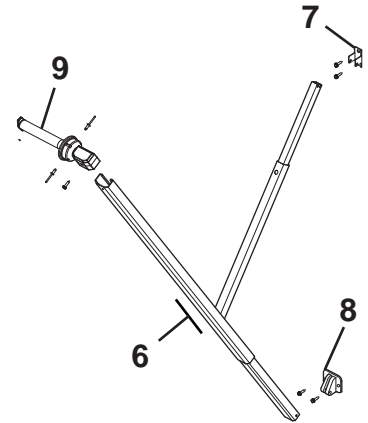

TRUCKIN' AWN ILLUSTRATED PARTS LIST

**STRAIGHT ARM**

**AUTO-RAFTER**

TA501

Item	Part Number	Description	Notes
1	R00358XXX	Arm Assy, ½ Set	Standard 1
2	R00361	Brace, Satin	Standard
	R00361W	Brace, White	Standard
3	R00222	Brace Hook	Standard
4	R00221XXX	Lower Mounting Bracket	Standard 1
5	R00486	Knob, Black	Standard
6	R00891XXX	Auto-Rafter Assy, ½ Set	Auto-Rafter 1
7	R00394	Upper Mounting Bracket	Auto-Rafter
8	R00625XXX	Bottom Mounting Bracket	Auto-Rafter 1
9	610004WHT	Spring Assy, RH	White
	610004	Spring Assy, RH	Black
10	610005WHT	Spring Assy, LH	White
	610005	Spring Assy, LH	Black
11	R022406-036	Pull Strap	Standard
	R022406-049	Pull Strap	Auto-Rafter
12	R00369	Tie Strap	
13		Roller Tube	See Hardware and Accessories
14		Canopy Only	Refer to Canopy Order Form
15		Awning Rail	See Hardware and Accessories
16	R040198	Rubber Pad	
	<i>The following items are not shown</i>		
	R00478	Hardware Pack, Straight Arm	
	R00893	Hardware Pack, Auto-Rafter	

Notes: 1. XXX = Color; xxx = Length