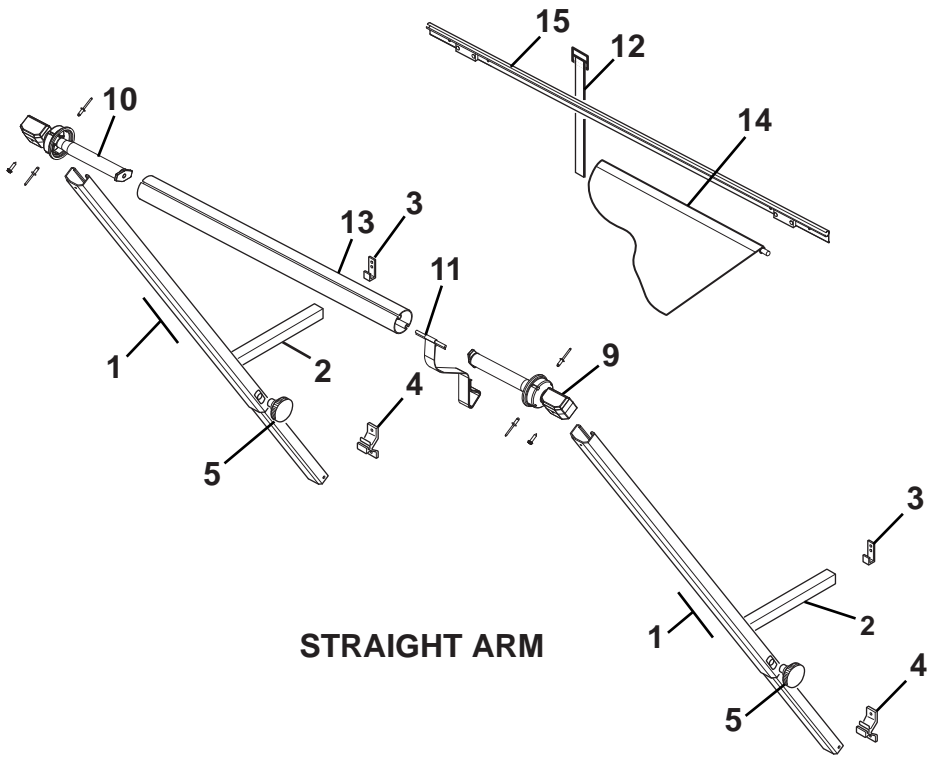

TRUCKIN' AWN ILLUSTRATED PARTS LIST

**STRAIGHT ARM**

**AUTO-RAFTER**

TA501

Item	Part Number	Description	Notes
1	R00358XXX	Arm Assy, ½ Set	Standard 1
2	R00361	Brace, Satin	Standard
	R00361W	Brace, White	Standard
3	R00222	Brace Hook	Standard
4	R00221XXX	Lower Mounting Bracket	Standard 1
5	R00486	Knob, Black	Standard
6	R00891XXX	Auto-Rafter Assy, ½ Set	Auto-Rafter 1
7	R00394	Upper Mounting Bracket	Auto-Rafter
8	R00625XXX	Bottom Mounting Bracket	Auto-Rafter 1
9	610004WHT	Spring Assy, RH	White
	610004	Spring Assy, RH	Black
10	610005WHT	Spring Assy, LH	White
	610005	Spring Assy, LH	Black
11	R022406-036	Pull Strap	Standard
	R022406-049	Pull Strap	Auto-Rafter
12	R00369	Tie Strap	
13		Roller Tube	See Hardware and Accessories
14		Canopy Only	Refer to Canopy Order Form
15		Awning Rail	See Hardware and Accessories
16	R040198	Rubber Pad	
	<i>The following items are not shown</i>		
	R00478	Hardware Pack, Straight Arm	
	R00893	Hardware Pack, Auto-Rafter	

Notes: 1. XXX = Color; xxx = Length