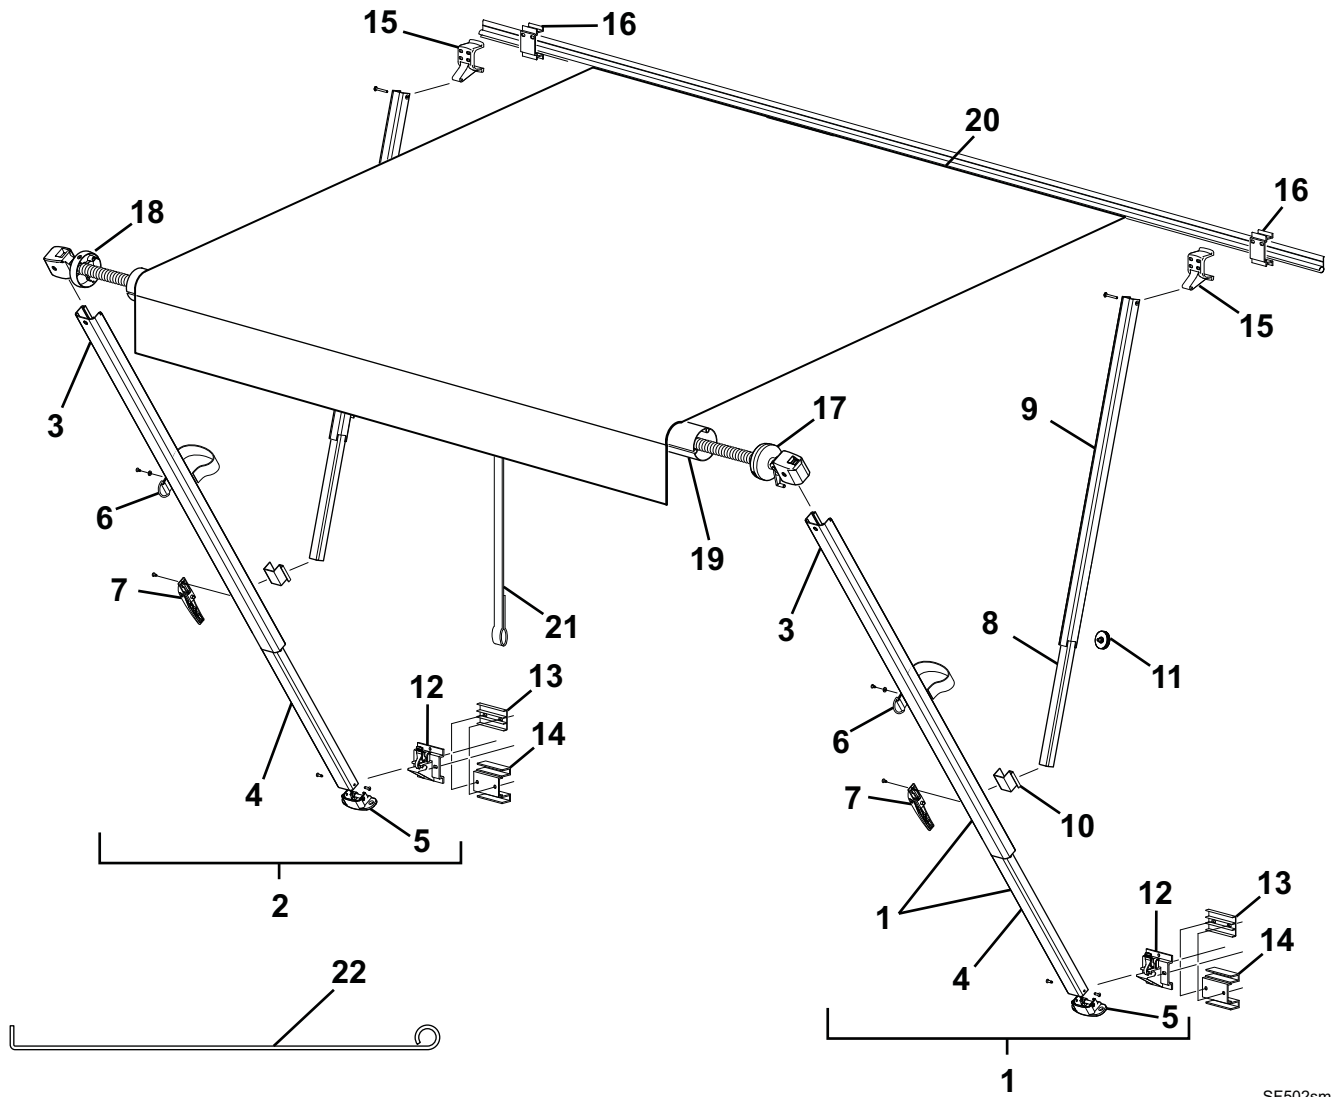

SIMPLICITY ILLUSTRATED PARTS LIST

SF502sm

Item	Part Number	Description	Notes
1	R00415-4nn-XX	Arm Assy, 1/2 Set	Right 1,2
2	R00416-4nn-XX	Arm Assy, 1/2 Set	Left 1,2
3	R00410-4nn-XX	Upper Main Arm	1,2
4	R00412-4nn-XX	Lower Main Arm (includes Item 6)	1,2
5	249104UP	Carport Foot	Unpainted
6	R00532	Travel Strap	
7	901015W	Handle, White	
	901015	Handle, Black	
8	R00414-4nn-XX	Lower Brace	1,2
9	R00413-4nn-XX	Upper Brace	1,2
10	R00405	Brace Slider	
	R00549	Brace Slider	Pre1997
11	901022	Locking Knob	
12	R00935	Bottom Bracket	pkg of 2
13	R00716	Bottom Bracket, Shim	pkg of 2
14	169037	Bottom Bracket Stand-Off	qty: 2
15	249162UP	Top Bracket	
16	249153	Top Bracket Stand-Off	qty: 2
17	R00925MIL	Spring Assy, RH	8'-18'
	R00926MIL	Spring Assy, RH	18' 1" and longer
18	R00923MIL	Spring Assy, LH	8'-18' Width
	R00924MIL	Spring Assy, LH	18' 1" and longer
19	19xx00	Roller Tube, 3-Slot	3 1/2" Dia
20		Canopy Only	Refer to Canopy Order Form
21	901011	Pull Strap	
22	901035	Pull Wand	43"
	901035XL	Pull Wand	61"
	<i>The following items are not shown</i>		
	R012804-002	Hardware Pack	