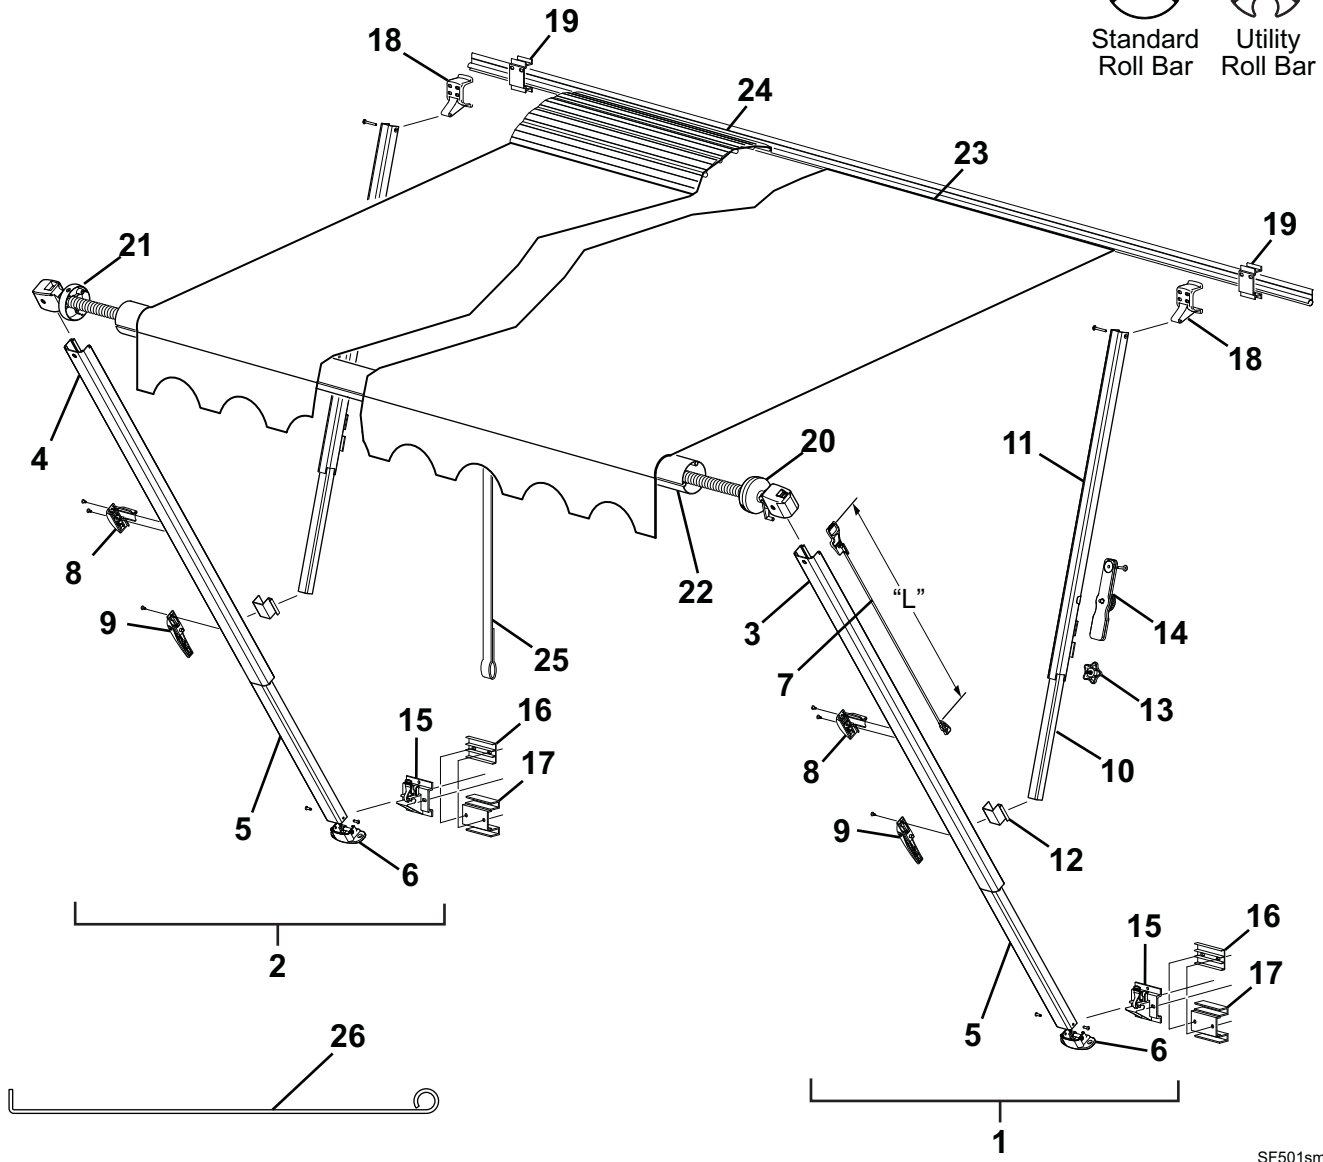

Item	Part Number	Description	Notes
1	R00415-4nn-XX	Arm Assy, 1/2 Set	Right 1,2
2	R00416-4nn-XX	Arm Assy, 1/2 Set	Left 1,2
3	R00410-4nn-XX	Upper Main Arm	1,2
4	R00412-4nn-XX	Lower Main Arm (includes Item 6)	1,2
5	249104UP	Carport Foot	Unpainted
6	R00532	Travel Strap	
7	901015W	Handle, White	
	901015	Handle, Black	
8	R00414-4nn-XX	Lower Brace	1,2
9	R00413-4nn-XX	Upper Brace	1,2
10	R00405	Brace Slider	
	R00549	Brace Slider	Pre1997
11	901022	Locking Knob	
12	R00935	Bottom Bracket	pkg of 2
13	R00716	Bottom Bracket, Shim	pkg of 2
14	169037	Bottom Bracket Stand-Off	qty: 2
15	249162UP	Top Bracket	
16	249153	Top Bracket Stand-Off	qty: 2
17	R00925MIL	Spring Assy, RH	8'-18'
	R00926MIL	Spring Assy, RH	18' 1" and longer
18	R00923MIL	Spring Assy, LH	8'-18' Width
	R00924MIL	Spring Assy, LH	18' 1" and longer
19	19xx00	Roller Tube, 3-Slot	3 1/2" Dia
20		Canopy Only	Refer to Canopy Order Form
21	901011	Pull Strap	
22	901035	Pull Wand	43"
	901035XL	Pull Wand	61"
	<i>The following items are not shown</i>		
	R012804-002	Hardware Pack	

Notes: 1. XX = Color -00 = Satin w/ unpainted Castings -50 = White w/ unpainted Castings
2. nn = Arm style, refer to page 40.

SPIRIT FX AND FIESTA ILLUSTRATED PARTS LIST