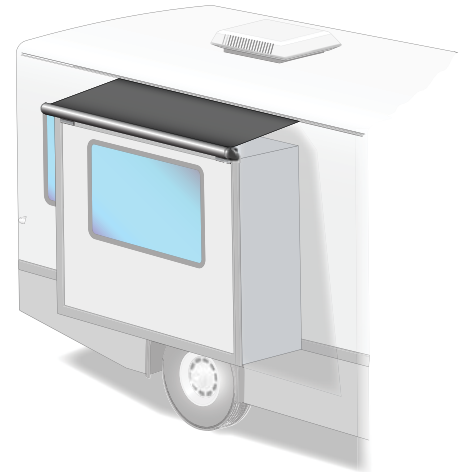

Quality • Value
Performance • Style

SPECIFICATION SHEET

SOK III

Slide-Out Cover

- Automatically opens and closes with the room.
- No locks or additional anti-billow devices are required.
- The streamlined styling blends in with the coach sidewall and is a perfect complement to other Carefree products.
- Longer mounting brackets.
- Greater mounting flexibility with brackets that can be tailored to fit a variety of flange and awning rail configurations.
- Simplified roller tube installation for improved serviceability.
- An optional front cover that can be easily removed for cleaning and service.

AVAILABLE LENGTHS: (measured box length)	Standard	42" - 191"	AVAILABLE EXTENSION:	Up to 42"
FABRIC TENSION	One spring mounted in RH end of roller tube			
COLOR:	<i>Hardware:</i>	White, Black, Satin		
	<i>Fabric:</i>	Vinyl, Acrylic, Fullview, Polyweave		

- Canopy will measure approximately 4" longer than stated awning size.
- See installation and operations manual.

MEASURING AND ORDERING:

- Box or Flange measurement of Slideout room.
- Slideout room extension.
- Canopy fabric and color.
- Wind deflector or full case option.
- Wind deflector/case color. White has white endcaps and brackets; black and satin have black endcaps and brackets.
- All orders are custom and Non-Returnable.