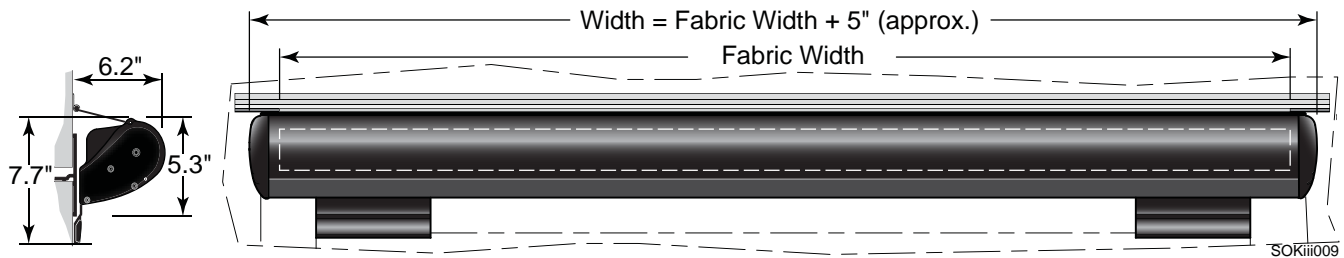

Quality • Value
Performance • Style

SPECIFICATION SHEET

SOK III

Slide-Out Cover

- Automatically opens and closes with the room.
- No locks or additional anti-billow devices are required.
- The streamlined styling blends in with the coach sidewall and is a perfect complement to other Carefree products.
- Longer mounting brackets.
- Greater mounting flexibility with brackets that can be tailored to fit a variety of flange and awning rail configurations.
- Simplified roller tube installation for improved serviceability.
- An optional front cover that can be easily removed for cleaning and service.

AVAILABLE LENGTHS: (measured box length)	Standard	42" - 191"	AVAILABLE EXTENSION:	Up to 42"
FABRIC TENSION	One spring mounted in RH end of roller tube			
COLOR:	<i>Hardware:</i>	White, Black, Satin		
	<i>Fabric:</i>	Vinyl, Acrylic, Fullview, Polyweave		

- Canopy will measure approximately 4" longer than stated awning size.
- See installation and operations manual.

MEASURING AND ORDERING:

- Box or Flange measurement of Slideout room.
- Slideout room extension.
- Canopy fabric and color.
- Wind deflector or full case option.
- Wind deflector/case color. White has white endcaps and brackets; black and satin have black endcaps and brackets.
- All orders are custom and Non-Returnable.

- Notes:
1. XXX = Color; xxx = Length in Inches
 2. The XL replacement Roller Tube Assy includes the roll bar halves, splice, rivets, end caps and pre-wound spring.
 3. XL replacement cover includes both the LH and RH halves.
 4. Replacement covers mount with screws. If replacing an older cover that uses spring pins, it will be necessary to also order end caps (items 5, 6)