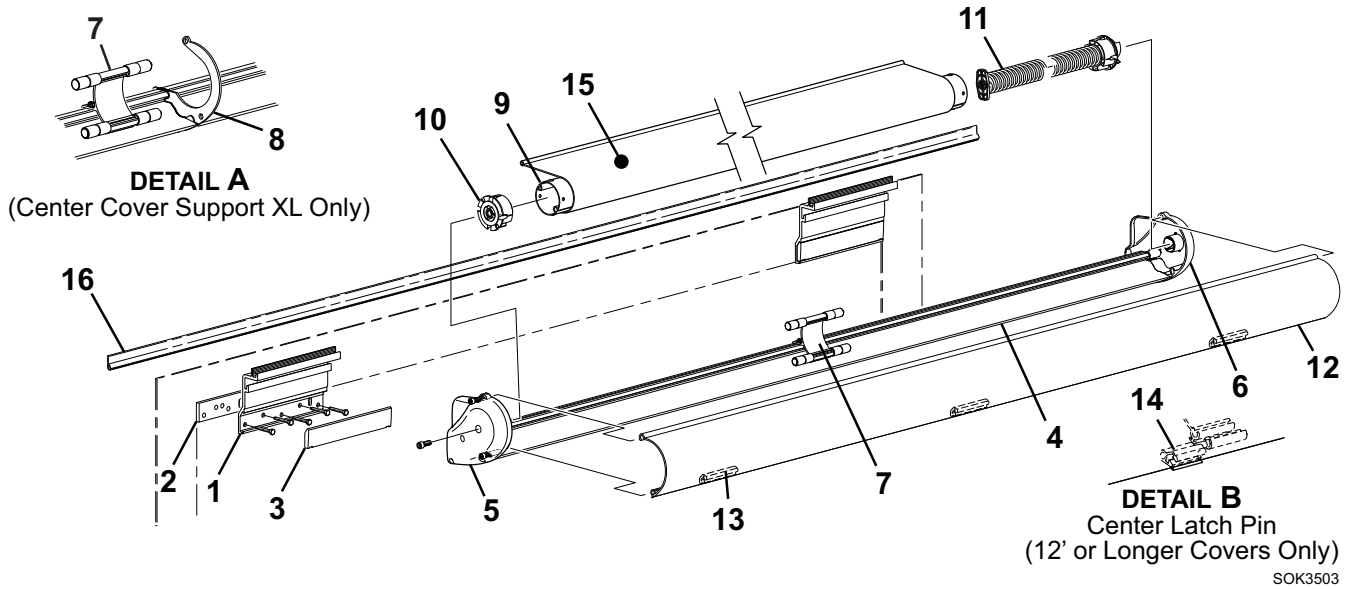

- Canopy will measure approximately 4" longer than stated awning size.
- See installation and operations manual.

MEASURING AND ORDERING:

- Box or Flange measurement of Slideout room.
- Slideout room extension.
- Canopy fabric and color.
- Wind deflector or full case option.
- Wind deflector/case color. White has white endcaps and brackets; black and satin have black endcaps and brackets.
- All orders are custom and Non-Returnable.

SHIPPING:

- Applicable freight charges apply.

SOKIII ILLUSTRATED PARTS LIST

Item	Part Number	Description	Notes
1	R001150XXX	Bracket, Deflector Mount, Short 4.5"	1
2	R001534	Spacer, 1/4", Deflector Bracket	Pkg of 2
3	R001151XXX	Cover, Deflector Mount Bracket	1
4	R001153XXX-xxx	Deflector Assy	1
	R001338XXX-xxx	Deflector Assy, LH	XL Only 1
	R001339XXX-xxx	Deflector Assy, RH	XL Only 1
5	R001520XXX	End Cap, LH	Screw Cover Attach
6	R001521XXX	End Cap, RH	Screw Cover Attach
7	R001156	Roller Support	
8	R036428-001	Center Support Plate	XL Only
9	610400-xxx	Roller Tube	
	33xxx	Roller Tube Assy	XL Only 2
10	R001164	End Cap Assy, Roll Bar, LH	
11	R001165	Spring Assy	
	R001165XL	Spring Assy	XL Only
12	R001169XXX-xxx	Front Cover Assy	1,4
	R001337XXX-xxx	Front Cover Assy	XL Only 1,3
13	R001364	Bumper, Deflector, Rubber	pkg of 4
14	R001186	Center Latch Pin	used on 12' or Longer Covers Only
15		Canopy Only	Refer to Canopy Order Form
16	0157xxx	Awning Rail	
17	R012711-005	Hardware Pack, White	not shown
	R012711-006	Hardware Pack, Black	not shown

- Notes:
1. XXX = Color; xxx = Length in Inches
 2. The XL replacement Roller Tube Assy includes the roll bar halves, splice, rivets, end caps and pre-wound spring.
 3. XL replacement cover includes both the LH and RH halves.
 4. Replacement covers mount with screws. If replacing an older cover that uses spring pins, it will be necessary to also order end caps (items 5, 6)