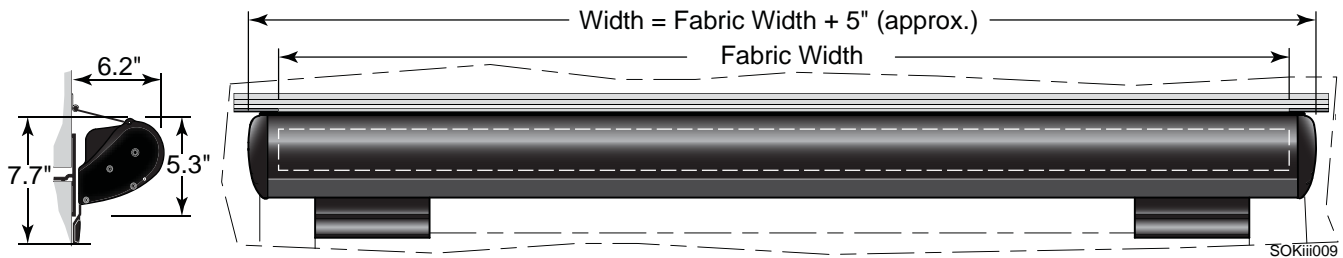

Quality • Value
Performance • Style

SPECIFICATION SHEET

SOK III

Slide-Out Cover

- Automatically opens and closes with the room.
- No locks or additional anti-billow devices are required.
- The streamlined styling blends in with the coach sidewall and is a perfect complement to other Carefree products.
- Longer mounting brackets.
- Greater mounting flexibility with brackets that can be tailored to fit a variety of flange and awning rail configurations.
- Simplified roller tube installation for improved serviceability.
- An optional front cover that can be easily removed for cleaning and service.

AVAILABLE LENGTHS: (measured box length)	Standard	42" - 191"	AVAILABLE EXTENSION:	Up to 42"
FABRIC TENSION	One spring mounted in RH end of roller tube			
COLOR:	<i>Hardware:</i>	White, Black, Satin		
	<i>Fabric:</i>	Vinyl, Acrylic, Fullview, Polyweave		

- Canopy will measure approximately 4" longer than stated awning size.
- See installation and operations manual.

MEASURING AND ORDERING:

- Box or Flange measurement of Slideout room.
- Slideout room extension.
- Canopy fabric and color.
- Wind deflector or full case option.
- Wind deflector/case color. White has white endcaps and brackets; black and satin have black endcaps and brackets.
- All orders are custom and Non-Returnable.