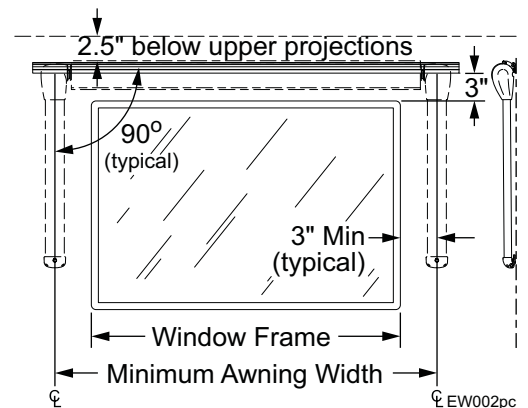

- Simple Manual operation.
- Available in standard and XL models.
- XL window awning arms are 30" long and have a 45" fabric extension – 50% more than a regular window awning. XL window awnings are used for windows that are taller than 36".

SPECIFICATIONS

| | | |
|-------------------|--|--|
| EXTENSION: | Standard: 28" [71cm] | XL: 45" [114cm] |
| WIDTHS: | Standard: 3' to 15' (in one-inch increments) | XL: Available up to 13' |
| HEIGHT: | Standard: Windows up to 36" tall | XL: Windows taller than 36" |
| COLOR: | Hardware: | Black, Satin or White |
| | Canopy: | Available in Vinyl with Weatherguard or Fullview and woven Acrylic fabrics with Uniguard |

MEASURING TIPS:

- To calculate the awning width, measure the window width (outside of frame to outside of frame) then add 6". Example: If the frame measures 4' 4", add 6" = 4' 10". This would be the center of arm to center of arm length to order.
- Measure the window height (outside of frame to outside of frame). For window heights greater than 36", order the XL Window Awning.
- Standard arms are 18" tall, XL arms are 30" tall.
- All measurements are center of arm to center of arm.
- Bottom bracket measures 2" wide X 1" tall.
- Fabric will measure 6" less than the awning size ordered.