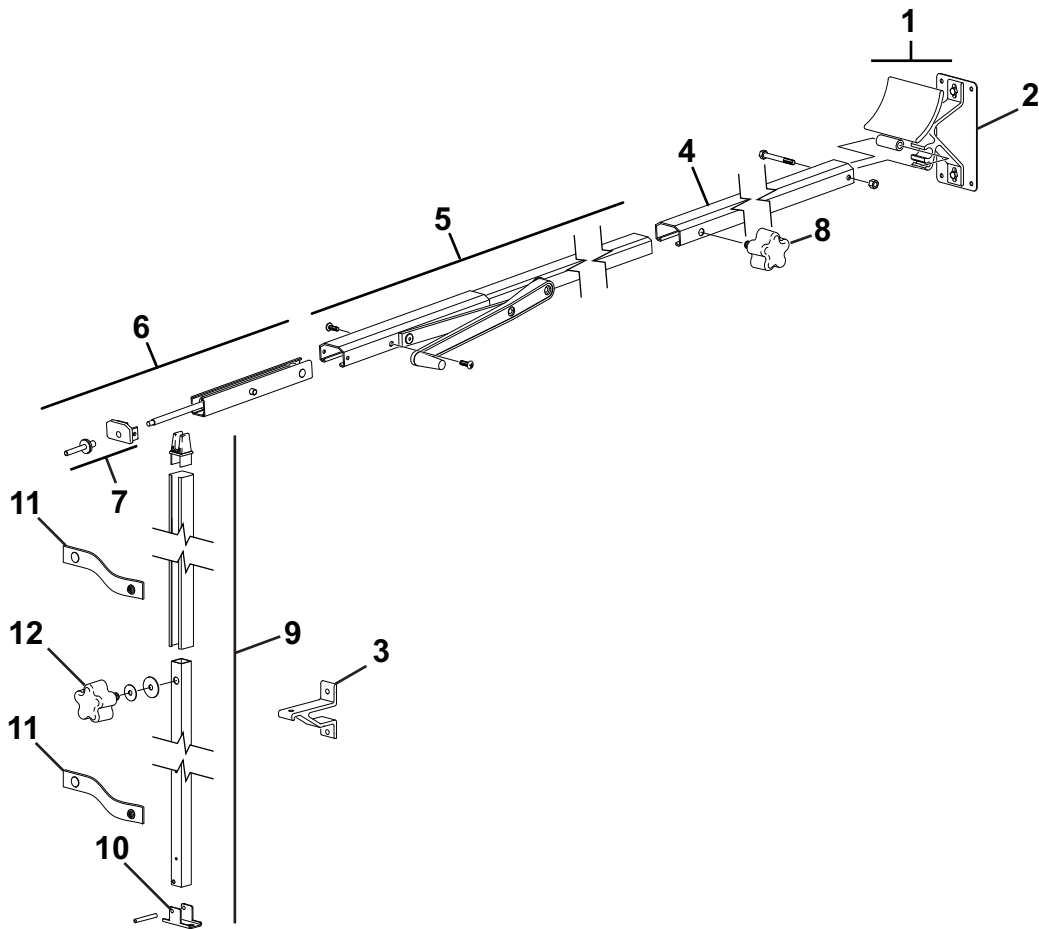

RAFTER VII

Rafter7501

Item	Part Number	Description	Notes
1	R00483	Cradle w/ Bracket	Black
	R00483WHT	Cradle w/ Bracket	White
2	R00132W	Backing Plate	White
3	R00711	Bottom Bracket	Black
	R00711WHT	Bottom Bracket	White
4	R00871	Rafter Outer Arm	Satin
	R00871WHT	Rafter Outer Arm	White
5	R00872	Rafter Inner Arm, w/ Linkage	Satin
	R00872WHT	Rafter Inner Arm, w/ Linkage	White
6	R00869	Front End Mounting Assy	Satin
	R00869WHT	Front End Mounting Assy	White
7	R001574	Tip, Front End Mounting Assy	
8	R00870	Knob, Black w/ Nutsert	
9	902310	Ground Support Assy	Satin/Black
	902315	Ground Support Assy	White
10	R00394	Carport Foot	
11	R00721	Strap Assy w/ snaps	
12	R00873	Knob, Black	
13	R001086XXX	Hardware Pack (does not include stakes or bottom brackets)	