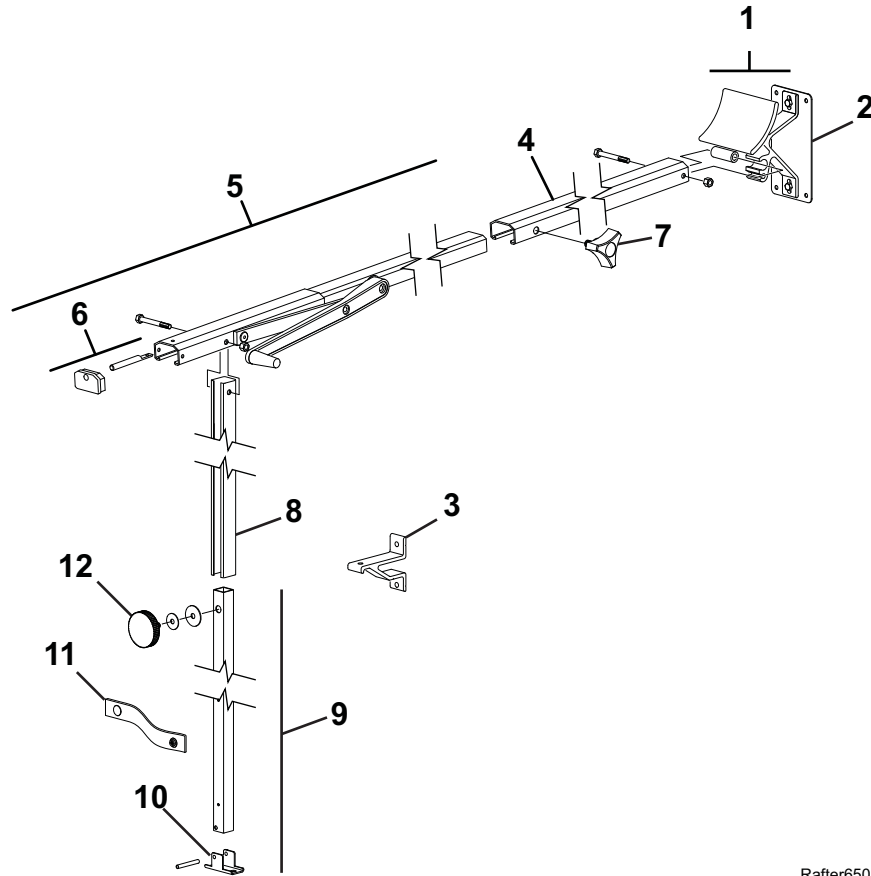

RAFTER VI

Rafter6501

Item	Part Number	Description	Notes
1	R00483WHT	Cradle w/ Bracket	White
2	R00132W	Backing Plate	White
3	R00711WHT	Bottom Bracket	White
4	R00123	Rafter Outer Arm, 50"	Satin
	R00123W	Rafter Outer Arm, 50"	White
5	R00718	Rafter Inner Arm, 57", w/ Linkage	Satin
	R00720	Rafter Inner Arm, 57", w/ Linkage	White
6	R00457	Roller Pin End	
7	R00486	Knob, Black w/ Nutsert	
8	R00702	Ground Support Outer Arm, 49 1/2"	Satin
	R00704	Ground Support Outer Arm, 49 1/2"	White
9	R00705	Ground Support Inner Arm, 58"	Satin
	R00707	Ground Support Inner Arm, 58"	White
10	R00394	Carport Foot	
11	R00721	Strap Assembly w/ snaps	
12	R00708	Knob, Black w/ washers	
13	R019557XXX	Hardware Pack (does not include stakes or bottom brackets)	