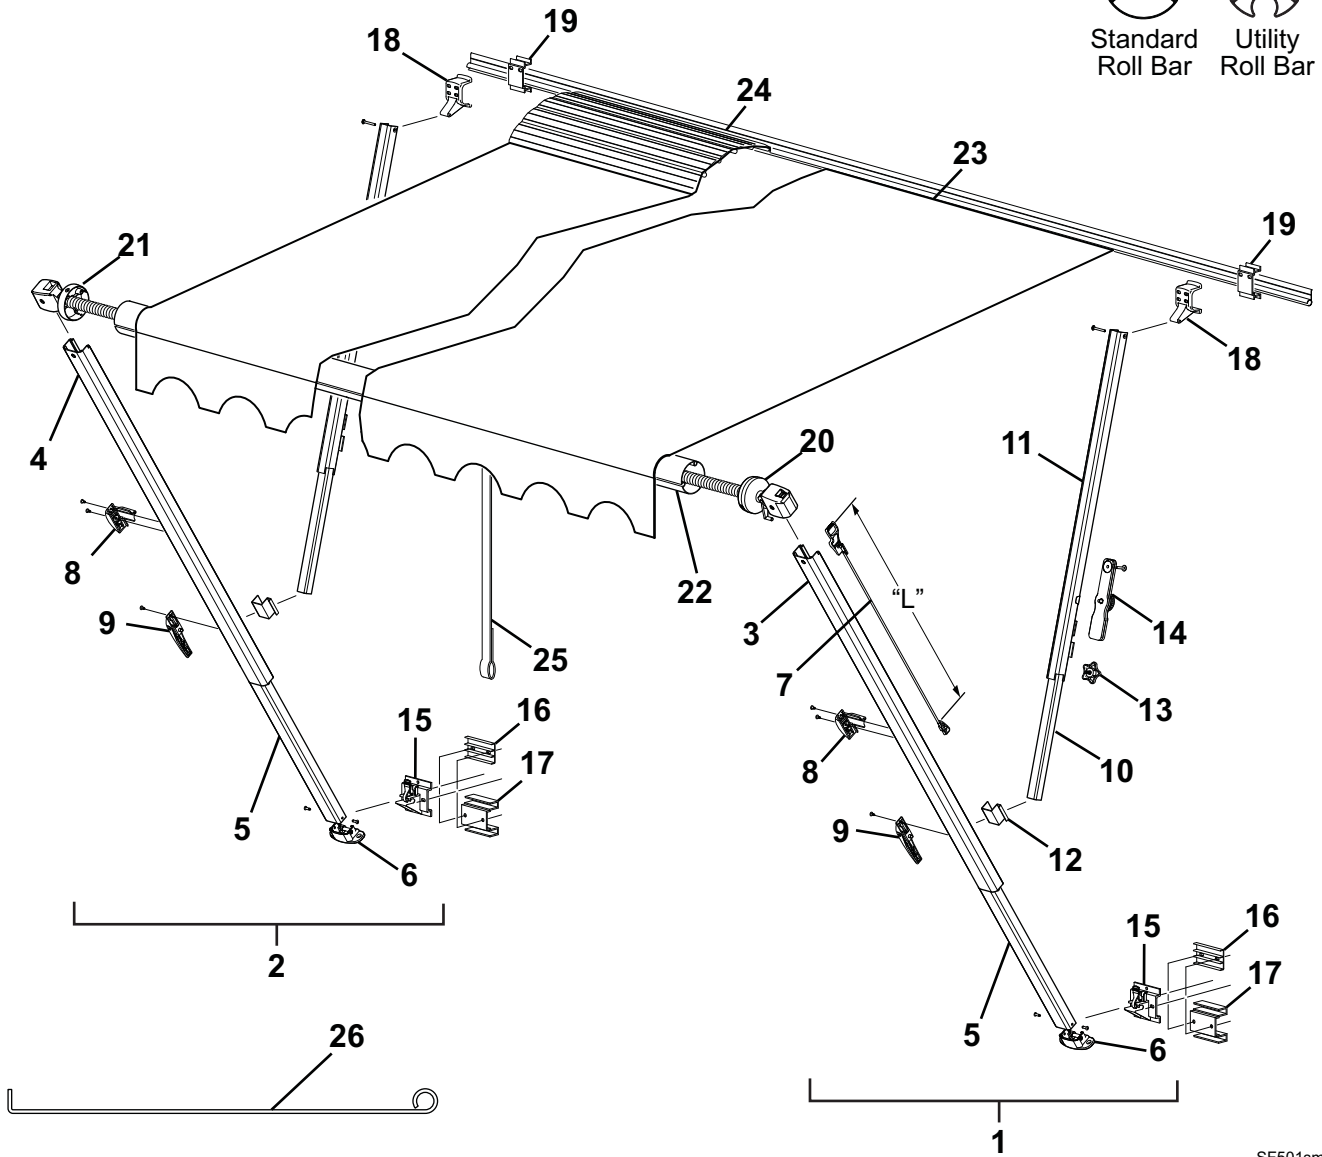

# SPIRIT FX AND FIESTA ILLUSTRATED PARTS LIST

<b>Item</b>	<b>Part Number</b>	<b>Description</b>	<b>Notes</b>
1	R00415-3nn-XX	1/2 Set Hardware	Right 1,3
2	R00416-3nn-XX	1/2 Set Hardware	Left 1,3
3	R00410-3nn-XX	Upper Main Arm (includes items 8, 9)	Right 1,3
4	R00411-3nn-XX	Upper Main Arm (includes items 8, 9)	Left 1,3
5	R00412-3nn-XX	Lower Main Arm (includes Item 6)	1,3
6	901020	Carport Foot	Black
	901020W	Carport Foot	White
7	R012803-005	Remote Lock, White L = 38.5"	Universal
	R012803-006	Remote Lock, Black L = 38.5"	Universal
	R012803-105	Remote Lock, White L = 25.4"	Hi-Lo
	R012803-106	Remote Lock, Black L = 25.4"	Hi-Lo
	R012803-405	Remote Lock, White L = 41.5"	Monaco
	R012803-406	Remote Lock, Black L = 41.5"	Monaco
	R012803-505	Remote Lock, White L = 51.8"	Teton
	R012803-506	Remote Lock, Black L = 51.8"	Teton
	R012803-205	Remote Lock, White L = 34.4"	Short
	R012803-206	Remote Lock, Black L = 34.4"	Short
8	901017	Travel Lock, Black	
	901017W	Travel Lock, White	
9	901015W	Handle, White	
	901015	Handle, Black	
10	R00414-3nn-XX	Lower Brace (includes item 12)	1,3
11	R00413-3nn-XX	Upper Brace (includes items 13, 14, 18)	1,3
12	R00405	Brace Slider	
	R00405-2	Brace Slider, Curved Hardware	
	R00549	Brace Slider	Pre 1997
13	901022	Locking Knob	
14	902801W	Canopy Clamp, White	
	902801	Canopy Clamp, Black	
15	901019W	Bottom Bracket, White	
	901019	Bottom Bracket, Black	
16	R00716	Bottom Bracket, Shim, Optional	pkg of 2
17	169037	Bottom Bracket Stand-Off, Optional	Airstream
18	901018W	Top Bracket, White	
	901018	Top Bracket, Black	
19	249153	Top Bracket Stand-Off	Optional
20	R00926XXX-A	Spring Assy, RH	7' 11" or less 2,4
	R00925XXX-A	Spring Assy, RH	8'-18' 2,4
	R00926XXX-A	Spring Assy, RH	18' 1" and longer 2,4
21	R00923XXX-A	Spring Assy, LH	8'-18" Width 2,4
	R00924XXX-A	Spring Assy, LH	18' 1" and longer 2,4
	R098226-005	Idler End Cap, White (Does Not Include a Spring)	7' 11" or less 2
	R098226-006	Idler End Cap, Black (Does Not Include a Spring)	7' 11" or less 2
22a	19xx00	Roller Tube, 4-slot	3 1/2" Dia
22b	15xx00A	Roller Tube, w/ Utility Slot	3 1/2" Dia
23		Canopy Only	Refer to Canopy Order Form
24	20xx36XXX	Alumaguard Only	
25	901011	Pull Strap	
26	901035	Pull Wand	43"
	901035XL	Pull Wand	61"
	<i>The following items are not shown</i>		
	R012479-006	Hardware Pack	Black Castings
	R012479-005	Hardware Pack	White Arms w/ White Castings
	249161	Hi-Lo Bracket	
	030573	Slider Set Screw	