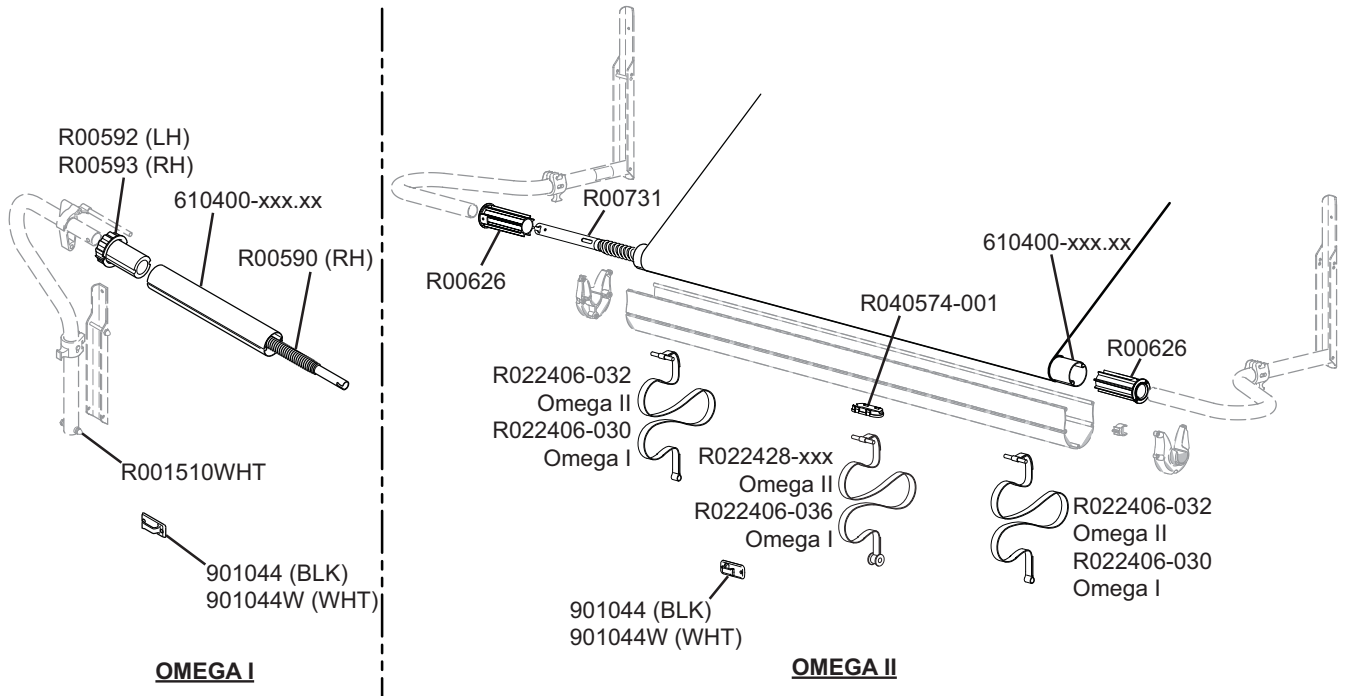

OMEGA & OMEGA II ILLUSTRATED PARTS LIST

Components in GRAY are no longer available.

Omega503

The illustration above shows parts still available. Components available in white only. Fabric replacements are still available.

SOKII w/ MANUAL LOCK ILLUSTRATED PARTS LIST

SOK1501

Item	Part Number	Description	Notes
1	R00879XXX	Mounting Bracket, LH	
2	R00880XXX	Mounting Bracket, RH	
3	R00729XXX	Pivot Bracket, LH	(includes item 12)
5	R00592	Roller Sprocket	
6	R00732XXX	Pivot Bracket Assy, RH	(includes end cap)
7	R00591	Roller Bearing, LH, used w/ lock	
8	R00626	Bushing, RH	
9	R00731	Spring Assy	
10		Roller Tube	See Hardware and Accessories
11		Canopy Only	Refer to Canopy Order Form
12	R00958XXX	End Cap (qty: 2)	
13		Awning Rail	See Hardware and Accessories
<i>The following items are not shown</i>			
	R012983-005	Hardware Kit	White
	R012983-006	Hardware Kit	Black