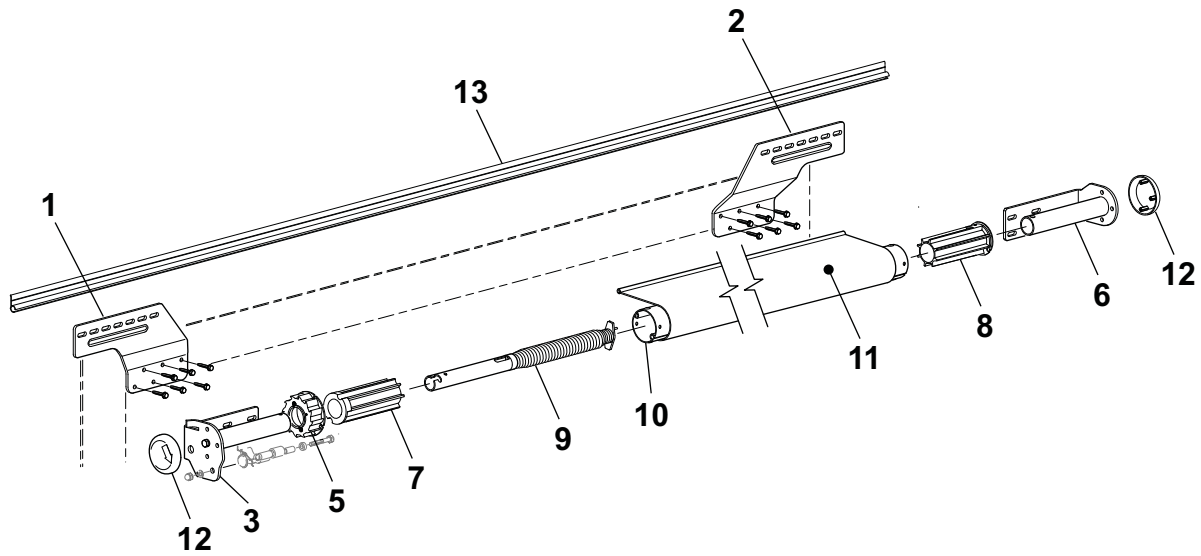

SOKII w/ MANUAL LOCK ILLUSTRATED PARTS LIST

SOK1501

Item	Part Number	Description	Notes
1	R00879XXX	Mounting Bracket, LH	
2	R00880XXX	Mounting Bracket, RH	
3	R00729XXX	Pivot Bracket, LH	(includes item 12)
5	R00592	Roller Sprocket	
6	R00732XXX	Pivot Bracket Assy, RH	(includes end cap)
7	R00591	Roller Bearing, LH, used w/ lock	
8	R00626	Bushing, RH	
9	R00731	Spring Assy	
10		Roller Tube	See Hardware and Accessories
11		Canopy Only	Refer to Canopy Order Form
12	R00958XXX	End Cap (qty: 2)	
13		Awning Rail	See Hardware and Accessories
<i>The following items are not shown</i>			
	R012983-005	Hardware Kit	White
	R012983-006	Hardware Kit	Black