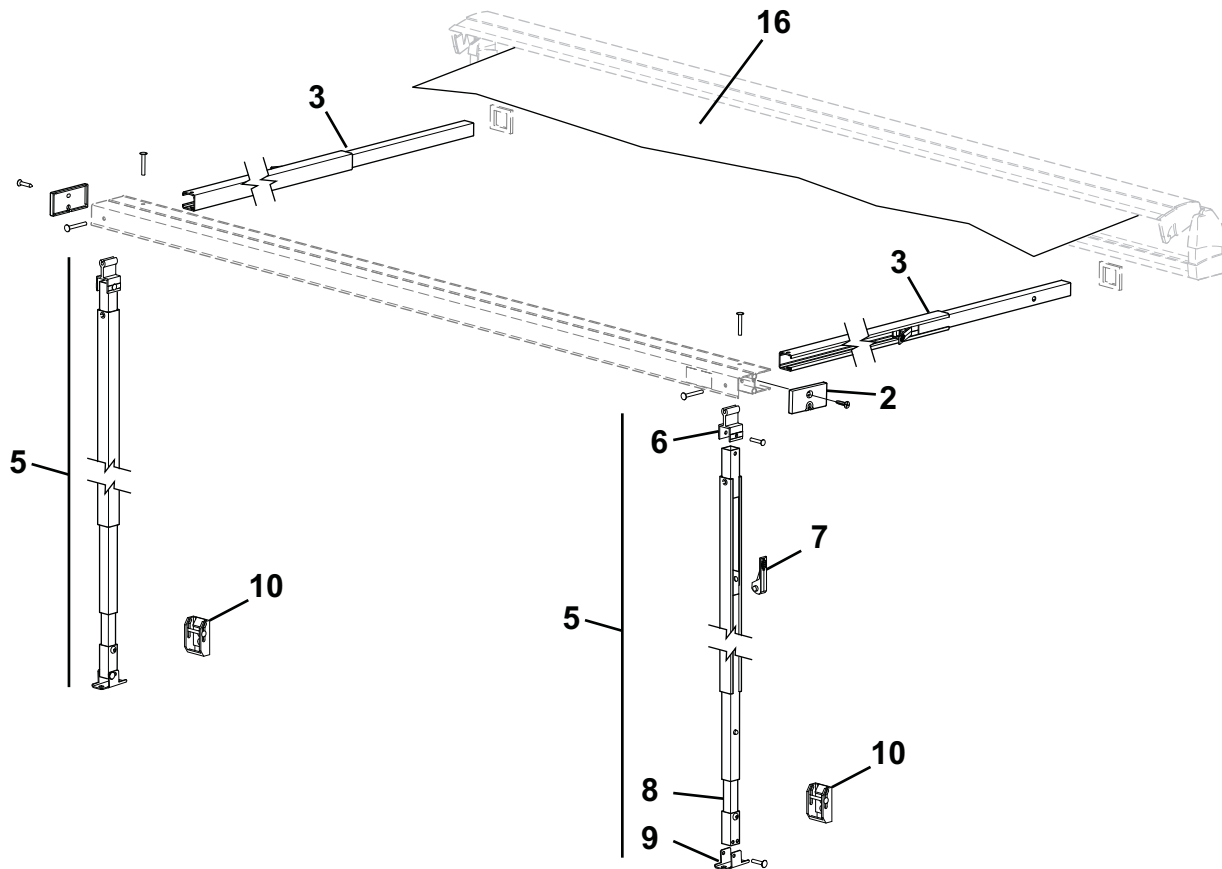

FREEDOM SERIES PATIO ILLUSTRATED PARTS LIST (SERIES CODE TW)

- MANUFACTURED PRIOR TO 12-08

Item	Part Number	Description	Notes
1	R019311-001	Bracket Kit	8'-13' 2
4		Awning Rail	See Hardware and Accessories
6	R001026XXX	End Cap, Hand Crank	LH 1
9	R062600-003	Roller Tube End Plug	LH
10		Roller Tube	See Hardware and Accessories
14	R012530-TB68L	LH Spring Arm 8'	
	R012530-TB76L	LH Spring Arm 9'	
	R012530-TB94L	LH Spring Arm 10'-13'	
15	R012530-TB68R	RH Spring Arm 8'	
	R012530-TB76R	RH Spring Arm 9'	
	R012530-TB94R	RH Spring Arm 10'-13'	
20	R001027XXX	End Plate, Lead Rail	LH 1
21	R001028XXX	End Plate, Lead Rail	RH 1
22,23		Ground Support	
		Awning Length (22) LH (23) RH	
		8 foot R00201 R00205	
		9 foot R00202 R00206	
		10-13 feet R00203 R00207	
24	R001652	Pivot Block	
25	R00144	Flipper Latch Assy	4
26	R00394	Carport Foot	
27	R00038	Bottom Bracket	Qty 1
28	R001605	Switch Kit	3
29		Crank Handle	See Hardware and Accessories

SIDEWINDER II ILLUSTRATED PARTS LIST

Components in **GRAY** are no longer available.

SW501

Item	Part Number	Description	Notes
2	R00396	End Cap	2 per pkg
3	R00584	Rafter Assy	8' - 9'
	R00585	Rafter Assy	10'
5	R00581	Support Arm Assy	8'
	R00582	Support Arm Assy	9'
	R00583	Support Arm Assy	10'
6	R00353	Pivot Block	
7	R00144	Flipper Latch Assy	2
8	R00587	Telescoping Extender	6' - 8'
9	R00394	Carport Foot	
10	R00038	Bottom Bracket Assy	qty 1
16		Canopy Only	Refer to Canopy Order Form
17	R00588	Hardware Pack	Not Shown