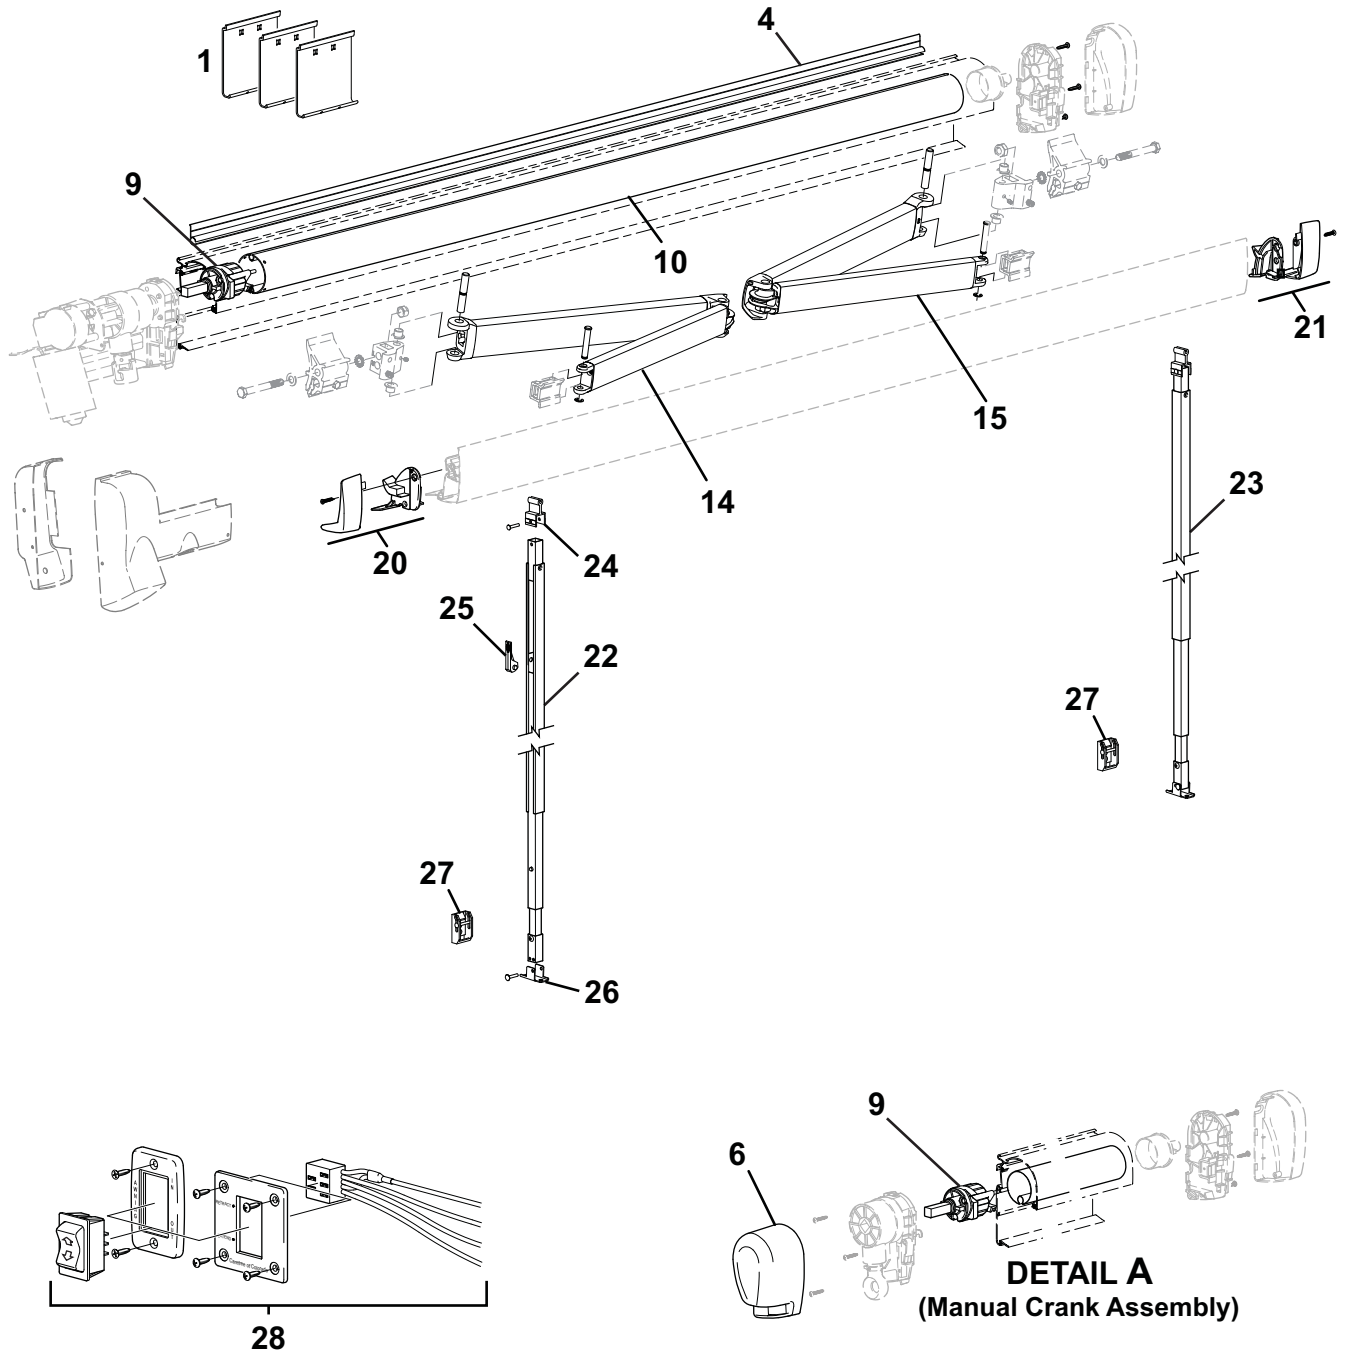

FREEDOM SERIES PATIO ILLUSTRATED PARTS LIST (SERIES CODE TW)

- MANUFACTURED PRIOR TO 12-08

Item	Part Number	Description	Notes
1	R019311-001	Bracket Kit	8'-13' 2
4		Awning Rail	See Hardware and Accessories
6	R001026XXX	End Cap, Hand Crank	LH 1
9	R062600-003	Roller Tube End Plug	LH
10		Roller Tube	See Hardware and Accessories
14	R012530-TB68L	LH Spring Arm 8'	
	R012530-TB76L	LH Spring Arm 9'	
	R012530-TB94L	LH Spring Arm 10'-13'	
15	R012530-TB68R	RH Spring Arm 8'	
	R012530-TB76R	RH Spring Arm 9'	
	R012530-TB94R	RH Spring Arm 10'-13'	
20	R001027XXX	End Plate, Lead Rail	LH 1
21	R001028XXX	End Plate, Lead Rail	RH 1
22,23		Ground Support	
		Awning Length (22) LH (23) RH	
		8 foot R00201 R00205	
		9 foot R00202 R00206	
		10-13 feet R00203 R00207	
24	R001652	Pivot Block	
25	R00144	Flipper Latch Assy	4
26	R00394	Carport Foot	
27	R00038	Bottom Bracket	Qty 1
28	R001605	Switch Kit	3
29		Crank Handle	See Hardware and Accessories

- Notes:
1. XXX = Color.
 2. Brackets available in kits only. All kits include carriage bolts, washers and nuts.
 3. Switch Kit (item 29) replaces all previous single switch kits. Kit includes instructions for replacing older switches.
 4. Replacement Flipper Latch is orange.

SIDEWINDER II ILLUSTRATED PARTS LIST

Components in **GRAY** are no longer available.

SW501

Item	Part Number	Description	Notes
2	R00396	End Cap	2 per pkg
3	R00584	Rafter Assy	8' - 9'
	R00585	Rafter Assy	10'
5	R00581	Support Arm Assy	8'
	R00582	Support Arm Assy	9'
	R00583	Support Arm Assy	10'
6	R00353	Pivot Block	
7	R00144	Flipper Latch Assy	2
8	R00587	Telescoping Extender	6' - 8'
9	R00394	Carport Foot	
10	R00038	Bottom Bracket Assy	qty 1
16		Canopy Only	Refer to Canopy Order Form
17	R00588	Hardware Pack	Not Shown