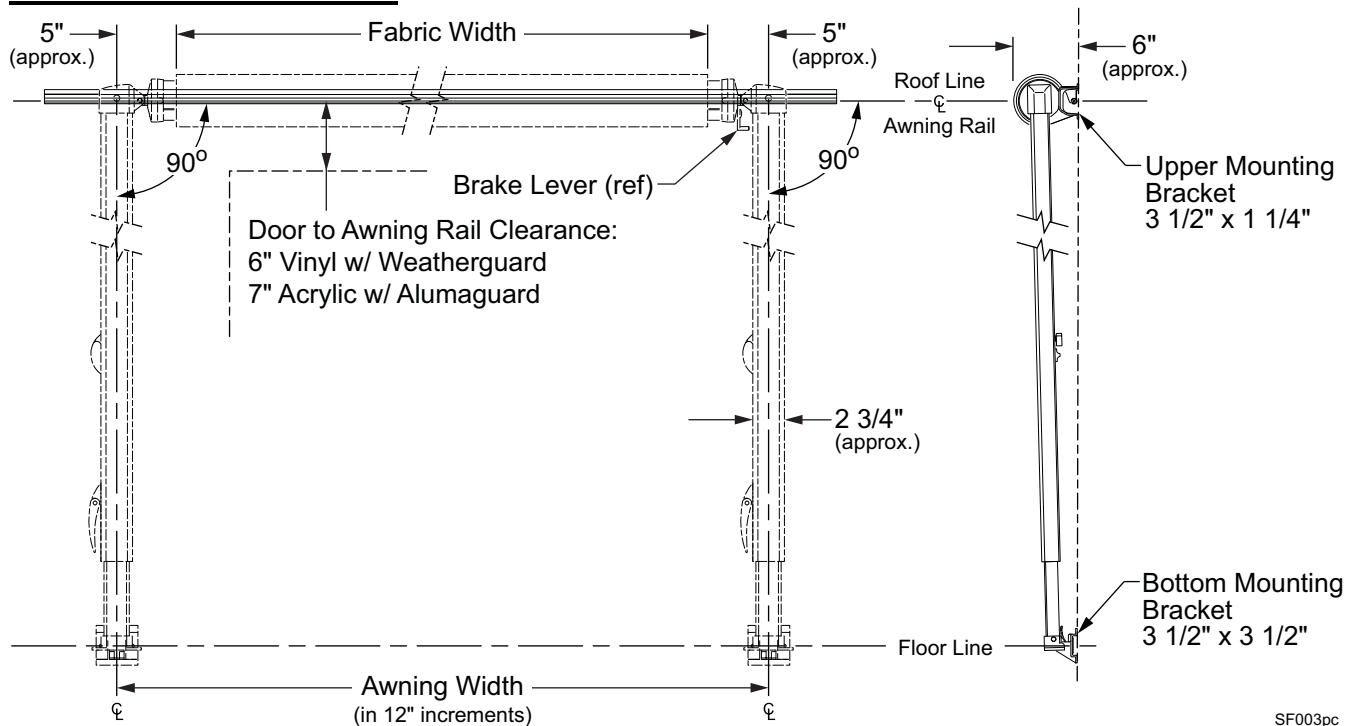

- A basic awning with adjustable arm supports. Standard features include adjustable arms that allow the user to adjust the pitch of the awning; or, the arms can easily be placed in the carport position when desired.
- Additional Features include: remote lock, storage travel locks and canopy clamps
- Fabric wrap options include weatherguard (vinyl only), FLXguard and Alumaguard.

#### **SPECIFICATIONS:**

<b>LENGTH</b>		8' to 25' [244-762cm]
<b>EXTENSION</b>		8' [244cm]
<b>COLOR</b>	<i>Hardware:</i>	White w/ White Castings; Black w/ Black Castings; Satin w/ Black Castings
	<i>Fabric:</i>	Heavy Duty Vinyl with Weatherguard, FLXguard or Alumaguard <sup>4</sup>
		Woven Acrylic with FLXguard or Alumaguard <sup>4</sup> <i>(refer to sales literature for colors)</i>
<b>ADDITIONAL OPTIONS<sup>1,2,3</sup></b>		LED Lighting, Tie-Down Straps, Curved Hardware, Center Rafter

**INSTALLATION SPECIFICATIONS**

SF003pc

- Length of the awning is determined by measuring from center of arm to center of arm. Be sure the arms will not interfere with any compartments, lights, mirrors, doors etc.
  - At the awning rail the canopy will measure 10" shorter than the stated awning size.
  - Roller tube will measure 7" shorter than the stated awning size.
  - Alumaguard will measure 9" shorter than the stated awning size.
- If ordering straight hardware: Measure from the center of the awning rail to the floor line, where the bottom brackets will mount. Use this measurement and the ARMS APPLICATION CHART to select the proper arms.
- If ordering curved hardware: Use the ARMS APPLICATION CHART listed to select the proper arms. NOTE: Only available in Satin and White.
- Spirit FX, Fiesta & Simplicity can be upgraded to the Pioneer, Eclipse (12'-21') **or** Travel'r (12'-21'). Upgrades are not available with curved arm or Hi-Lo applications.
- Refer to the installation and operations manual.