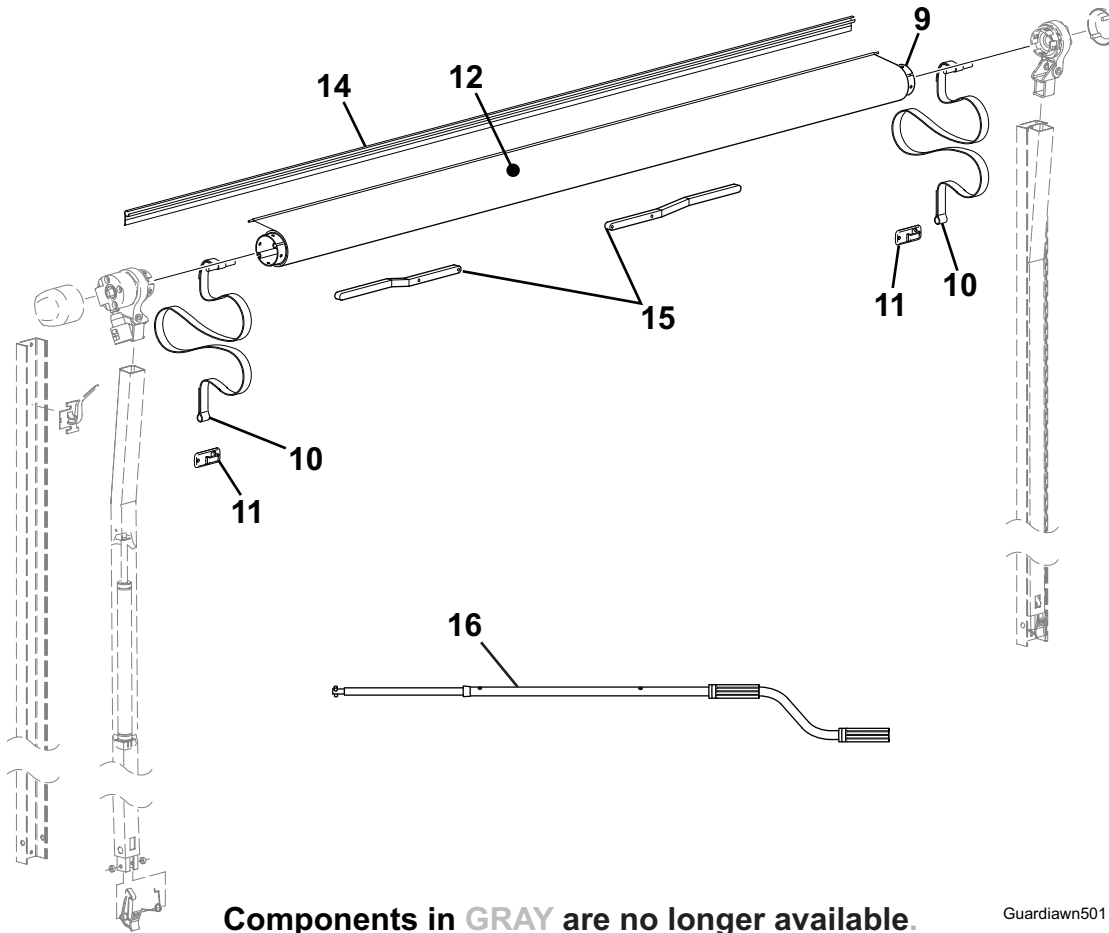

GUARDI-AWN ILLUSTRATED PARTS LIST

Components in **GRAY** are no longer available.

Guardiawn501

Item	Part Number	Description	Notes
9		Roller Tube	See Hardware and Accessories
10	R022406-070	Pull Strap	70"
11	901044	Pull Strap Catch	Black
	901044W	Pull Strap Catch	White
12		Canopy Only	Refer to Canopy Order Form
14		Awning Rail	See Hardware and Accessories
15	R00551	Kit, Wing Tip, Black Only	
		Includes one LH and one RH Wing Tip	
16	R001606	Crank Handle	

1. Parts shown in gray are no longer available.

MANUAL WINDOW AWNING ILLUSTRATED PARTS LIST

WA501

Item	Part Number	Description			Notes
2	610000XXX	Spring Assy, RH (used w/o Alumaguard)	Standard	XL	1
	610004XXX		3' thru 8'	3' thru 6.5'	1
	610008XXX		9' thru 12'	7' thru 12'	1
	610002XXX	Spring Assy, RH (used w/ Alumaguard)	Standard	XL	1
	610006XXX		3' thru 8'	3' thru 6.5'	1
	610010XXX		9' thru 12'	7' thru 12'	1
3	610001XXX	Spring Assy, LH (used w/o Alumaguard)	Standard	XL	1
	610005XXX		3' thru 8'	3' thru 6.5'	1
	610009XXX		9' thru 12'	7' thru 12'	1
	610003XXX	Spring Assy, LH (used w/ Alumaguard)	Standard	XL	
	610007XXX		3' thru 8'	3' thru 6.5'	
	610011XXX		9' thru 12'	7' thru 12'	
4	R001696	Bumper Pad			
5	901012	Pull Strap, 27"		Standard	
	R022406-044	Pull Strap, 44"		XL	
6	901044	Pull Strap Catch		Black	
	901044W	Pull Strap Catch		White	
7		Roller Tube	See Hardware and Accessories		
8		Canopy Only	Refer to Canopy Order Form		
9		Awning Rail	See Hardware and Accessories		
10	610200-xxx-XXX	Alumaguard		Not Shown	1

Notes: 1. XXX = Color; xxx = Length

OMEGA & OMEGA II ILLUSTRATED PARTS LIST

Components in GRAY are no longer available.

Omega503

The illustration above shows parts still available. Components available in white only. Fabric replacements are still available.