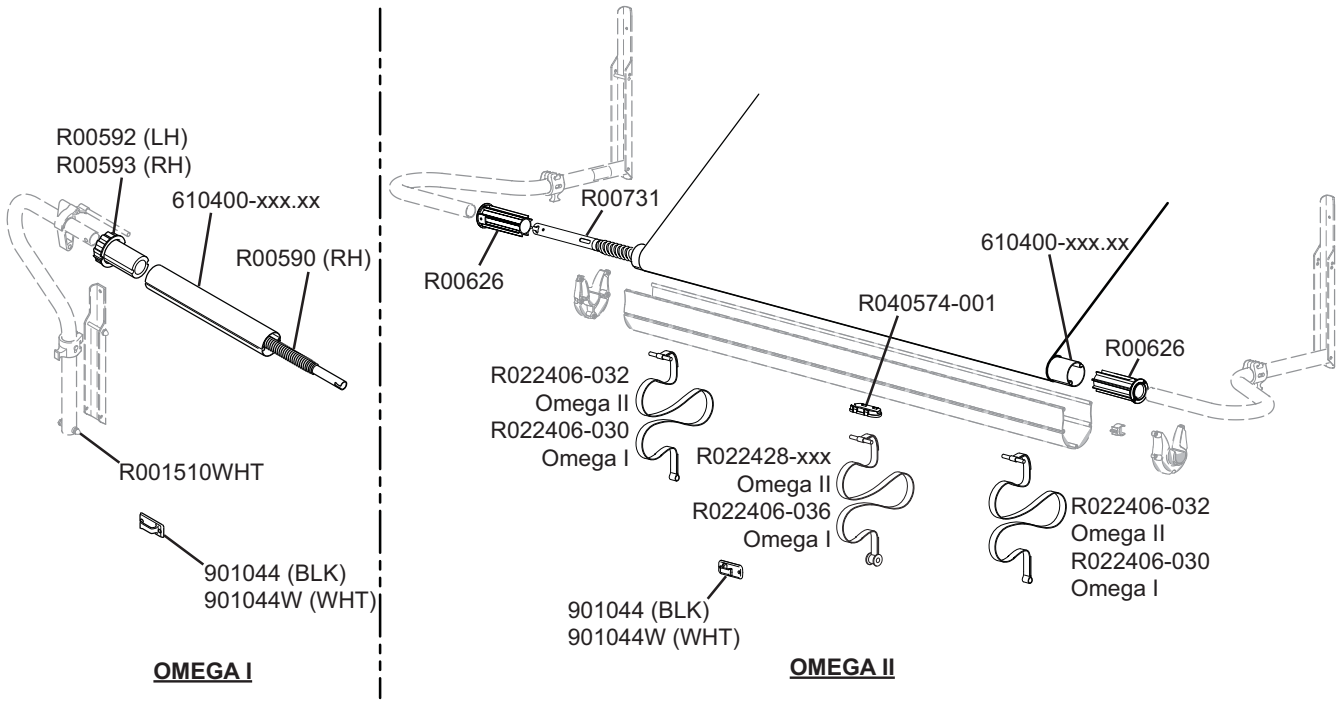

GUARDI-AWN ILLUSTRATED PARTS LIST

Components in **GRAY** are no longer available.

Guardiawn501

Item	Part Number	Description	Notes
9		Roller Tube	See Hardware and Accessories
10	R022406-070	Pull Strap	70"
11	901044	Pull Strap Catch	Black
	901044W	Pull Strap Catch	White
12		Canopy Only	Refer to Canopy Order Form
14		Awning Rail	See Hardware and Accessories
15	R00551	Kit, Wing Tip, Black Only	
		Includes one LH and one RH Wing Tip	
16	R001606	Crank Handle	

1. Parts shown in gray are no longer available.

MANUAL WINDOW AWNING ILLUSTRATED PARTS LIST

WA501

Item	Part Number	Description			Notes
2	610000XXX	Spring Assy, RH (used w/o Alumaguard)	Standard	XL	1
	610004XXX		3' thru 8'	3' thru 6.5'	1
	610008XXX		9' thru 12'	7' thru 12'	1
	610002XXX	Spring Assy, RH (used w/ Alumaguard)	Standard	XL	1
	610006XXX		3' thru 8'	3' thru 6.5'	1
	610010XXX		9' thru 12'	7' thru 12'	1
3	610001XXX	Spring Assy, LH (used w/o Alumaguard)	Standard	XL	1
	610005XXX		3' thru 8'	3' thru 6.5'	1
	610009XXX		9' thru 12'	7' thru 12'	1
	610003XXX	Spring Assy, LH (used w/ Alumaguard)	Standard	XL	
	610007XXX		3' thru 8'	3' thru 6.5'	
	610011XXX		9' thru 12'	7' thru 12'	
4	R001696	Bumper Pad			
5	901012	Pull Strap, 27"		Standard	
	R022406-044	Pull Strap, 44"		XL	
6	901044	Pull Strap Catch		Black	
	901044W	Pull Strap Catch		White	
7		Roller Tube	See Hardware and Accessories		
8		Canopy Only	Refer to Canopy Order Form		
9		Awning Rail	See Hardware and Accessories		
10	610200-xxx-XXX	Alumaguard		Not Shown	1

Notes: 1. XXX = Color; xxx = Length

OMEGA & OMEGA II ILLUSTRATED PARTS LIST

Components in GRAY are no longer available.

Omega503

The illustration above shows parts still available. Components available in white only. Fabric replacements are still available.