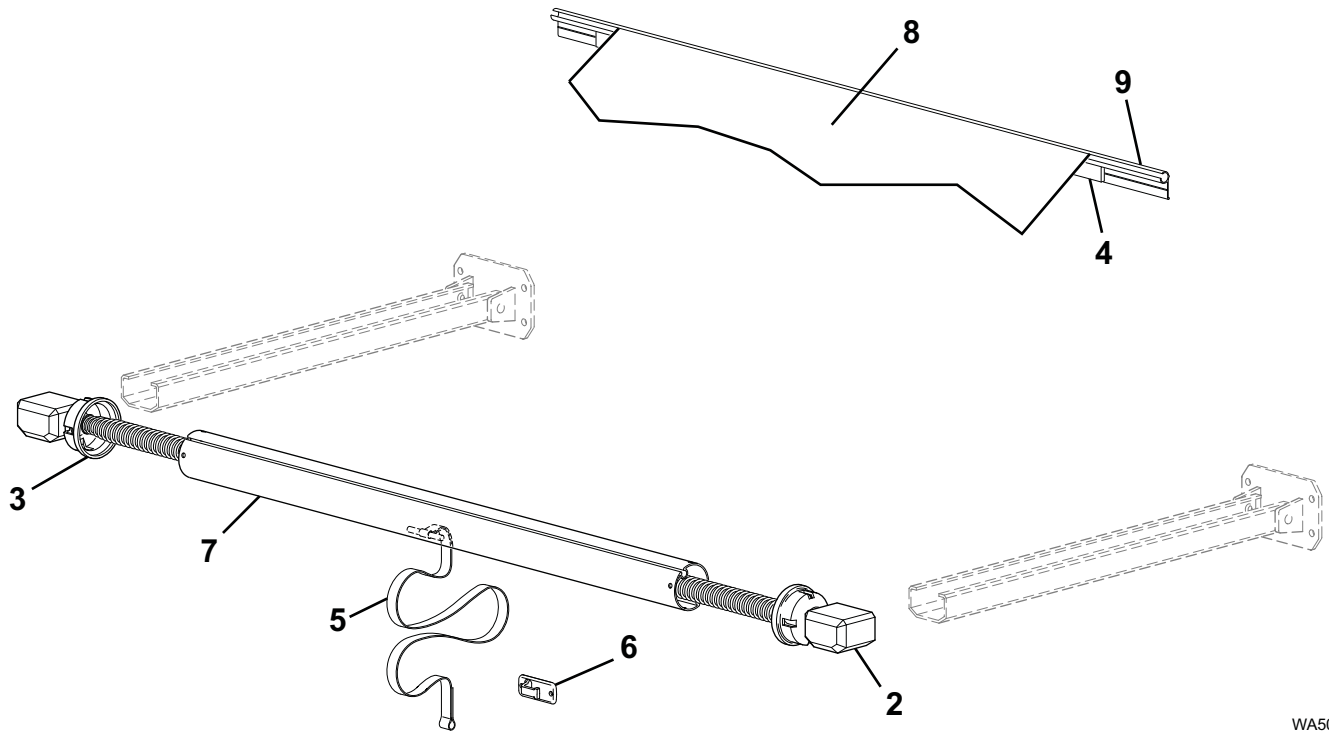

GUARDI-AWN ILLUSTRATED PARTS LIST

Components in **GRAY** are no longer available.

Guardiawn501

Item	Part Number	Description	Notes
9		Roller Tube	See Hardware and Accessories
10	R022406-070	Pull Strap	70"
11	901044	Pull Strap Catch	Black
	901044W	Pull Strap Catch	White
12		Canopy Only	Refer to Canopy Order Form
14		Awning Rail	See Hardware and Accessories
15	R00551	Kit, Wing Tip, Black Only	
		Includes one LH and one RH Wing Tip	
16	R001606	Crank Handle	

1. Parts shown in gray are no longer available.

MANUAL WINDOW AWNING ILLUSTRATED PARTS LIST

WA501

Item	Part Number	Description			Notes
2	610000XXX	Spring Assy, RH (used w/o Alumaguard)	Standard	XL	1
	610004XXX		3' thru 8'	3' thru 6.5'	1
	610008XXX		9' thru 12'	7' thru 12'	1
	610002XXX	Spring Assy, RH (used w/ Alumaguard)	Standard	XL	1
	610006XXX		3' thru 8'	3' thru 6.5'	1
	610010XXX		9' thru 12'	7' thru 12'	1
3	610001XXX	Spring Assy, LH (used w/o Alumaguard)	Standard	XL	1
	610005XXX		3' thru 8'	3' thru 6.5'	1
	610009XXX		9' thru 12'	7' thru 12'	1
	610003XXX	Spring Assy, LH (used w/ Alumaguard)	Standard	XL	
	610007XXX		3' thru 8'	3' thru 6.5'	
	610011XXX		9' thru 12'	7' thru 12'	
4	R001696	Bumper Pad			
5	901012	Pull Strap, 27"		Standard	
	R022406-044	Pull Strap, 44"		XL	
6	901044	Pull Strap Catch		Black	
	901044W	Pull Strap Catch		White	
7		Roller Tube	See Hardware and Accessories		
8		Canopy Only	Refer to Canopy Order Form		
9		Awning Rail	See Hardware and Accessories		
10	610200-xxx-XXX	Alumaguard		Not Shown	1

Notes: 1. XXX = Color; xxx = Length

OMEGA & OMEGA II ILLUSTRATED PARTS LIST

Components in GRAY are no longer available.

Omega503

The illustration above shows parts still available. Components available in white only. Fabric replacements are still available.