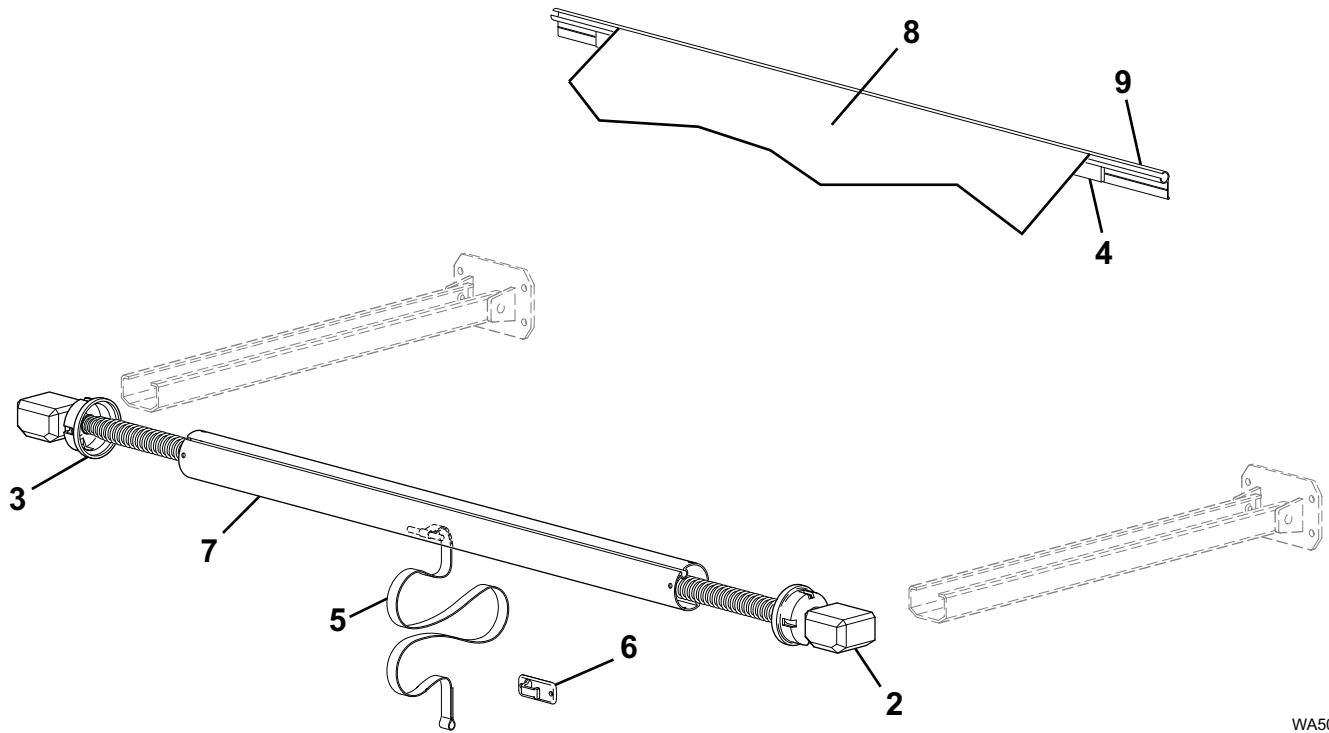

MANUAL WINDOW AWNING ILLUSTRATED PARTS LIST

WA501

Item	Part Number	Description			Notes
2	610000XXX	Spring Assy, RH (used w/o Alumaguard)	Standard	XL	1
	610004XXX		3' thru 8'	3' thru 6.5'	1
	610008XXX		9' thru 12'	7' thru 12'	1
	610002XXX	Spring Assy, RH (used w/ Alumaguard)	Standard	XL	1
	610006XXX		3' thru 8'	3' thru 6.5'	1
	610010XXX		9' thru 12'	7' thru 12'	1
3	610001XXX	Spring Assy, LH (used w/o Alumaguard)	Standard	XL	1
	610005XXX		3' thru 8'	3' thru 6.5'	1
	610009XXX		9' thru 12'	7' thru 12'	1
	610003XXX	Spring Assy, LH (used w/ Alumaguard)	Standard	XL	
	610007XXX		3' thru 8'	3' thru 6.5'	
	610011XXX		9' thru 12'	7' thru 12'	
4	R001696	Bumper Pad			
5	901012	Pull Strap, 27"		Standard	
	R022406-044	Pull Strap, 44"		XL	
6	901044	Pull Strap Catch		Black	
	901044W	Pull Strap Catch		White	
7		Roller Tube	See Hardware and Accessories		
8		Canopy Only	Refer to Canopy Order Form		
9		Awning Rail	See Hardware and Accessories		
10	610200-xxx-XXX	Alumaguard		Not Shown	1

Notes: 1. XXX = Color; xxx = Length