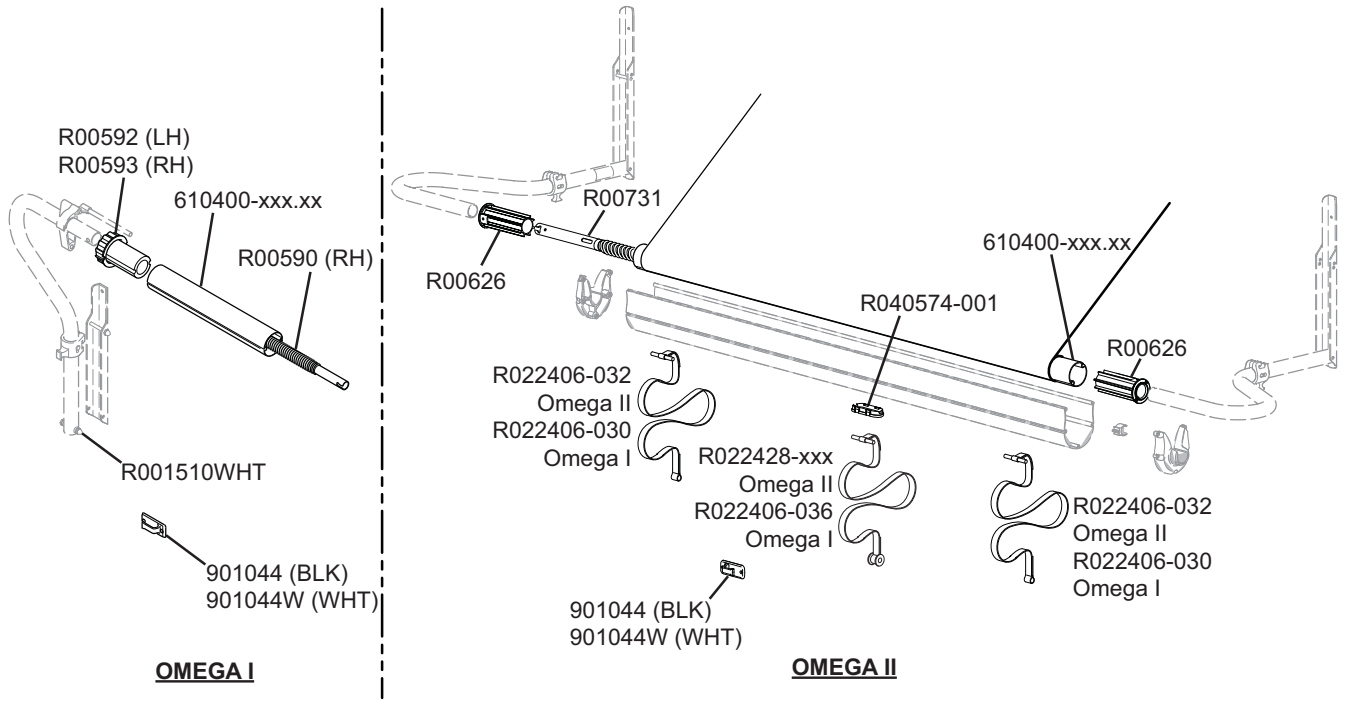

OMEGA & OMEGA II ILLUSTRATED PARTS LIST

Components in GRAY are no longer available.

Omega503

The illustration above shows parts still available. Components available in white only. Fabric replacements are still available.