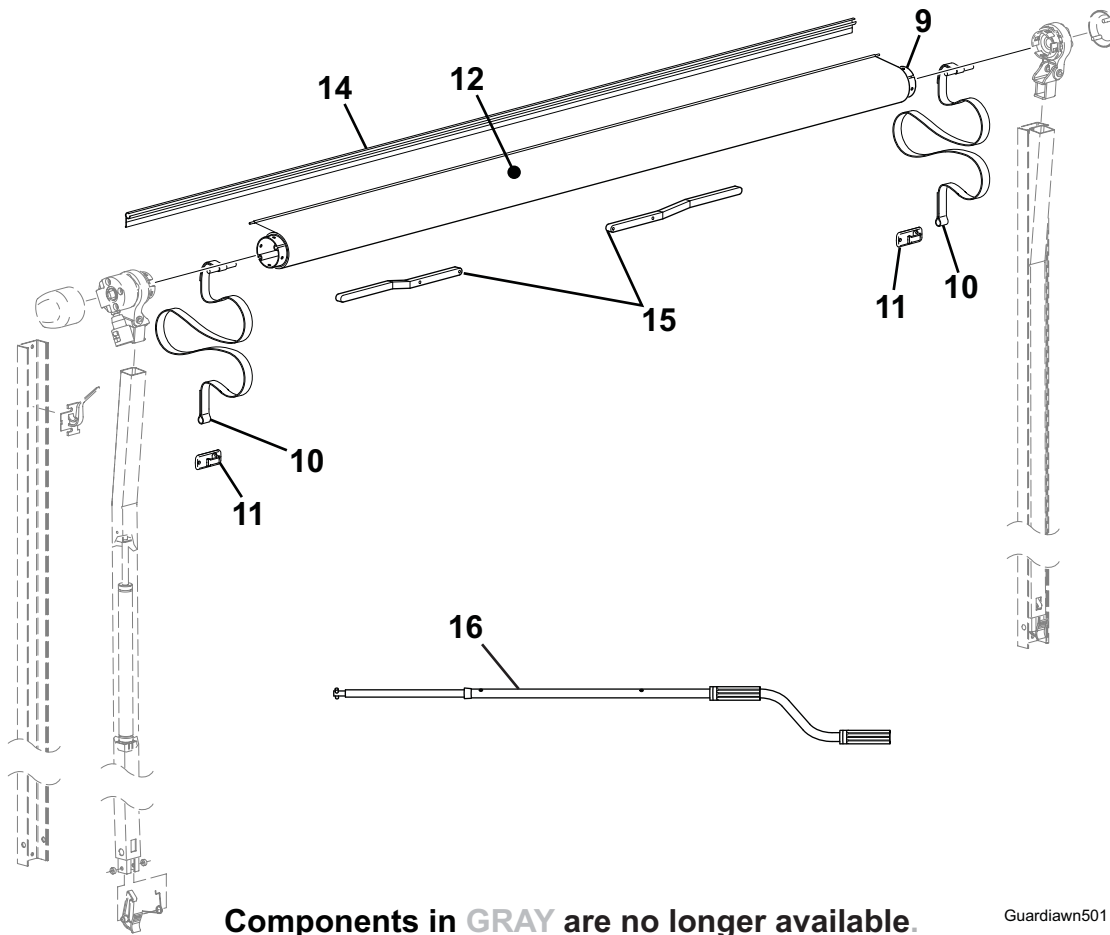

GUARDI-AWN ILLUSTRATED PARTS LIST

Components in GRAY are no longer available.

Guardiawn501

Item	Part Number	Description	Notes
9		Roller Tube	See Hardware and Accessories
10	R022406-070	Pull Strap	70"
11	901044	Pull Strap Catch	Black
	901044W	Pull Strap Catch	White
12		Canopy Only	Refer to Canopy Order Form
14		Awning Rail	See Hardware and Accessories
15	R00551	Kit, Wing Tip, Black Only	
		Includes one LH and one RH Wing Tip	
16	R001606	Crank Handle	

1. Parts shown in gray are no longer available.

# OMEGA & OMEGA II ILLUSTRATED PARTS LIST

**Components in GRAY are no longer available.**

Omega503

The illustration above shows parts still available. Components available in white only. Fabric replacements are still available.