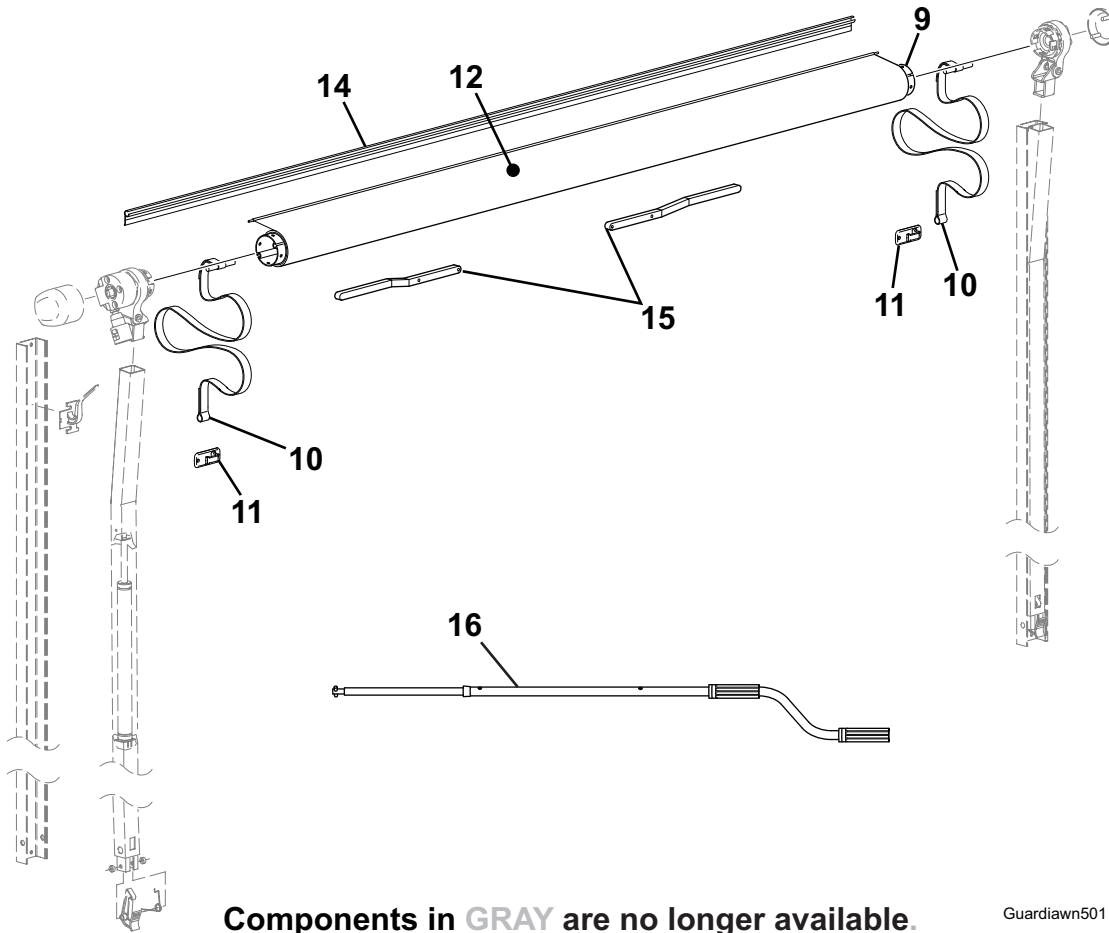

GUARDI-AWN ILLUSTRATED PARTS LIST

Components in **GRAY** are no longer available.

Guardiawn501

Item	Part Number	Description	Notes
9		Roller Tube	See Hardware and Accessories
10	R022406-070	Pull Strap	70"
11	901044	Pull Strap Catch	Black
	901044W	Pull Strap Catch	White
12		Canopy Only	Refer to Canopy Order Form
14		Awning Rail	See Hardware and Accessories
15	R00551	Kit, Wing Tip, Black Only	
		Includes one LH and one RH Wing Tip	
16	R001606	Crank Handle	

1. Parts shown in gray are no longer available.