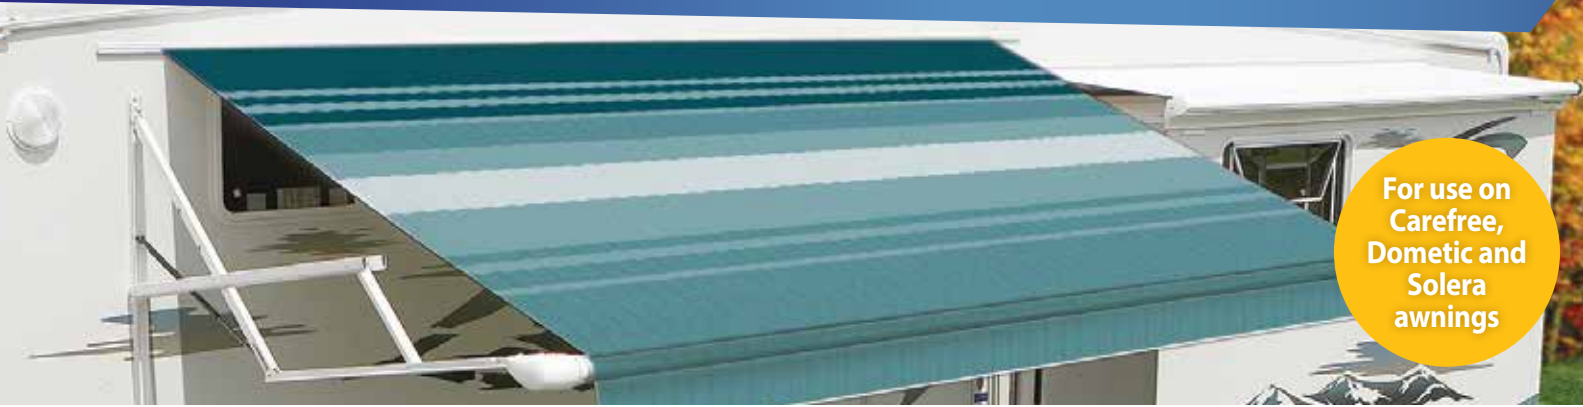

For use on Carefree, Dometic and Solera awnings

Carefree's Universal One-Piece fabrics handle all of your canopy replacement needs!

Meet customer's needs more quickly by offering one **universal** awning replacement canopy. Carefree's replacement canopy is a one-piece replacement with a unique two polycord design that fits as snug as the original. Because of this design, there is no unsightly gap between the awning and valance.

One polycord is sewn into the fabric while the other installs to the awning tube using the simple-to-use tool, securing the canopy tightly to the tube. This allows for easy adjustments to almost any size awning tube.

Standard Vinyl Colors

Shale Vinyl Fades All fade fabrics have pattern on the top side of the canopy only.

Matching or White	Matching or White	Matching or White	Matching or White	Matching or White
Burgundy Shale Fade (6A)	Camel Shale Fade (6B)	Blue Shale Fade (6C)	Silver Shale Fade (6D)	Black Shale Fade (6E)

Dune Vinyl Stripes All striped fabrics have pattern on both sides of the canopy.

Matching or White	Matching or White	Matching or White	Matching or White	Matching or White
Sierra Brown Dune Stripe (8A)	Bordeaux Dune Stripe (8B)	Teal Dune Stripe (8C)	Black/Gray Dune Stripe (8D)	Ocean Blue Dune Stripe (8E)

Classic Favorites

Black or White

Checked Flag (9A)

Premium Vinyls All striped fabrics have pattern on both sides of the canopy.

Matching or White	Matching or White	Matching or White
Charcoal Premium (7A)	Chocolate Premium (7B)	Indigo Premium (7C)