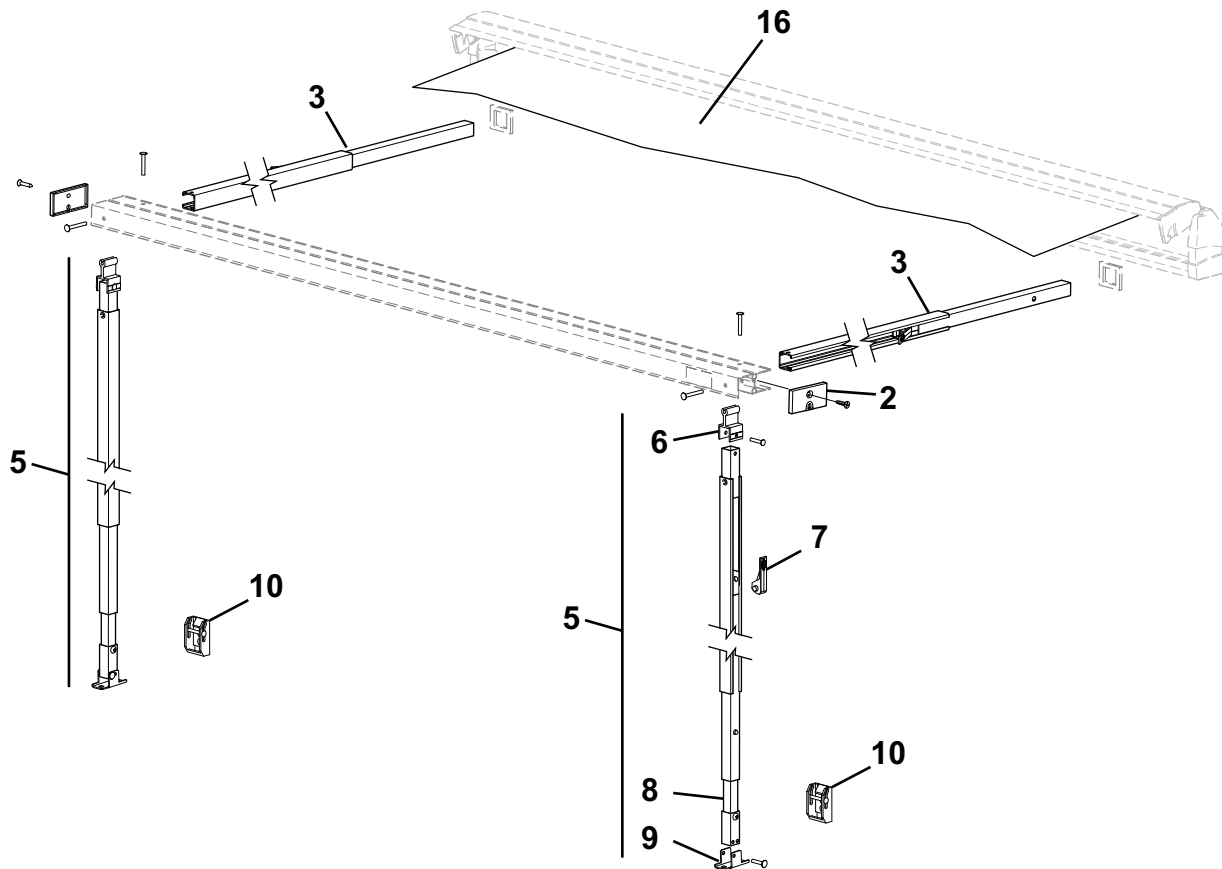

SIDEWINDER II ILLUSTRATED PARTS LIST

Components in **GRAY** are no longer available.

SW501

Item	Part Number	Description		Notes
2	R00396	End Cap	2 per pkg	
3	R00584	Rafter Assy	8' - 9'	
	R00585	Rafter Assy	10'	
5	R00581	Support Arm Assy	8'	
	R00582	Support Arm Assy	9'	
	R00583	Support Arm Assy	10'	
6	R00353	Pivot Block		
7	R00144	Flipper Latch Assy		2
8	R00587	Telescoping Extender	6' - 8'	
9	R00394	Carport Foot		
10	R00038	Bottom Bracket Assy	qty 1	
16		Canopy Only	Refer to Canopy Order Form	
17	R00588	Hardware Pack	Not Shown	

NOTE: 1. Parts shown in gray are no longer available.
2. Replacement flipper latches are orange.