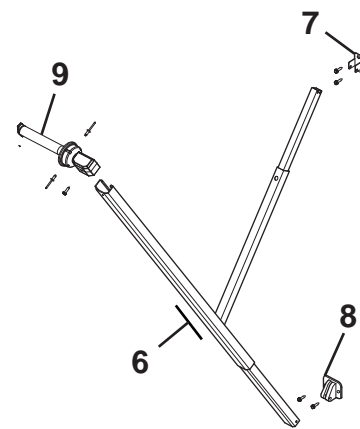

NOTE: 1. Parts shown in gray are no longer available.
 2. Replacement flipper latches are orange.

CAMPOUT (STANDARD) ILLUSTRATED PARTS LIST

CO501

Item	Part Number	Description	Notes
4	R00396	End Cap (Qty 2)	
5	R00574	Rafter Assy	6'
	R001639	Rafter Assy	7' - 8'
	R001656	Rafter Assy	9' - 12'
6	R001640	Rafter Assy, Center	Used w/ 11' & 12' only
7	R001684	Support Arm Assy	6'
	R001683	Support Arm Assy	7'
	R001006	Support Arm Assy	8' - 9'
	R001638	Support Arm Assy	10' - 12'
	R001006	Support Arm Assy	UPS Shippable 9'
8	R00394	Carport Foot	
9	R019283-231	Bottom Bracket Kit	pkg of 2
10		Canopy Only	Refer to Canopy Order Form
11		Awning Rail	See Hardware and Accessories
12	R00088	Hardware Pack Campout	Not Shown

TRUCKIN' AWN ILLUSTRATED PARTS LIST

STRAIGHT ARM

AUTO-RAFTER

TA501

Item	Part Number	Description		Notes
1	R00358XXX	Arm Assy, ½ Set	Standard	1
2	R00361	Brace, Satin	Standard	
	R00361W	Brace, White	Standard	
3	R00222	Brace Hook	Standard	
4	R00221XXX	Lower Mounting Bracket	Standard	1
5	R00486	Knob, Black	Standard	
6	R00891XXX	Auto-Rafter Assy, ½ Set	Auto-Rafter	1
7	R00394	Upper Mounting Bracket	Auto-Rafter	
8	R00625XXX	Bottom Mounting Bracket	Auto-Rafter	1
9	610004WHT	Spring Assy, RH	White	
	610004	Spring Assy, RH	Black	
10	610005WHT	Spring Assy, LH	White	
	610005	Spring Assy, LH	Black	
11	R022406-036	Pull Strap	Standard	
	R022406-049	Pull Strap	Auto-Rafter	
12	R00369	Tie Strap		
13		Roller Tube	See Hardware and Accessories	
14		Canopy Only	Refer to Canopy Order Form	
15		Awning Rail	See Hardware and Accessories	
16	R040198	Rubber Pad		
	<i>The following items are not shown</i>			
	R00478	Hardware Pack, Straight Arm		
	R00893	Hardware Pack, Auto-Rafter		