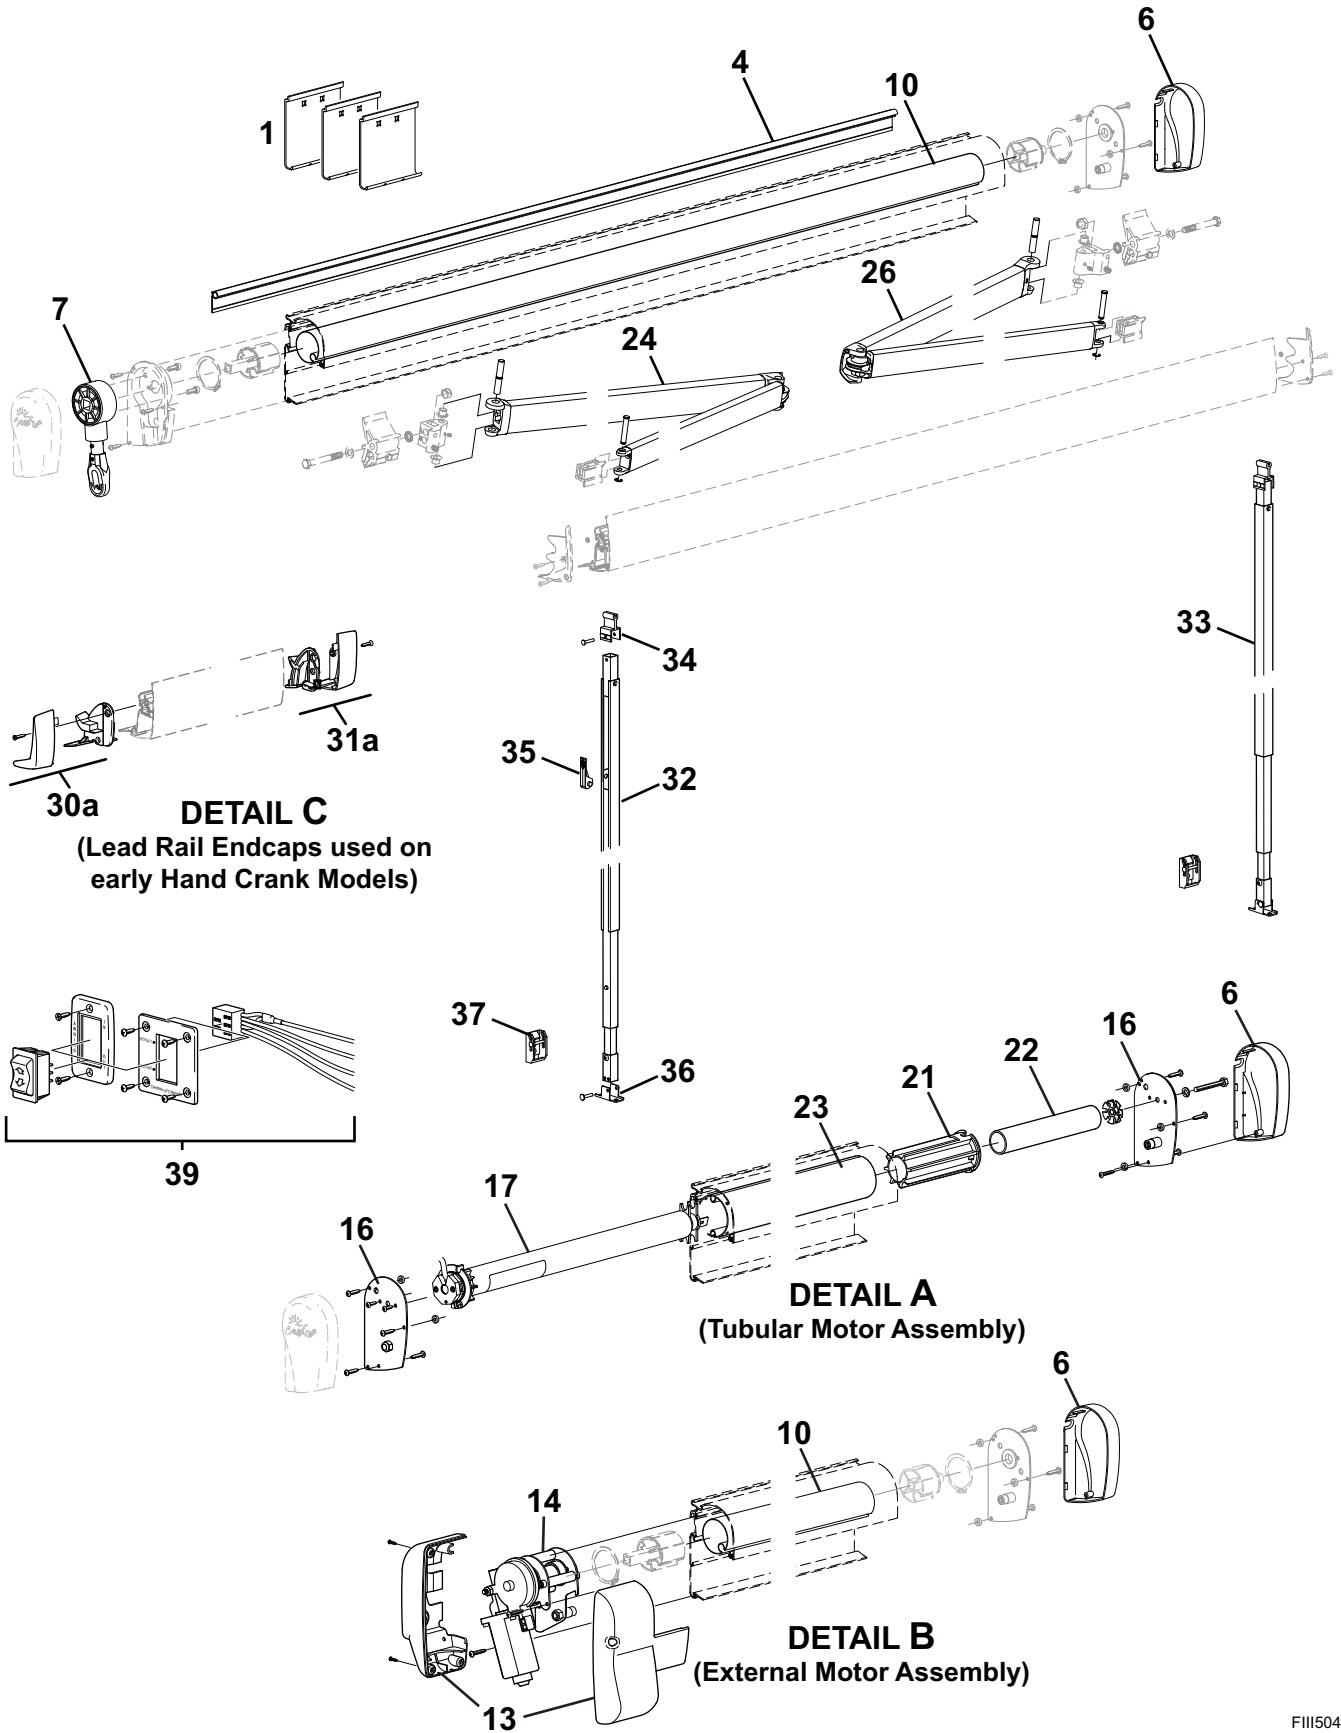

FREEDOM SERIES PATIO ILLUSTRATED PARTS LIST (SERIES CODE AV)

- MANUFACTURED AFTER 01-09

Item	Part Number	Description	Notes
1	R019311-001	Bracket Kit	8'-11' 2
4		Awning Rail	See Hardware and Accessories
6	R001199XXX	End Cap, RH	
7	R062777-XXX	Manual Crank Assy	
10		Roller Tube, 1 7/8, Steel	See Hardware and Accessories
13	R001503XXX	End Cap Kit, 2-pieces, LH	External Motor
14	R001502XXX	Motor Assy (includes end caps)	External Motor
16	R036425-001	End plate, Housing, Motorized, Tubular Motor	LH, RH
17	R001189	Motor, Tubular	3
21	R001188	Bushing, Roller Tube	RH
22	R034923-001	Pivot Tube, Roller Tube	RH
23		Roller Tube, 2 1/4	See Hardware and Accessories
24	R012530-TB68L	LH Spring Arm 8'	
	R012530-TB76L	LH Spring Arm 9'	
	R012530-TB94L	LH Spring Arm 10'-13'	
26	R012530-TB68R	RH Spring Arm 8'	
	R012530-TB76R	RH Spring Arm 9'	
	R012530-TB94R	RH Spring Arm 10'-13'	
30a	R001027XXX	End Plate, Lead Rail	SEE NOTE 4 LH 4
31a	R001028XXX	End Plate, Lead Rail	SEE NOTE 4 RH 4
32,33		Ground Support	
		Awning Length (22) LH (23) RH	
		8 foot R00201 R00205	
		9 foot R00202 R00206	
		10-13 feet R00203 R00207	
34	R001652	Pivot Block	
35	R00144	Flipper Latch Assy	6
36	R00394	Carport Foot	
37	R00038	Bottom Bracket	Qty 1
38		Hand Crank Assembly	See Hardware and Accessories
39	R001605	Switch Kit	5