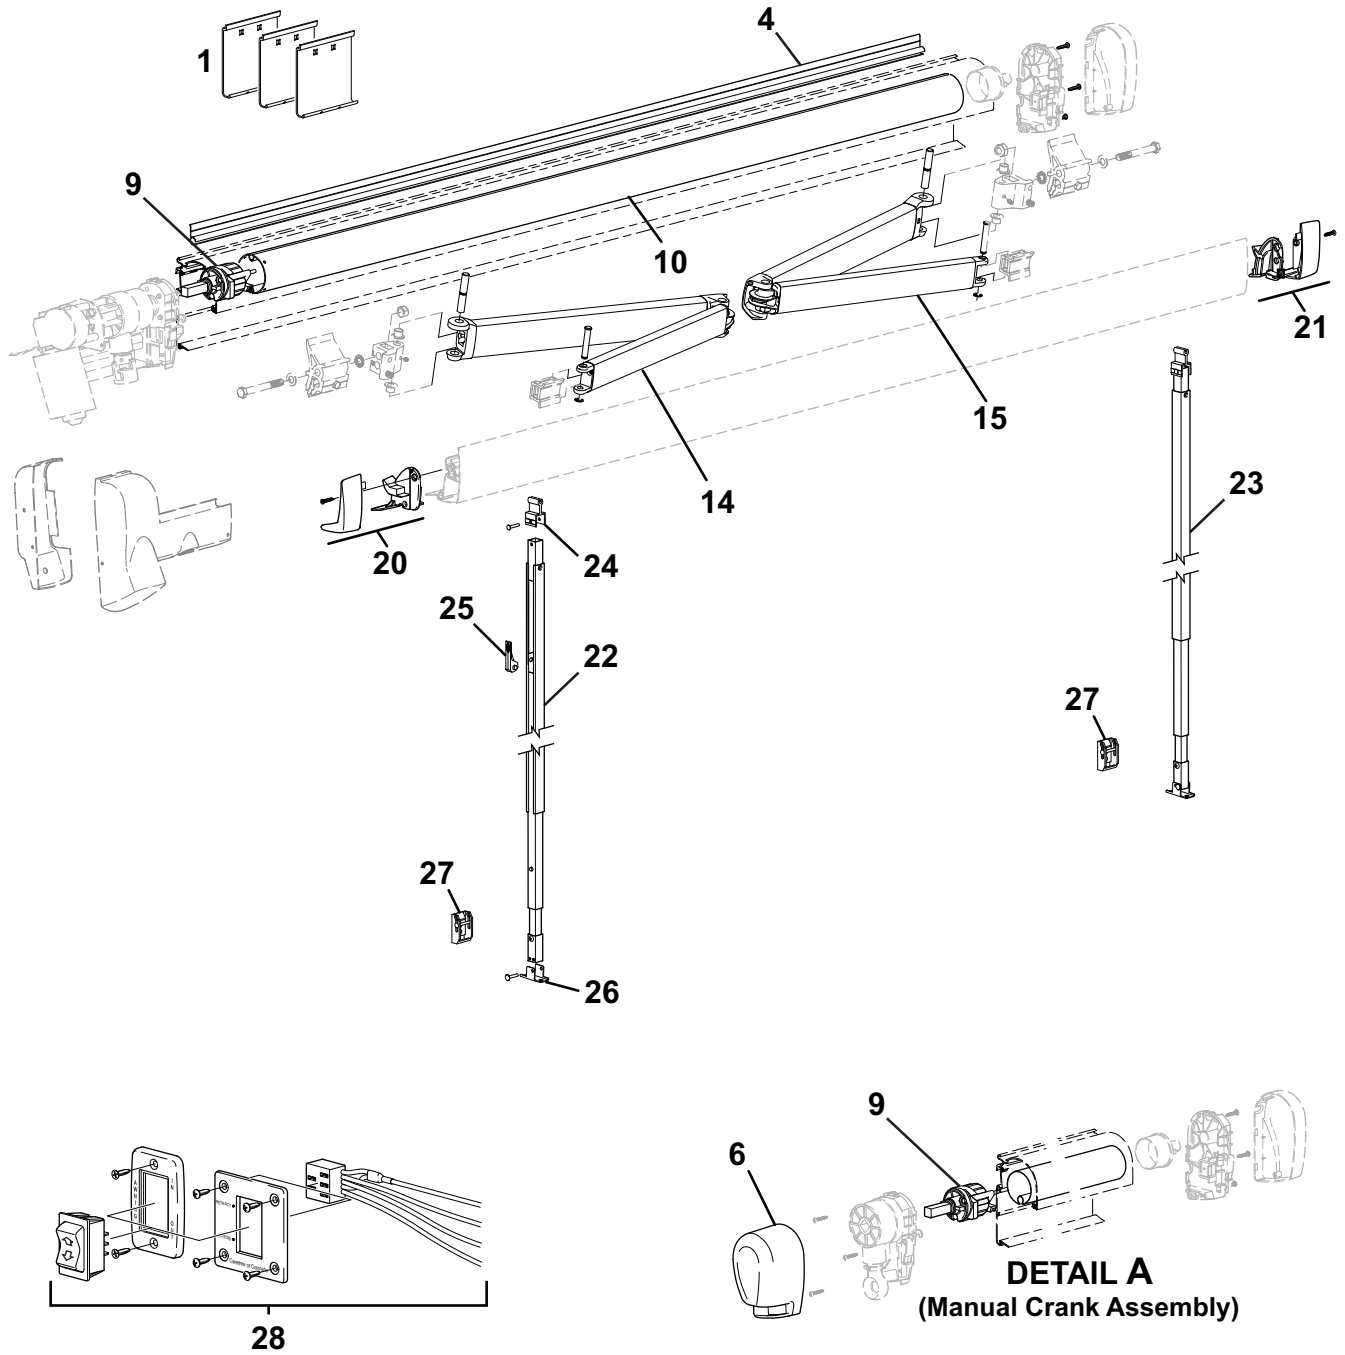

FREEDOM SERIES PATIO ILLUSTRATED PARTS LIST (SERIES CODE TW)

- MANUFACTURED PRIOR TO 12-08

Item	Part Number	Description	Notes
1	R019311-001	Bracket Kit	8'-13' 2
4		Awning Rail	See Hardware and Accessories
6	R001026XXX	End Cap, Hand Crank	LH 1
9	R062600-003	Roller Tube End Plug	LH
10		Roller Tube	See Hardware and Accessories
14	R012530-TB68L	LH Spring Arm 8'	
	R012530-TB76L	LH Spring Arm 9'	
	R012530-TB94L	LH Spring Arm 10'-13'	
15	R012530-TB68R	RH Spring Arm 8'	
	R012530-TB76R	RH Spring Arm 9'	
	R012530-TB94R	RH Spring Arm 10'-13'	
20	R001027XXX	End Plate, Lead Rail	LH 1
21	R001028XXX	End Plate, Lead Rail	RH 1
22,23		Ground Support	
		Awning Length (22) LH (23) RH	
		8 foot R00201 R00205	
		9 foot R00202 R00206	
		10-13 feet R00203 R00207	
24	R001652	Pivot Block	
25	R00144	Flipper Latch Assy	4
26	R00394	Carport Foot	
27	R00038	Bottom Bracket	Qty 1
28	R001605	Switch Kit	3
29		Crank Handle	See Hardware and Accessories

1. Notes:
1. XXX = Color.
  2. Brackets available in kits only. All kits include carriage bolts, washers and nuts.
  3. Switch Kit (item 29) replaces all previous single switch kits. Kit includes instructions for replacing older switches.
  4. Replacement Flipper Latch is orange.