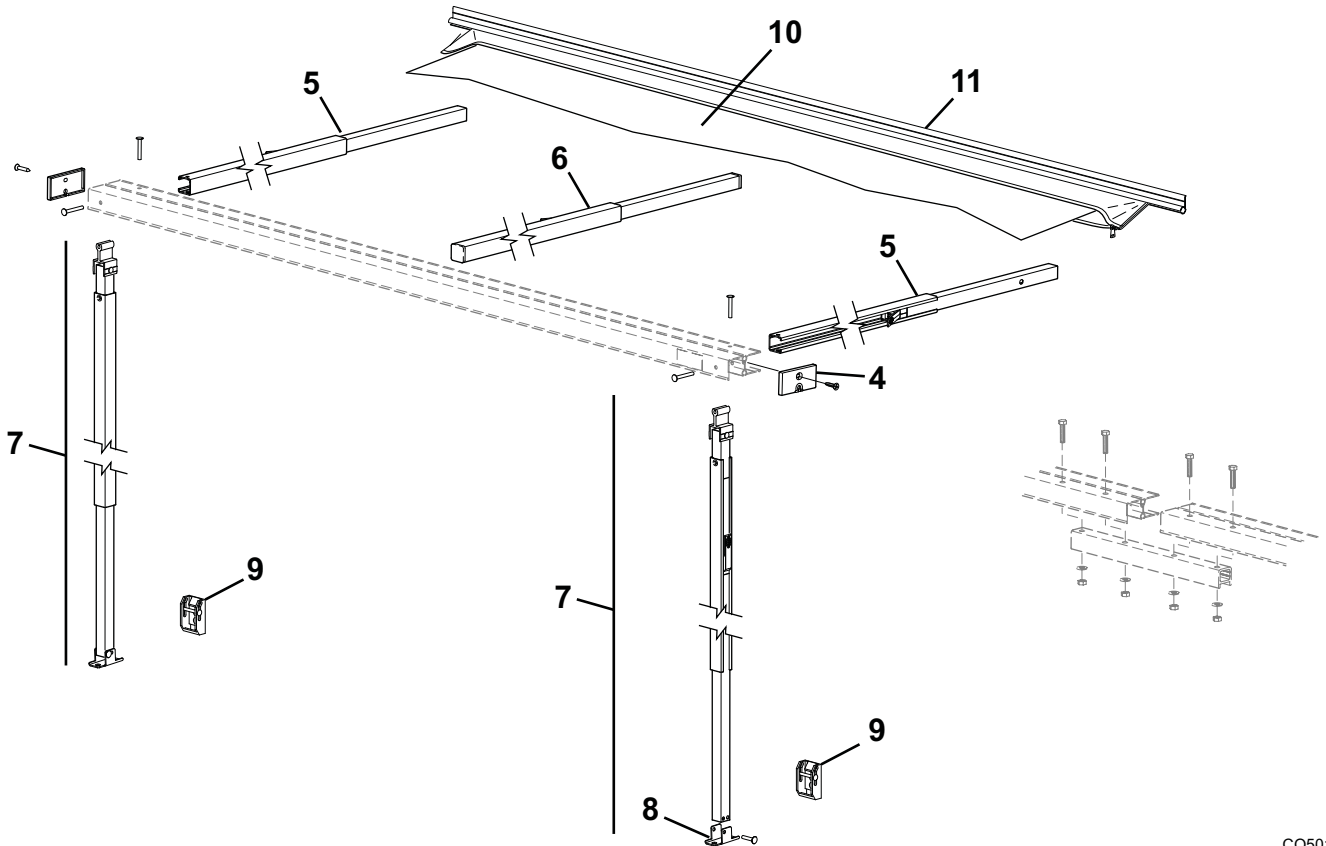

SIDEWINDER II ILLUSTRATED PARTS LIST

Components in **GRAY** are no longer available.

SW501

Item	Part Number	Description		Notes
2	R00396	End Cap	2 per pkg	
3	R00584	Rafter Assy	8' - 9'	
	R00585	Rafter Assy	10'	
5	R00581	Support Arm Assy	8'	
	R00582	Support Arm Assy	9'	
	R00583	Support Arm Assy	10'	
6	R00353	Pivot Block		
7	R00144	Flipper Latch Assy		2
8	R00587	Telescoping Extender	6' - 8'	
9	R00394	Carport Foot		
10	R00038	Bottom Bracket Assy	qty 1	
16		Canopy Only	Refer to Canopy Order Form	
17	R00588	Hardware Pack	Not Shown	

NOTE: 1. Parts shown in gray are no longer available.
 2. Replacement flipper latches are orange.

CAMPOUT (STANDARD) ILLUSTRATED PARTS LIST

CO501

Item	Part Number	Description	Notes
4	R00396	End Cap (Qty 2)	
5	R00574	Rafter Assy	6'
	R001639	Rafter Assy	7' - 8'
	R001656	Rafter Assy	9' - 12'
6	R001640	Rafter Assy, Center	Used w/ 11' & 12' only
7	R001684	Support Arm Assy	6'
	R001683	Support Arm Assy	7'
	R001006	Support Arm Assy	8' - 9'
	R001638	Support Arm Assy	10' - 12'
	R001006	Support Arm Assy	UPS Shippable 9'
8	R00394	Carport Foot	
9	R019283-231	Bottom Bracket Kit	pkg of 2
10		Canopy Only	Refer to Canopy Order Form
11		Awning Rail	See Hardware and Accessories
12	R00088	Hardware Pack Campout	Not Shown