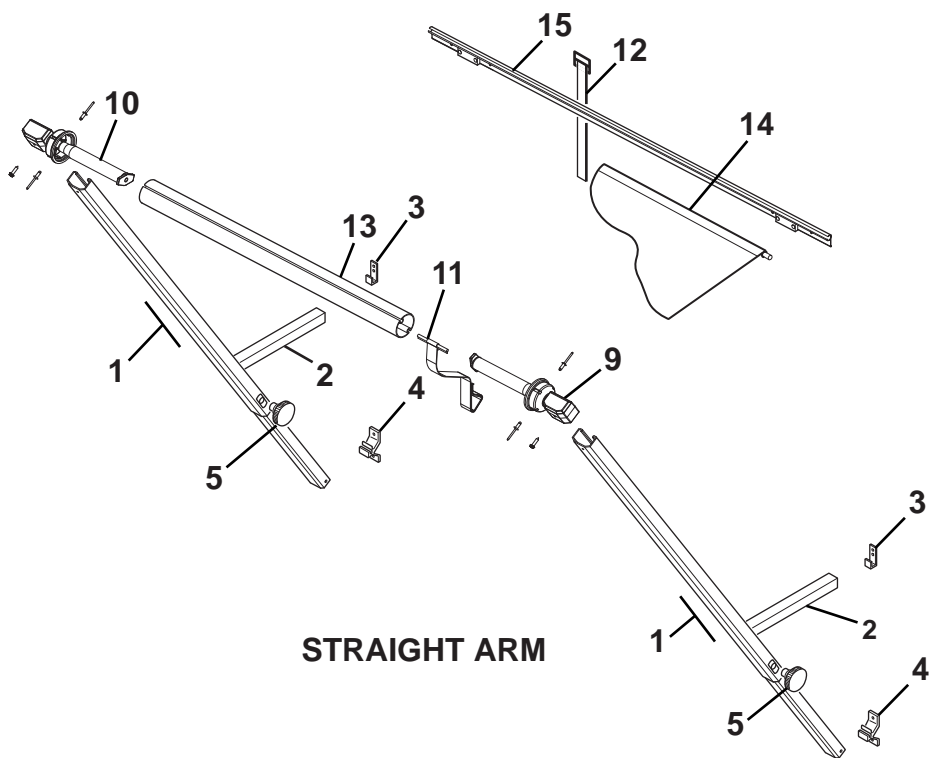

NOTE: 1. Parts shown in gray are no longer available.
 2. Replacement flipper latches are orange.

CAMPOUT (STANDARD) ILLUSTRATED PARTS LIST

CO501

Item	Part Number	Description	Notes
4	R00396	End Cap (Qty 2)	
5	R00574	Rafter Assy	6'
	R001639	Rafter Assy	7' - 8'
	R001656	Rafter Assy	9' - 12'
6	R001640	Rafter Assy, Center	Used w/ 11' & 12' only
7	R001684	Support Arm Assy	6'
	R001683	Support Arm Assy	7'
	R001006	Support Arm Assy	8' - 9'
	R001638	Support Arm Assy	10' - 12'
	R001006	Support Arm Assy	UPS Shippable 9'
8	R00394	Carport Foot	
9	R019283-231	Bottom Bracket Kit	pkg of 2
10		Canopy Only	Refer to Canopy Order Form
11		Awning Rail	See Hardware and Accessories
12	R00088	Hardware Pack Campout	Not Shown

TRUCKIN' AWN ILLUSTRATED PARTS LIST

STRAIGHT ARM

AUTO-RAFTER

TA501

Item	Part Number	Description		Notes
1	R00358XXX	Arm Assy, ½ Set	Standard	1
2	R00361	Brace, Satin	Standard	
	R00361W	Brace, White	Standard	
3	R00222	Brace Hook	Standard	
4	R00221XXX	Lower Mounting Bracket	Standard	1
5	R00486	Knob, Black	Standard	
6	R00891XXX	Auto-Rafter Assy, ½ Set	Auto-Rafter	1
7	R00394	Upper Mounting Bracket	Auto-Rafter	
8	R00625XXX	Bottom Mounting Bracket	Auto-Rafter	1
9	610004WHT	Spring Assy, RH	White	
	610004	Spring Assy, RH	Black	
10	610005WHT	Spring Assy, LH	White	
	610005	Spring Assy, LH	Black	
11	R022406-036	Pull Strap	Standard	
	R022406-049	Pull Strap	Auto-Rafter	
12	R00369	Tie Strap		
13		Roller Tube	See Hardware and Accessories	
14		Canopy Only	Refer to Canopy Order Form	
15		Awning Rail	See Hardware and Accessories	
16	R040198	Rubber Pad		
	<i>The following items are not shown</i>			
	R00478	Hardware Pack, Straight Arm		
	R00893	Hardware Pack, Auto-Rafter		