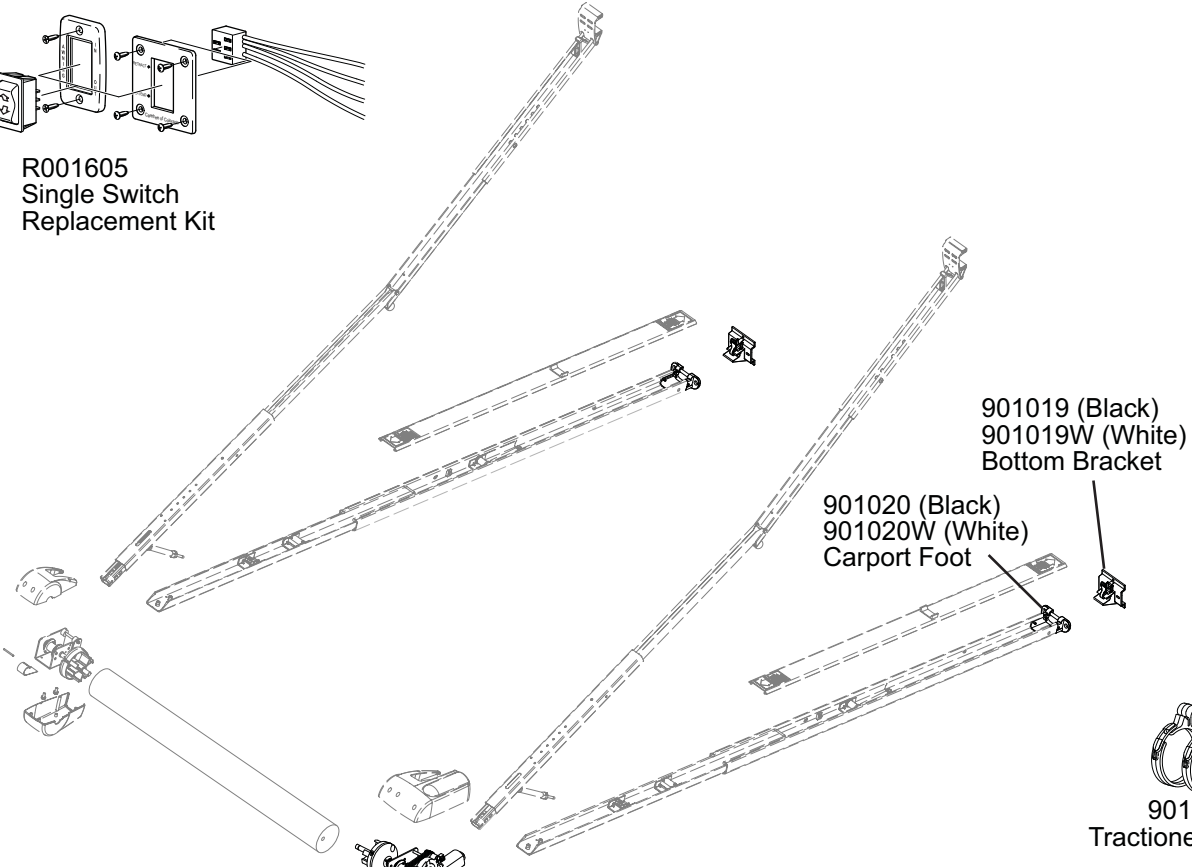

ONE-TOUCH ILLUSTRATED PARTS LIST

R001605
Single Switch
Replacement Kit

901019 (Black)
901019W (White)
Bottom Bracket

901020 (Black)
901020W (White)
Carport Foot

901067
Tractioner (qty: 2)

**Components in GRAY
are no longer available.**