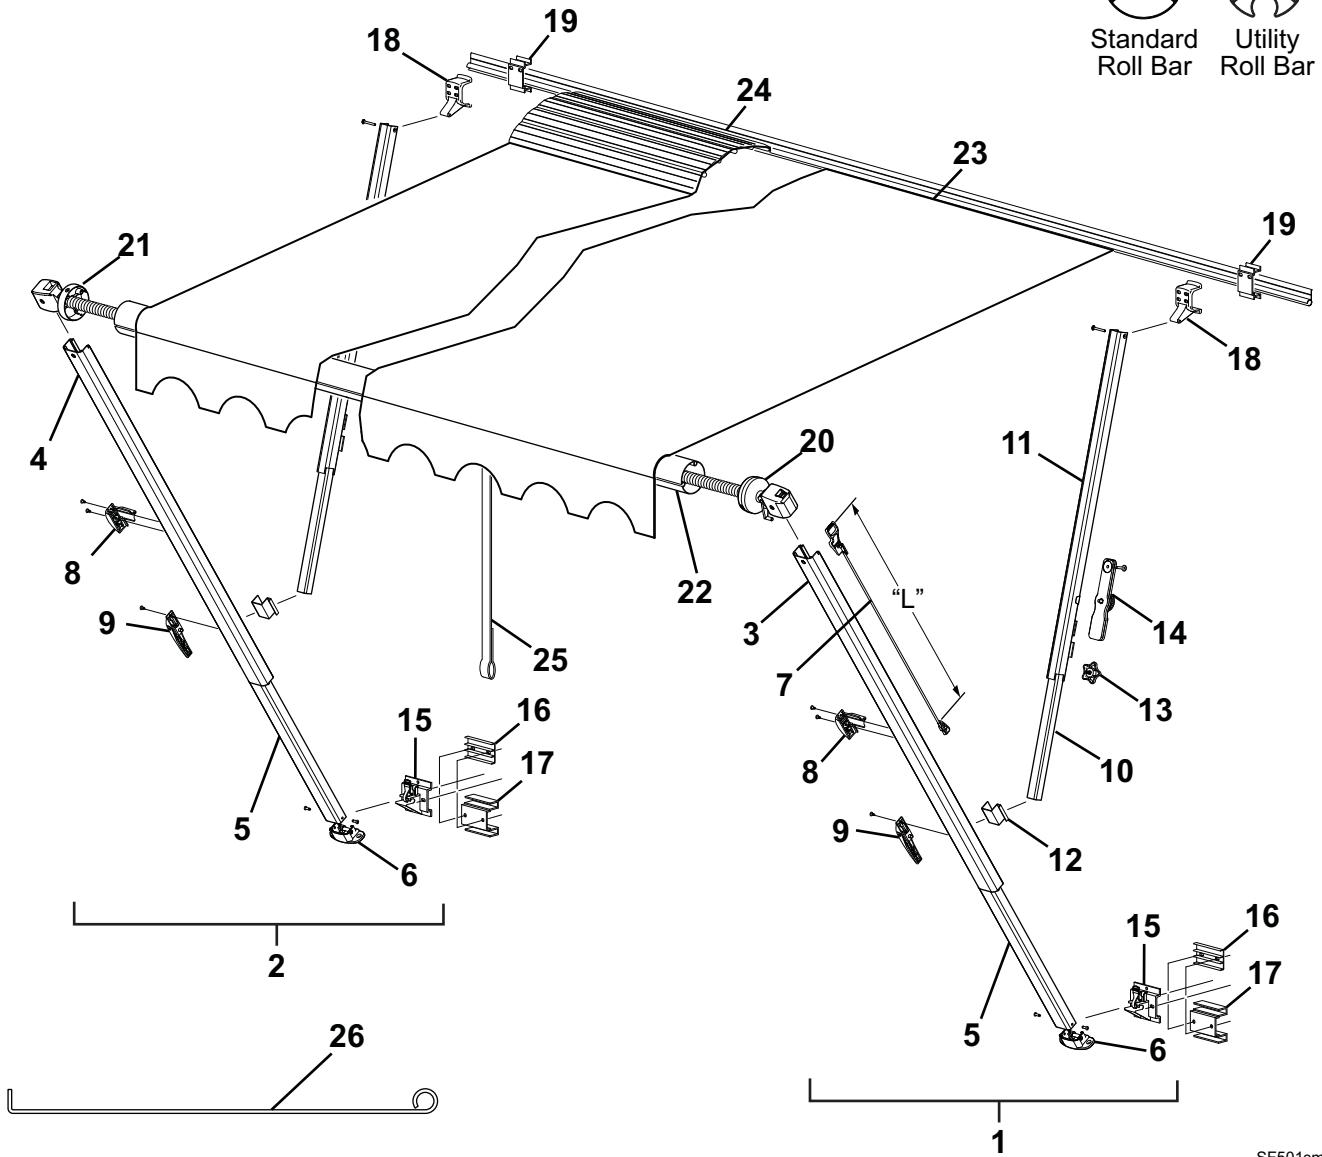

SPIRIT FX AND FIESTA ILLUSTRATED PARTS LIST