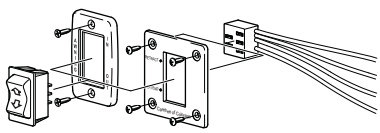

ONE-TOUCH ILLUSTRATED PARTS LIST

R001605
Single Switch
Replacement Kit

901019 (Black)
901019W (White)
Bottom Bracket

901020 (Black)
901020W (White)
Carport Foot

901067
Tractioner (qty: 2)

**Components in GRAY
are no longer available.**