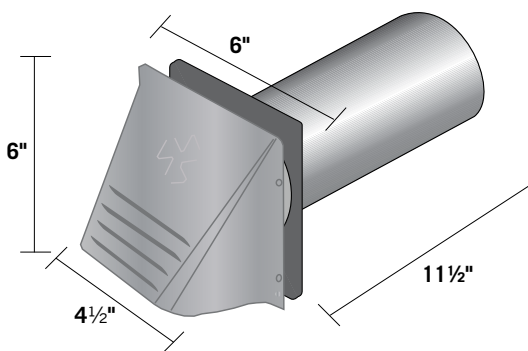

## PRODUCT FEATURES

- Riveted construction, no caulk
- Four mounting holes

## PRODUCT SPECIFICATIONS

- 30 gauge paintable galvanized
- Available with and without flapper
- Available with and without 1/4" x 1/4" screen