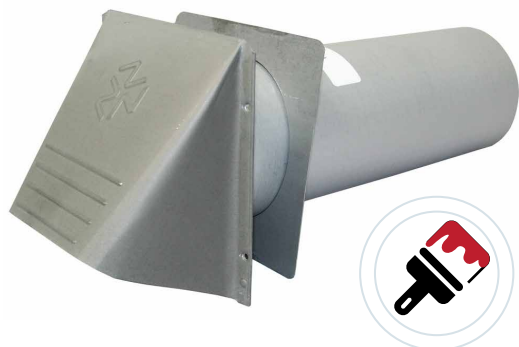

# GWM400 series Galvanized Wide Mouth P-Tanium™

## DESCRIPTION

The GWM400 series is a durable galvanized wall vent hood made with P-Tanium™ paintable galvanized steel. The dark gray matte finish can be left unpainted if desired.

## PRODUCT FEATURES

- Riveted construction, no caulk
- Four mounting holes

## PRODUCT SPECIFICATIONS

- 30 gauge paintable galvanized
- Available with and without flapper
- Available with and without 1/4" x 1/4" screen