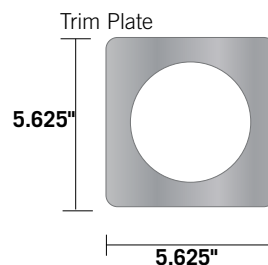

## PRODUCT SPECIFICATIONS

- 30 gauge paintable galvanized
- Available with and without flapper
- Available with and without 1/4" x 1/4" screen