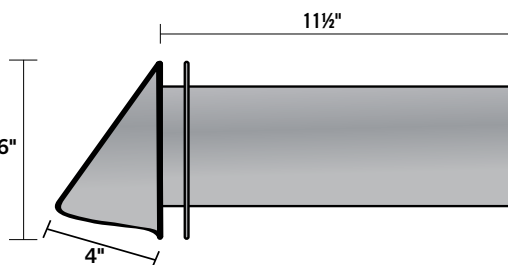

## PRODUCT SPECIFICATIONS

- 30 gauge paintable galvanized
- Available with and without flapper
- Available with and without 1/4" x 1/4" screen