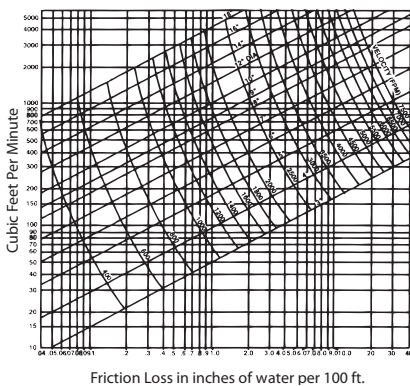

AIRFLOW

PERFORMANCE DATA

- Recommended Operating Pressure: Max Positive & Negative: 6" WC max
- Maximum velocity: 5,000 FPM
- Operating Temp. Range: -100°F to +430°F
- Flame Speed 0
- Smoke Developed 0

LABELS