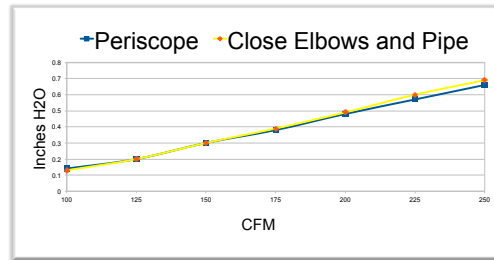

PERFORMANCE DATA