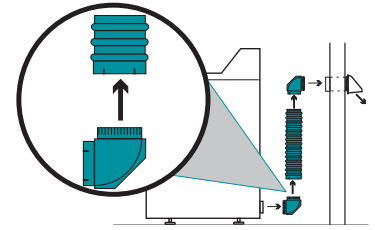

Builder's Best[®]

4ⁱⁿ
Wall Clearance

10^{cm}

Dryer Venting

Close Elbow[®]

- Best choice for 90° turns
- Reduce space needed
- 33% closer than pipe alone

Made in the U.S.A.

Enhanced dryer
efficiency and lifespan

Meets dryer manufacturer
specifications

Flame resistant all metal
construction

Close Elbow®

DESCRIPTION

The Builder's Best Close Elbow® is the best choice for 90° turns, especially on the dryer. It makes 90° turns within 4" and offers excellent crush resistance while maintaining maximum airflow. Rotating collars allow flexible duct to move without disconnecting.

PRODUCT FEATURES

- One male (crimped) rotating Snap-Lock™ fitting
- One female (slotted) rotating Snap-Lock™ fitting

PRODUCT SPECIFICATIONS

- Rigid 100% aluminum
- PN12270 meets UL®2158A dryer transition duct testing