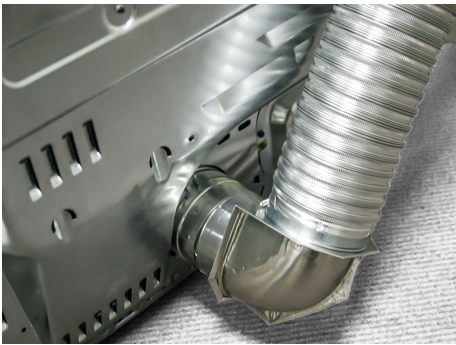

Builder's Best[®]

4ⁱⁿ
Wall Clearance

10^{cm}

Dryer Venting

Close Elbow[®]

- Best choice for 90° turns
- Reduce space needed
- 33% closer than pipe alone

Made in the U.S.A.

Enhanced dryer
efficiency and lifespan

Meets dryer manufacturer
specifications

Flame resistant all metal
construction

Close Elbow®

DESCRIPTION

The Builder's Best Close Elbow® is the best choice for 90° turns, especially on the dryer. It makes 90° turns within 4" and offers excellent crush resistance while maintaining maximum airflow. Rotating collars allow flexible duct to move without disconnecting.

PRODUCT FEATURES

- One male (crimped) rotating Snap-Lock™ fitting
- One female (slotted) rotating Snap-Lock™ fitting

PRODUCT SPECIFICATIONS

- Rigid 100% aluminum
- PN12270 meets UL®2158A dryer transition duct testing