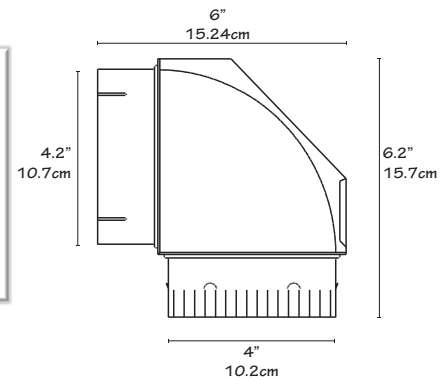

PERFORMANCE DATA