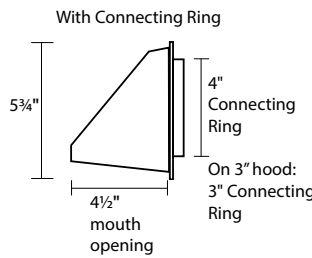

PWM620 PLASTIC WIDE MOUTH HOOD

WITH 11.5" TAILPIPE

PRODUCT SPECIFICATIONS

- Polypropylene molded plastic
- Free swinging back draft flapper
- Aluminum trim plate
- Fully assembled aluminum tailpipe
- 4 mounting holes

WITH CONNECTING RING

FLUSH (FACEPLATE)

With Connecting Ring

Flush (faceplate only)

4" Tailpipe Opening
3" hood has 3" tailpipe opening

Aluminum Trim Plate
5 5/8" x 5 5/8" square

4" hood has 4" diameter hole
3" hood has 3" diameter hole