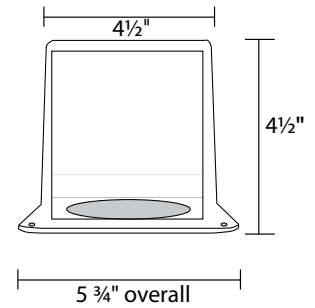

PWM620 PLASTIC WIDE MOUTH HOOD

WITH 11.5" TAILPIPE

PRODUCT SPECIFICATIONS

- Polypropylene molded plastic
- Free swinging back draft flapper
- Aluminum trim plate
- Fully assembled aluminum tailpipe
- 4 mounting holes

WITH CONNECTING RING

FLUSH (FACEPLATE)

With Connecting Ring

Flush (faceplate only)

4" Tailpipe Opening
3" hood has 3" tailpipe opening

Aluminum Trim Plate
5 5/8" x 5 5/8" square

4" hood has 4" diameter hole
3" hood has 3" diameter hole