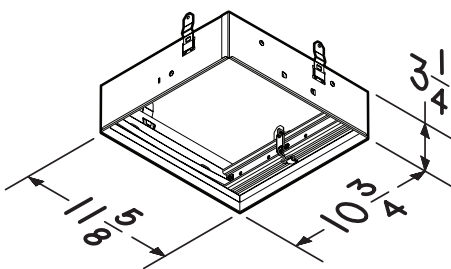

FEATURES

- For use in 1, 2 and 3 hour rated floor-ceiling and roof-ceiling constructions
- Galvanized steel frame
- High temperature, non-asbestos, reinforced fiber thermal fabric
- Stainless steel closure springs
- 165°F fusible link
- Separate outer frame allows complete fan and damper serviceability without disturbing the surrounding ceiling material
- Meets or exceeds NFPA-90A
- UL Classified (UL-555C)