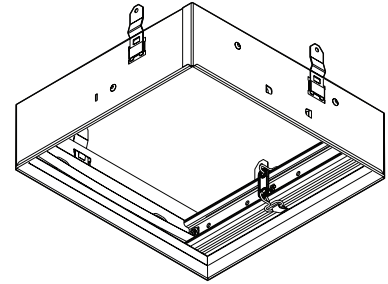

RDFU PREMIUM RADIATION DAMPER FOR VENTILATION FANS

Premium radiation damper for use with Broan and NuTone ventilation fans (sold separately).

FEATURES

- For use in 1, 2 and 3 hour rated floor-ceiling and roof-ceiling constructions
- Galvanized steel frame
- High temperature, non-asbestos, reinforced fiber thermal fabric
- Stainless steel closure springs
- 165°F fusible link
- Separate outer frame allows complete fan and damper serviceability without disturbing the surrounding ceiling material
- Meets or exceeds NFPA-90A
- UL Classified (UL-555C)