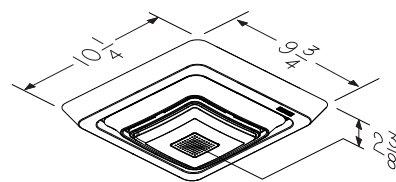

FEATURES	
Design	Low-profile. Fewer vent slots to clean. Stays cleaner longer.
Fits most Broan and NuTone fans with the housings shown (see complete model list below)	
Color	Bright white. Coordinates with most white ceiling paint.
Lighting	Soft LED illuminates darker areas of the bathroom.
Installation	DIY retrofit hides existing drywall cuts.
Average install time	5 minutes
Grille springs	Includes two sets of springs - allows use with multiple models.
LIGHTING SPECIFICATIONS	
Lumens	600
Correlated Color Temperature (CCT)	3000K
Color Rendering Index (CRI)	80
Efficacy (lumens/Watt)	50
Rated Life	25,000 hours
Dimming Compatible	No
SPEAKER SPECIFICATIONS	
Power	4 Watts
Connectivity	Bluetooth® 5.0
Range	up to 30 feet
ELECTRICAL SPECIFICATIONS	
Volts	120 VAC
Hertz	60 Hz
Amps	0.2 A (Add to fan Amps for total current draw.)
Safety Tested	For use in USA and Canada (UL File No. E17814) Meets all applicable FCC and Canadian IC requirements FCC ID: 2ADLL-1102136 IC ID: 2143B-1102136 U.L. Listed for use over bathtubs and showers when connected to a GFCI protected branch circuit.
FOR USE ONLY WITH THESE FAN MODELS	
NuTone: 695, 763, 6950, 50NT, 684NT, 696N, 696NO, 763N, 763NC, 80NT, 80NTE, HD50LNT, HD50NT, HD80LNT, HD80NT, HB80RL, 696NC, 695C, 671SP, 672SP, NT080C	
Broan: 576, 670, 671, 674, 676, 678, 679, 680, 683, 684, 688, 689, 770, 771, 784, 679L, 683C, 683L, E050, E070, HD50, HD50L, HD80, HD80L, B678, B679, EC50, EC70, DX50L, DX70L, DX90, DX110	
Does not work with fans with attached decorative lighting fixtures.	

Dimensions shown in inches. Compatible with existing fan housing dimension of 7½" x 7¼" and 8¼" x 8". See chart for specific models.