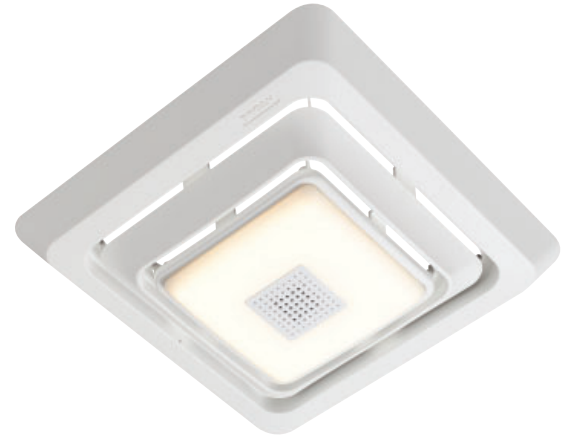

FEATURES	
Design	Low-profile. Fewer vent slots to clean. Stays cleaner longer.
Fits most Broan and NuTone fans with the housings shown (see complete model list below)	
Color	Bright white. Coordinates with most white ceiling paint.
Lighting	Soft LED illuminates darker areas of the bathroom.
Installation	DIY retrofit hides existing drywall cuts.
Average install time	5 minutes
Grille springs	Includes two sets of springs - allows use with multiple models.
LIGHTING SPECIFICATIONS	
Lumens	600
Correlated Color Temperature (CCT)	3000K
Color Rendering Index (CRI)	80
Efficacy (lumens/Watt)	50
Rated Life	25,000 hours
Dimming Compatible	No
SPEAKER SPECIFICATIONS	
Power	4 Watts
Connectivity	Bluetooth® 5.0
Range	up to 30 feet
ELECTRICAL SPECIFICATIONS	
Volts	120 VAC
Hertz	60 Hz
Amps	0.2 A (Add to fan Amps for total current draw.)
Safety Tested	For use in USA and Canada (UL File No. E17814) Meets all applicable FCC and Canadian IC requirements FCC ID: 2ADLL-1102136 IC ID: 2143B-1102136 U.L. Listed for use over bathtubs and showers when connected to a GFCI protected branch circuit.
FOR USE ONLY WITH THESE FAN MODELS	
NuTone: 695, 763, 6950, 50NT, 684NT, 696N, 696NO, 763N, 763NC, 80NT, 80NTE, HD50LNT, HD50NT, HD80LNT, HD80NT, HB80RL, 696NC, 695C, 671SP, 672SP, NT080C	
Broan: 576, 670, 671, 674, 676, 678, 679, 680, 683, 684, 688, 689, 770, 771, 784, 679L, 683C, 683L, E050, E070, HD50, HD50L, HD80, HD80L, B678, B679, EC50, EC70, DX50L, DX70L, DX90, DX110	
Does not work with fans with attached decorative lighting fixtures.	

Dimensions shown in inches. Compatible with existing fan housing dimension of 7½" x 7¼" and 8¼" x 8". See chart for specific models.