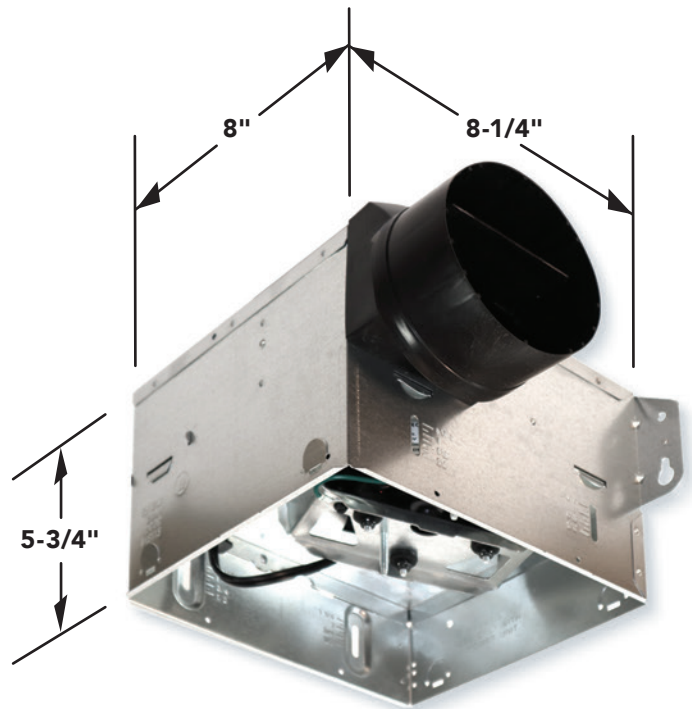

Existing fan housing sizes:

7-1/2" x 7-1/4" and 8" x 8-1/4"

SPK80L Exhaust Fan

Bluetooth® Enabled Speaker offers crisp, bold sound

- 80 CFM, operating at 2.5 Sones
- Bright 3000K energy efficient LED lighting to help illuminate your room
- Fan and Speaker / Light can be wired to operate together or independently
- Compact housing for versatile installation
- UL listed for use over bathtubs or showers when connected to a GFCI circuit