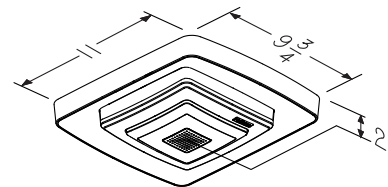

FEATURES	
Design	Low-profile. Fewer vent slots to clean. Stays cleaner longer.
Fits most Broan and NuTone fans with the housings shown (see complete model list below)	
Color	Bright white. Coordinates with most white ceiling paint.
Lighting	Soft LED illuminates darker areas of the bathroom.
Installation	DIY retrofit hides existing drywall cuts.
Average install time	5 minutes
Grille springs	Includes two sets of springs - allows use with multiple models.
LIGHTING SPECIFICATIONS	
Lumens	600
Correlated Color Temperature (CCT)	3000K
Color Rendering Index (CRI)	80
Efficacy (lumens/Watt)	50
Rated Life	25,000 hours
Dimming Compatible	No
SPEAKER SPECIFICATIONS	
Power	4 Watts
Connectivity	Bluetooth® 5.0
Range	up to 30 feet
ELECTRICAL SPECIFICATIONS	
Volts	120 VAC
Hertz	60 Hz
Amps	0.2 A (Add to fan Amps for total current draw.)
Safety Tested	For use in USA and Canada (UL File No. E17814) Meets all applicable FCC and Canadian IC requirements FCC ID: 2ADLL-1102136 IC IDs: 2143B-1102136 U.L. Listed for use over bathtubs and showers when connected to a GFCI protected branch circuit.
FOR USE ONLY WITH THESE FAN MODELS	
NuTone: 695, 763, 6950, 50NT, 684NT, 696N, 696NO, 763N, 763NC, 80NT, 80NTE, HD50LNT, HD50NT, HD80LNT, HD80NT, HB80RL, 696NC, 695C, 671SP, 672SP, NT080C Broan: 576, 670, 671, 674, 676, 678, 679, 680, 683, 684, 688, 689, 770, 771, 784, 679L, 683C, 683L, E050, E070, HD50, HD50L, HD80, HD80L, B678, B679, EC50, EC70, DX50L, DX70L, DX90, DX110 Does not work with fans with attached decorative lighting fixtures.	

Dimensions shown in inches. Compatible with existing fan housing dimension of 7 1/2" x 7 1/4" and 8 1/4" x 8". See chart for specific models.