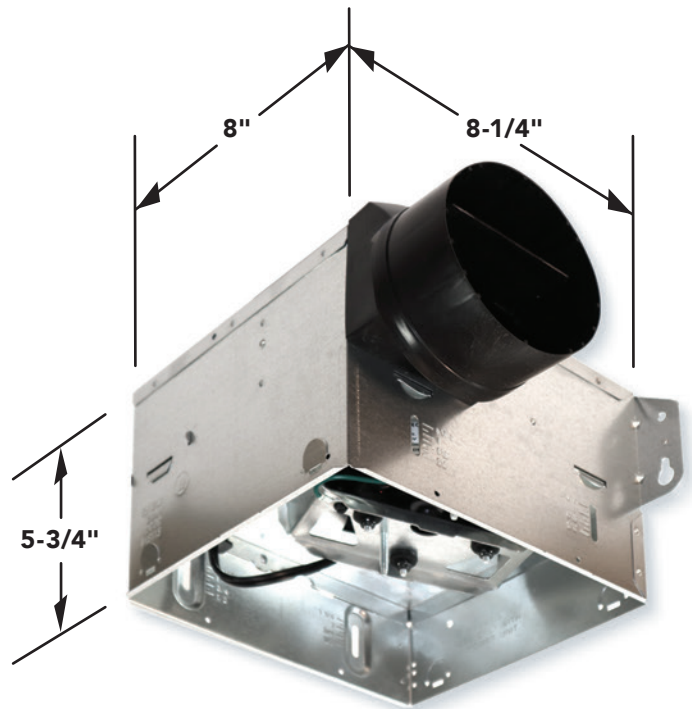

Existing fan housing sizes:

7-1/2" x 7-1/4" and 8" x 8-1/4"

SPK80NL Exhaust Fan

Bluetooth® Enabled Speaker offers crisp, bold sound

- 80 CFM, operating at 2.5 Sones
- Bright 3000K energy efficient LED lighting to help illuminate your room
- Fan and Speaker / Light can be wired to operate together or independently
- Compact housing for versatile installation
- UL listed for use over bathtubs or showers when connected to a GFCI circuit